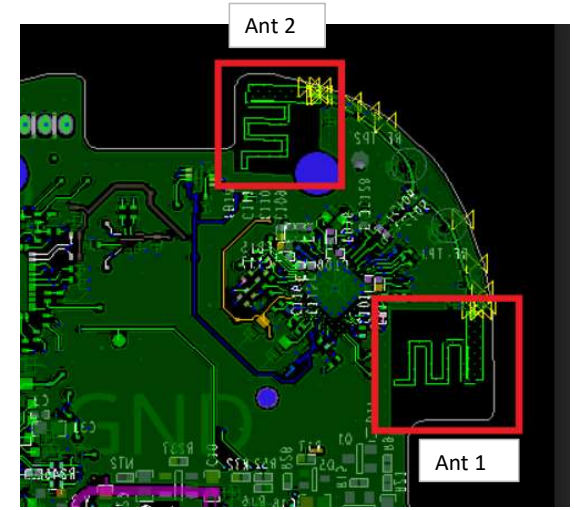

## Photographs of EUT Setup and Antenna Location

The photographs of EUT and setup for SAR testing are shown as follows.

# <Rear Face View of Headset>

Antenna	Minimum Distance to Human Head (Left Ear)
	(mm)
Ant 1 and Ant 2	39.05

## <Right Side View of Headset>

Antenna	To Top Side	To Bottom Side	To Front Face	To Rear Face
	(mm)	(mm)	(mm)	(mm)
Ant 1	38.48	56.98	14.15	67.50
Ant 2	16.00	77.89	29.71	52.82

<Photographs of Head SAR Test Setup>

Rear Face of Headset Mode Tested at 0 mm

Left Ear of Headset Mode Tested at 0 mm

Bottom Side of Headset Mode Tested at 0 mm