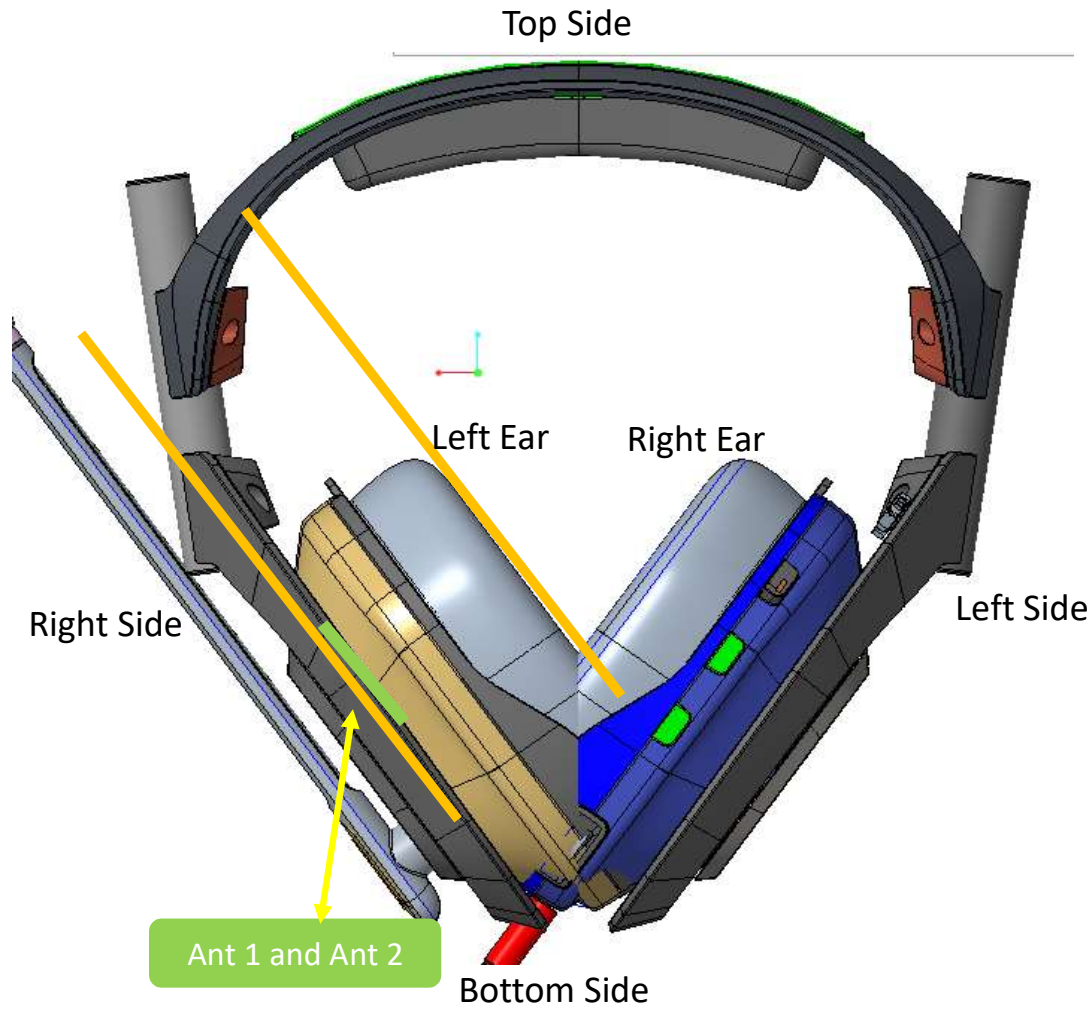

## Photographs of EUT Setup and Antenna Location

The photographs of EUT and setup for SAR testing are shown as follows.

# <Rear Face View of Headset>

Antenna	Minimum Distance to Human Head (Left Ear)
	(mm)
Ant 1 and Ant 2	39.05

## <Right Side View of Headset>

Antenna	To Top Side	To Bottom Side	To Front Face	To Rear Face
	(mm)	(mm)	(mm)	(mm)
Ant 1	38.48	56.98	14.15	67.50
Ant 2	16.00	77.89	29.71	52.82

<Photographs of Head SAR Test Setup>

Rear Face of Headset Mode Tested at 0 mm

Left Ear of Headset Mode Tested at 0 mm

Bottom Side of Headset Mode Tested at 0 mm