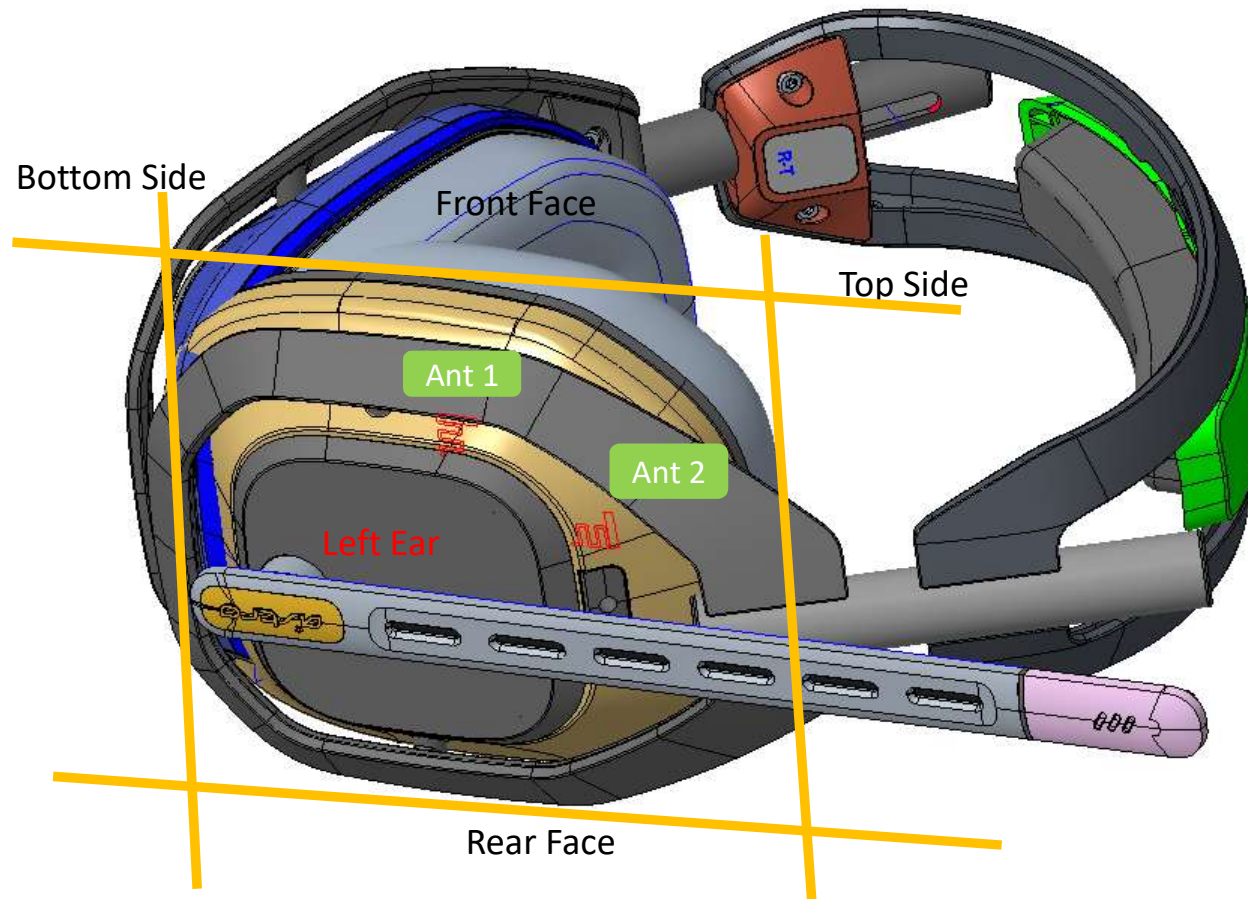

## Photographs of EUT Setup and Antenna Location

The photographs of EUT and setup for SAR testing are shown as follows.

# <Rear Face View of Headset>

Antenna	Minimum Distance to Human Head (Left Ear)
	(mm)
Ant 1 and Ant 2	39.05

## <Right Side View of Headset>

Antenna	To Top Side	To Bottom Side	To Front Face	To Rear Face
	(mm)	(mm)	(mm)	(mm)
Ant 1	38.48	56.98	14.15	67.50
Ant 2	16.00	77.89	29.71	52.82

<Photographs of Head SAR Test Setup>

Rear Face of Headset Mode Tested at 0 mm

Left Ear of Headset Mode Tested at 0 mm

Bottom Side of Headset Mode Tested at 0 mm