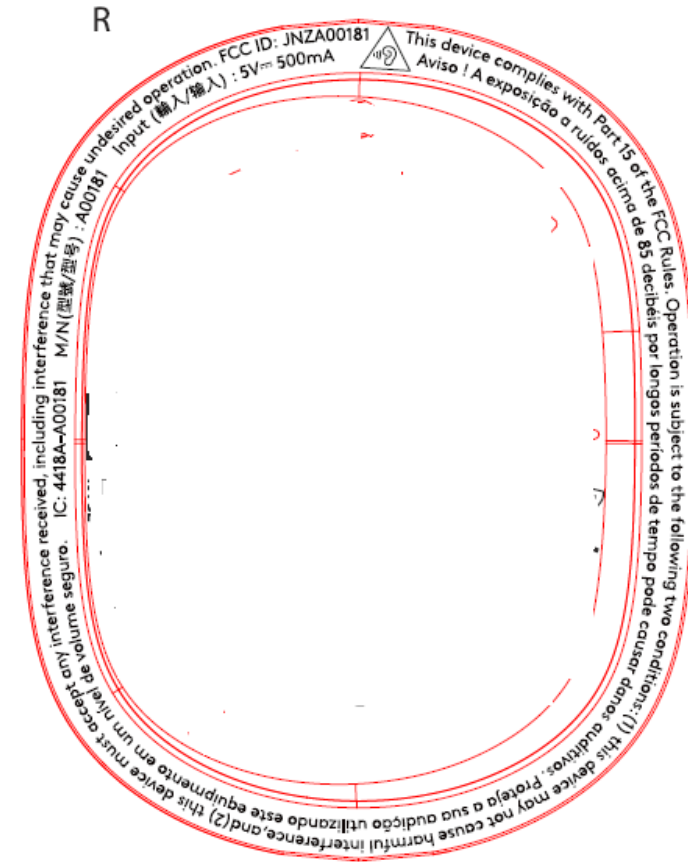

FCC/IC LABEL LOCATION

The label will be permanently affixed at a conspicuous location on the device.

FCC ID: JNZA00181

IC: 4418A-A00181