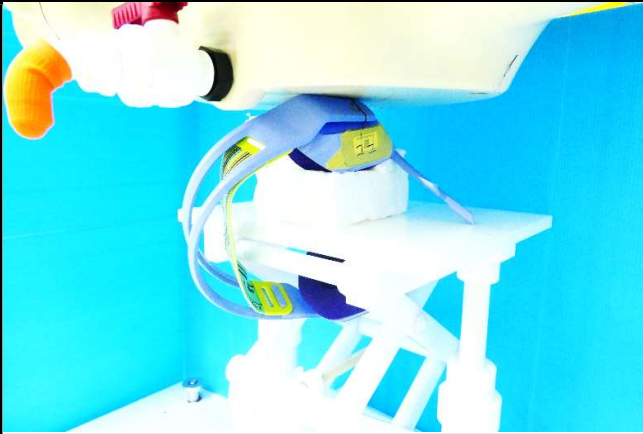

## Photographs of EUT Setup and Antenna Location

The photographs of EUT and setup for SAR testing are shown as follows.

<Front Face View>

| Antenna                     | Min Distance to Human Head |
|-----------------------------|----------------------------|
|                             | (mm)                       |
| BT Ant 0 / LIGHTSPEED Ant 0 | 25.4mm                     |

<Right Side View>

| Antenna                     | To Top Side | To Bottom Side | To Front Face | To Rear Face |
|-----------------------------|-------------|----------------|---------------|--------------|
|                             | (mm)        | (mm)           | (mm)          | (mm)         |
| BT Ant 0 / LIGHTSPEED Ant 0 | 10.07       | 89.33          | 20.46         | 26.68        |

**<Photographs of Head SAR Test Setup>**

**Front Face of EUT w/o Microphone mode Tested at 0 mm**

**Rear Face of EUT w/ Microphone mode Tested at 0 mm**

**Left Ear of EUT w/ Microphone mode Tested at 0 mm**

**Rear Face of EUT w/o Microphone mode Tested at 0 mm**