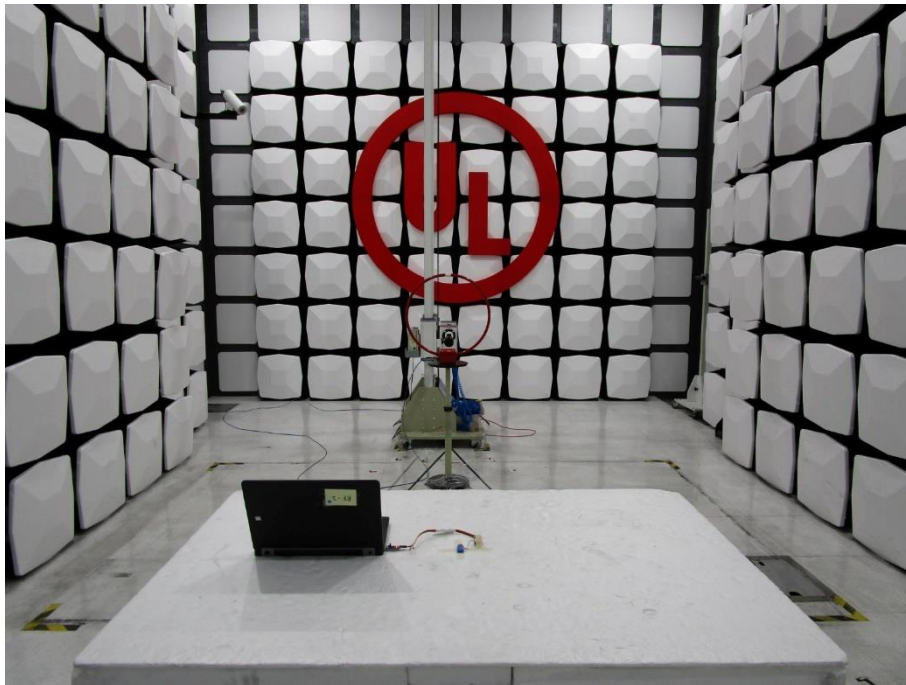

Below 30MHz

Underwriters Laboratories Taiwan Co., Ltd.

Building B and Building E, No. 372-7, Sec. 4, Zhongxing Rd., Zhudong Township, Hsinchu County, Taiwan

Telephone :+886-2-7737-3000

Facsimile (FAX) :+886-3-583-7948