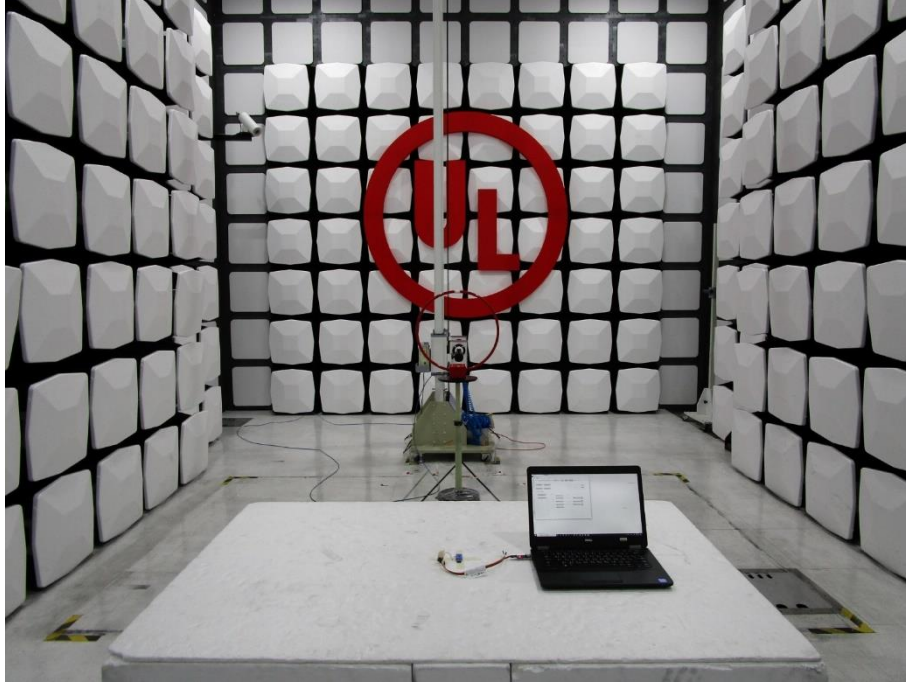

Below 30MHz

Underwriters Laboratories Taiwan Co., Ltd.

Building B and Building E, No. 372-7, Sec. 4, Zhongxing Rd., Zhudong Township, Hsinchu County, Taiwan

Telephone :+886-2-7737-3000

Facsimile (FAX) :+886-3-583-7948