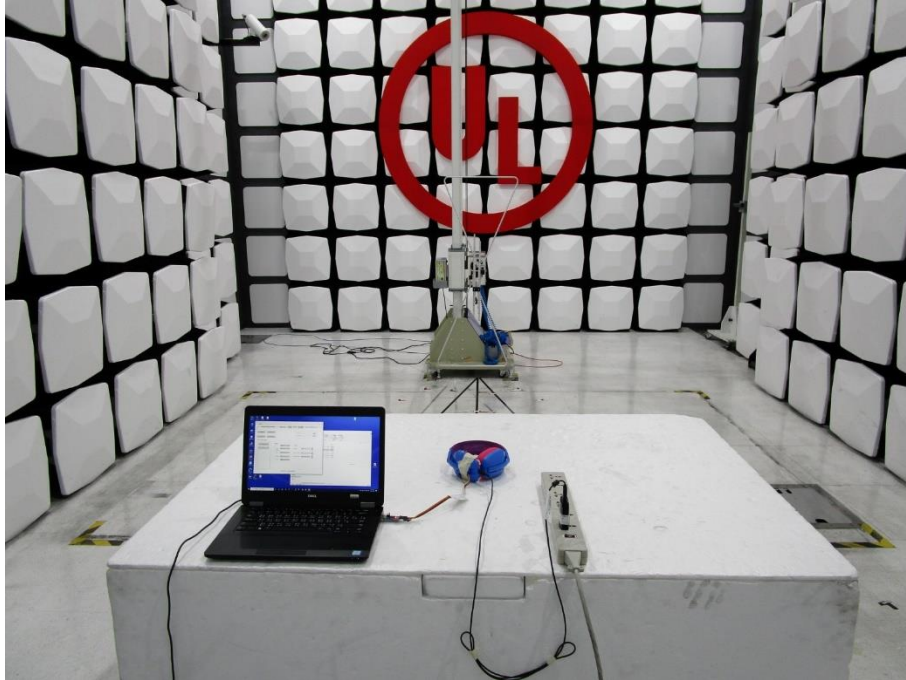

Below 1GHz

Underwriters Laboratories Taiwan Co., Ltd.

Building B and Building E, No. 372-7, Sec. 4, Zhongxing Rd., Zhudong Township, Hsinchu County, Taiwan

Telephone :+886-2-7737-3000

Facsimile (FAX) :+886-3-583-7948