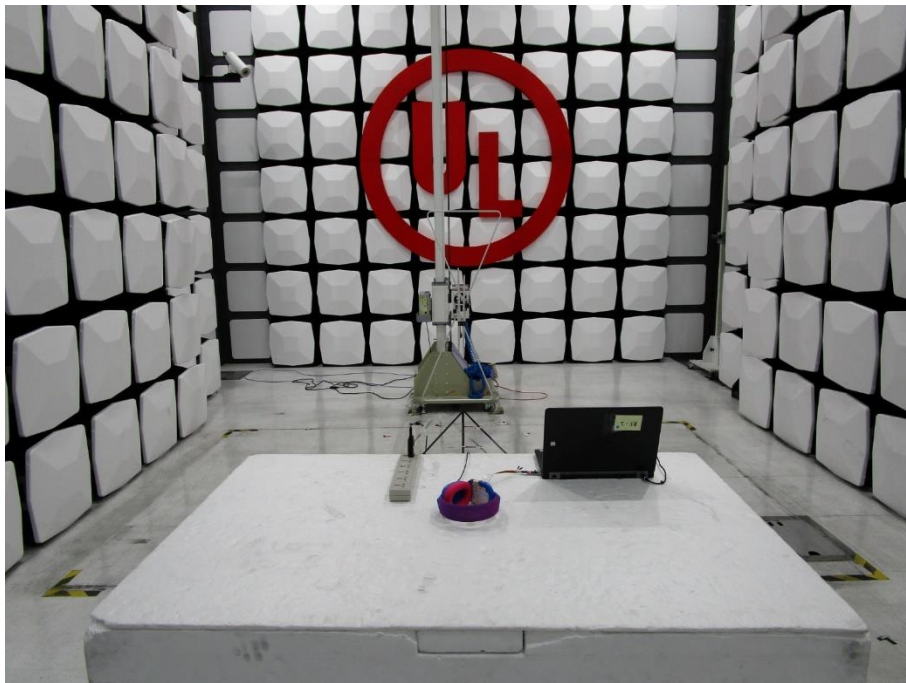

Below 1GHz

Underwriters Laboratories Taiwan Co., Ltd.

Building B and Building E, No. 372-7, Sec. 4, Zhongxing Rd., Zhudong Township, Hsinchu County, Taiwan

Telephone :+886-2-7737-3000

Facsimile (FAX) :+886-3-583-7948