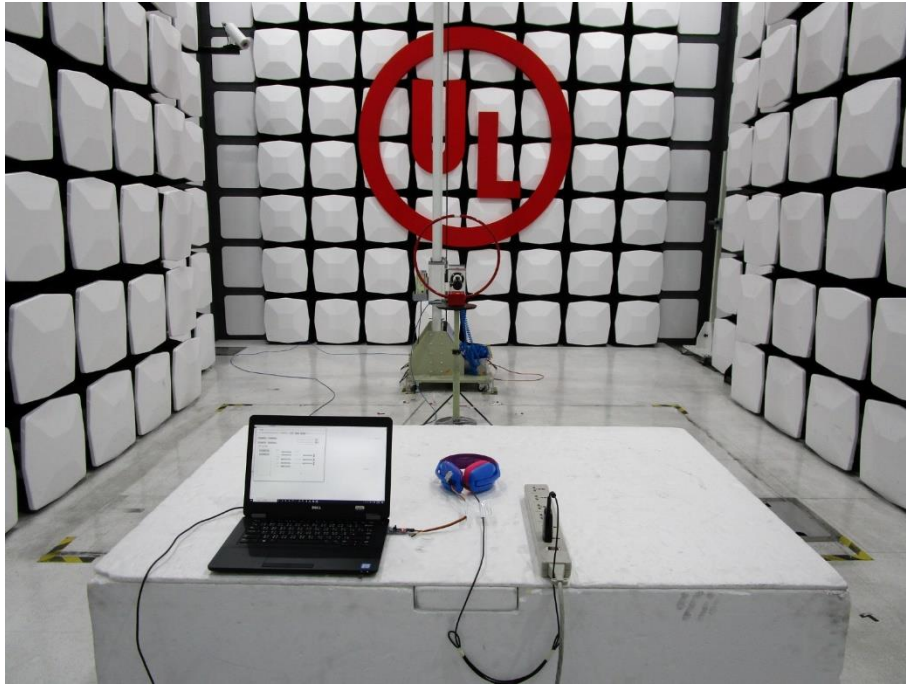

Below 30MHz

Underwriters Laboratories Taiwan Co., Ltd.

Building B and Building E, No. 372-7, Sec. 4, Zhongxing Rd., Zhudong Township, Hsinchu County, Taiwan

Telephone :+886-2-7737-3000

Facsimile (FAX) :+886-3-583-7948