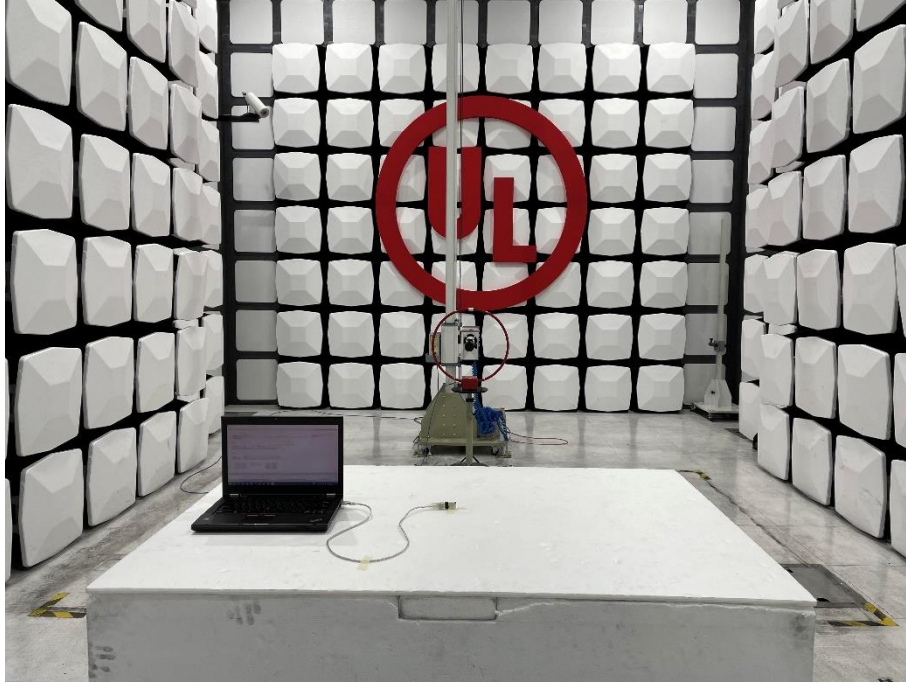

9 kHz ~ 30 MHz

Underwriters Laboratories Taiwan Co., Ltd.

Building B and Building E, No. 372-7, Sec. 4, Zhongxing Rd., Zhudong Township, Hsinchu County, Taiwan

Telephone :+886-2-7737-3000

Facsimile (FAX) :+886-3-583-7948