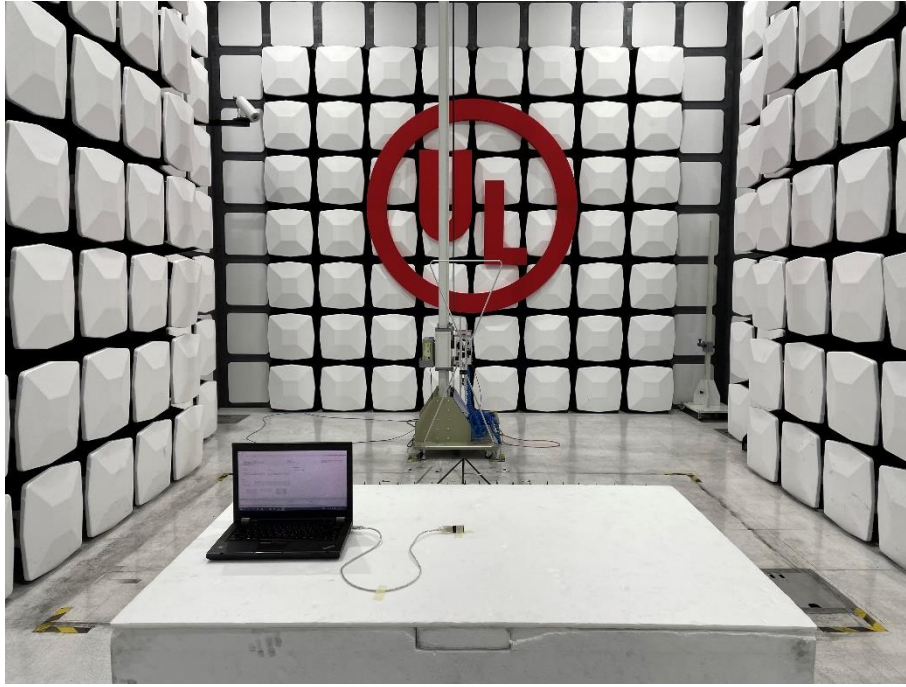

30 MHz ~ 1 GHz

Underwriters Laboratories Taiwan Co., Ltd.

Building B and Building E, No. 372-7, Sec. 4, Zhongxing Rd., Zhudong Township, Hsinchu County, Taiwan

Telephone :+886-2-7737-3000

Facsimile (FAX) :+886-3-583-7948