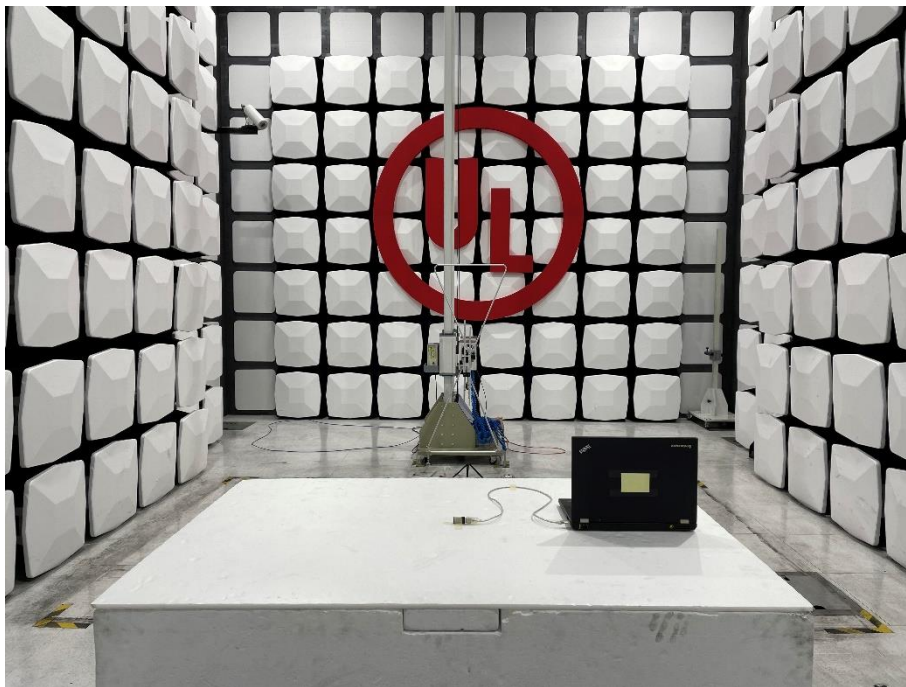

30 MHz ~ 1 GHz

Underwriters Laboratories Taiwan Co., Ltd.

Building B and Building E, No. 372-7, Sec. 4, Zhongxing Rd., Zhudong Township, Hsinchu County, Taiwan

Telephone :+886-2-7737-3000

Facsimile (FAX) :+886-3-583-7948