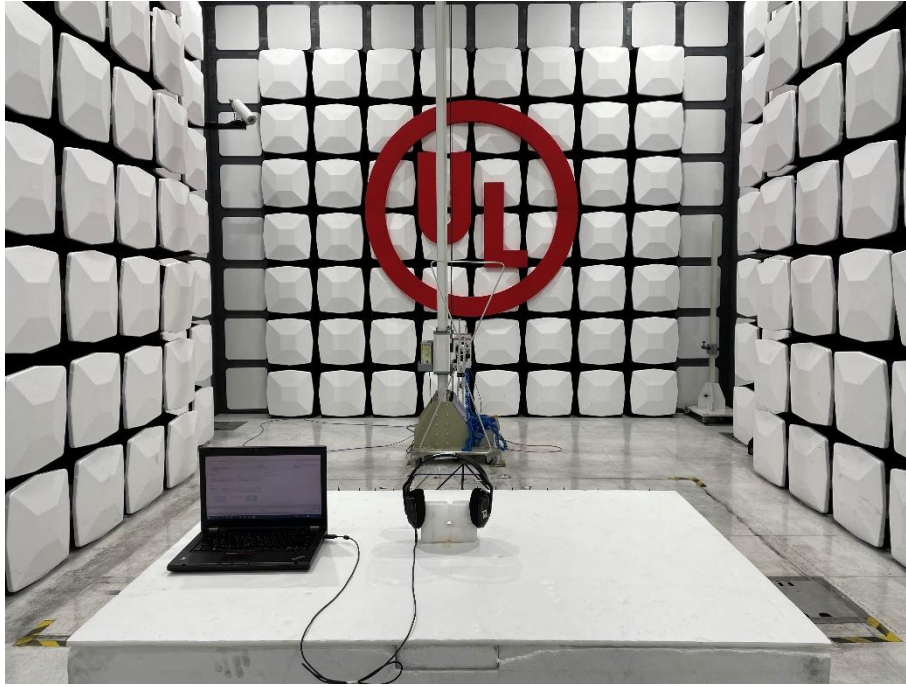

30 MHz ~ 1 GHz

Underwriters Laboratories Taiwan Co., Ltd.

Building B and Building E, No. 372-7, Sec. 4, Zhongxing Rd., Zhudong Township, Hsinchu County, Taiwan

Telephone :+886-2-7737-3000

Facsimile (FAX) :+886-3-583-7948