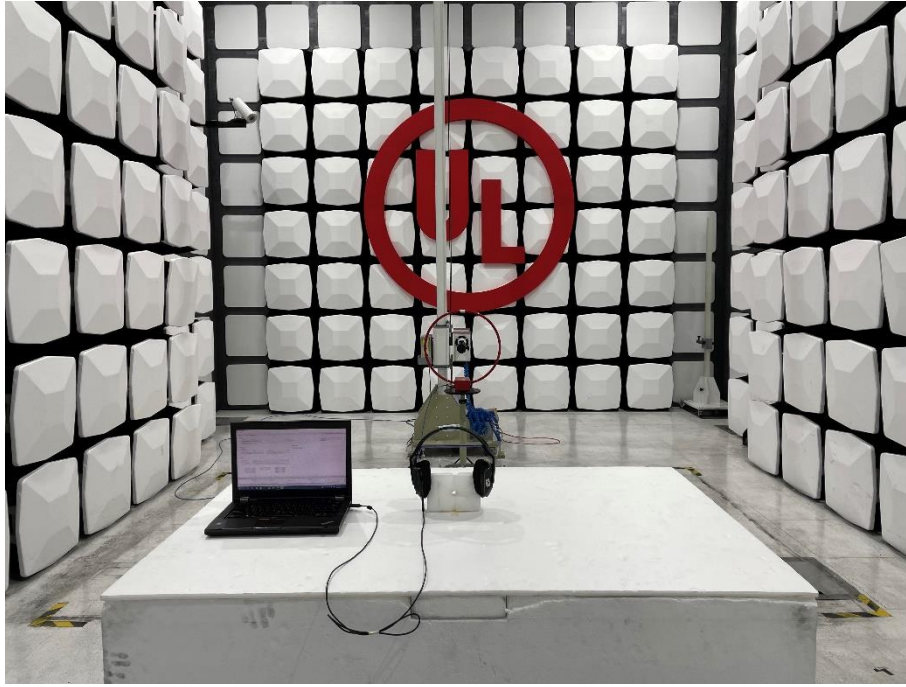

9 kHz ~ 30 MHz

Underwriters Laboratories Taiwan Co., Ltd.

Building B and Building E, No. 372-7, Sec. 4, Zhongxing Rd., Zhudong Township, Hsinchu County, Taiwan

Telephone :+886-2-7737-3000

Facsimile (FAX) :+886-3-583-7948