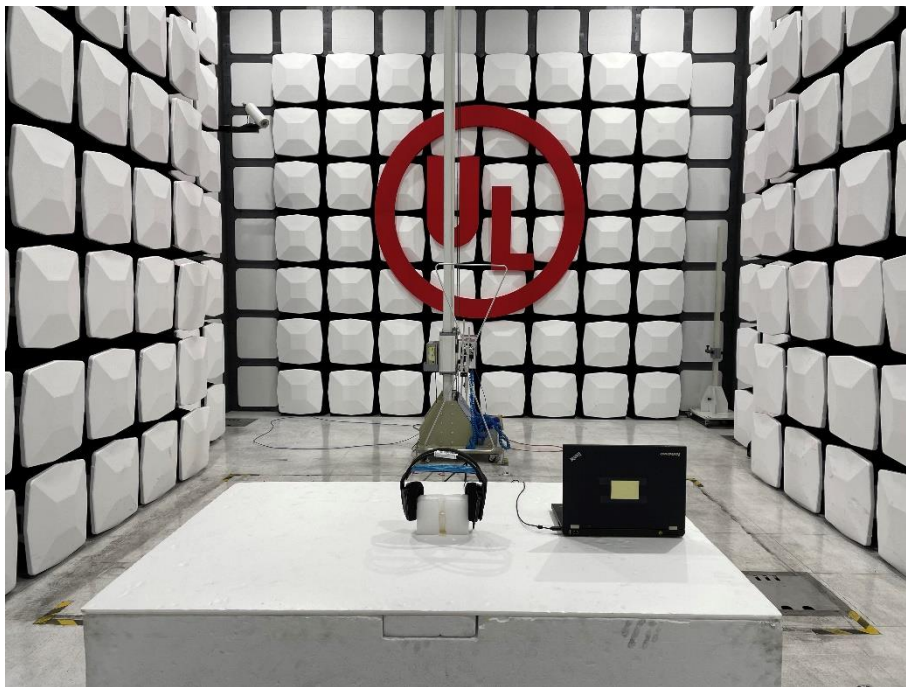

30 MHz ~ 1 GHz

Underwriters Laboratories Taiwan Co., Ltd.

Building B and Building E, No. 372-7, Sec. 4, Zhongxing Rd., Zhudong Township, Hsinchu County, Taiwan

Telephone :+886-2-7737-3000

Facsimile (FAX) :+886-3-583-7948