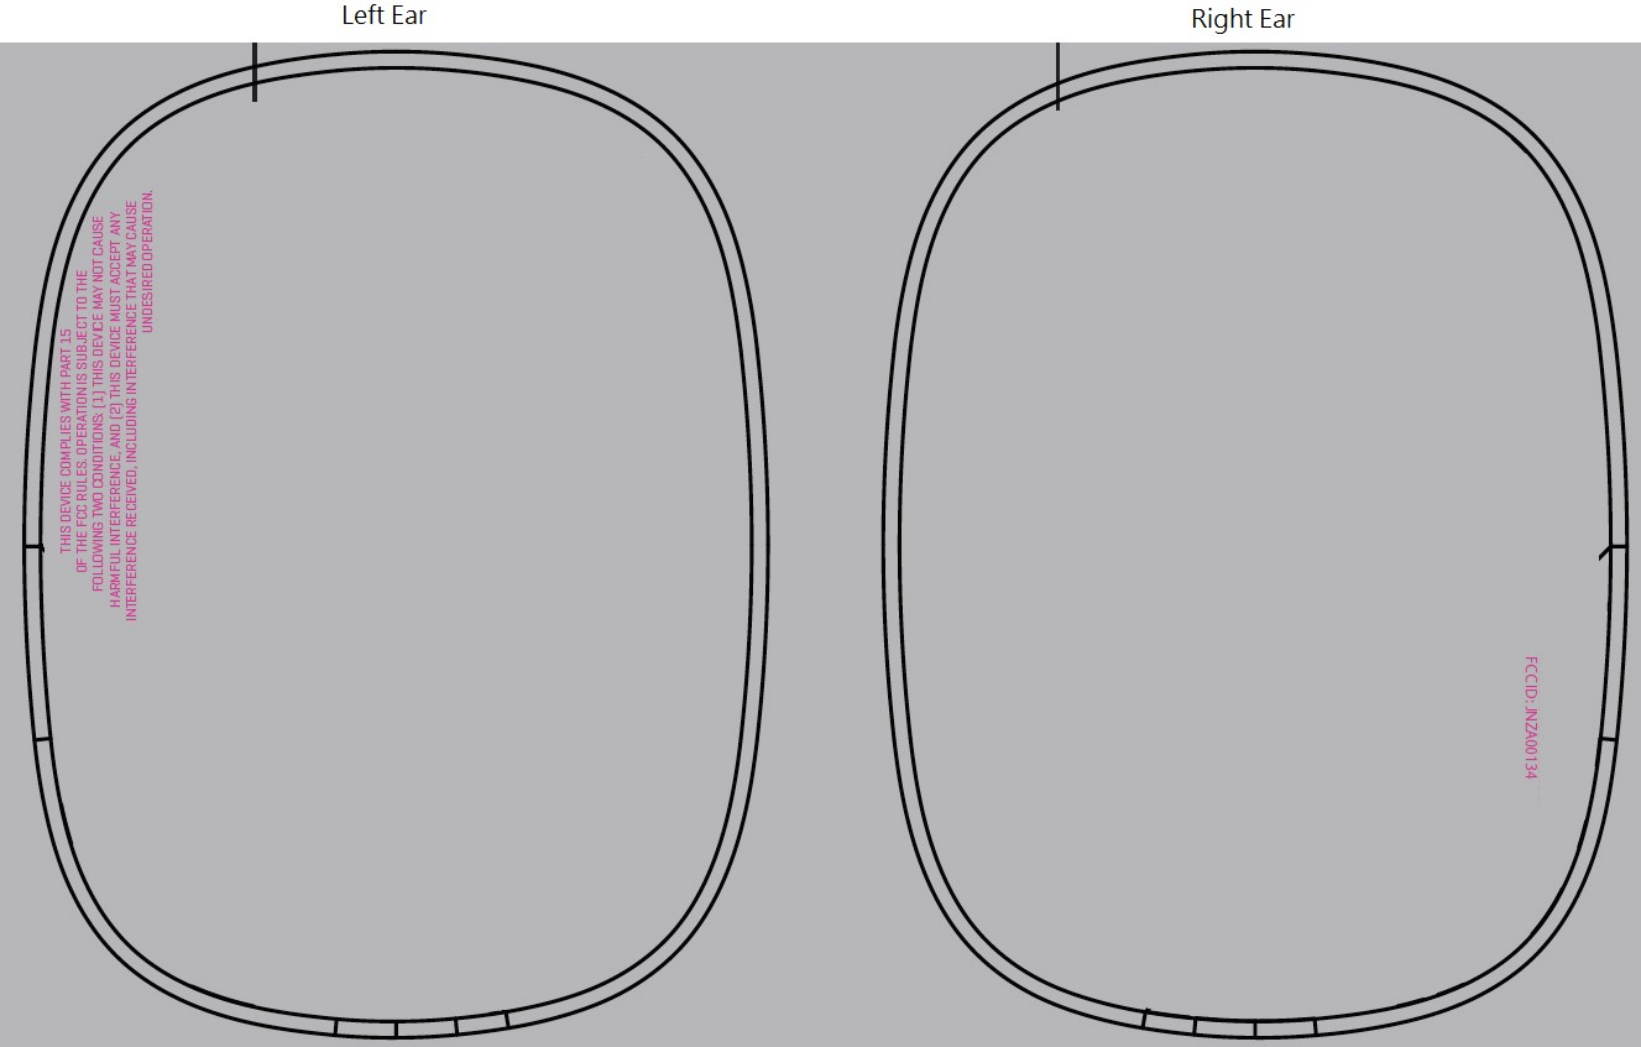

FCC LABEL & Label LOCATION

The label will be permanently affixed at a conspicuous location on the device.

(Fig.1) FCC ID: JNZA00134

(Fig.1) FCC ID: JNZA00134