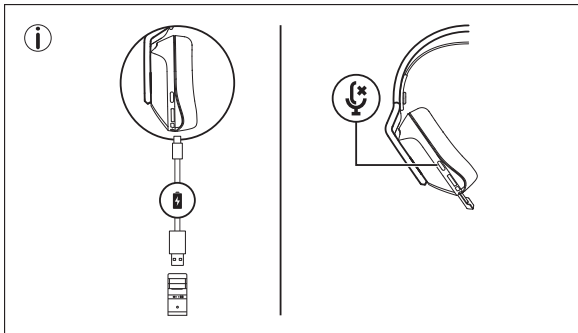

G733

LIGHTSPEED Wireless Gaming Headset Casque gaming sans fil LIGHTSPEED

1

2

3

logitechG.com/ghub

logitech 

logitechG.com/support/g733