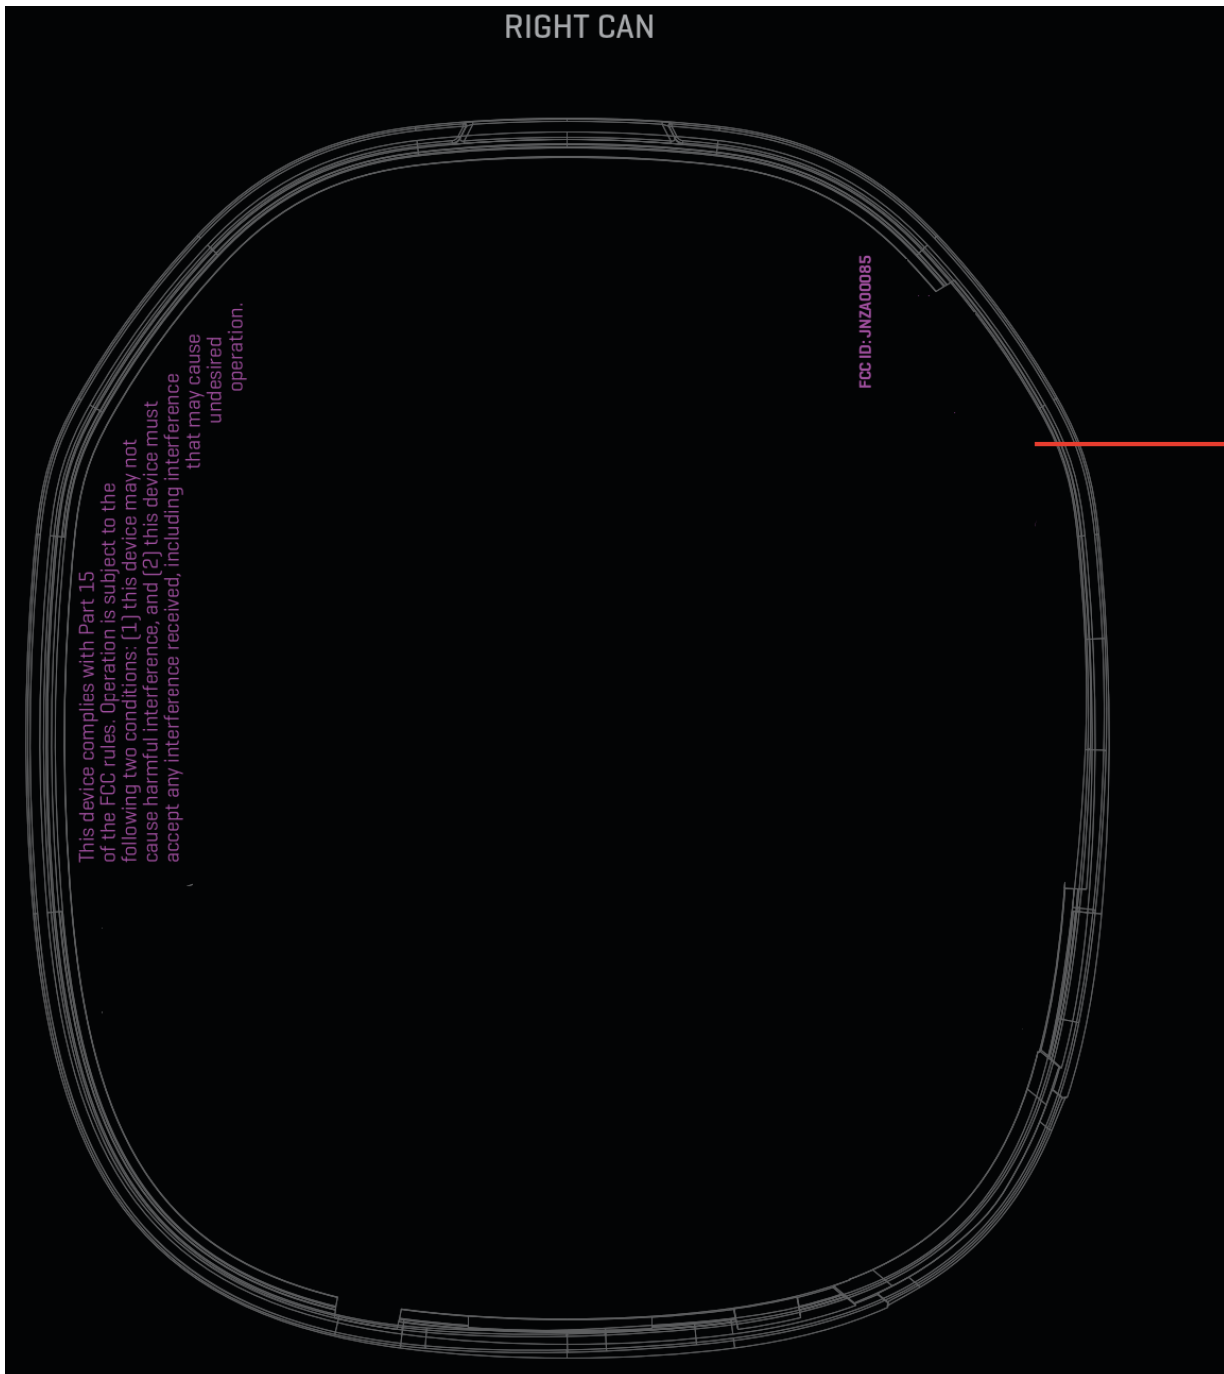

FCC LABEL & Label LOCATION

The label will be permanently affixed at a conspicuous location on the device.

(Fig.1) FCC ID: JNZA00085