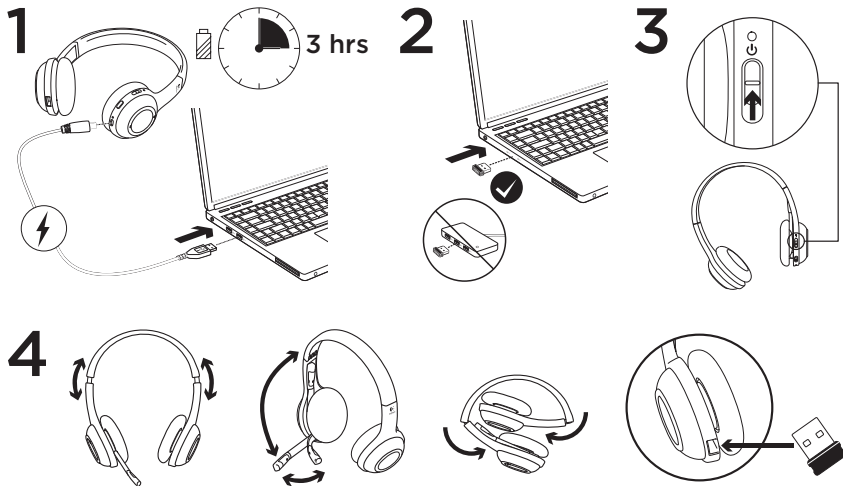

logitech

Wireless Headset H600

www.logitech.com/support/h600

620-005957.002