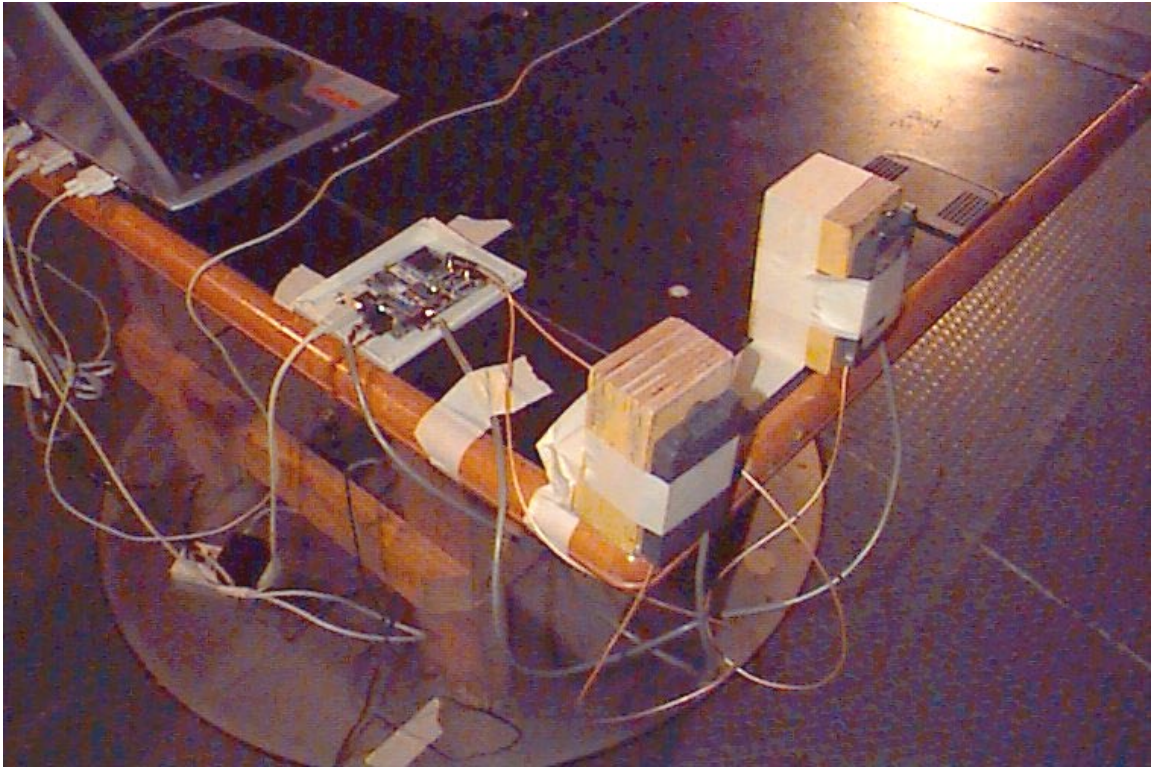

SETUP PHOTOGRAPHS

This document contains 7 photographs

Photograph No.1
Radiated emissions measurement setup in the anechoic chamber with loop antenna

Photograph No.2
Radiated emissions measurement setup in the anechoic chamber
with biconilog antenna

Photograph No.3
Radiated emissions measurement setup in the anechoic chamber

Photograph No.4
Radiated emissions measurement setup in the anechoic chamber

Photograph No.5
Radiated emissions measurement setup in the anechoic chamber
EUT close view

Photograph No.6
Conducted emissions measurement setup

Photograph No.7
Conducted emissions measurement setup