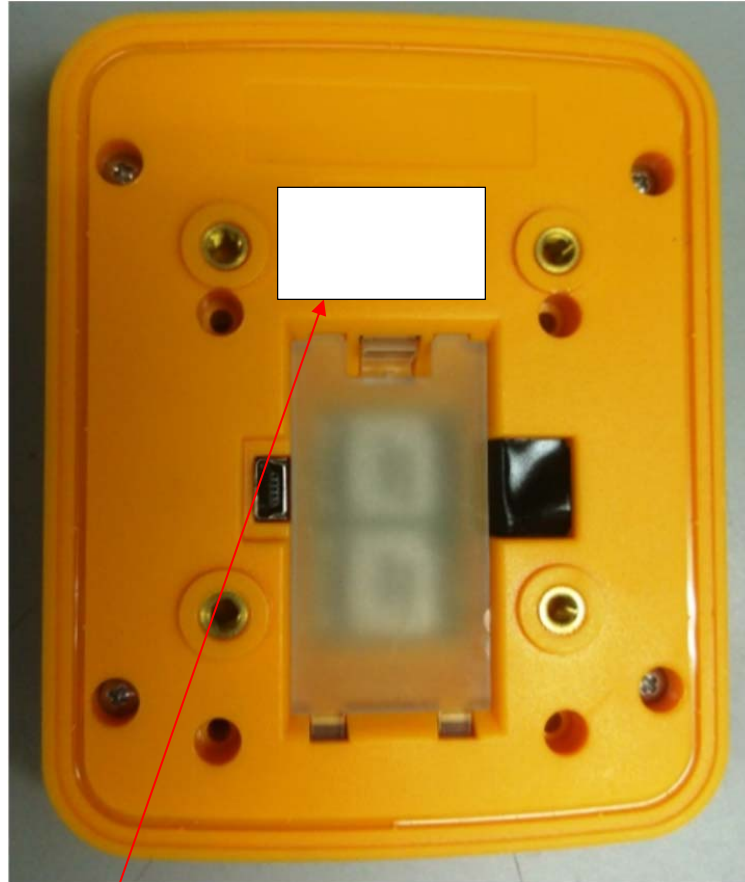

Label for SATURN 8700 Plus USB model

Label for SATURN 8700 USB model

Label location on SATURN 8700 USB

Label with FCC ID:JNX-OTI-SAT8700P will be located here. The FCC statement according to §15.19(a)(3) is located in User_manual_29404, page 2.

Label location on SATURN 8700 Plus USB

Label with FCC ID:JNX-OTI-SAT8700P will be located here. The FCC statement according to §15.19(a)(3) is located in User_manual_29404_Plus, page 2.