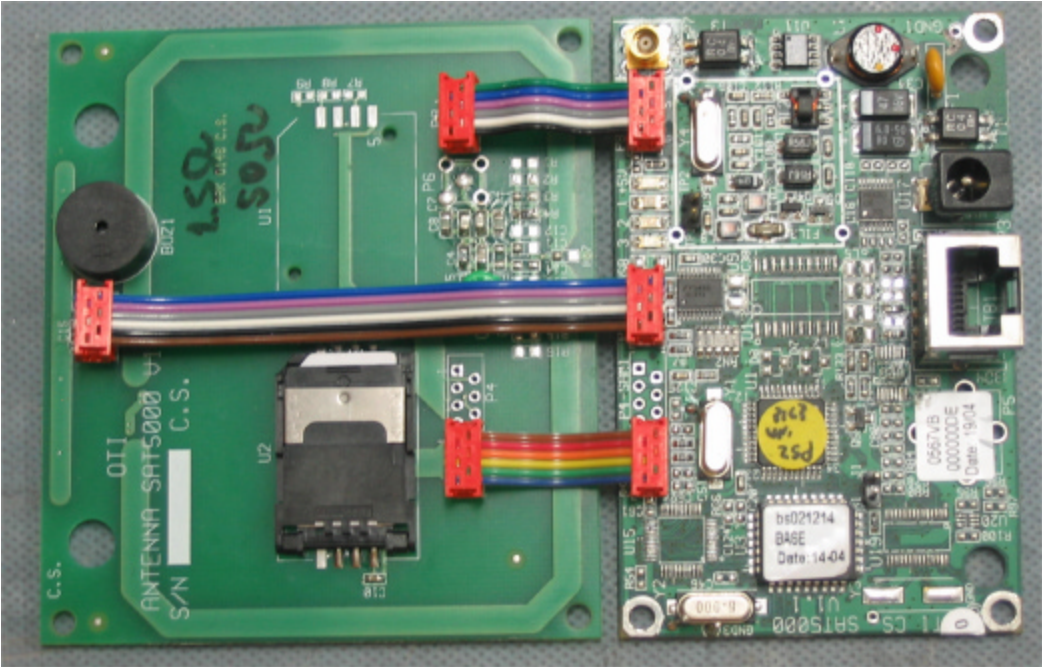

Photograph No4
Smart card reader SAT5000 (USB)
PCBs second side view

Photograph No5
Smart card reader SAT5000(USB)
Antenna PCB front view

Photograph No6
Smart card reader SAT5000 (USB)
Antenna PCB second side view

Photograph No7
Smart card reader SAT5000(USB)
PCB front view

Photograph No8
Smart card reader SAT5000(USB)
PCB second side view

Photograph No9
Smart card reader SAT5000 (RS232)
Internal view

Photograph No.10
Smart card reader SAT5000 (RS232)
Internal view

Photograph No.11
Smart card reader SAT5000 (RS232)
PCBs front view

Photograph No.12
Smart card reader SAT5000 (RS232)
PCBs second side view

Photograph No.13
Smart card reader SAT5000 (RS232)
Antenna PCB front view