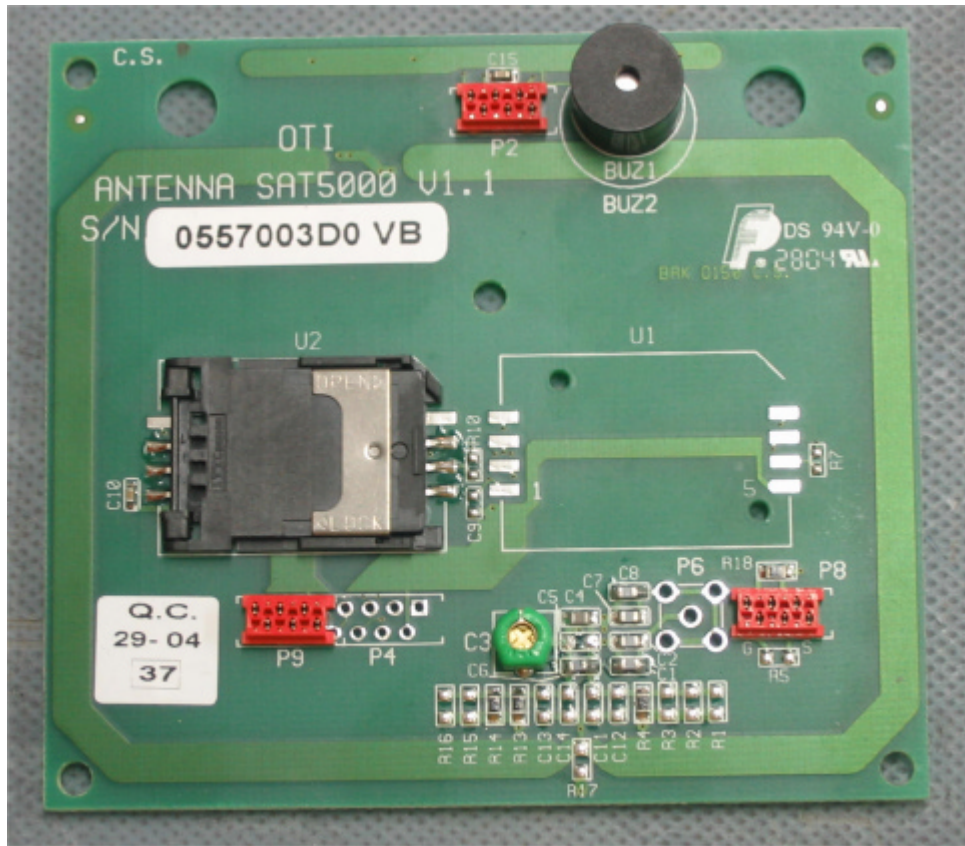

INTERNAL PHOTOGRAPHS

This document contains 16 photographs

Photograph No.1
Smart card reader SAT5000(USB)
Internal view

Photograph No.2
Smart card reader SAT5000(USB)
Internal view

Photograph No3
Smart card reader SAT5000(USB)
PCBs front view

Photograph No4
Smart card reader SAT5000 (USB)
PCBs second side view

Photograph No5
Smart card reader SAT5000(USB)
Antenna PCB front view

Photograph No6
Smart card reader SAT5000 (USB)
Antenna PCB second side view

Photograph No7
Smart card reader SAT5000(USB)
PCB front view

Photograph No8
Smart card reader SAT5000(USB)
PCB second side view

Photograph No9
Smart card reader SAT5000 (RS232)
Internal view

Photograph No.10
Smart card reader SAT5000 (RS232)
Internal view