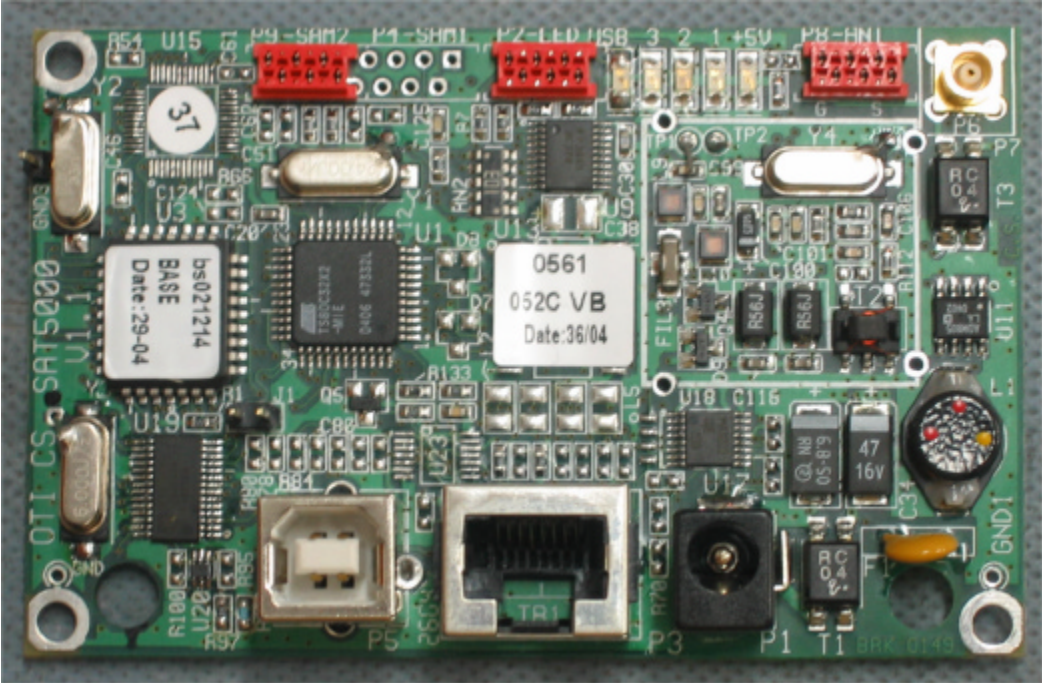

Photograph No8
Smart card reader SAT5000(USB)
PCB second side view