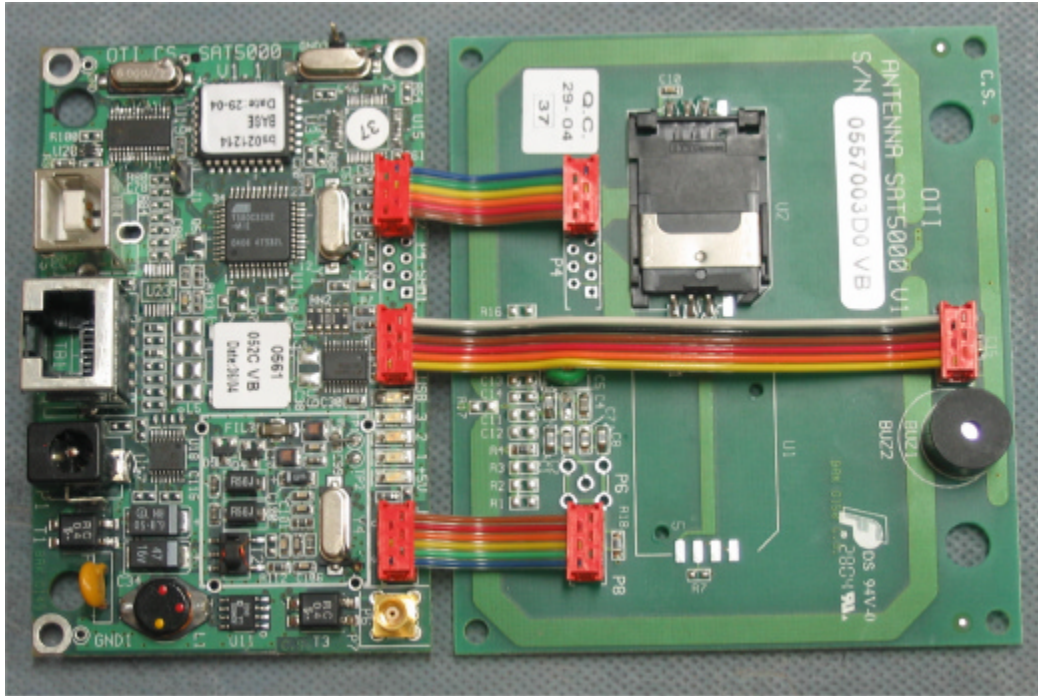

INTERNAL PHOTOGRAPHS

This document contains 16 photographs

Photograph No.1
Smart card reader SAT5000(USB)
Internal view

Photograph No.2
Smart card reader SAT5000(USB)
Internal view

Photograph No3
Smart card reader SAT5000(USB)
PCBs front view

Photograph No4
Smart card reader SAT5000 (USB)
PCBs second side view

Photograph No5
Smart card reader SAT5000(USB)
Antenna PCB front view

Photograph No6
Smart card reader SAT5000 (USB)
Antenna PCB second side view

Photograph No7
Smart card reader SAT5000(USB)
PCB front view

Photograph No8
Smart card reader SAT5000(USB)
PCB second side view

Photograph No9
Smart card reader SAT5000 (RS232)
Internal view

Photograph No.10
Smart card reader SAT5000 (RS232)
Internal view