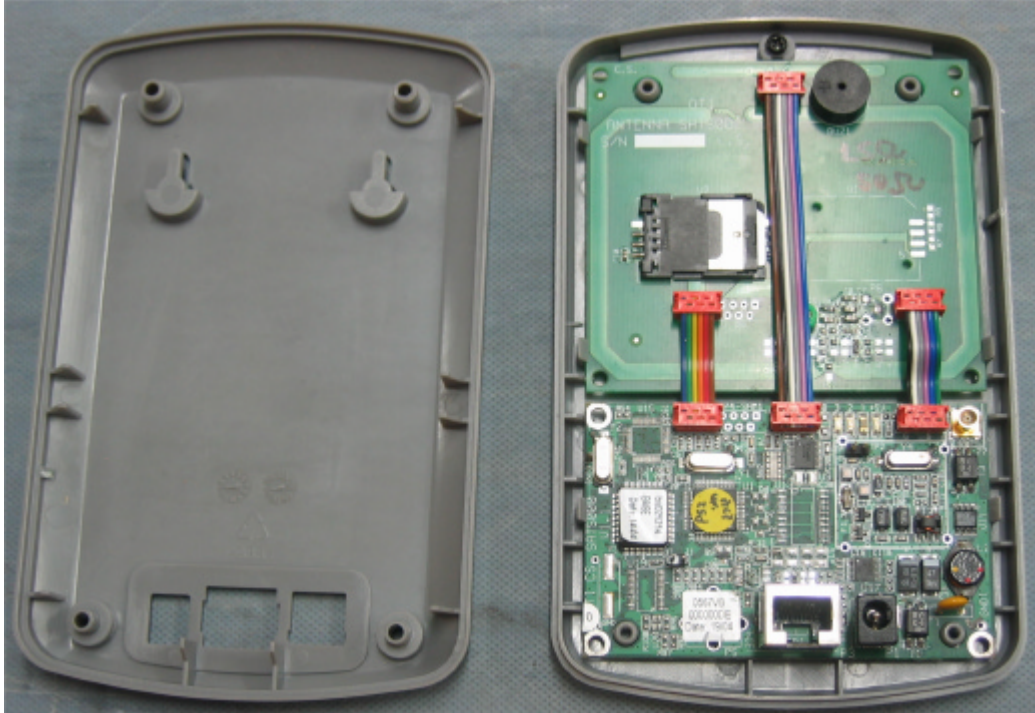

INTERNAL PHOTOGRAPHS

This document contains 16 photographs

Photograph No.1
Smart card reader SAT5000(USB)
Internal view

Photograph No.2
Smart card reader SAT5000(USB)
Internal view

Photograph No3
Smart card reader SAT5000(USB)
PCBs front view

Photograph No4
Smart card reader SAT5000 (USB)
PCBs second side view

Photograph No5
Smart card reader SAT5000(USB)
Antenna PCB front view

Photograph No6
Smart card reader SAT5000 (USB)
Antenna PCB second side view

Photograph No7
Smart card reader SAT5000(USB)
PCB front view

Photograph No8
Smart card reader SAT5000(USB)
PCB second side view

Photograph No9
Smart card reader SAT5000 (RS232)
Internal view

Photograph No.10
Smart card reader SAT5000 (RS232)
Internal view