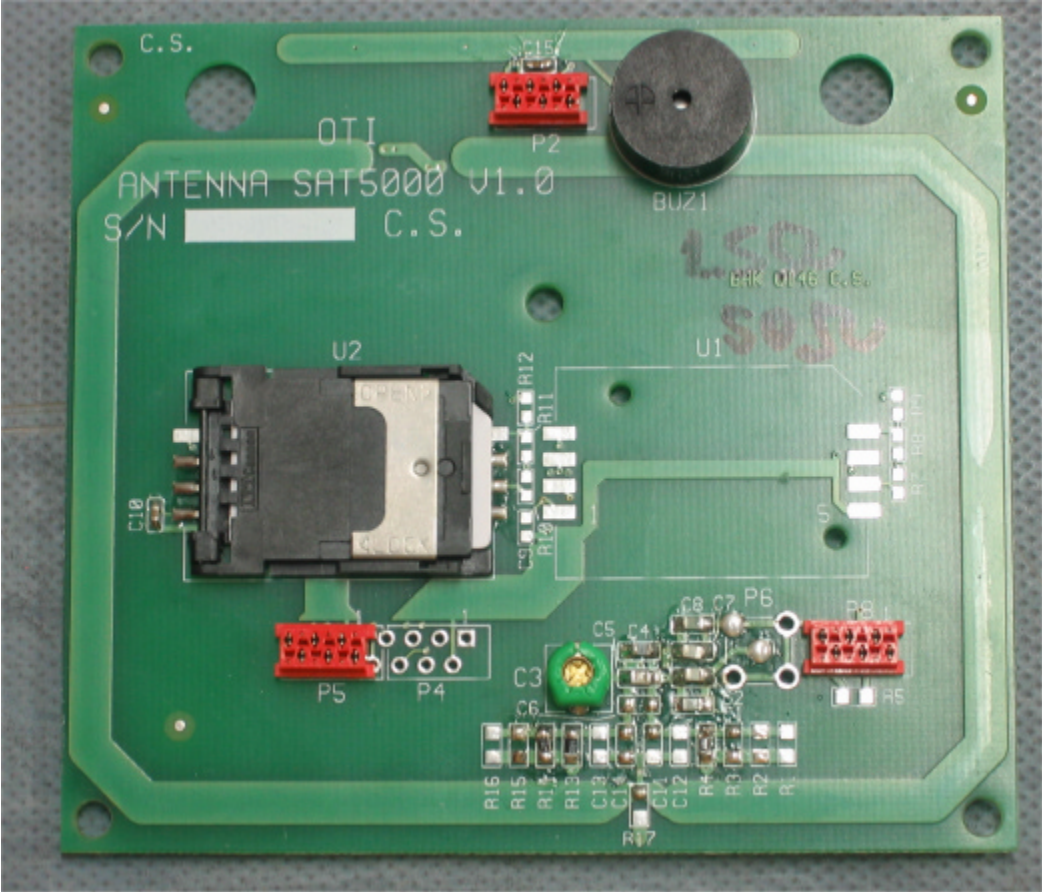

Photograph No4
Smart card reader SAT5000 (USB)
PCBs second side view

Photograph No5
Smart card reader SAT5000(USB)
Antenna PCB front view

Photograph No6
Smart card reader SAT5000 (USB)
Antenna PCB second side view

Photograph No7
Smart card reader SAT5000(USB)
PCB front view

Photograph No8
Smart card reader SAT5000(USB)
PCB second side view

Photograph No9
Smart card reader SAT5000 (RS232)
Internal view

Photograph No.10
Smart card reader SAT5000 (RS232)
Internal view

Photograph No.11
Smart card reader SAT5000 (RS232)
PCBs front view

Photograph No.12
Smart card reader SAT5000 (RS232)
PCBs second side view

Photograph No.13
Smart card reader SAT5000 (RS232)
Antenna PCB front view