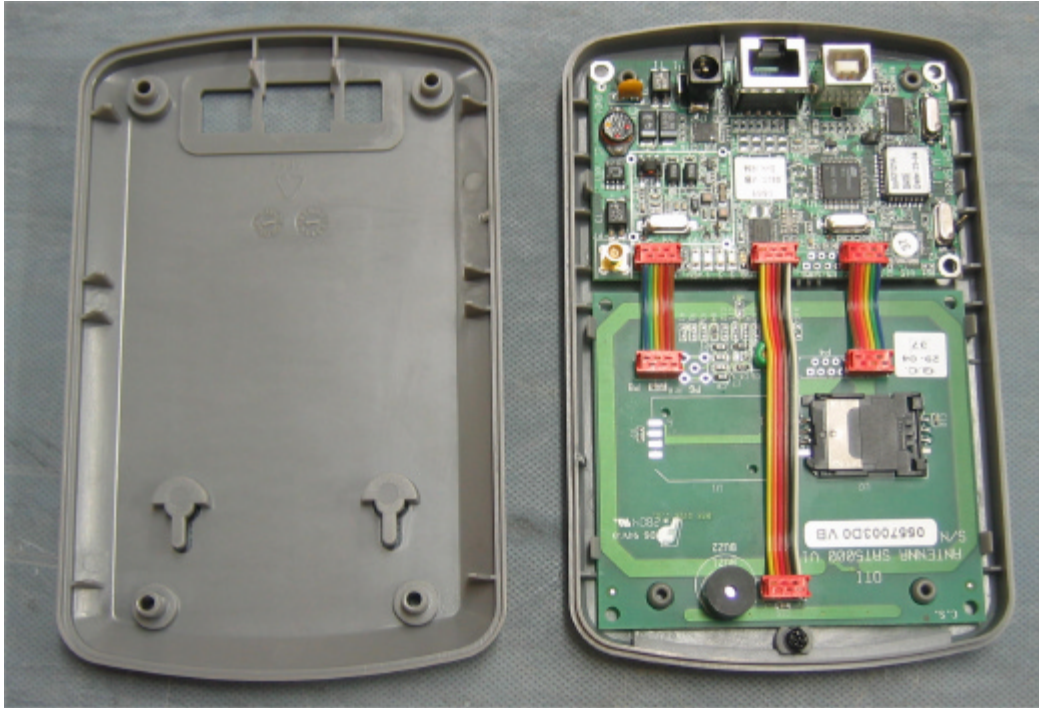

INTERNAL PHOTOGRAPHS

This document contains 16 photographs

Photograph No.1
Smart card reader SAT5000(USB)
Internal view

Photograph No.2
Smart card reader SAT5000(USB)
Internal view

Photograph No3
Smart card reader SAT5000(USB)
PCBs front view

Photograph No4
Smart card reader SAT5000 (USB)
PCBs second side view

Photograph No5
Smart card reader SAT5000(USB)
Antenna PCB front view

Photograph No6
Smart card reader SAT5000 (USB)
Antenna PCB second side view

Photograph No7
Smart card reader SAT5000(USB)
PCB front view

Photograph No8
Smart card reader SAT5000(USB)
PCB second side view

Photograph No9
Smart card reader SAT5000 (RS232)
Internal view

Photograph No.10
Smart card reader SAT5000 (RS232)
Internal view