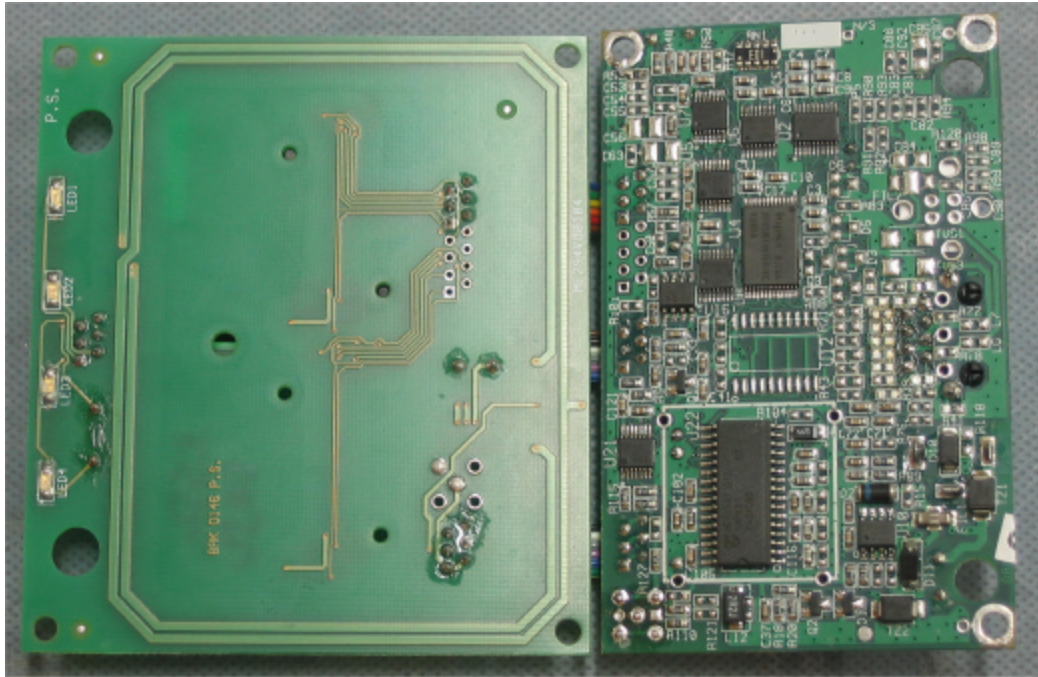

Photograph No4
Smart card reader SAT5000 (USB)
PCBs second side view

Photograph No5
Smart card reader SAT5000(USB)
Antenna PCB front view

Photograph No6
Smart card reader SAT5000 (USB)
Antenna PCB second side view

Photograph No7
Smart card reader SAT5000(USB)
PCB front view

Photograph No8
Smart card reader SAT5000(USB)
PCB second side view

Photograph No9
Smart card reader SAT5000 (RS232)
Internal view

Photograph No.10
Smart card reader SAT5000 (RS232)
Internal view

Photograph No.11
Smart card reader SAT5000 (RS232)
PCBs front view

Photograph No.12
Smart card reader SAT5000 (RS232)
PCBs second side view

Photograph No.13
Smart card reader SAT5000 (RS232)
Antenna PCB front view