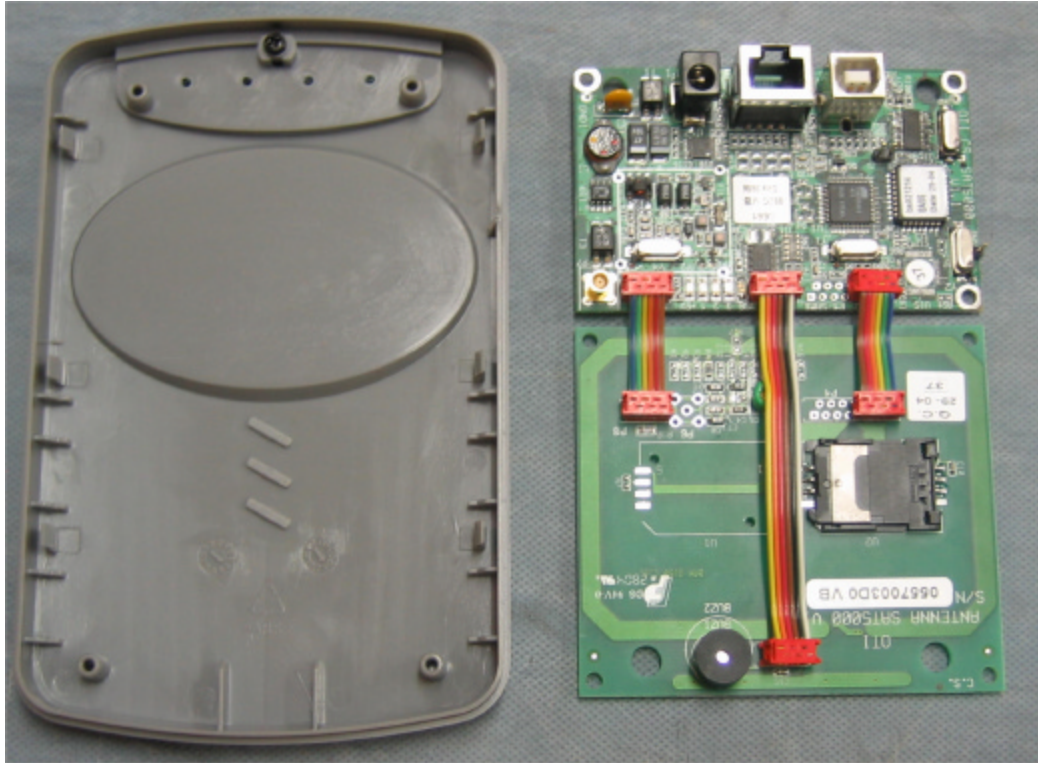

INTERNAL PHOTOGRAPHS

This document contains 16 photographs

Photograph No.1
Smart card reader SAT5000(USB)
Internal view

Photograph No.2
Smart card reader SAT5000(USB)
Internal view

Photograph No3
Smart card reader SAT5000(USB)
PCBs front view

Photograph No4
Smart card reader SAT5000 (USB)
PCBs second side view

Photograph No5
Smart card reader SAT5000(USB)
Antenna PCB front view

Photograph No6
Smart card reader SAT5000 (USB)
Antenna PCB second side view

Photograph No7
Smart card reader SAT5000(USB)
PCB front view

Photograph No8
Smart card reader SAT5000(USB)
PCB second side view

Photograph No9
Smart card reader SAT5000 (RS232)
Internal view

Photograph No.10
Smart card reader SAT5000 (RS232)
Internal view