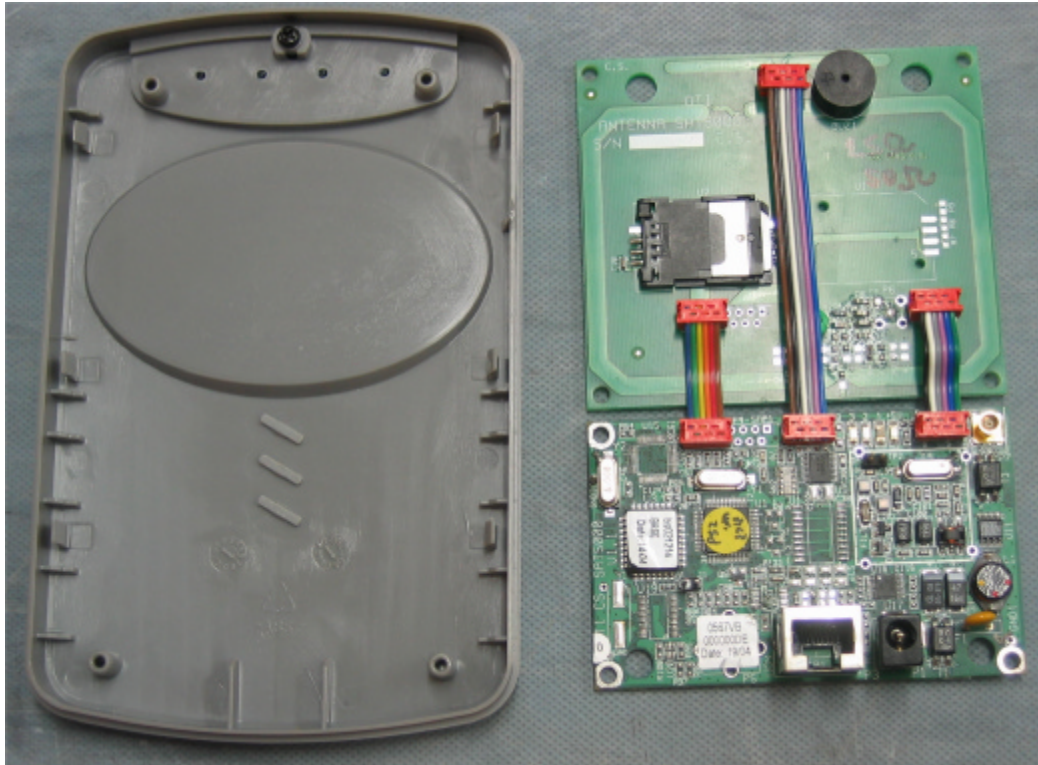

INTERNAL PHOTOGRAPHS

This document contains 16 photographs

Photograph No.1
Smart card reader SAT5000(USB)
Internal view

Photograph No.2
Smart card reader SAT5000(USB)
Internal view

Photograph No3
Smart card reader SAT5000(USB)
PCBs front view

Photograph No4
Smart card reader SAT5000 (USB)
PCBs second side view

Photograph No5
Smart card reader SAT5000(USB)
Antenna PCB front view

Photograph No6
Smart card reader SAT5000 (USB)
Antenna PCB second side view

Photograph No7
Smart card reader SAT5000(USB)
PCB front view

Photograph No8
Smart card reader SAT5000(USB)
PCB second side view

Photograph No9
Smart card reader SAT5000 (RS232)
Internal view

Photograph No.10
Smart card reader SAT5000 (RS232)
Internal view

Photograph No.11
Smart card reader SAT5000 (RS232)
PCBs front view

Photograph No.12
Smart card reader SAT5000 (RS232)
PCBs second side view

Photograph No.13
Smart card reader SAT5000 (RS232)
Antenna PCB front view