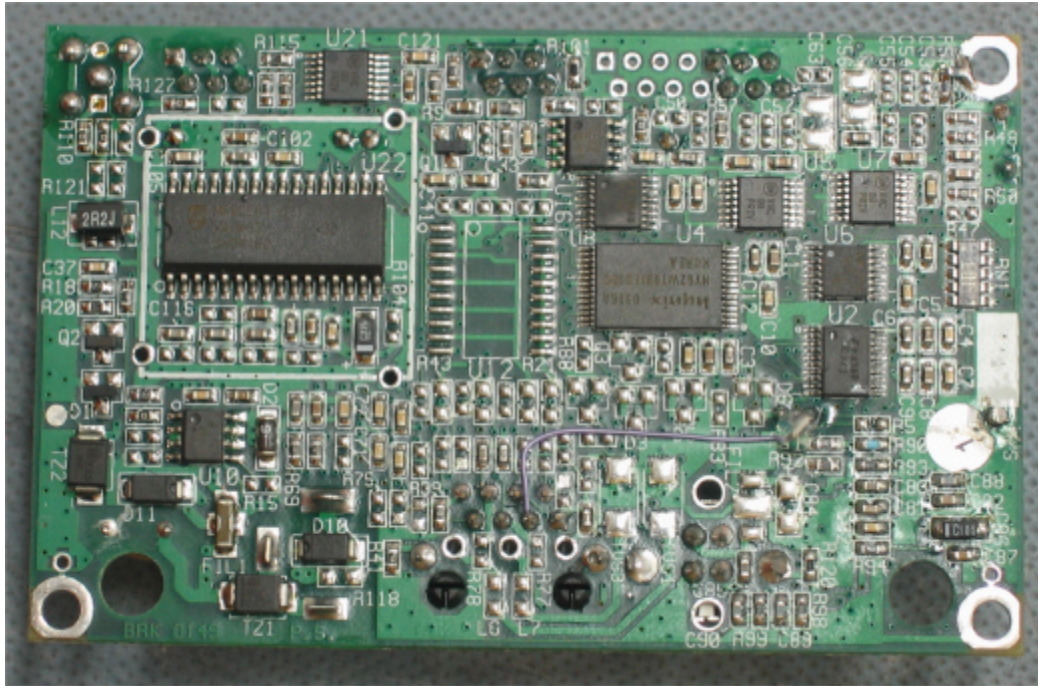

INTERNAL PHOTOGRAPHS

This document contains 16 photographs

Photograph No.1
Smart card reader SAT5000(USB)
Internal view

Photograph No.2
Smart card reader SAT5000(USB)
Internal view

Photograph No3
Smart card reader SAT5000(USB)
PCBs front view

Photograph No4
Smart card reader SAT5000 (USB)
PCBs second side view

Photograph No5
Smart card reader SAT5000(USB)
Antenna PCB front view

Photograph No6
Smart card reader SAT5000 (USB)
Antenna PCB second side view

Photograph No7
Smart card reader SAT5000(USB)
PCB front view

Photograph No8
Smart card reader SAT5000(USB)
PCB second side view

Photograph No9
Smart card reader SAT5000 (RS232)
Internal view

Photograph No.10
Smart card reader SAT5000 (RS232)
Internal view