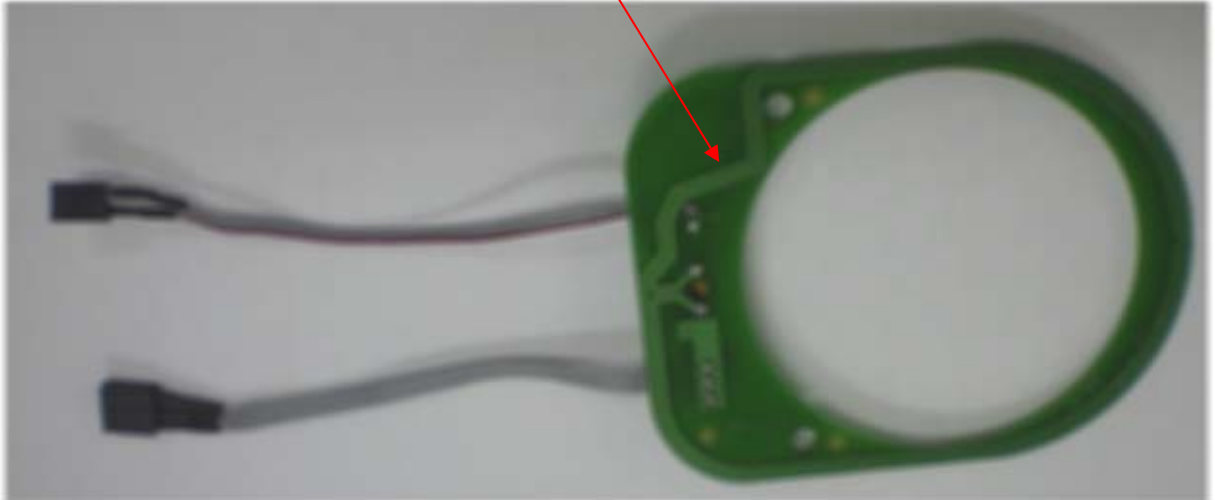

## **INTERNAL PHOTOGRAPHS**

This document contains 7 photographs

**Photograph No.1**  
**RF Nozzle reader internal view**

**Photograph No.2**  
**RF Nozzle reader PCB front view**

Site Controller antenna for 902-928 MHz range

**Photograph No.3**  
**RF Nozzle reader PCB second side view**

**Photograph No.4**  
**PCB second side close view**

**Photograph No.5**  
**Antenna's PCB**

**Photograph No.6**  
**Antenna's PCB with RFID antenna**