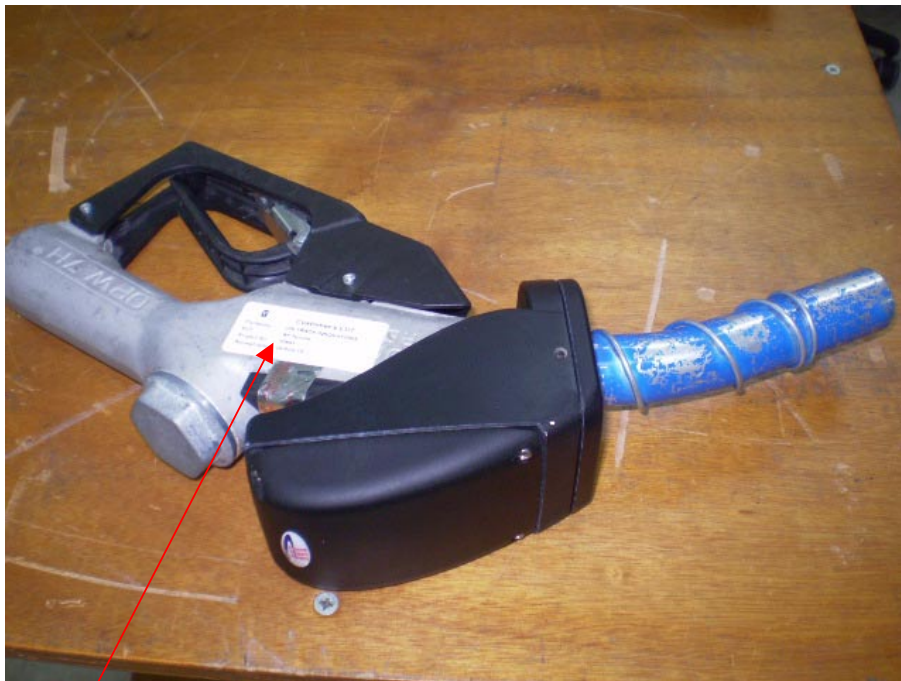

Label of EFP-RFN 900 RF Nozzle reader,
FCC ID:JNX-OTI-EFPRFN900

OTI - RF Nozzle
FCC ID:JNX-OTI-EFPRFN900
Ex ib IIA T4 Gb

Label location

Label with FCC ID:JNX-OTI-EFPRFN900 will be placed here.
The FCC statement according to §15.19(a)(3) is located in User_manual_20581, page B.