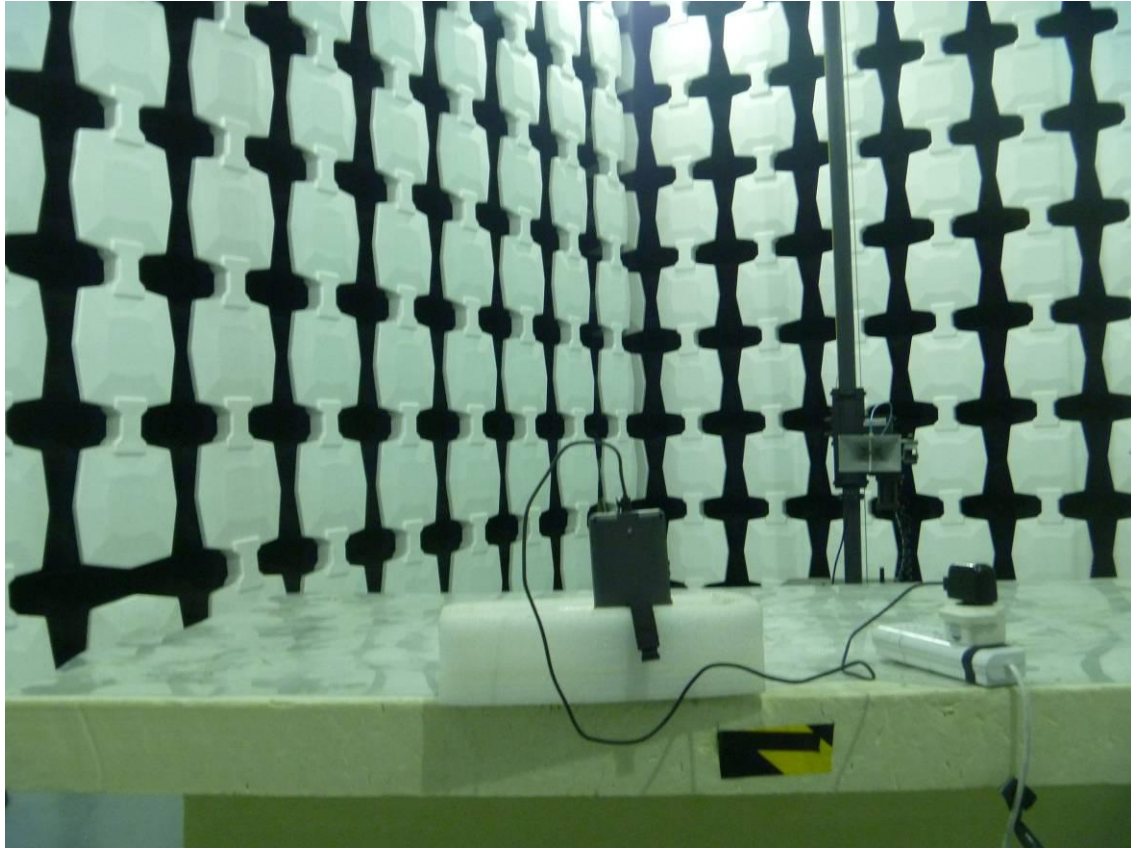

Test Setup Photos

BT RF TEST Conducted test

Spurious Emissions Test Setup Photos

Description: Radiated Spurious Measurement Setup (From 9KHz to 30MHz)

Description: Radiated Spurious Measurement Setup (From 30MHz to 1GHz)

Description: Radiated Spurious Measurement Setup (Above 1GHz)

AC power line conducted emission Test Setup Photos

WIFI RF TEST

Conducted test

Spurious Emissions Test Setup Photos

Description: Radiated Spurious Measurement Setup (From 9KHz to 30MHz)

Description: Radiated Spurious Measurement Setup (From 30MHz to 1GHz)

Description: Radiated Spurious Measurement Setup (Above 1GHz)

AC power line conducted emission Test Setup Photos

NFC RF TEST

Radiated Measurement Setup (From 9KHz to 30MHz)

Radiated Measurement Setup (From 30MHz to 1GHz)

AC power line conducted emission Test Setup Photos