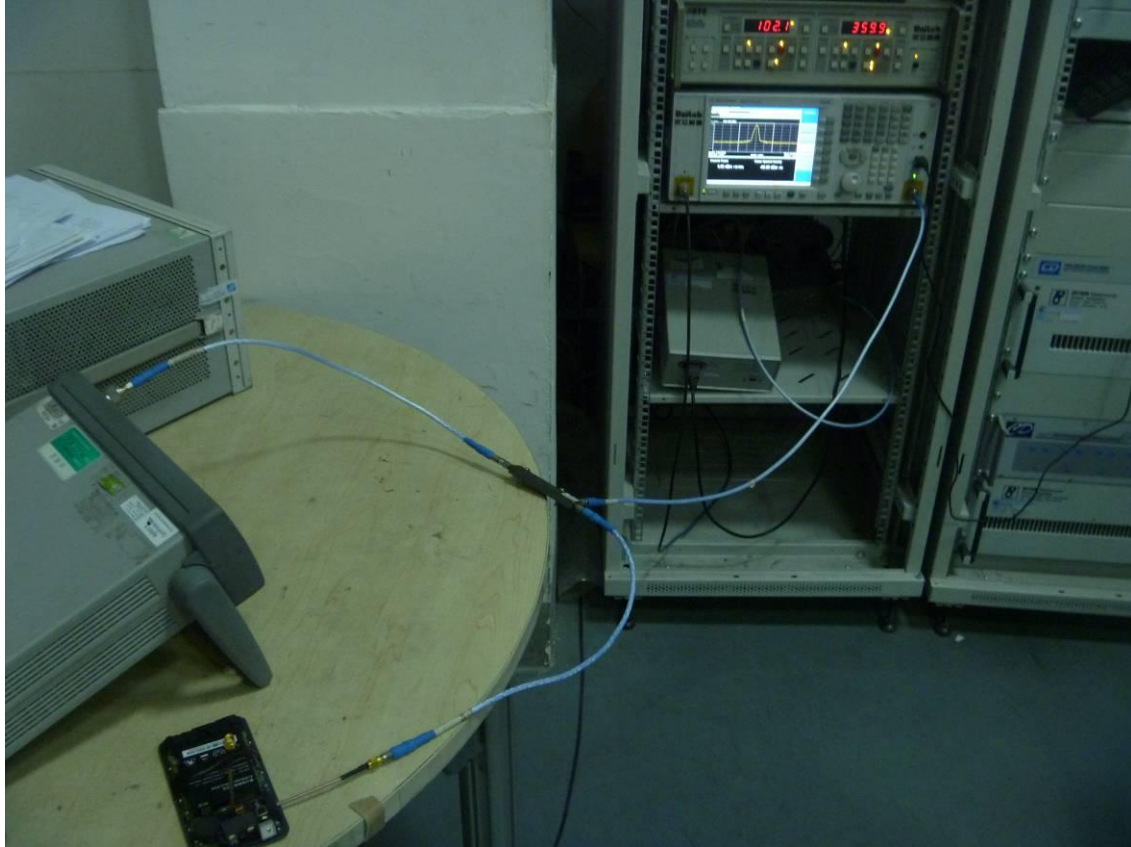

Test Setup Photos

BT RF TEST Conducted test

Spurious Emissions Test Setup Photos

Description: Radiated Spurious Measurement Setup (From 9KHz to 30MHz)

Description: Radiated Spurious Measurement Setup (From 30MHz to 1GHz)

Description: Radiated Spurious Measurement Setup (Above 1GHz)

AC power line conducted emission Test Setup Photos

WIFI RF TEST

Conducted test

Spurious Emissions Test Setup Photos

Description: Radiated Spurious Measurement Setup (From 9KHz to 30MHz)

Description: Radiated Spurious Measurement Setup (From 30MHz to 1GHz)

Description: Radiated Spurious Measurement Setup (Above 1GHz)

AC power line conducted emission Test Setup Photos

NFC RF TEST

Radiated Measurement Setup (From 9KHz to 30MHz)

Radiated Measurement Setup (From 30MHz to 1GHz)

AC power line conducted emission Test Setup Photos