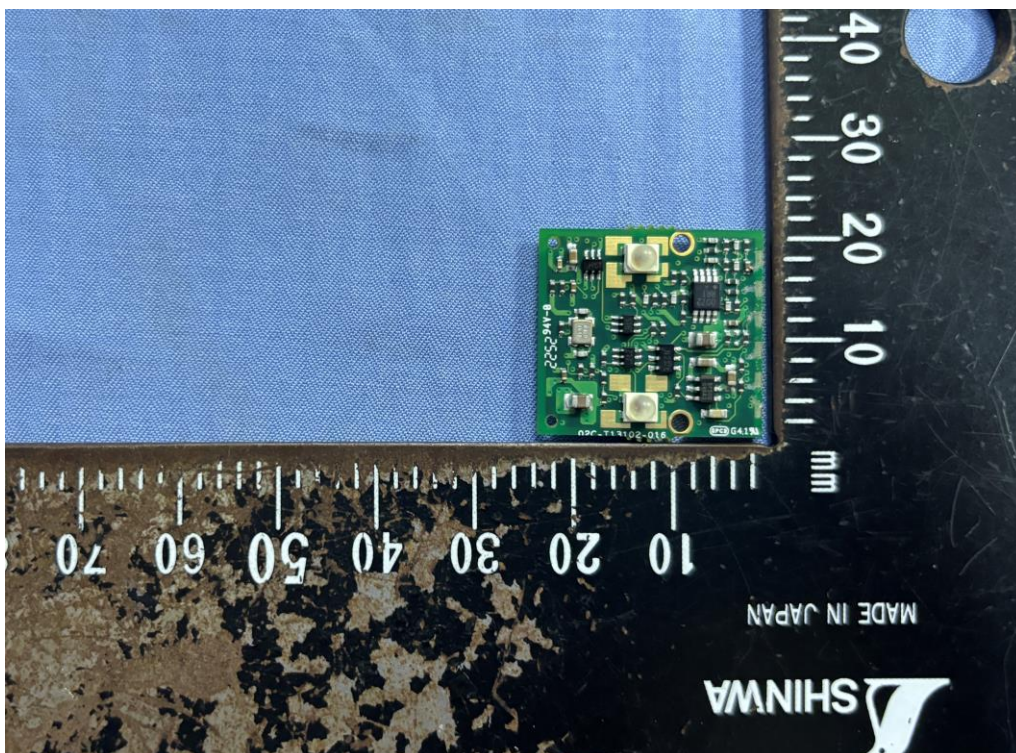

## INTERNAL PHOTOGRAPHS OF EUT Model: Z-3190BT Plus

## Board for 02C-T13002-012