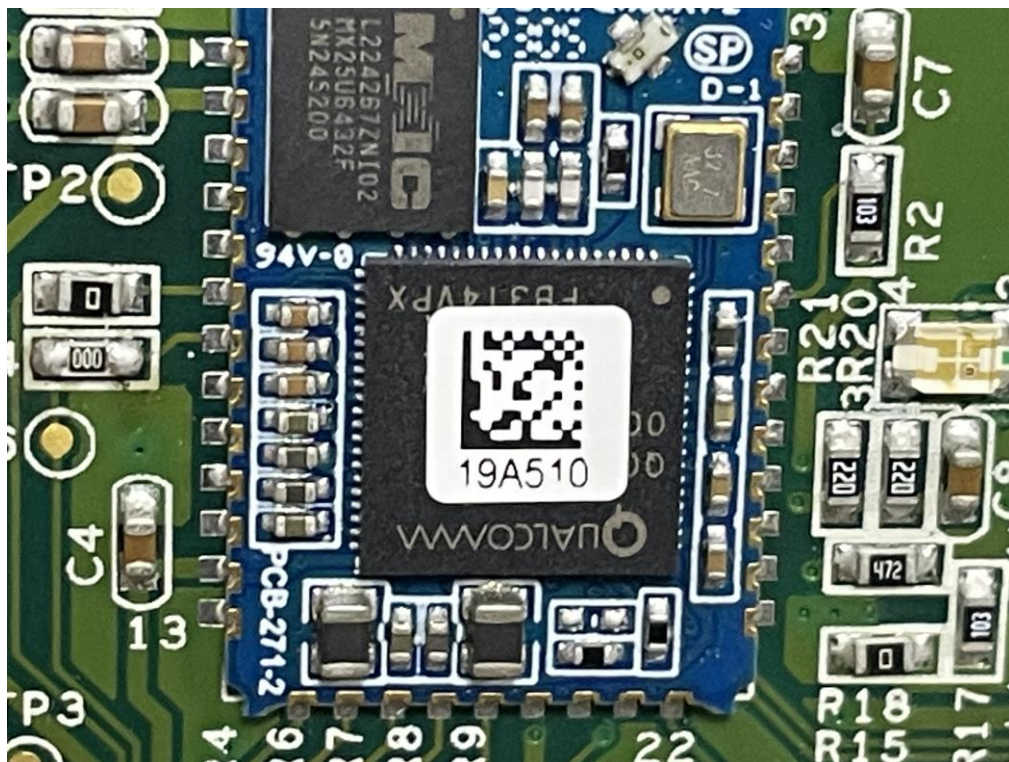

## INTERNAL PHOTOGRAPHS OF EUT Model: Z-3190BT Plus

## Board for 02C-T13002-012

## RF IC