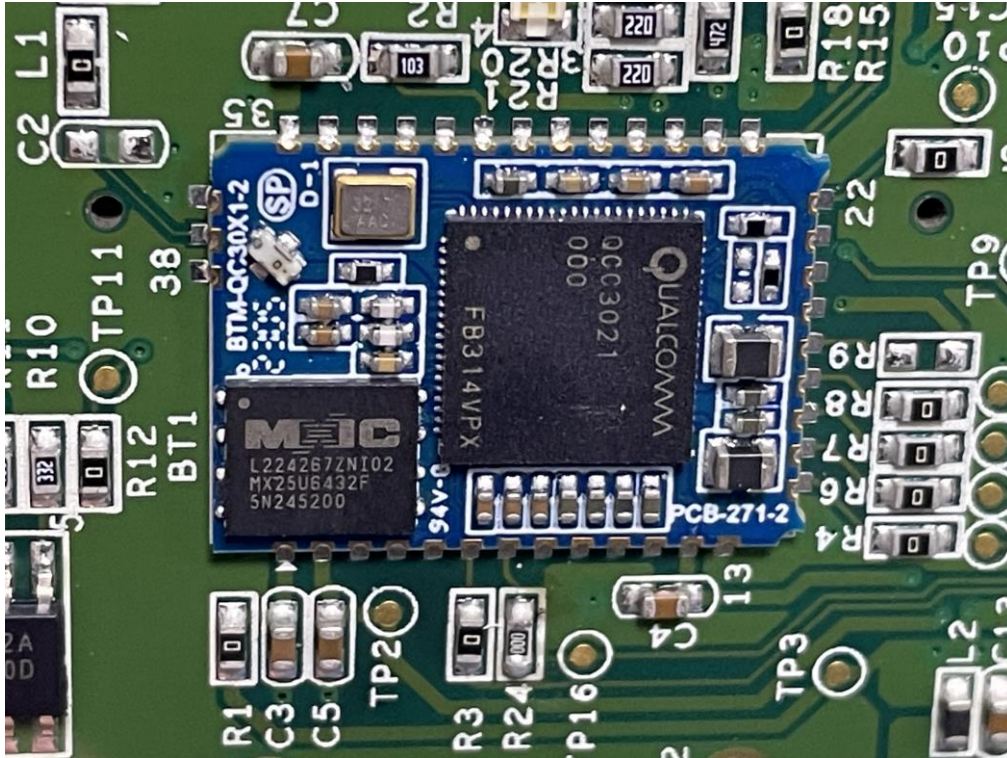

## INTERNAL PHOTOGRAPHS OF EUT Model: Z-3190BT Plus

## Board for 02C-T13002-012

## RF IC