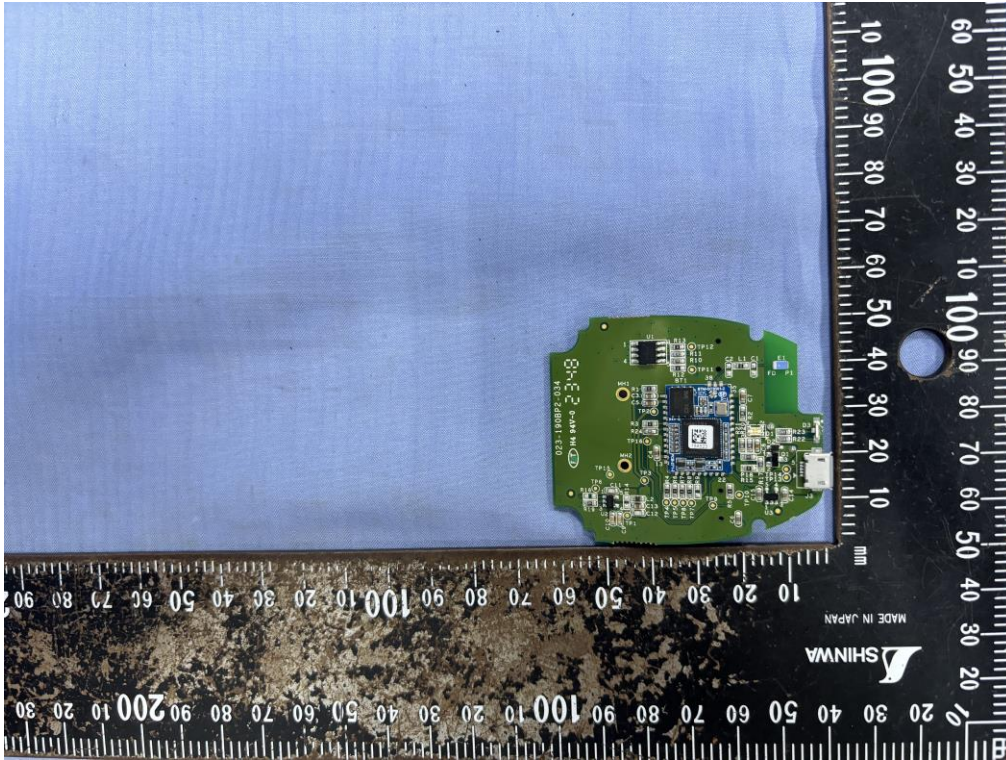

## INTERNAL PHOTOGRAPHS OF EUT Model: Z-3190BT Plus

## Board for 02C-T13002-012

## RF IC

## Battery