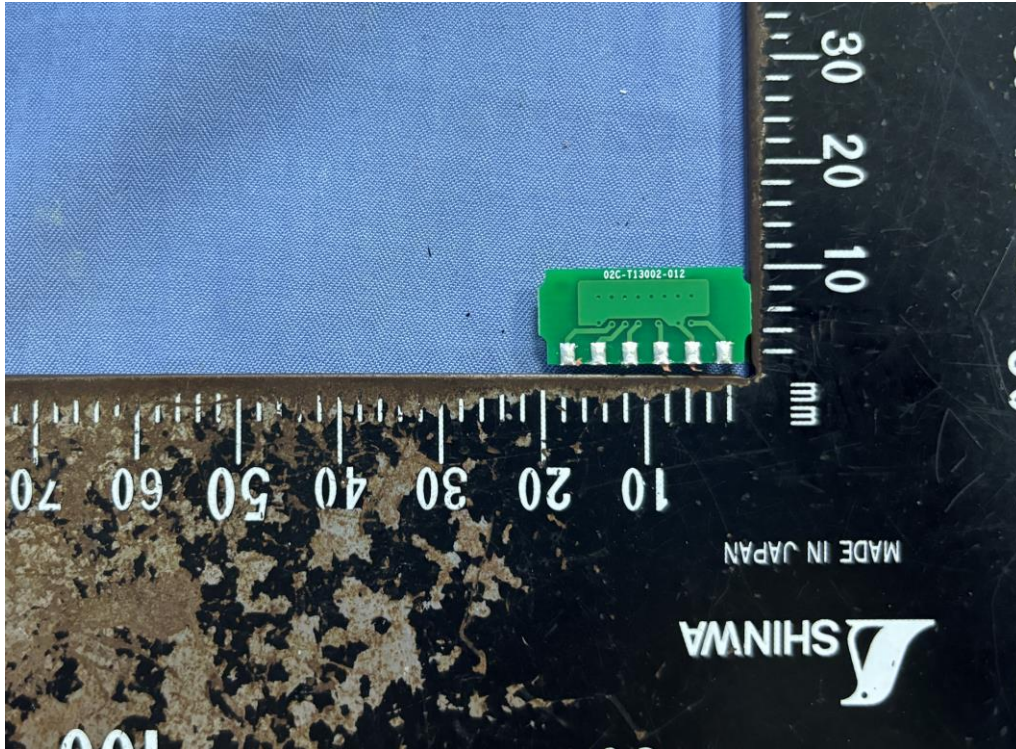

## INTERNAL PHOTOGRAPHS OF EUT Model: Z-3190BT Plus

## Board for 02C-T13002-012