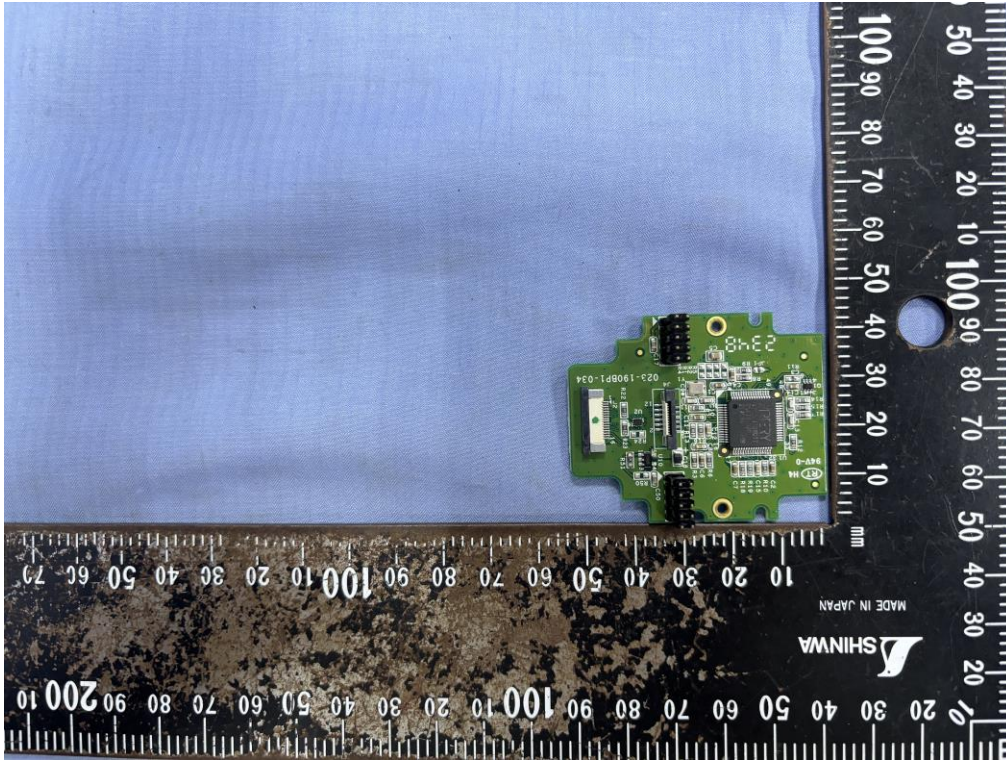

## INTERNAL PHOTOGRAPHS OF EUT Model: Z-3190BT Plus

## Board for 02C-T13002-012

## RF IC

## Battery