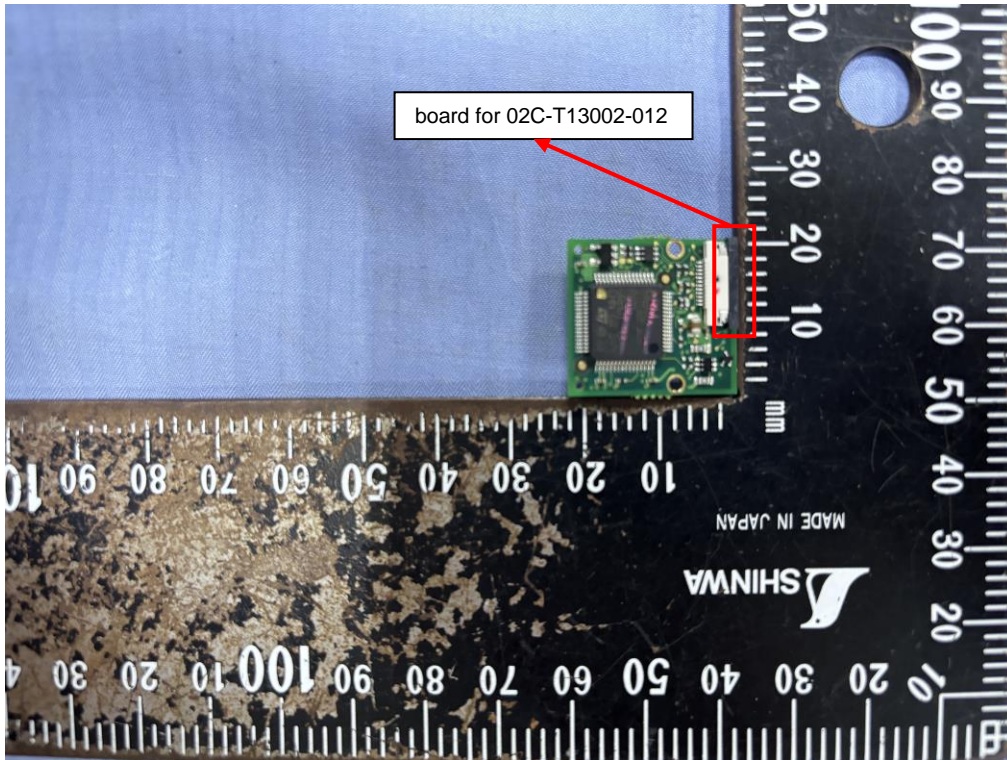

## INTERNAL PHOTOGRAPHS OF EUT Model: Z-3190BT Plus

## Board for 02C-T13002-012