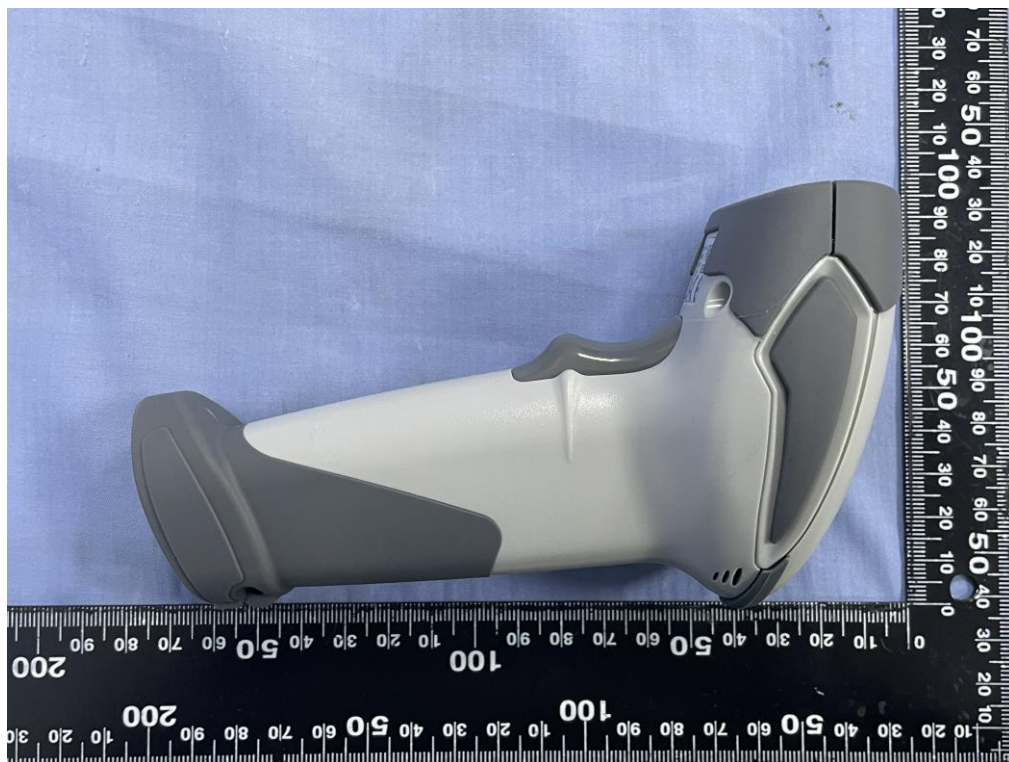

APPENDIX 1 - PHOTOGRAPHS OF EUT EXTERNAL PHOTOGRAPHS OF EUT Model: Z-3190BT Plus

Model: Z-3192BT Plus

Model: Z-3190BT Plus, Z-3192BT Plus Adapter (BILLION / BA018-050200HXX)

Type C Cable (WHALETURN / USB A/M TO Type C/M L=1.5M)

RJ45 to USB Cable (WHALETURN / USB cable for In counter scanner)