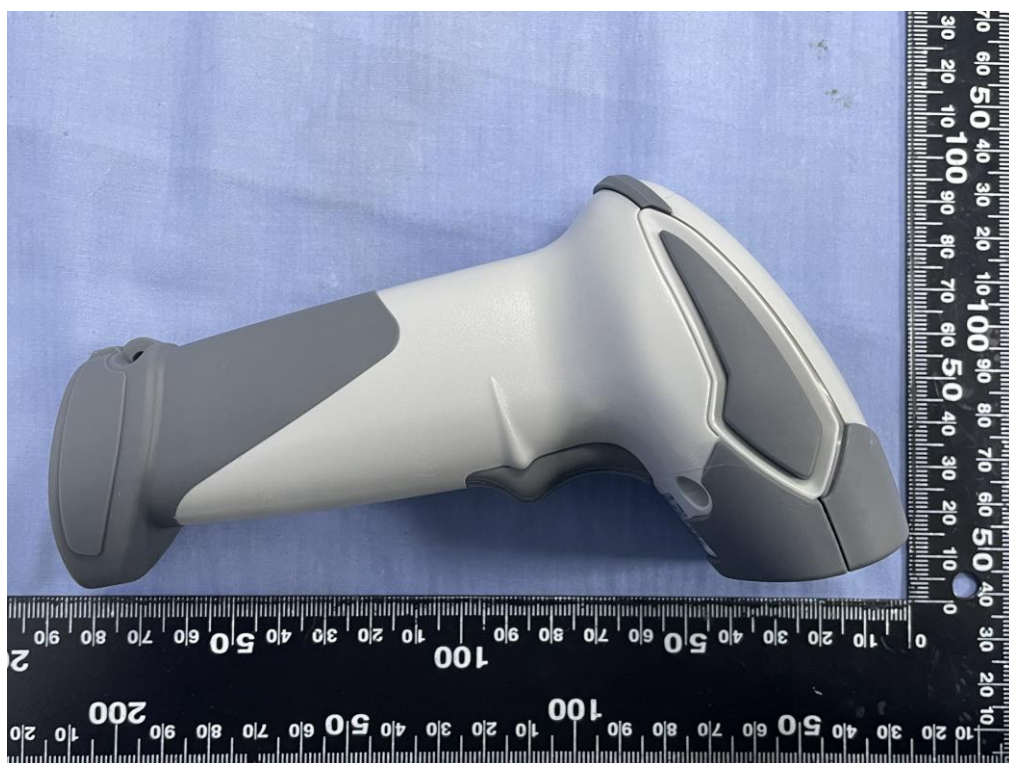

APPENDIX 1 - PHOTOGRAPHS OF EUT EXTERNAL PHOTOGRAPHS OF EUT Model: Z-3190BT Plus

Model: Z-3192BT Plus

Model: Z-3190BT Plus, Z-3192BT Plus Adapter (BILLION / BA018-050200HXX)

Type C Cable (WHALETURN / USB A/M TO Type C/M L=1.5M)

RJ45 to USB Cable (WHALETURN / USB cable for In counter scanner)