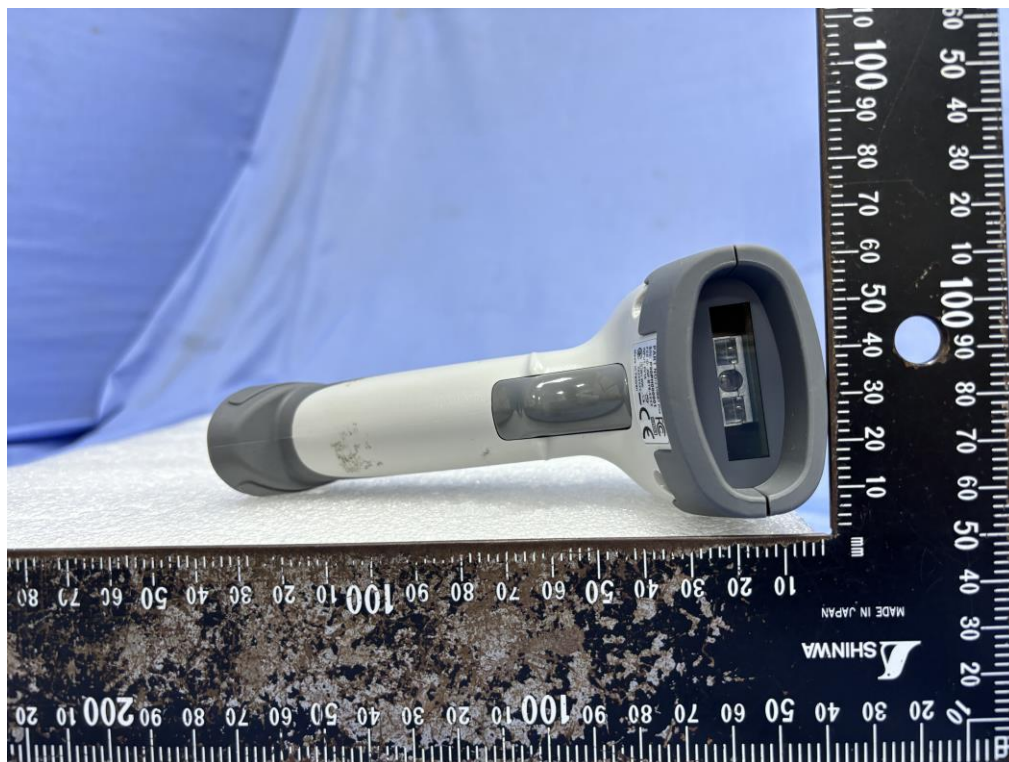

APPENDIX 1 - PHOTOGRAPHS OF EUT EXTERNAL PHOTOGRAPHS OF EUT Model: Z-3190BT Plus

Model: Z-3192BT Plus

Model: Z-3190BT Plus, Z-3192BT Plus Adapter (BILLION / BA018-050200HXX)

Type C Cable (WHALETURN / USB A/M TO Type C/M L=1.5M)

RJ45 to USB Cable (WHALETURN / USB cable for In counter scanner)