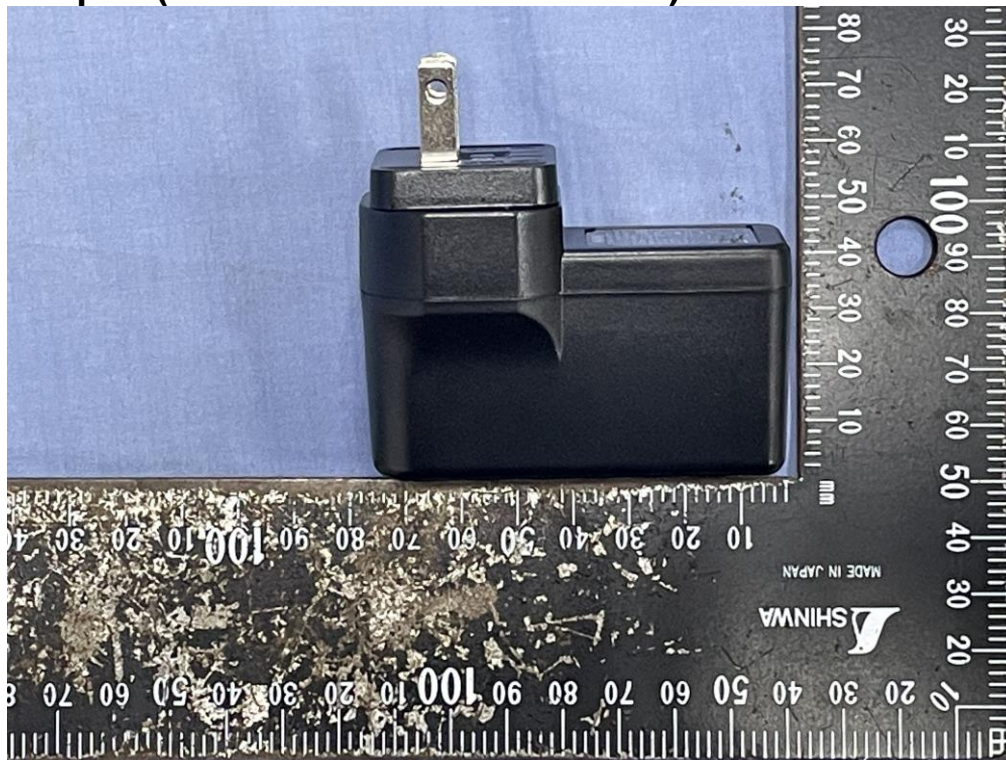

APPENDIX 1 - PHOTOGRAPHS OF EUT EXTERNAL PHOTOGRAPHS OF EUT Model: Z-3190BT Plus

Model: Z-3192BT Plus

Model: Z-3190BT Plus, Z-3192BT Plus Adapter (BILLION / BA018-050200HXX)

Type C Cable (WHALETURN / USB A/M TO Type C/M L=1.5M)

RJ45 to USB Cable (WHALETURN / USB cable for In counter scanner)