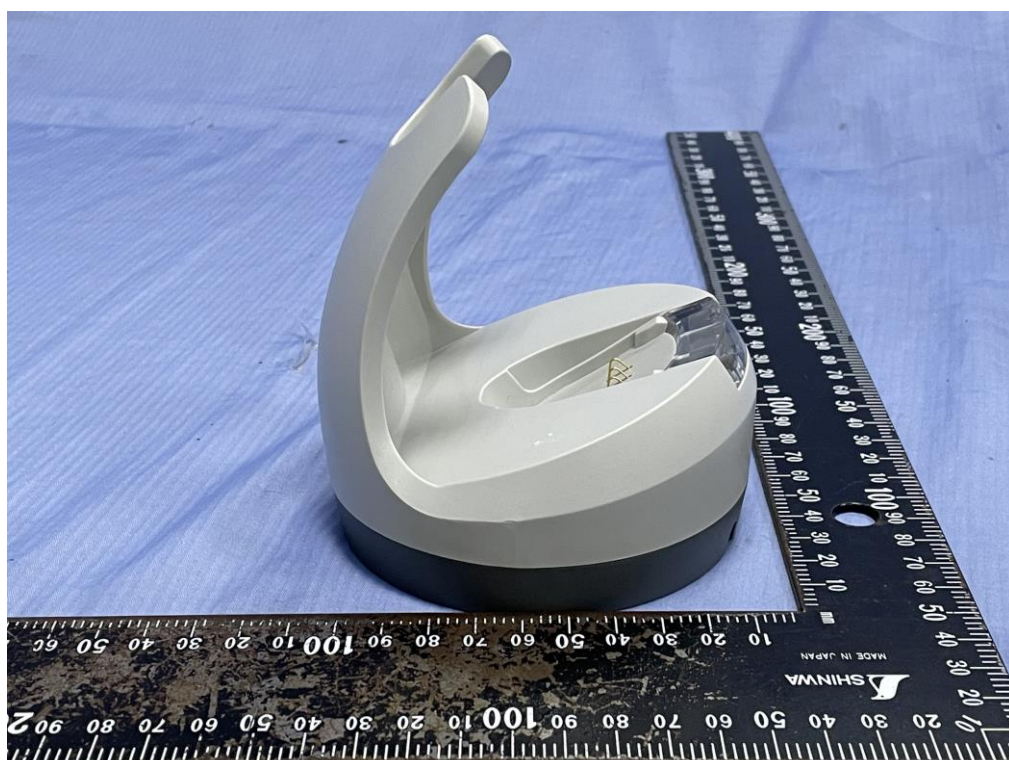

APPENDIX 1 - PHOTOGRAPHS OF EUT EXTERNAL PHOTOGRAPHS OF EUT

Adapter (BILLION / BA018-050200HXX)

Type C Cable (WHALETURN / USB A/M TO Type C/M L=1.5M)

RJ45 to USB Cable (WHALETURN / USB cable for In counter scanner)