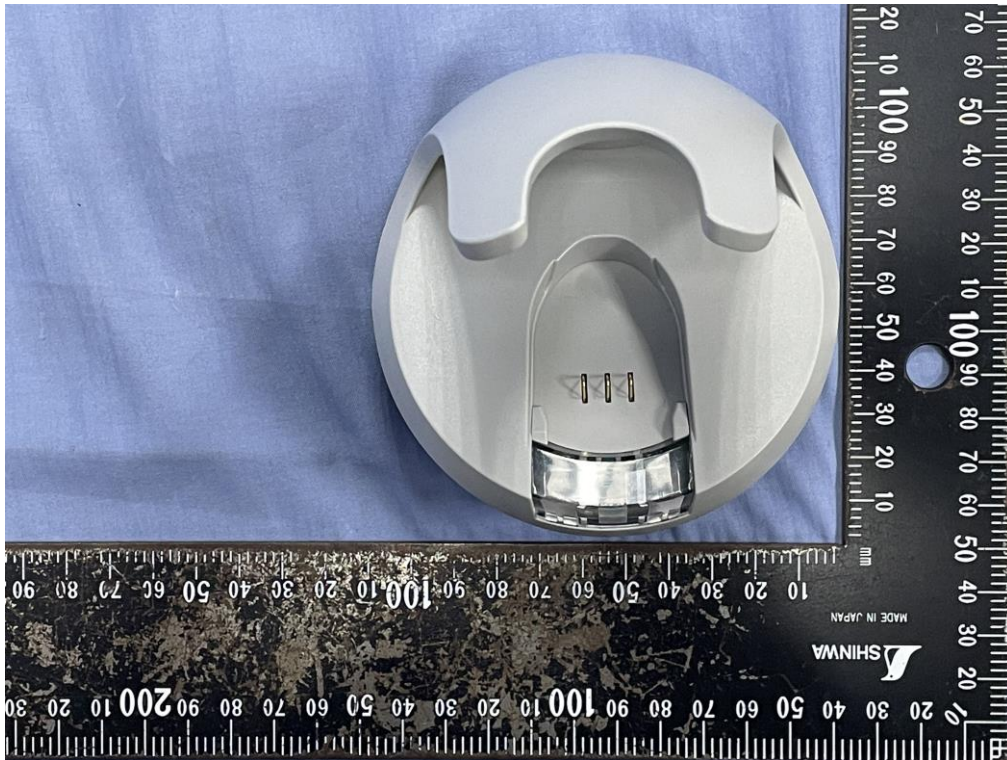

APPENDIX 1 - PHOTOGRAPHS OF EUT EXTERNAL PHOTOGRAPHS OF EUT

Adapter (BILLION / BA018-050200HXX)

Type C Cable (WHALETURN / USB A/M TO Type C/M L=1.5M)

RJ45 to USB Cable (WHALETURN / USB cable for In counter scanner)