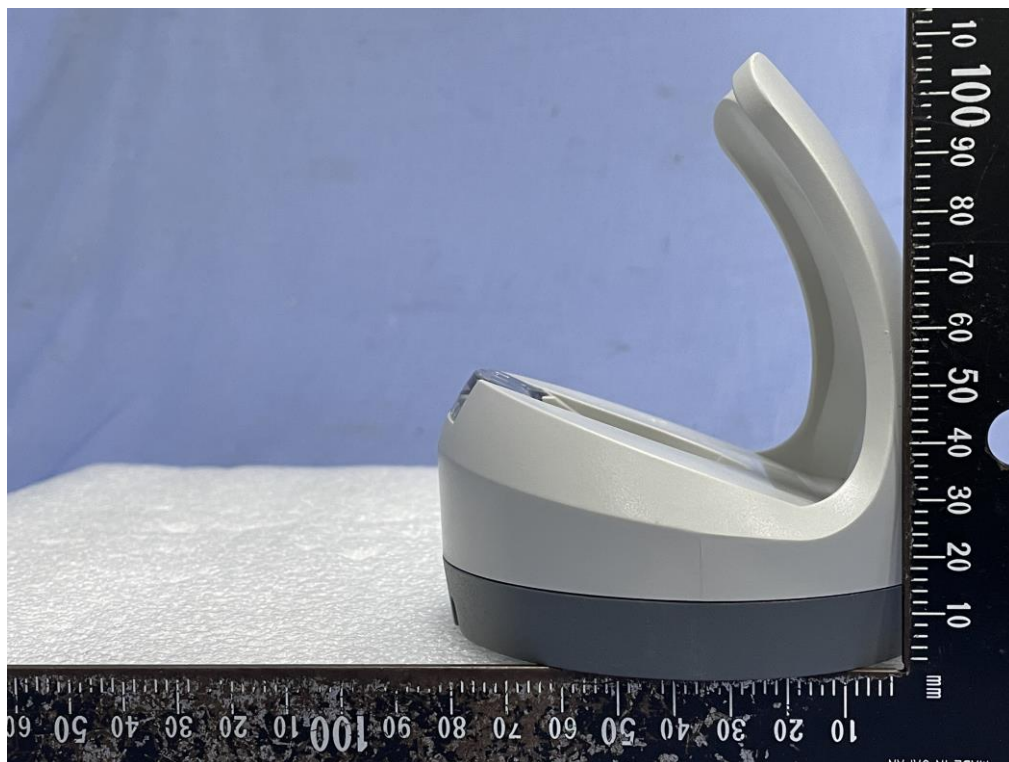

APPENDIX 1 - PHOTOGRAPHS OF EUT EXTERNAL PHOTOGRAPHS OF EUT

Adapter (BILLION / BA018-050200HXX)

Type C Cable (WHALETURN / USB A/M TO Type C/M L=1.5M)

RJ45 to USB Cable (WHALETURN / USB cable for In counter scanner)