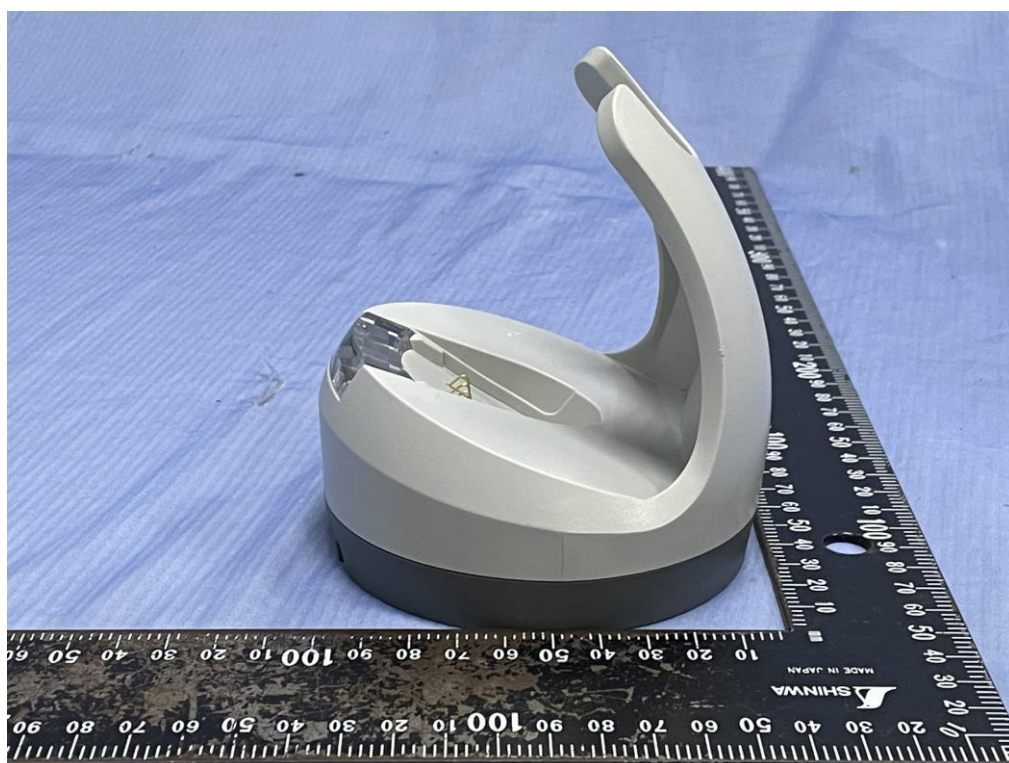

APPENDIX 1 - PHOTOGRAPHS OF EUT EXTERNAL PHOTOGRAPHS OF EUT

Adapter (BILLION / BA018-050200HXX)

Type C Cable (WHALETURN / USB A/M TO Type C/M L=1.5M)

RJ45 to USB Cable (WHALETURN / USB cable for In counter scanner)