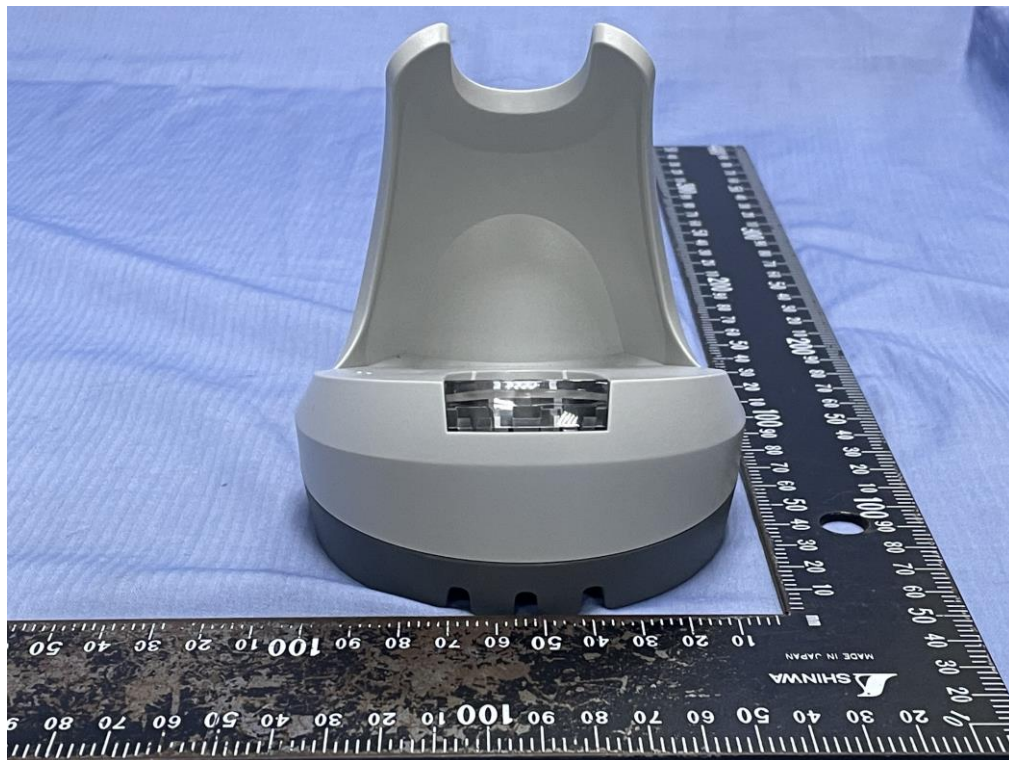

APPENDIX 1 - PHOTOGRAPHS OF EUT EXTERNAL PHOTOGRAPHS OF EUT

Adapter (BILLION / BA018-050200HXX)

Type C Cable (WHALETURN / USB A/M TO Type C/M L=1.5M)

RJ45 to USB Cable (WHALETURN / USB cable for In counter scanner)