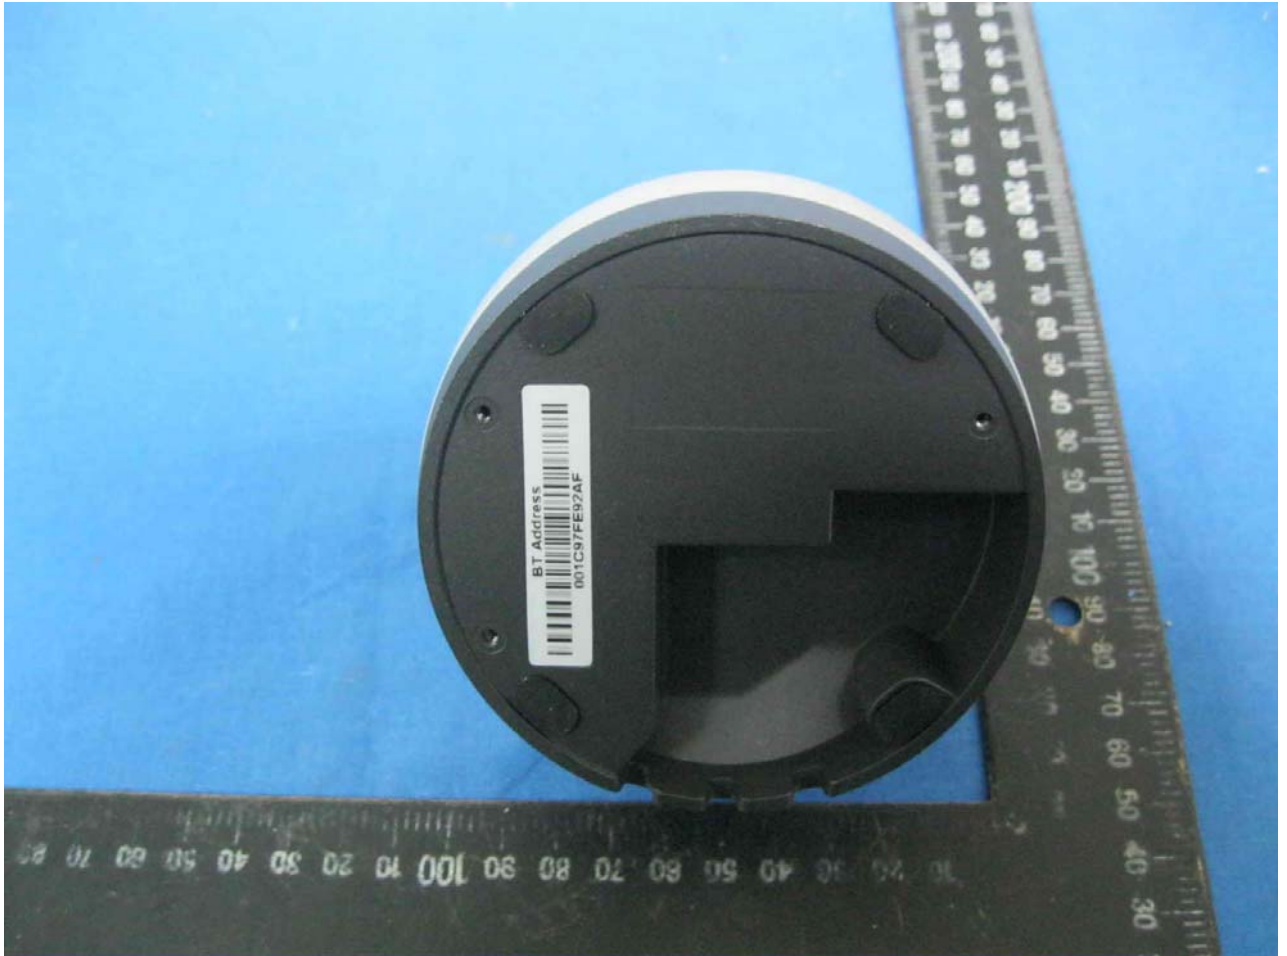

External Photo

Power Adapter Photo (Model : PA1005-1SI)

T120419D02

T120419D02