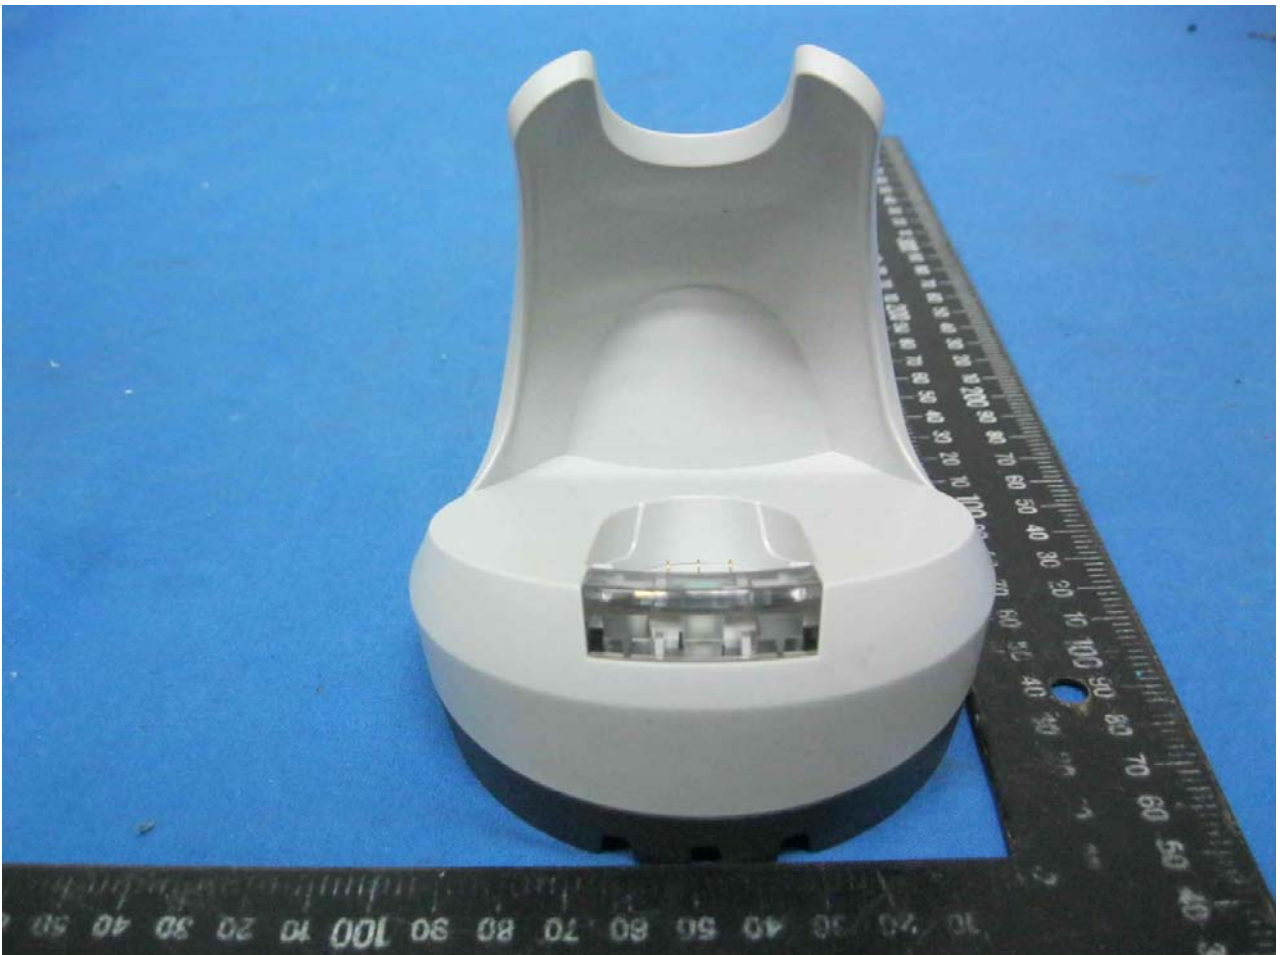

External Photo

Power Adapter Photo (Model : PA1005-1SI)

T120419D02

T120419D02