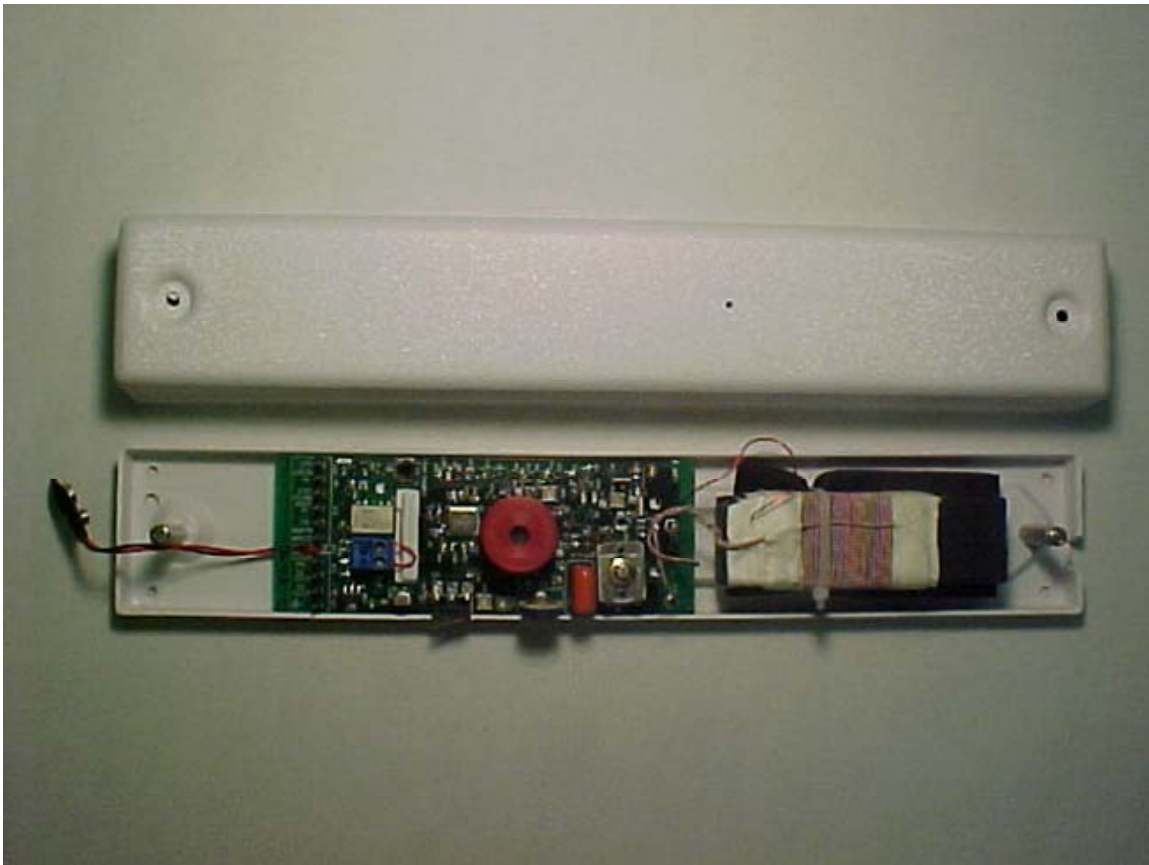

**Innovative Control Systems, Inc.  
Extended Care Monitor**

**FCC ID#: JM7-IGWT-660098**

**Photo One – Internal**

**Open for Inspection**

**Innovative Control Systems, Inc.  
Extended Care Monitor**

**FCC ID#: JM7-IGWT-660098**

**Photo Two – Internal**

**RF and Digital PCB**

**Innovative Control Systems, Inc.**  
**Extended Care Monitor**

**FCC ID#: JM7-IGWT-660098**

**Photo Three – Internal**

**RF Section Close-Up**

**Innovative Control Systems, Inc.  
Extended Care Monitor**

**FCC ID#: JM7-IGWT-660098**

**Photo Four – Internal**

**Back Side of PCB**

**Innovative Control Systems, Inc.**  
**Extended Care Monitor**

**FCC ID#: JM7-IGWT-660098**

**Photo Five – Internal**

**Tuned Antenna**