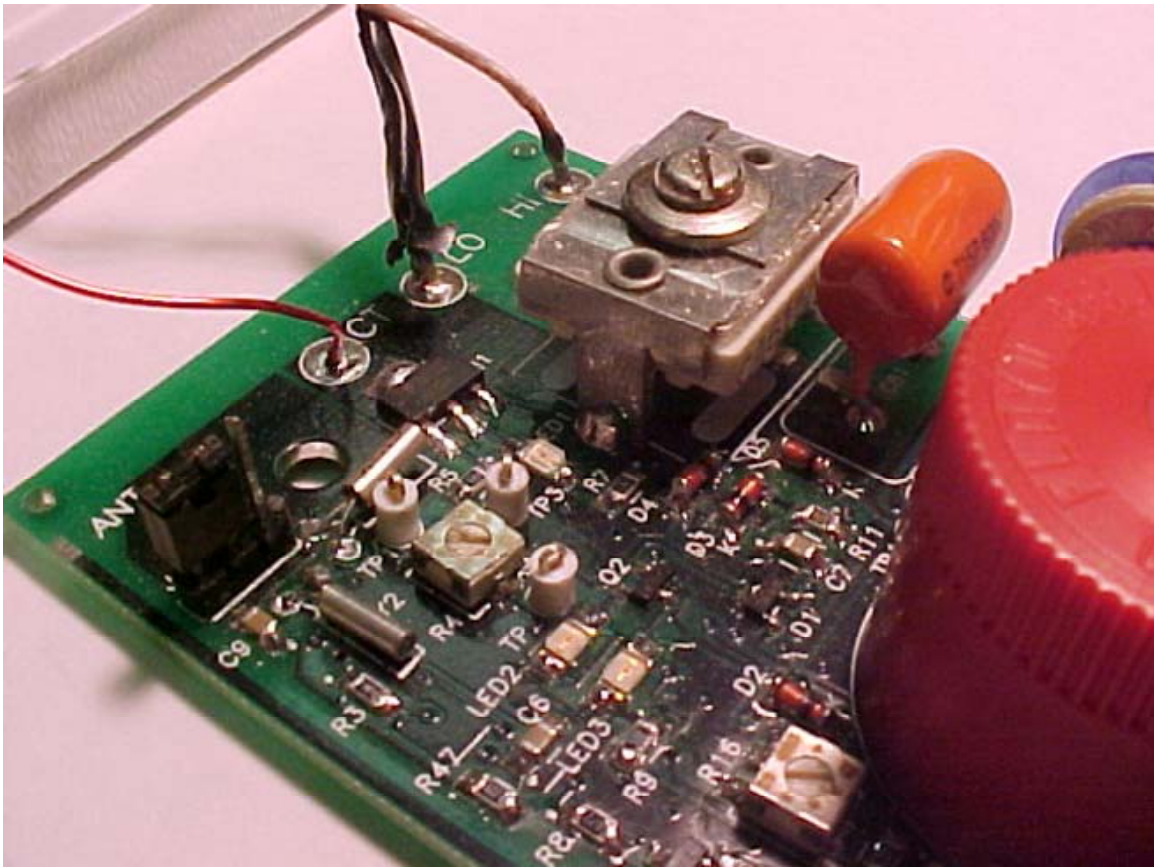

**Innovative Control Systems, Inc.  
Extended Care Monitor**

**FCC ID#: JM7-IGWT-660098**

**Photo One – Internal**

**Open for Inspection**

**Innovative Control Systems, Inc.  
Extended Care Monitor**

**FCC ID#: JM7-IGWT-660098**

**Photo Two – Internal**

**RF and Digital PCB**

**Innovative Control Systems, Inc.**  
**Extended Care Monitor**

**FCC ID#: JM7-IGWT-660098**

**Photo Three – Internal**

**RF Section Close-Up**

**Innovative Control Systems, Inc.  
Extended Care Monitor**

**FCC ID#: JM7-IGWT-660098**

**Photo Four – Internal**

**Back Side of PCB**

**Innovative Control Systems, Inc.**  
**Extended Care Monitor**

**FCC ID#: JM7-IGWT-660098**

**Photo Five – Internal**

**Tuned Antenna**