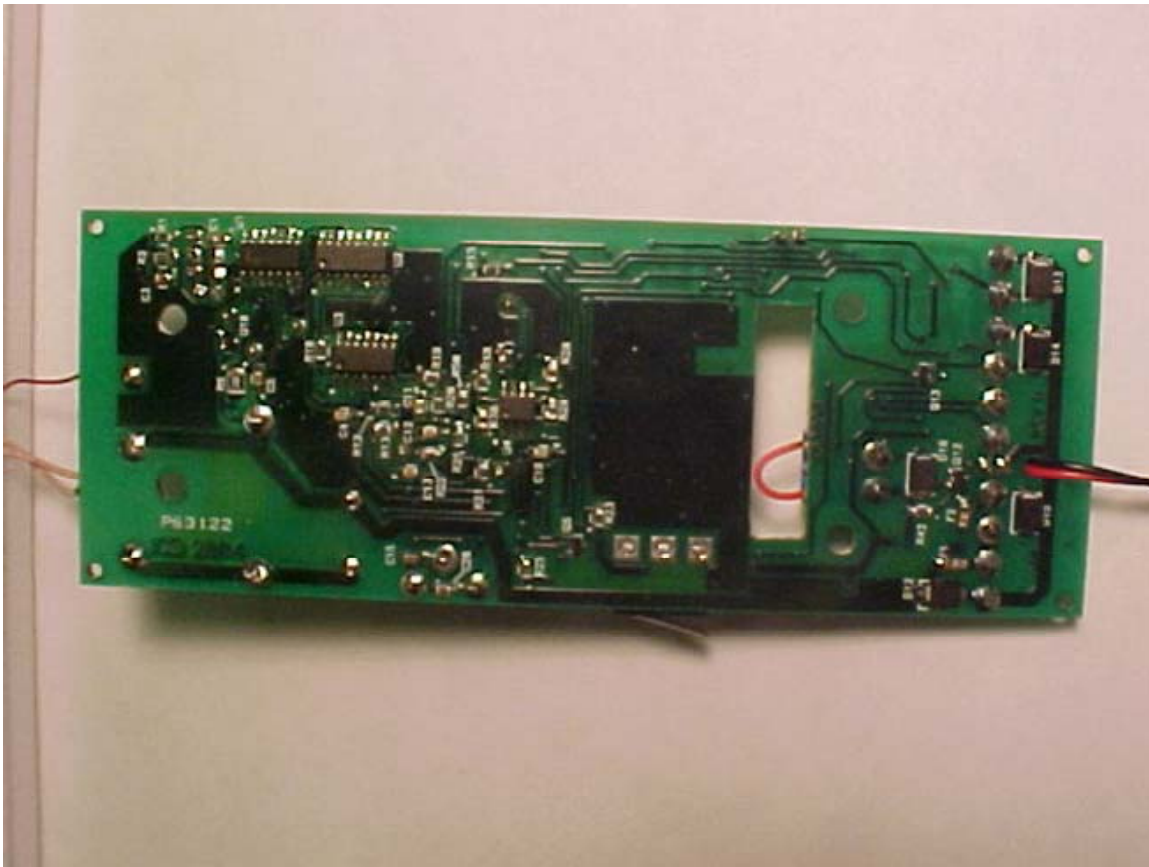

**Innovative Control Systems, Inc.  
Extended Care Monitor**

**FCC ID#: JM7-IGWT-660098**

**Photo One – Internal**

**Open for Inspection**

**Innovative Control Systems, Inc.  
Extended Care Monitor**

**FCC ID#: JM7-IGWT-660098**

**Photo Two – Internal**

**RF and Digital PCB**

**Innovative Control Systems, Inc.**  
**Extended Care Monitor**

**FCC ID#: JM7-IGWT-660098**

**Photo Three – Internal**

**RF Section Close-Up**

**Innovative Control Systems, Inc.  
Extended Care Monitor**

**FCC ID#: JM7-IGWT-660098**

**Photo Four – Internal**

**Back Side of PCB**

**Innovative Control Systems, Inc.**  
**Extended Care Monitor**

**FCC ID#: JM7-IGWT-660098**

**Photo Five – Internal**

**Tuned Antenna**