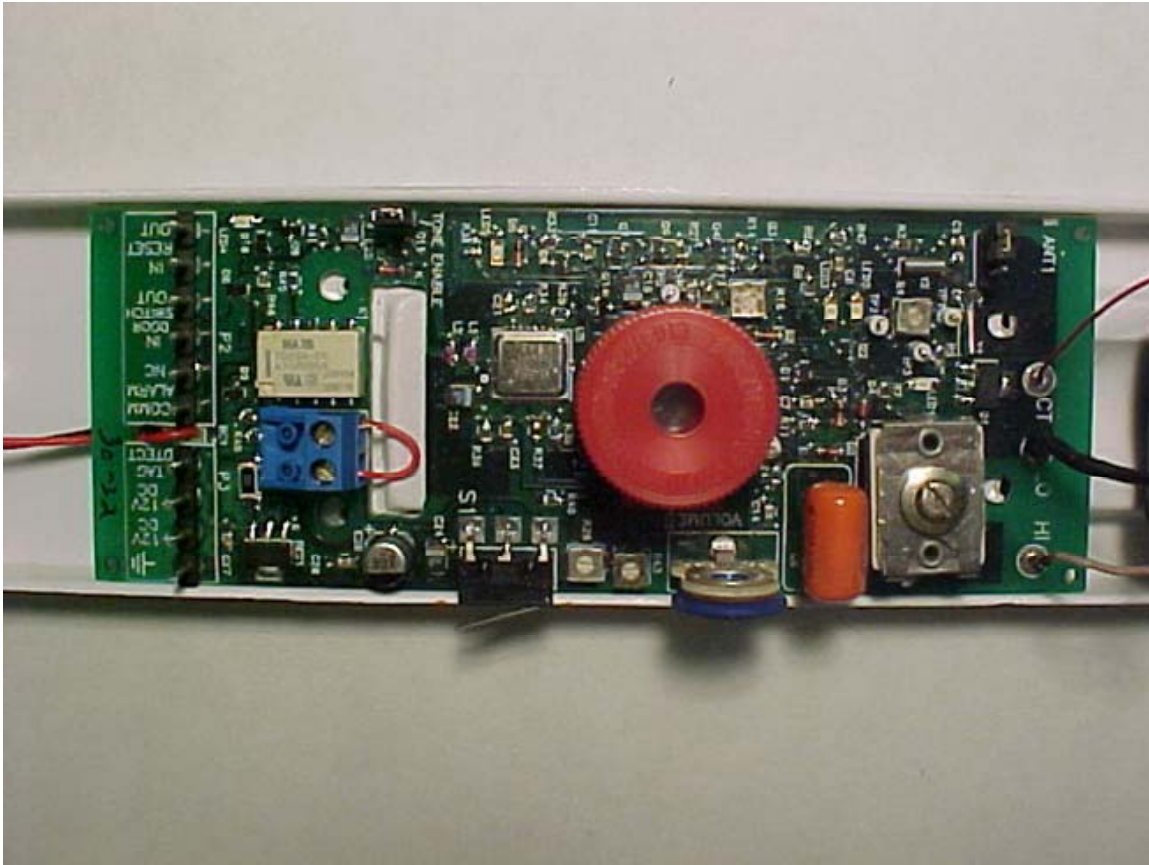

**Innovative Control Systems, Inc.  
Extended Care Monitor**

**FCC ID#: JM7-IGWT-660098**

**Photo One – Internal**

**Open for Inspection**

**Innovative Control Systems, Inc.  
Extended Care Monitor**

**FCC ID#: JM7-IGWT-660098**

**Photo Two – Internal**

**RF and Digital PCB**

**Innovative Control Systems, Inc.**  
**Extended Care Monitor**

**FCC ID#: JM7-IGWT-660098**

**Photo Three – Internal**

**RF Section Close-Up**

**Innovative Control Systems, Inc.  
Extended Care Monitor**

**FCC ID#: JM7-IGWT-660098**

**Photo Four – Internal**

**Back Side of PCB**

**Innovative Control Systems, Inc.**  
**Extended Care Monitor**

**FCC ID#: JM7-IGWT-660098**

**Photo Five – Internal**

**Tuned Antenna**