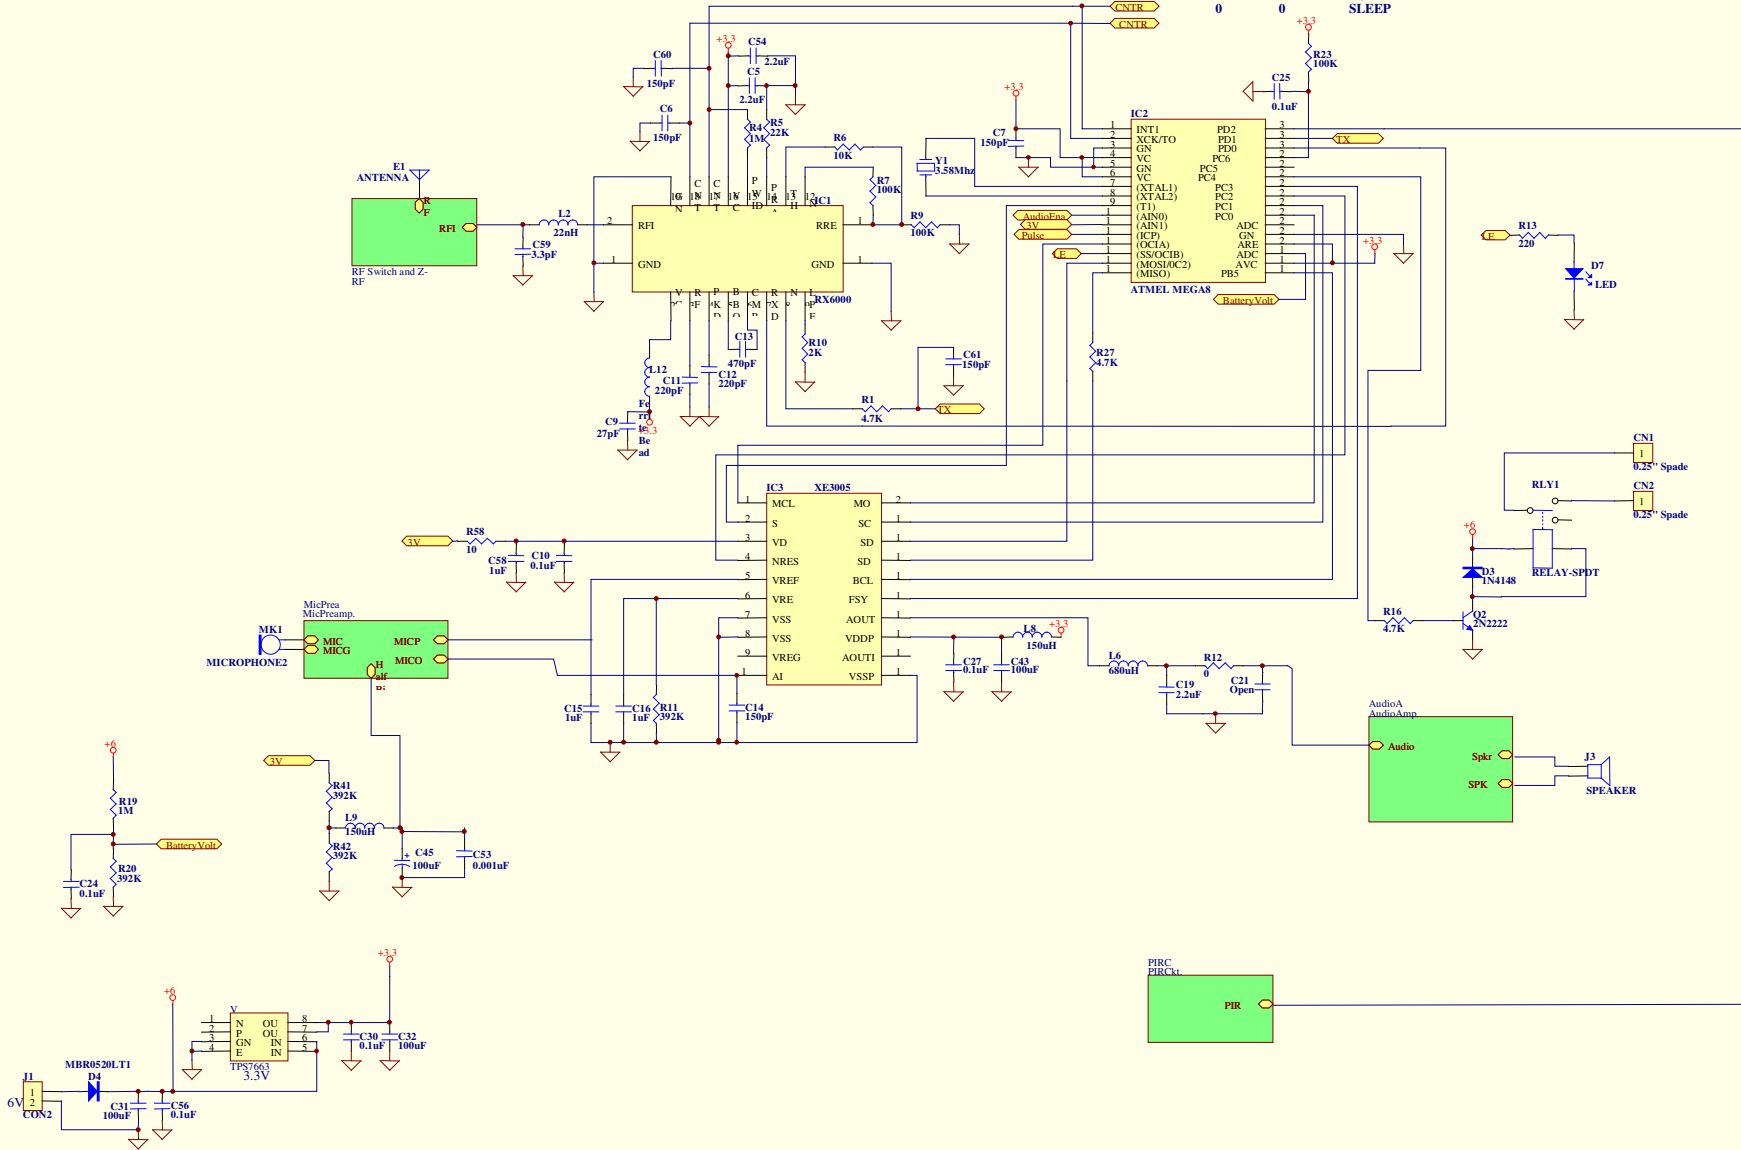

916.5Mhz Receiver

1 1 RX
1 0 ASK TX
0 0 SLEEP

Title		
PIR w/Voice		
Siz	Numb	Revisi
C		F
Dat	25-Aug-	Sheet
Fl	C:\Users\Protel\Voice PIR	Drawn