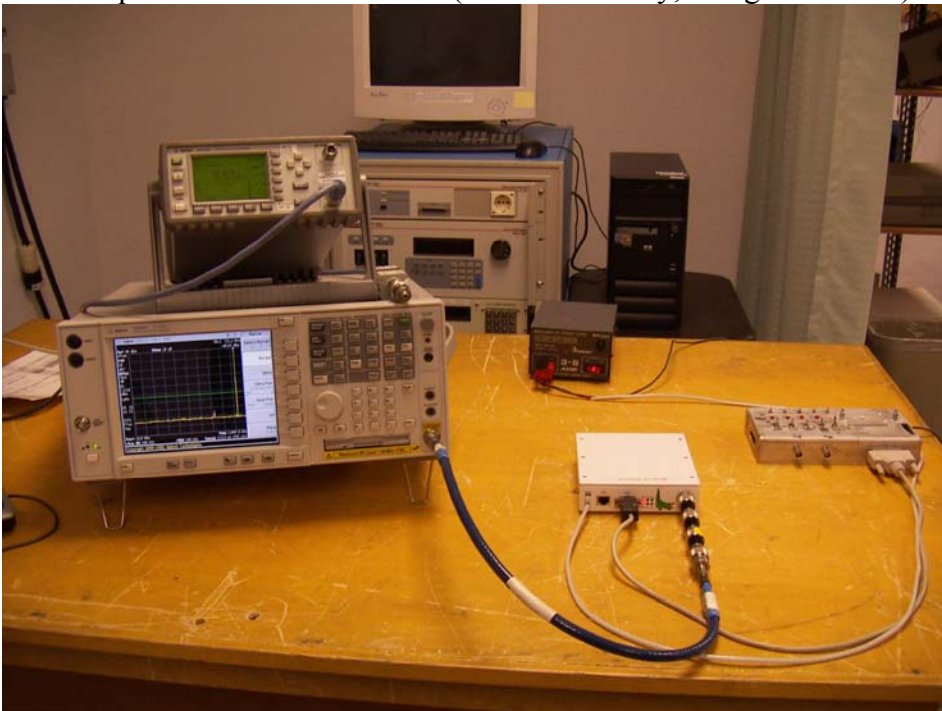

Alligator Communications
FCC ID: JIL2888
Test Setup Photographs

Frequency Stability (Alligator Communications test lab)

Antenna port conducted emissions (CCS Laboratory, Morgan Hill CA)

Radiated test set-up