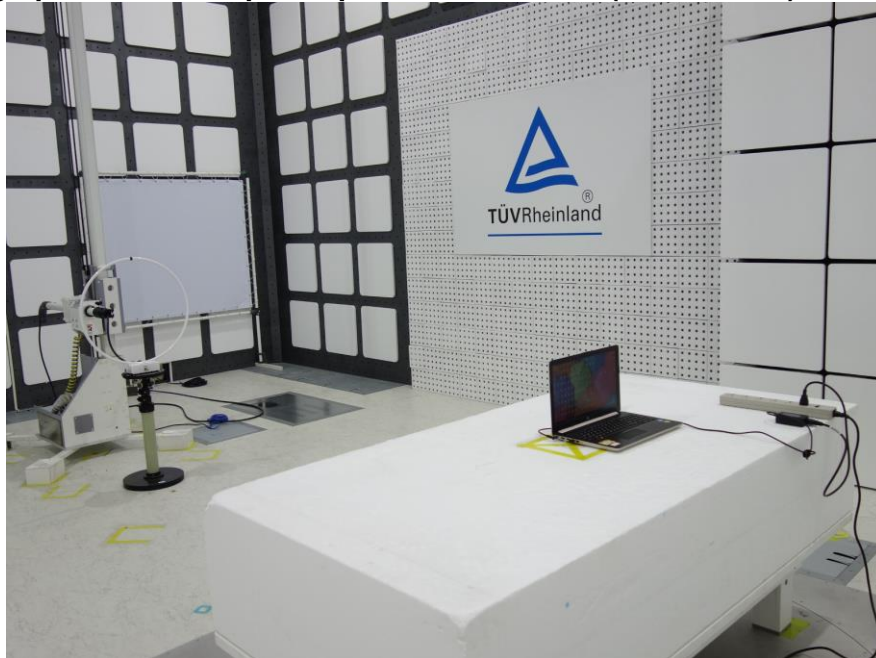

Photograph 6: Test Setup for Spurious Emissions (Back View 4)

Product: HyperX Pulsefire Haste Wireless adapter

Type Identification: PF002WA

Photograph 5: Test Setup for Spurious Emissions (Back View 3)