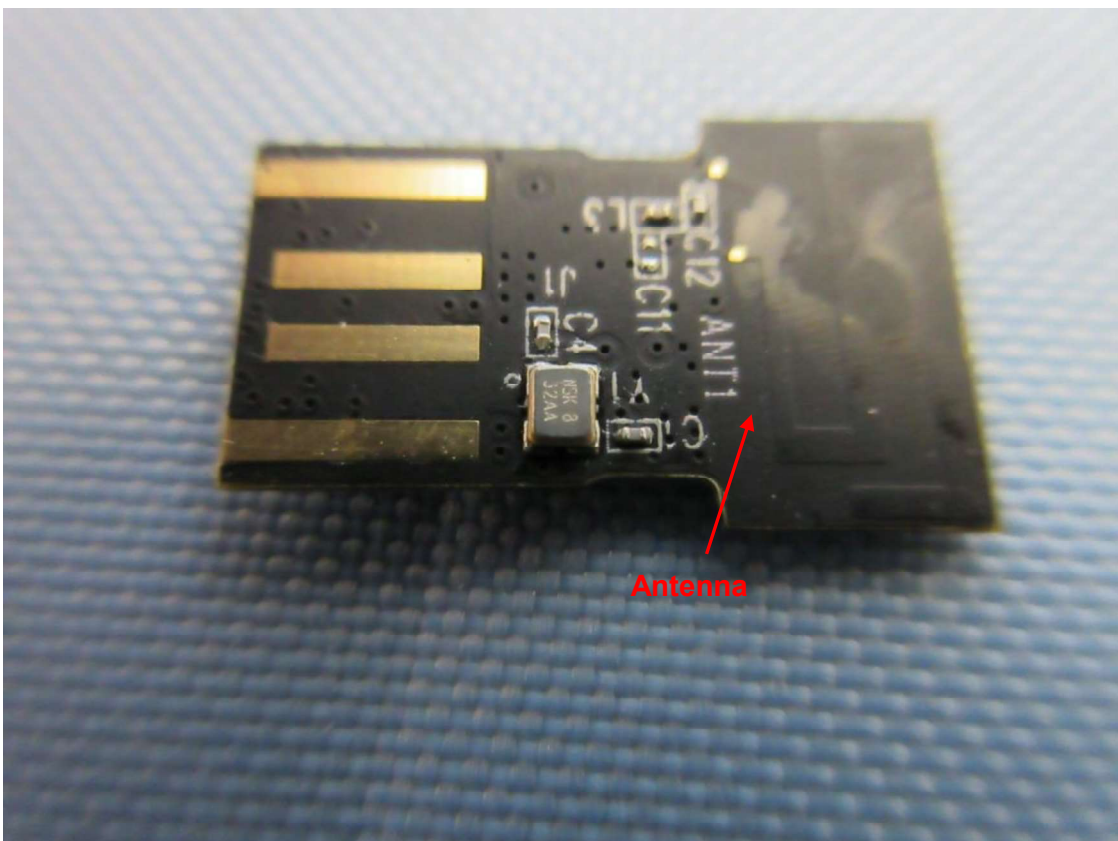

CN215UFK (P15C-2.4G) 001
CN215UFK (FCC-MPE) 001
CN212PF7 (RSS210-2.4G) 001
CN212PF7 (ISED-MPE) 001
CN21ABYD (EN300440-2.4G) 001
CN21ABYD (EN62479) 001
CN214R4T (ASNZS4268-2.4G) 001
CN214R4T (RFEXPOSURE) 001

Product: HyperX Pulsefire Haste Wireless adapter
Type Identification: PF002WA