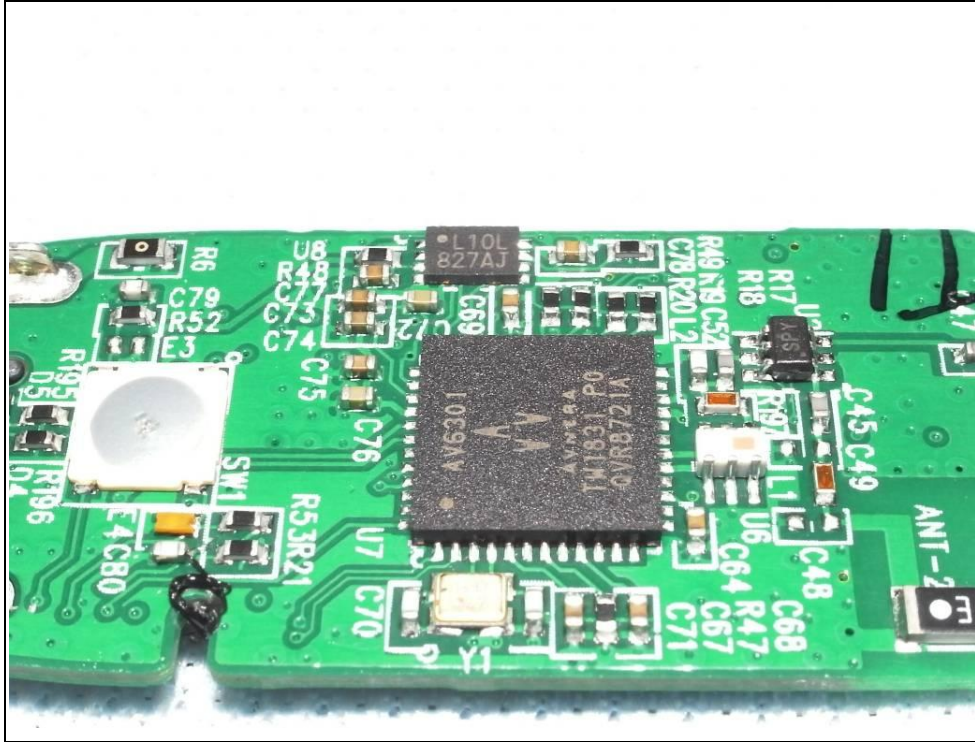

Spectrum Research & Testing Lab., Inc.
No.167, Ln. 780, Shan-Tong Rd., Ling 8, Shan-Tong Li,
Chung-Li Dist., Taoyuan City 320, Taiwan (R.O.C.)

IC