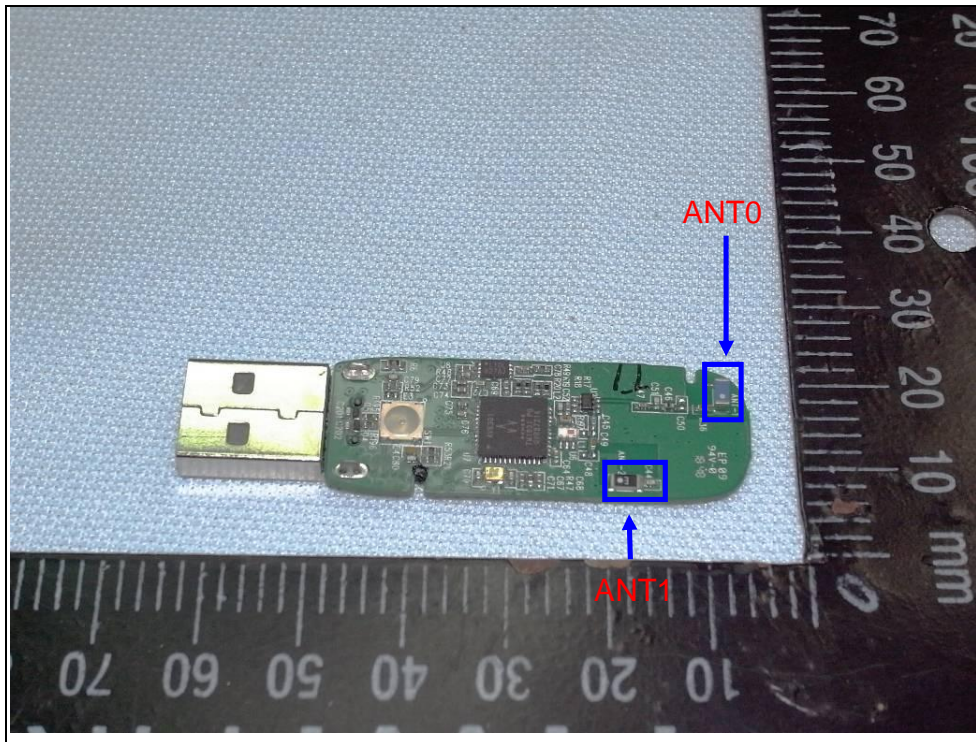

## PHOTOS OF EUT - Internal

TOP

**Spectrum Research & Testing Lab., Inc.**  
No.167, Ln. 780, Shan-Tong Rd., Ling 8, Shan-Tong Li,  
Chung-Li Dist., Taoyuan City 320, Taiwan (R.O.C.)

PORT

PCB

Spectrum Research & Testing Lab., Inc.  
No.167, Ln. 780, Shan-Tong Rd., Ling 8, Shan-Tong Li,  
Chung-Li Dist., Taoyuan City 320, Taiwan (R.O.C.)