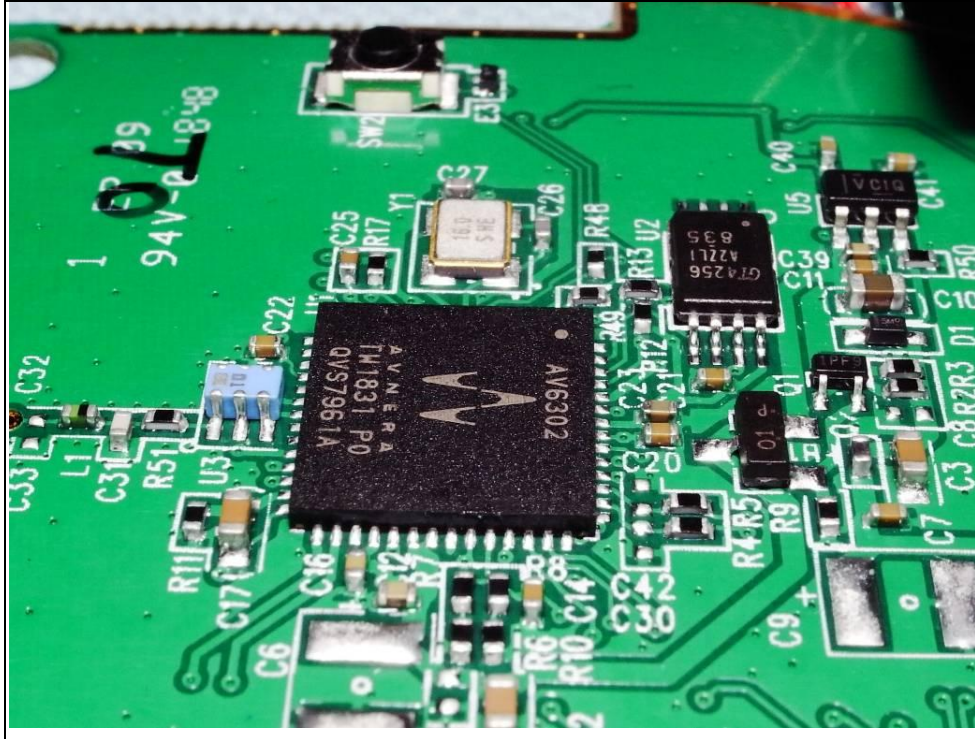

Spectrum Research & Testing Lab., Inc.
No.167, Ln. 780, Shan-Tong Rd., Ling 8, Shan-Tong Li,
Chung-Li Dist., Taoyuan City 320, Taiwan (R.O.C.)

IC