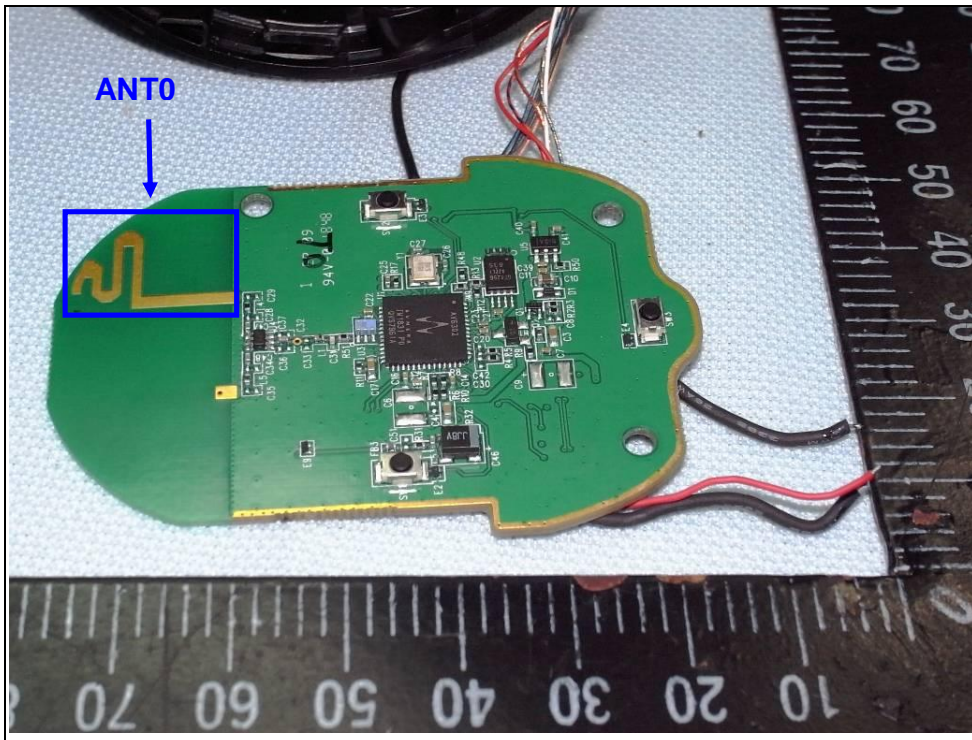

## PHOTOS OF EUT - Internal

TOP

**Spectrum Research & Testing Lab., Inc.**  
No.167, Ln. 780, Shan-Tong Rd., Ling 8, Shan-Tong Li,  
Chung-Li Dist., Taoyuan City 320, Taiwan (R.O.C.)

PORT

PCB-1

**Spectrum Research & Testing Lab., Inc.**  
No.167, Ln. 780, Shan-Tong Rd., Ling 8, Shan-Tong Li,  
Chung-Li Dist., Taoyuan City 320, Taiwan (R.O.C.)

PCB-2

**Spectrum Research & Testing Lab., Inc.**  
No.167, Ln. 780, Shan-Tong Rd., Ling 8, Shan-Tong Li,  
Chung-Li Dist., Taoyuan City 320, Taiwan (R.O.C.)

PCB-3

**Spectrum Research & Testing Lab., Inc.**  
No.167, Ln. 780, Shan-Tong Rd., Ling 8, Shan-Tong Li,  
Chung-Li Dist., Taoyuan City 320, Taiwan (R.O.C.)