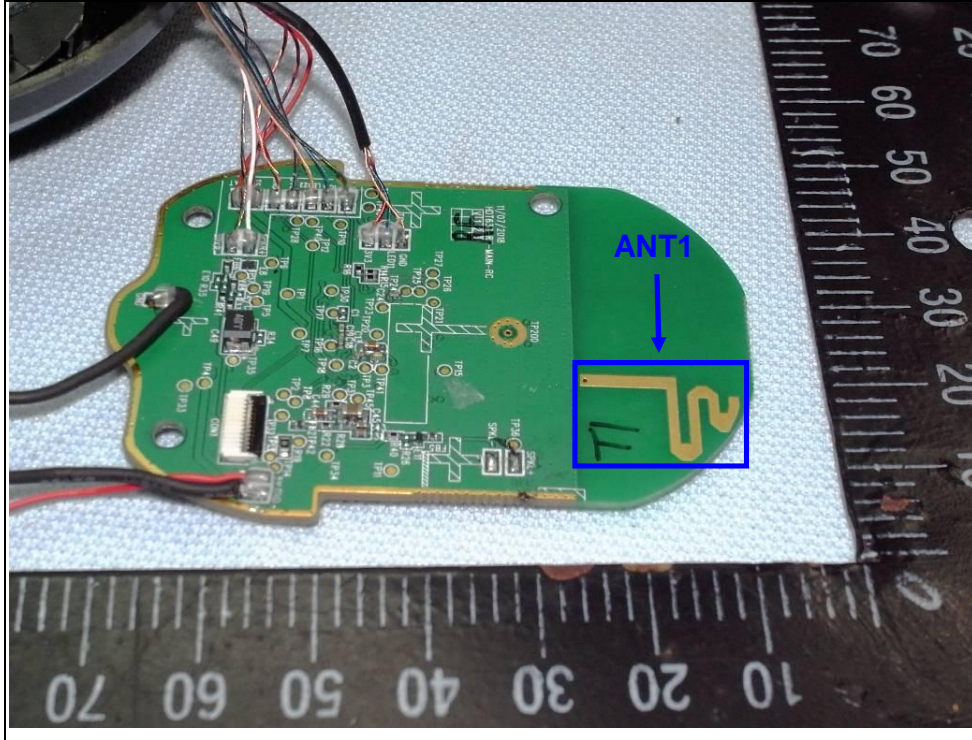

## PHOTOS OF EUT - Internal

TOP

**Spectrum Research & Testing Lab., Inc.**  
No.167, Ln. 780, Shan-Tong Rd., Ling 8, Shan-Tong Li,  
Chung-Li Dist., Taoyuan City 320, Taiwan (R.O.C.)

PORT

PCB-1

**Spectrum Research & Testing Lab., Inc.**  
No.167, Ln. 780, Shan-Tong Rd., Ling 8, Shan-Tong Li,  
Chung-Li Dist., Taoyuan City 320, Taiwan (R.O.C.)

PCB-2

**Spectrum Research & Testing Lab., Inc.**  
No.167, Ln. 780, Shan-Tong Rd., Ling 8, Shan-Tong Li,  
Chung-Li Dist., Taoyuan City 320, Taiwan (R.O.C.)

PCB-3

**Spectrum Research & Testing Lab., Inc.**  
No.167, Ln. 780, Shan-Tong Rd., Ling 8, Shan-Tong Li,  
Chung-Li Dist., Taoyuan City 320, Taiwan (R.O.C.)