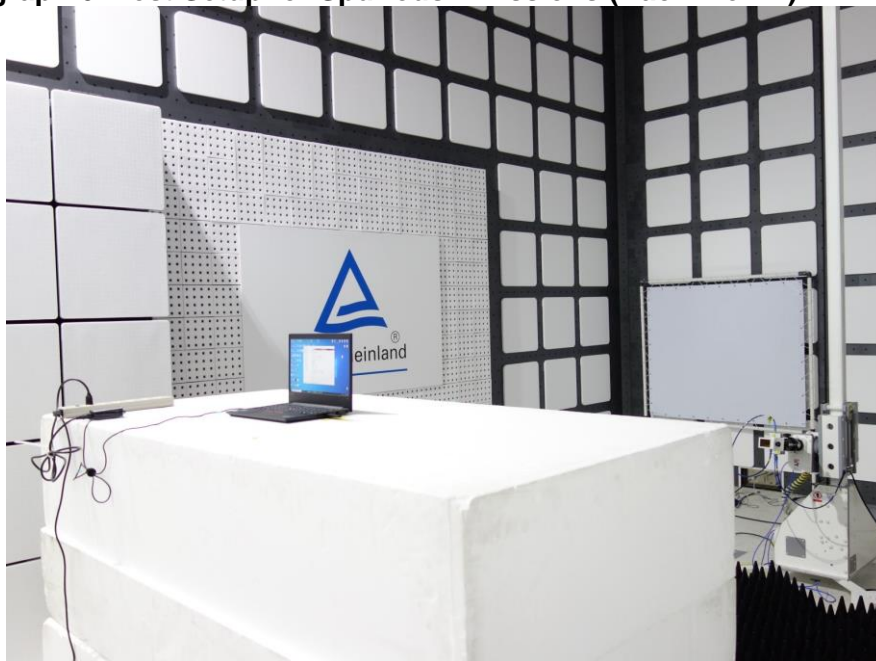

Product: HyperX Cloud Core Wireless adapter

Type Identification: CL004WA

**Photograph 1: Test Setup for Spurious Emissions (Front View 1)**

**Photograph 2: Test Setup for Spurious Emissions (Front View 2)**

Product: HyperX Cloud Core Wireless adapter

Type Identification: CL004WA

**Photograph 3: Test Setup for Spurious Emissions (Back View 1)**

**Photograph 4: Test Setup for Spurious Emissions (Back View 2)**

Product: HyperX Cloud Core Wireless adapter

Type Identification: CL004WA

**Photograph 5: Test Setup for Spurious Emissions (Back View 3)**

**Photograph 6: Test Setup for Spurious Emissions (Back View 4)**