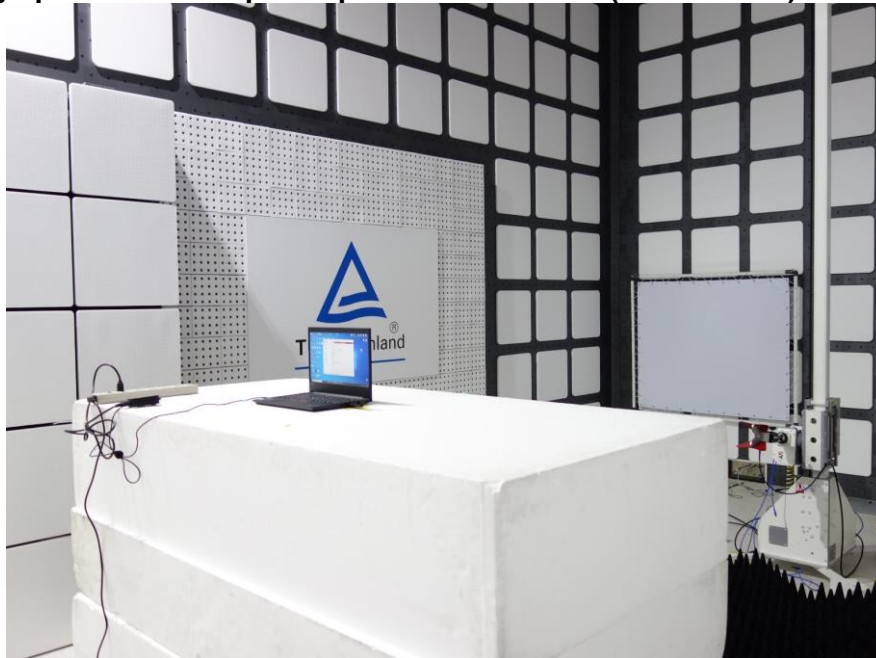

Product: HyperX Cloud Core Wireless adapter

Type Identification: CL004WA

**Photograph 1: Test Setup for Spurious Emissions (Front View 1)**

**Photograph 2: Test Setup for Spurious Emissions (Front View 2)**

Product: HyperX Cloud Core Wireless adapter

Type Identification: CL004WA

**Photograph 3: Test Setup for Spurious Emissions (Back View 1)**

**Photograph 4: Test Setup for Spurious Emissions (Back View 2)**

Product: HyperX Cloud Core Wireless adapter

Type Identification: CL004WA

**Photograph 5: Test Setup for Spurious Emissions (Back View 3)**

**Photograph 6: Test Setup for Spurious Emissions (Back View 4)**