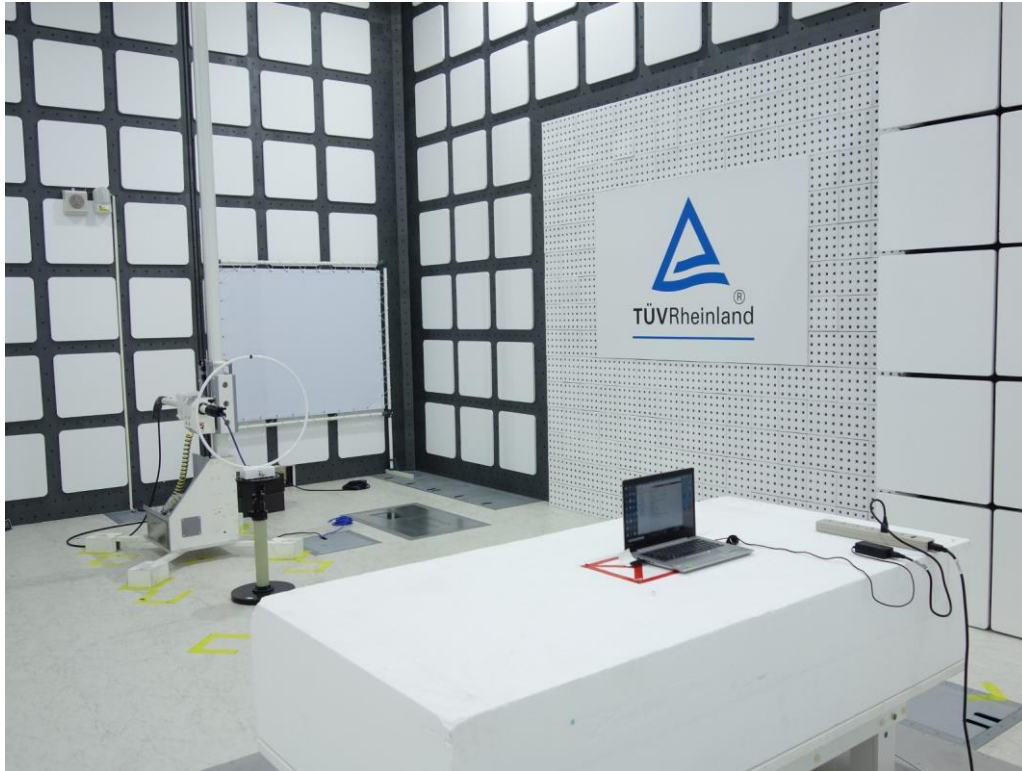

Product: HyperX Cloud II Wireless Adapter
Type Identification: CL002WA

Photographs of the Test Set-Up

Photograph 1: Set-up for Spurious Emissions (Front View 1)

Product: HyperX Cloud II Wireless Adapter

Type Identification: CL002WA

Photograph 2: Set-up for Spurious Emissions (Front View 2)

Photograph 3: Set-up for Spurious Emissions (Back View 1)

Product: HyperX Cloud II Wireless Adapter

Type Identification: CL002WA

Photograph 4: Set-up for Spurious Emissions (Back View 2)

Photograph 5: Set-up for Spurious Emissions (Back View 3)

Product: HyperX Cloud II Wireless Adapter
Type Identification: CL002WA

Photograph 6: Set-up for Spurious Emissions (Back View 4)

Photograph 7: Set-up for AC Mains Conducted Testing (Front View)