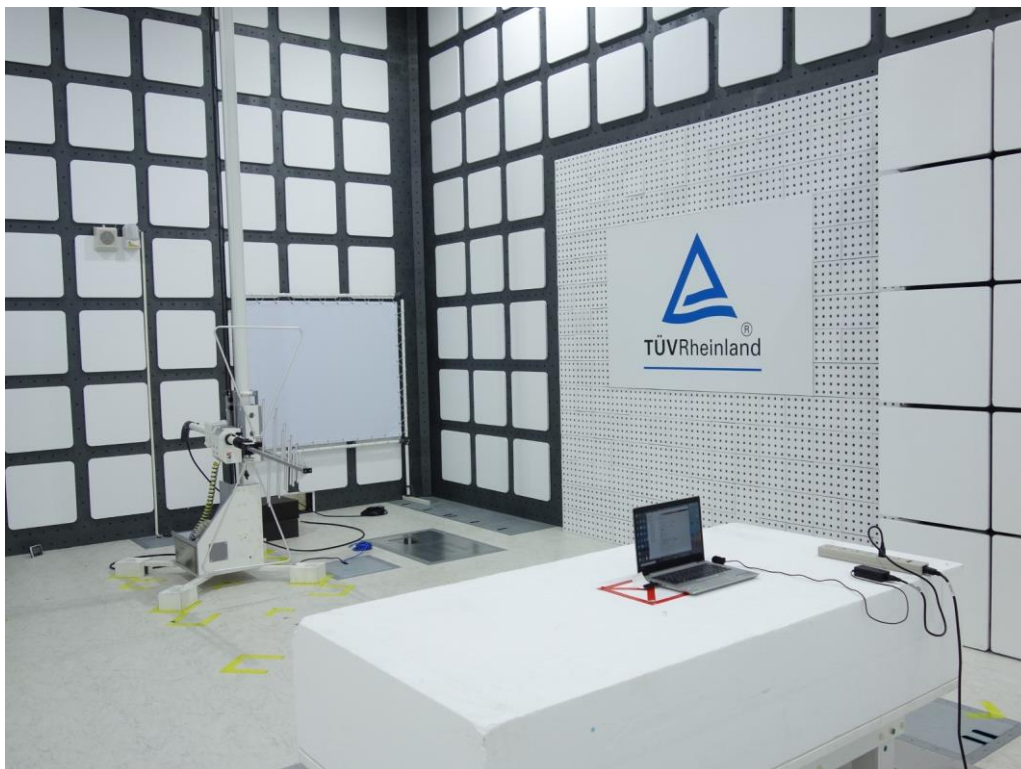

Product: HyperX Cloud II Wireless Adapter
Type Identification: CL002WA

Photographs of the Test Set-Up

Photograph 1: Set-up for Spurious Emissions (Front View 1)

Product: HyperX Cloud II Wireless Adapter

Type Identification: CL002WA

Photograph 2: Set-up for Spurious Emissions (Front View 2)

Photograph 3: Set-up for Spurious Emissions (Back View 1)

Product: HyperX Cloud II Wireless Adapter

Type Identification: CL002WA

Photograph 4: Set-up for Spurious Emissions (Back View 2)

Photograph 5: Set-up for Spurious Emissions (Back View 3)

Product: HyperX Cloud II Wireless Adapter
Type Identification: CL002WA

Photograph 6: Set-up for Spurious Emissions (Back View 4)

Photograph 7: Set-up for AC Mains Conducted Testing (Front View)