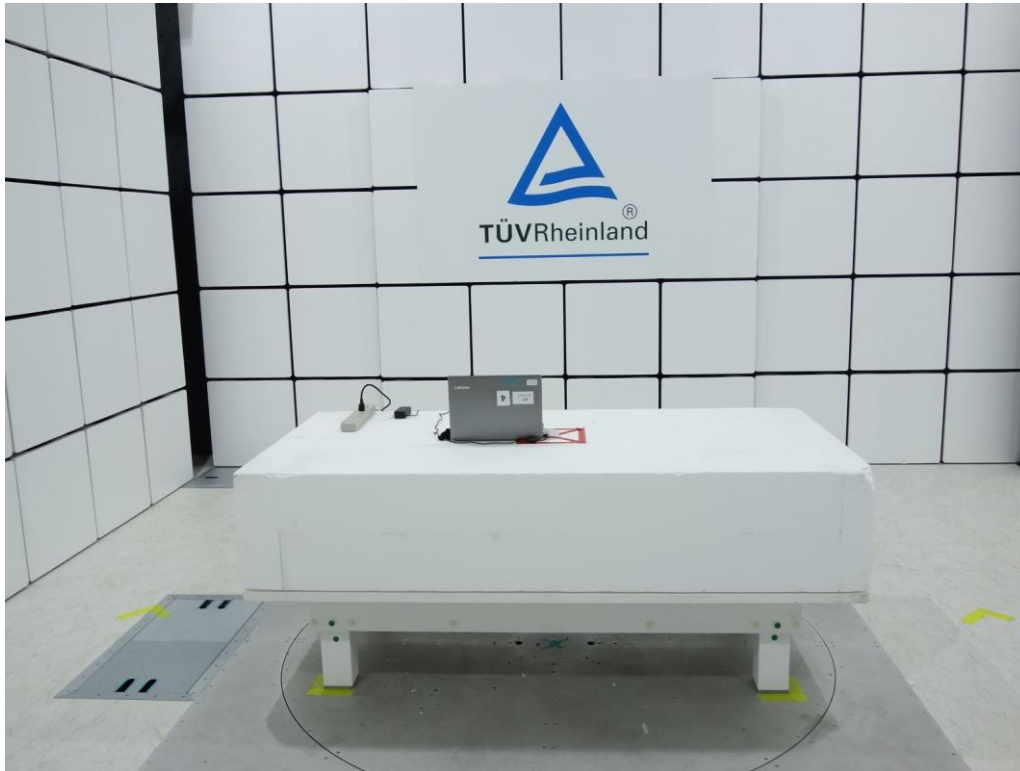

Product: HyperX Cloud II Wireless Adapter
Type Identification: CL002WA

Photographs of the Test Set-Up

Photograph 1: Set-up for Spurious Emissions (Front View 1)

Product: HyperX Cloud II Wireless Adapter

Type Identification: CL002WA

Photograph 2: Set-up for Spurious Emissions (Front View 2)

Photograph 3: Set-up for Spurious Emissions (Back View 1)

Product: HyperX Cloud II Wireless Adapter

Type Identification: CL002WA

Photograph 4: Set-up for Spurious Emissions (Back View 2)

Photograph 5: Set-up for Spurious Emissions (Back View 3)

Product: HyperX Cloud II Wireless Adapter
Type Identification: CL002WA

Photograph 6: Set-up for Spurious Emissions (Back View 4)

Photograph 7: Set-up for AC Mains Conducted Testing (Front View)