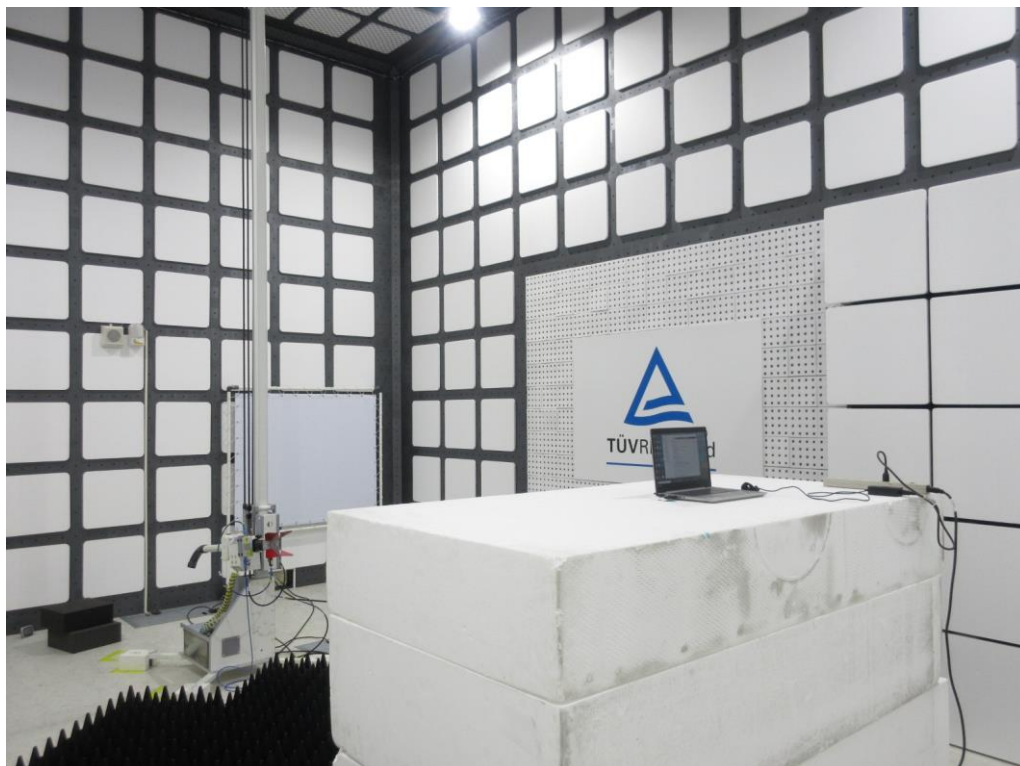

Product: HyperX Cloud II Wireless Adapter
Type Identification: CL002WA

Photographs of the Test Set-Up

Photograph 1: Set-up for Spurious Emissions (Front View 1)

Product: HyperX Cloud II Wireless Adapter

Type Identification: CL002WA

Photograph 2: Set-up for Spurious Emissions (Front View 2)

Photograph 3: Set-up for Spurious Emissions (Back View 1)

Product: HyperX Cloud II Wireless Adapter

Type Identification: CL002WA

Photograph 4: Set-up for Spurious Emissions (Back View 2)

Photograph 5: Set-up for Spurious Emissions (Back View 3)

Product: HyperX Cloud II Wireless Adapter
Type Identification: CL002WA

Photograph 6: Set-up for Spurious Emissions (Back View 4)

Photograph 7: Set-up for AC Mains Conducted Testing (Front View)