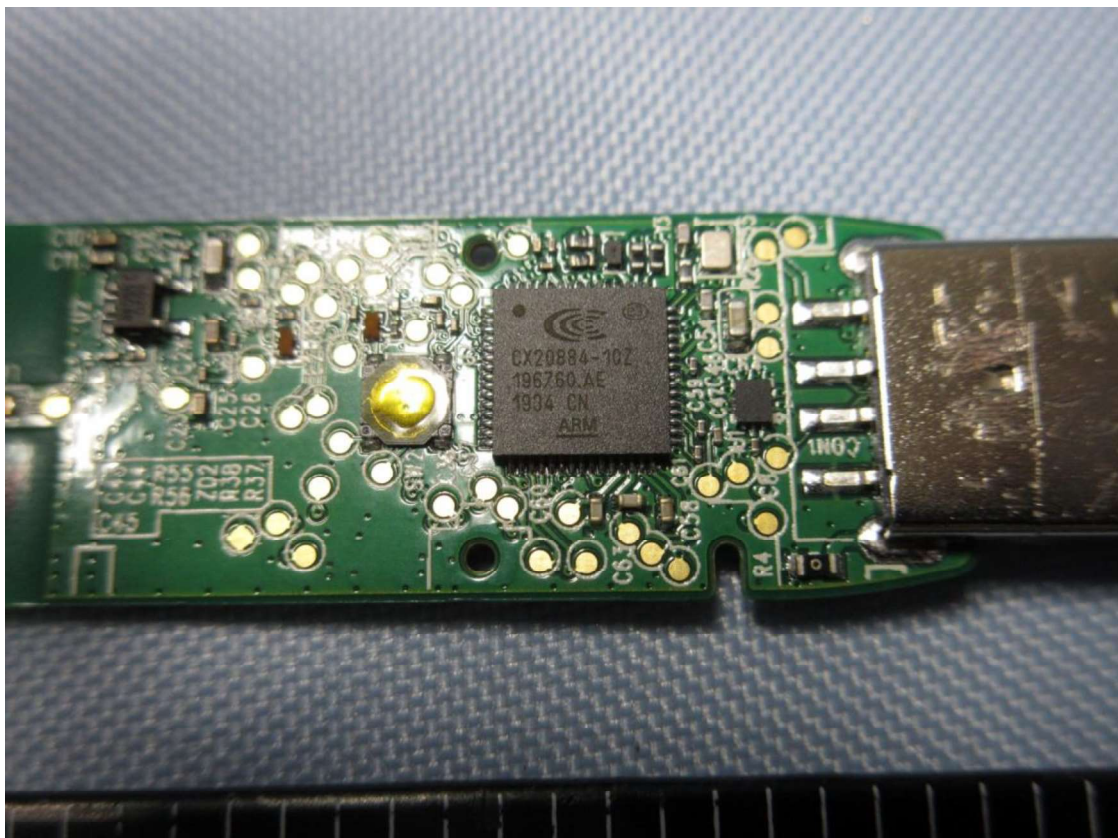

Product: HyperX Cloud II Wireless Adapter
Type Identification: CL002WA

Product: HyperX Cloud II Wireless Adapter
Type Identification: CL002WA

Product: HyperX Cloud II Wireless Adapter
Type Identification: CL002WA