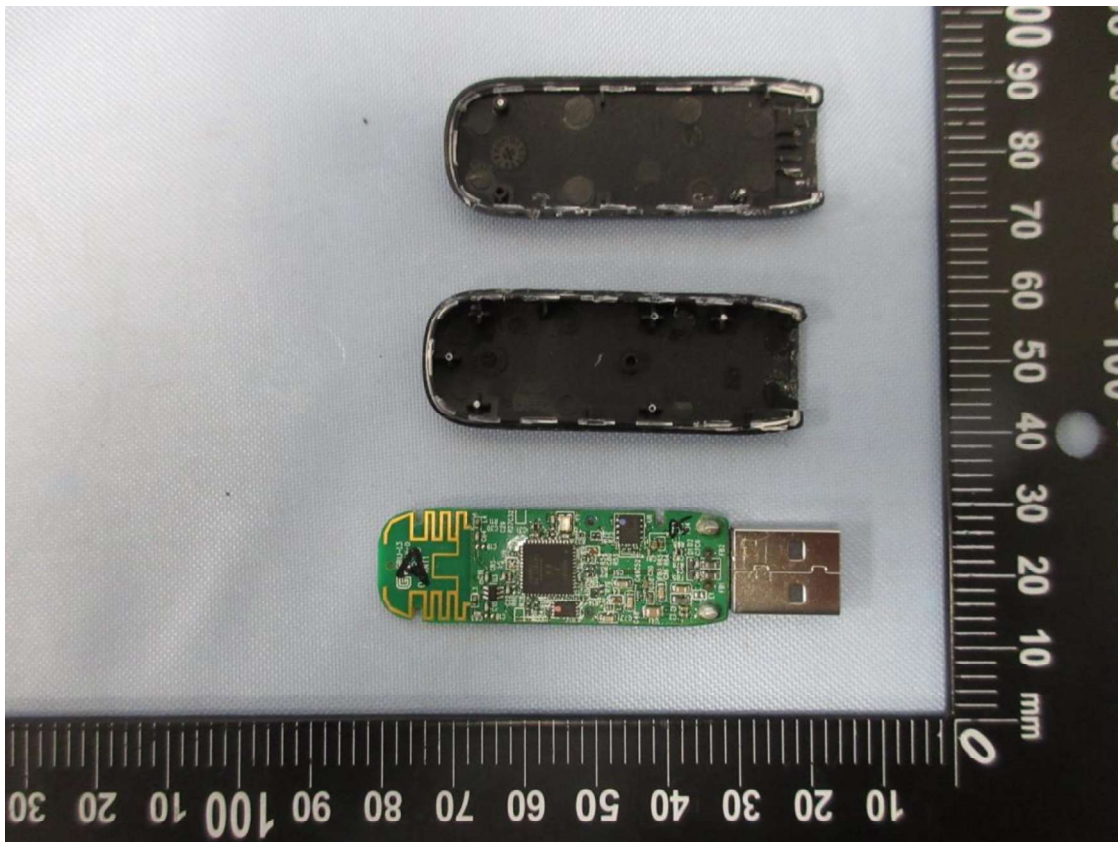

Product: HyperX Cloud II Wireless Adapter
Type Identification: CL002WA

Product: HyperX Cloud II Wireless Adapter
Type Identification: CL002WA

Product: HyperX Cloud II Wireless Adapter
Type Identification: CL002WA