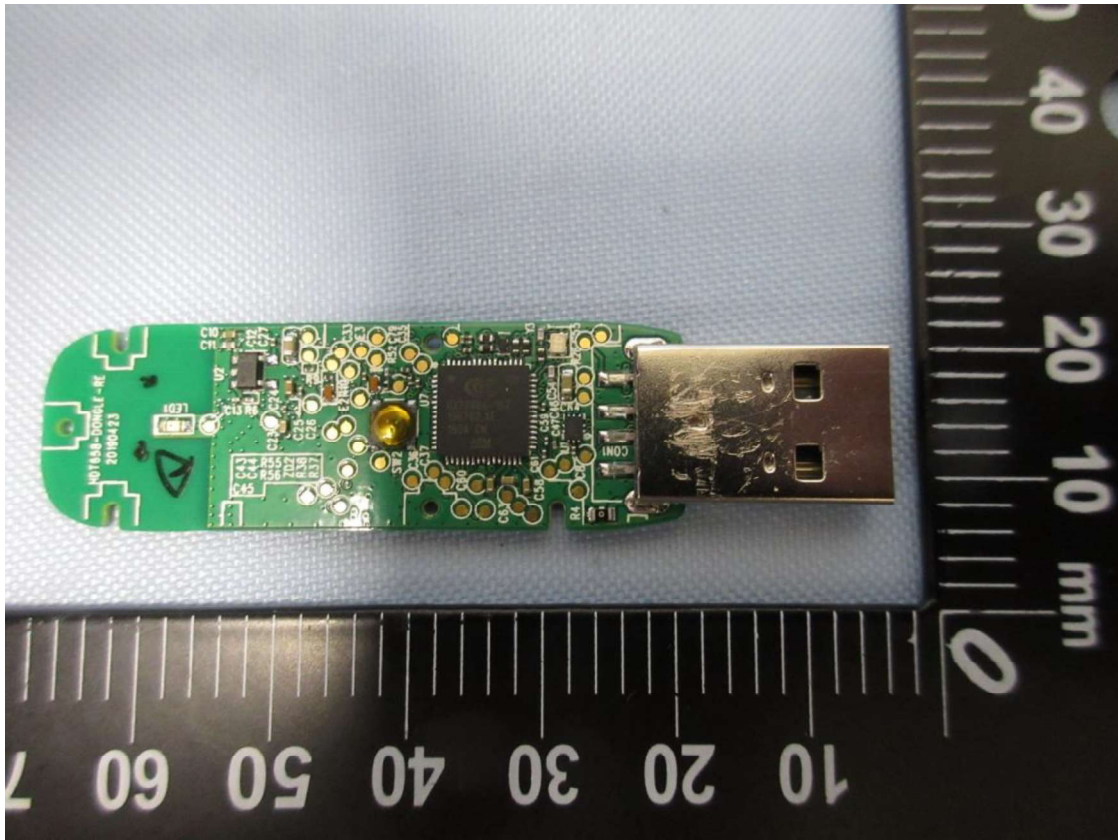

Product: HyperX Cloud II Wireless Adapter
Type Identification: CL002WA

Product: HyperX Cloud II Wireless Adapter
Type Identification: CL002WA

Product: HyperX Cloud II Wireless Adapter
Type Identification: CL002WA