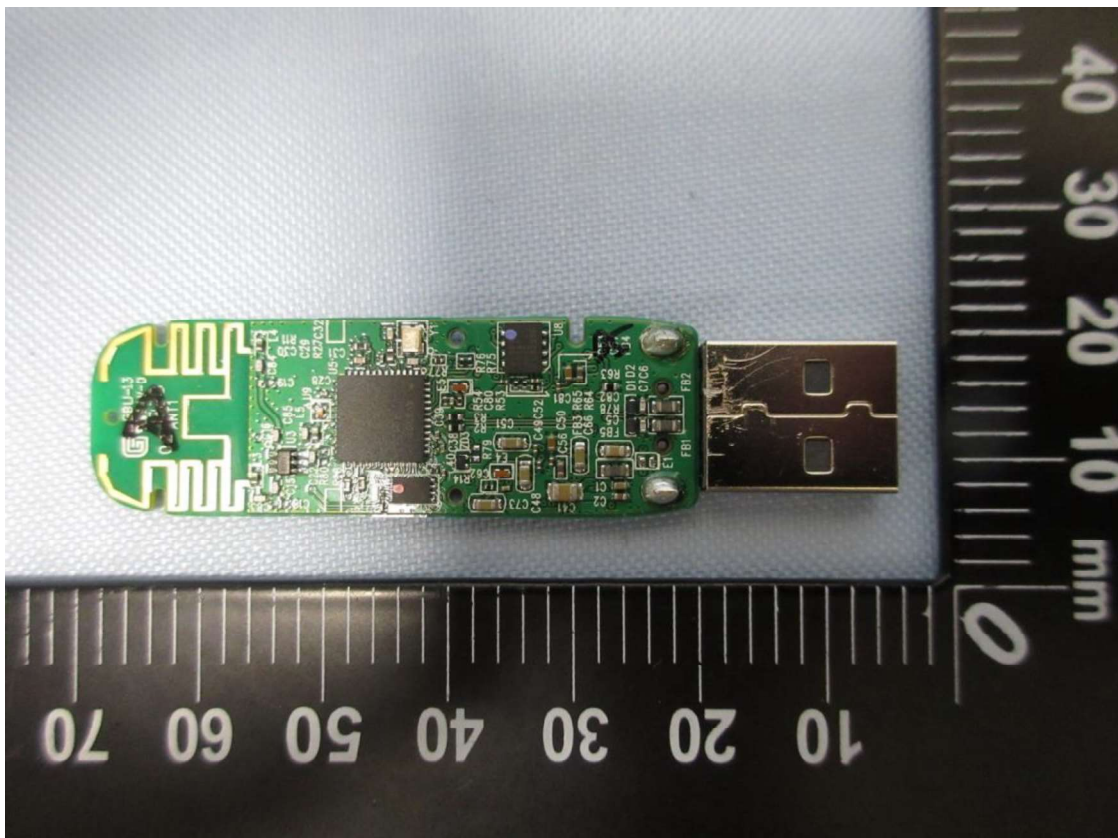

Product: HyperX Cloud II Wireless Adapter
Type Identification: CL002WA

Product: HyperX Cloud II Wireless Adapter
Type Identification: CL002WA

Product: HyperX Cloud II Wireless Adapter
Type Identification: CL002WA