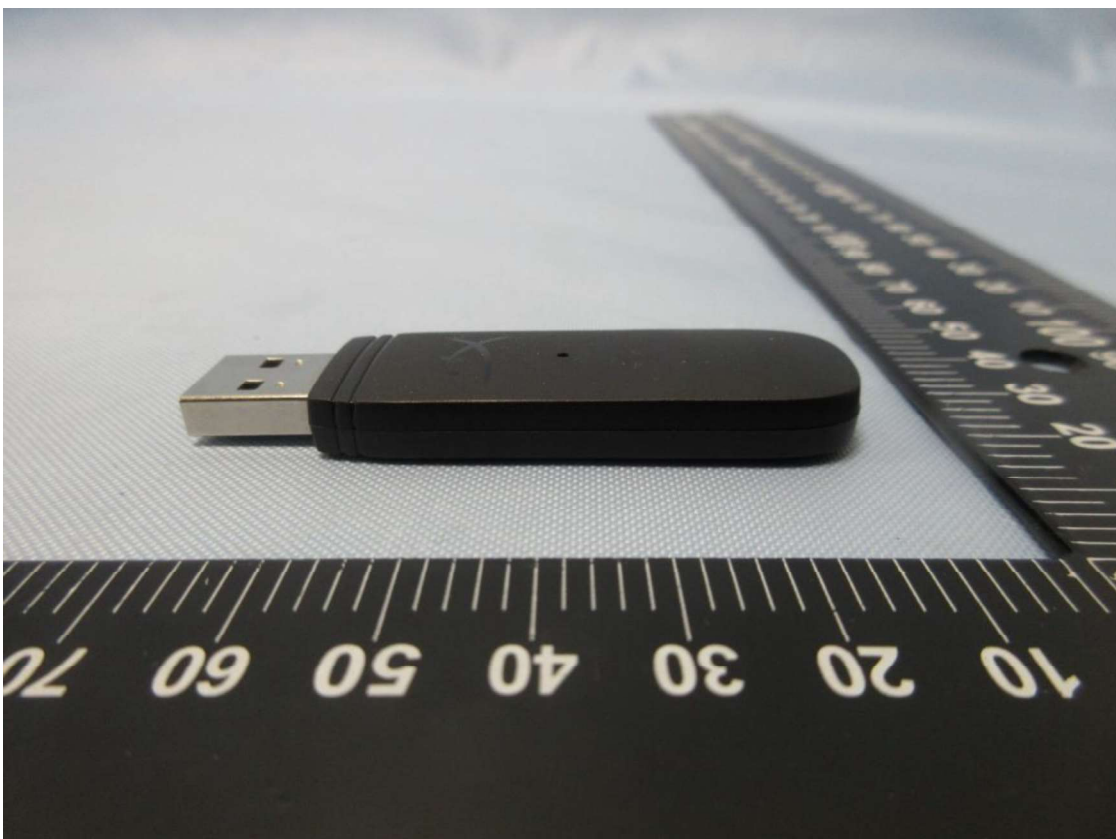

Product: HyperX Cloud II Wireless Adapter  
Type Identification: CL002WA

Product: HyperX Cloud II Wireless Adapter  
Type Identification: CL002WA

Product: HyperX Cloud II Wireless Adapter  
Type Identification: CL002WA