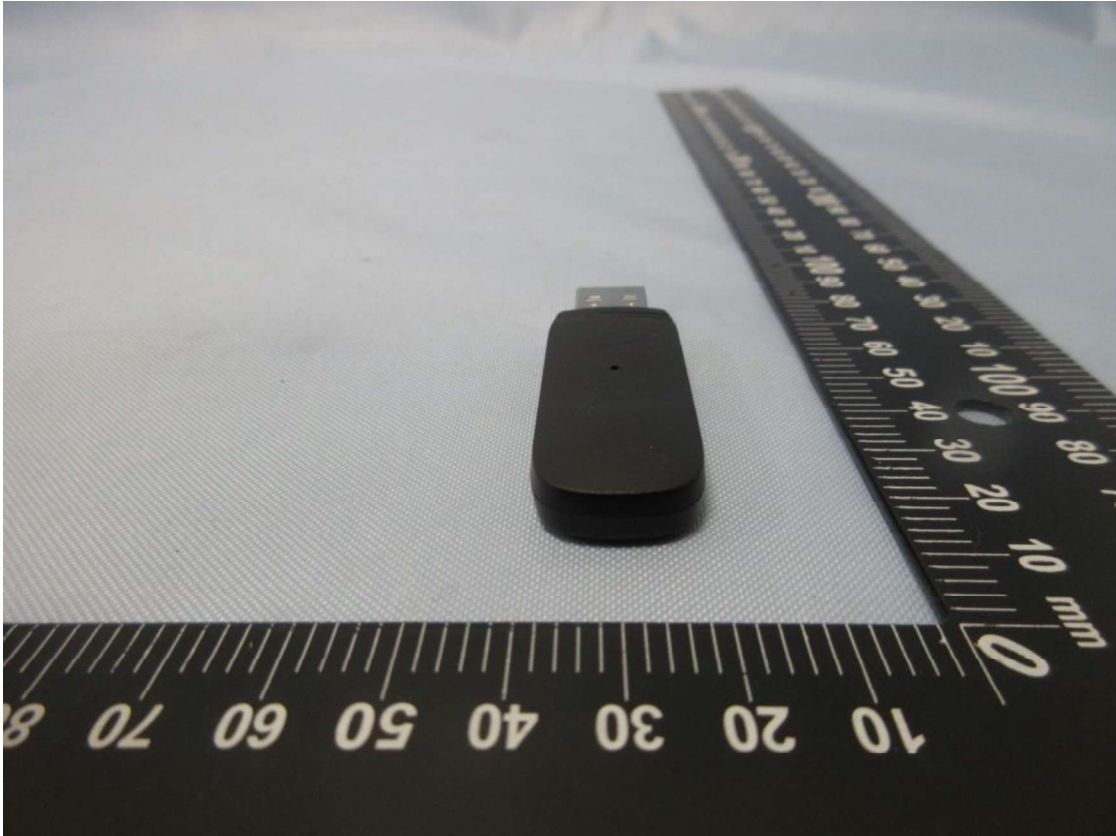

Product: HyperX Cloud II Wireless Adapter  
Type Identification: CL002WA

Product: HyperX Cloud II Wireless Adapter  
Type Identification: CL002WA

Product: HyperX Cloud II Wireless Adapter  
Type Identification: CL002WA