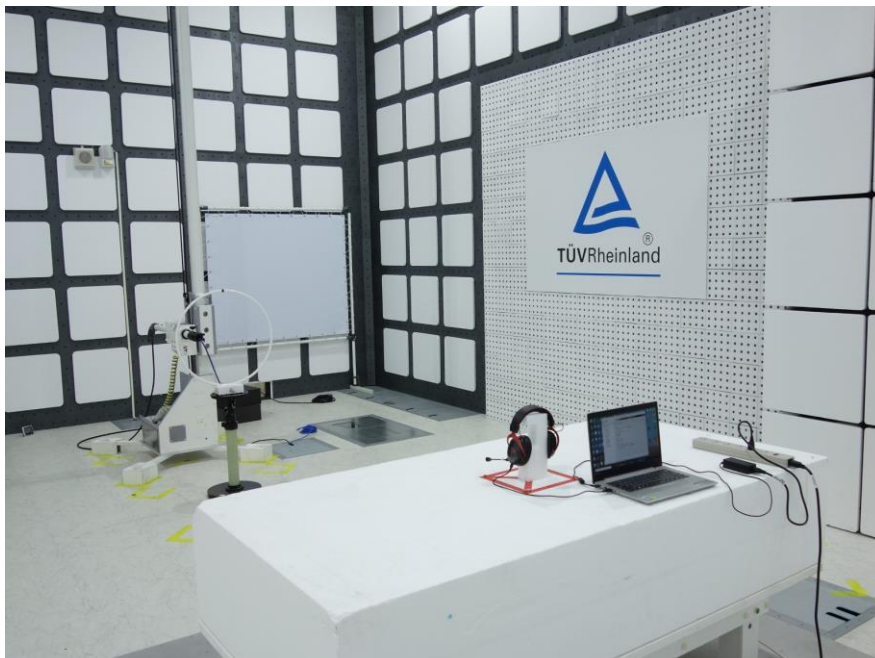

Product: HyperX Cloud II Wireless Headset
Type Identification: CL002

Photographs of the Test Set-Up

Photograph 1: Set-up for Spurious Emissions (Front View 1)

Photograph 2: Set-up for Spurious Emissions (Front View 2)

Product: HyperX Cloud II Wireless Headset

Type Identification: CL002

Photograph 3: Set-up for Spurious Emissions (Back View 1)

Photograph 4: Set-up for Spurious Emissions (Back View 2)

Product: HyperX Cloud II Wireless Headset