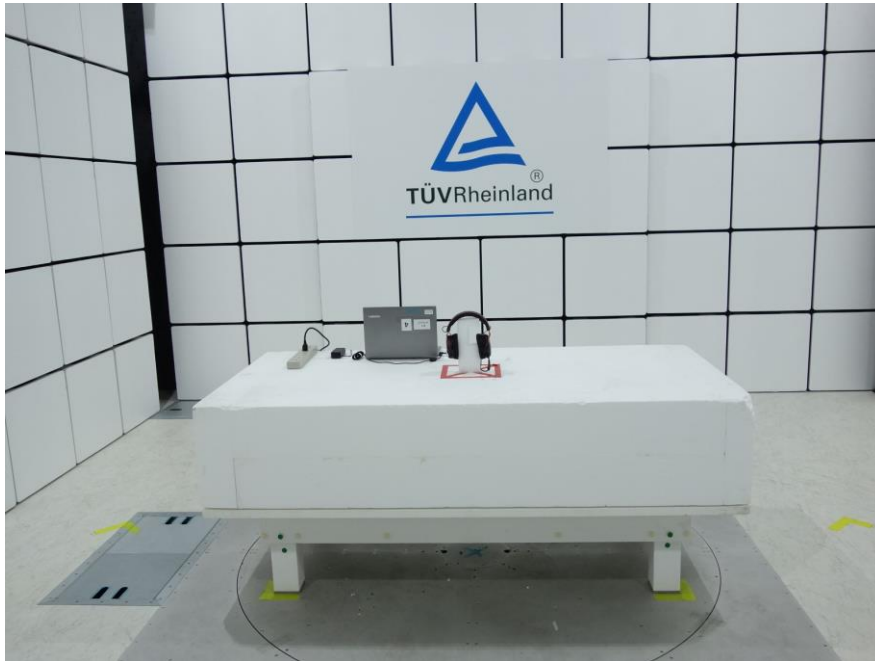

Product: HyperX Cloud II Wireless Headset
Type Identification: CL002

Photographs of the Test Set-Up

Photograph 1: Set-up for Spurious Emissions (Front View 1)

Photograph 2: Set-up for Spurious Emissions (Front View 2)

Product: HyperX Cloud II Wireless Headset

Type Identification: CL002

Photograph 3: Set-up for Spurious Emissions (Back View 1)

Photograph 4: Set-up for Spurious Emissions (Back View 2)

Product: HyperX Cloud II Wireless Headset