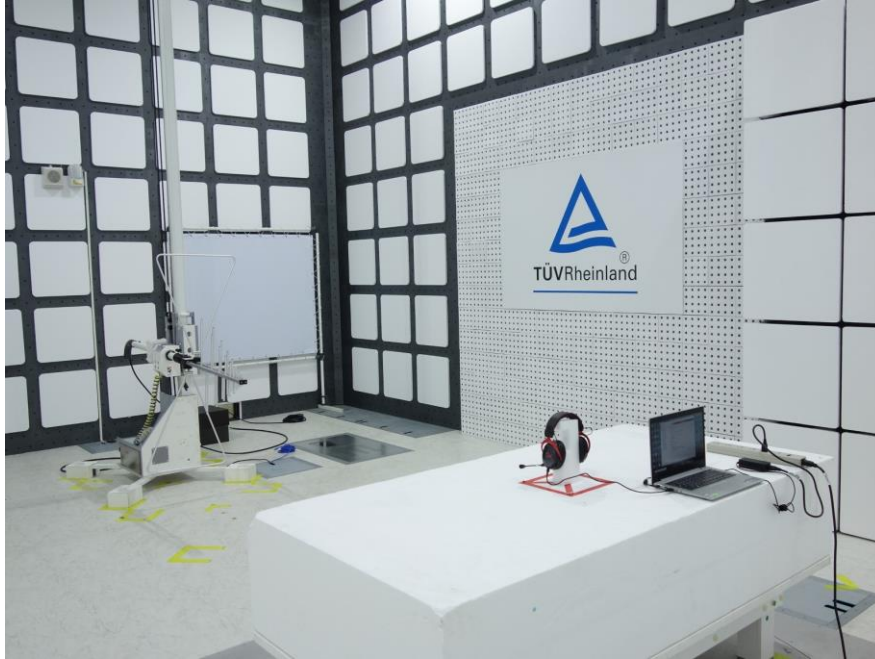

Product: HyperX Cloud II Wireless Headset

Type Identification: CL002

Photograph 3: Set-up for Spurious Emissions (Back View 1)