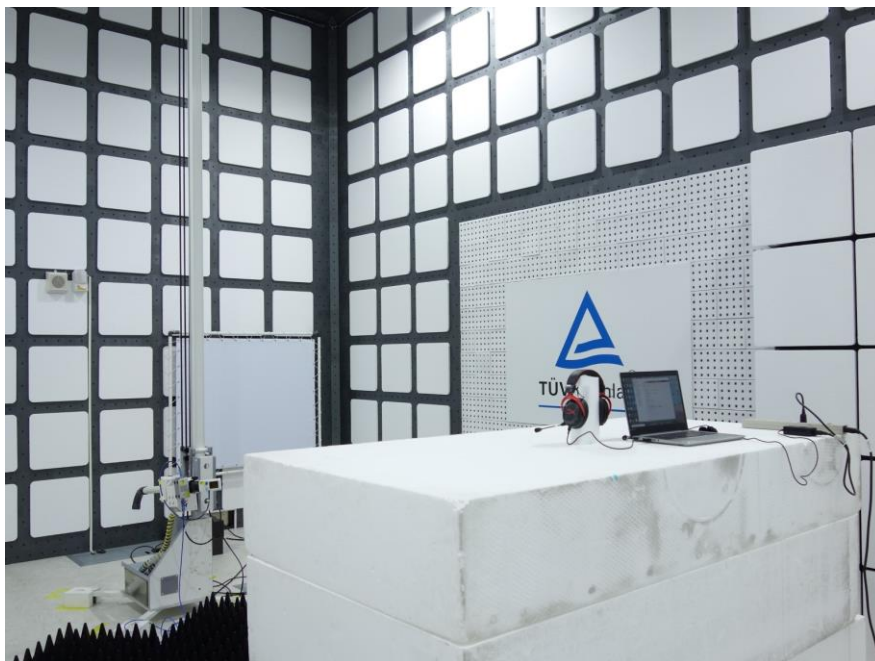

Photograph 6: Set-up for Spurious Emissions (Back View 4)