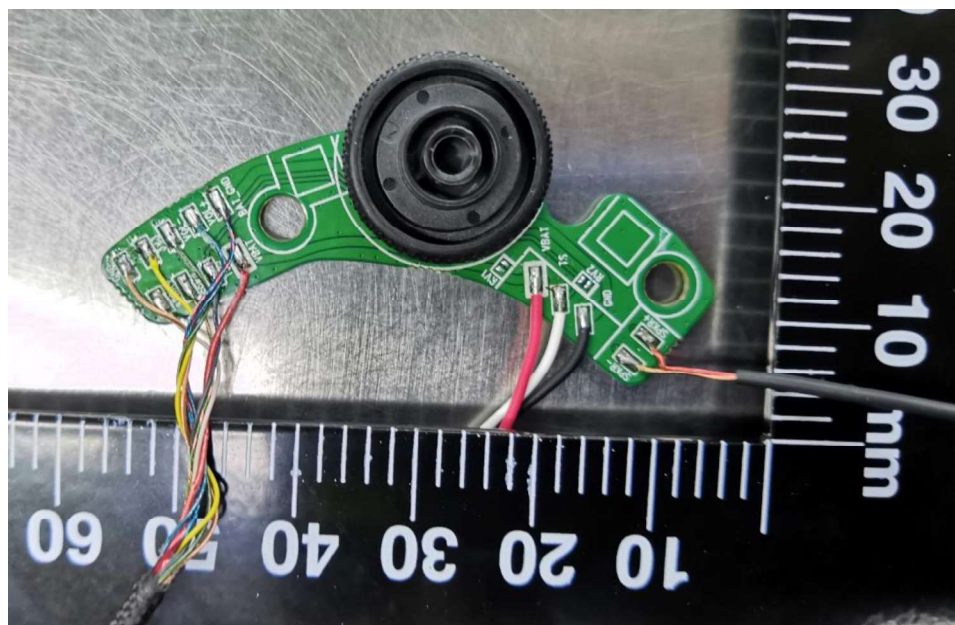

Product: HyperX Cloud II Wireless Headset
Type Identification: CL002

Product: HyperX Cloud II Wireless Headset
Type Identification: CL002

Product: HyperX Cloud II Wireless Headset

Type Identification: CL002