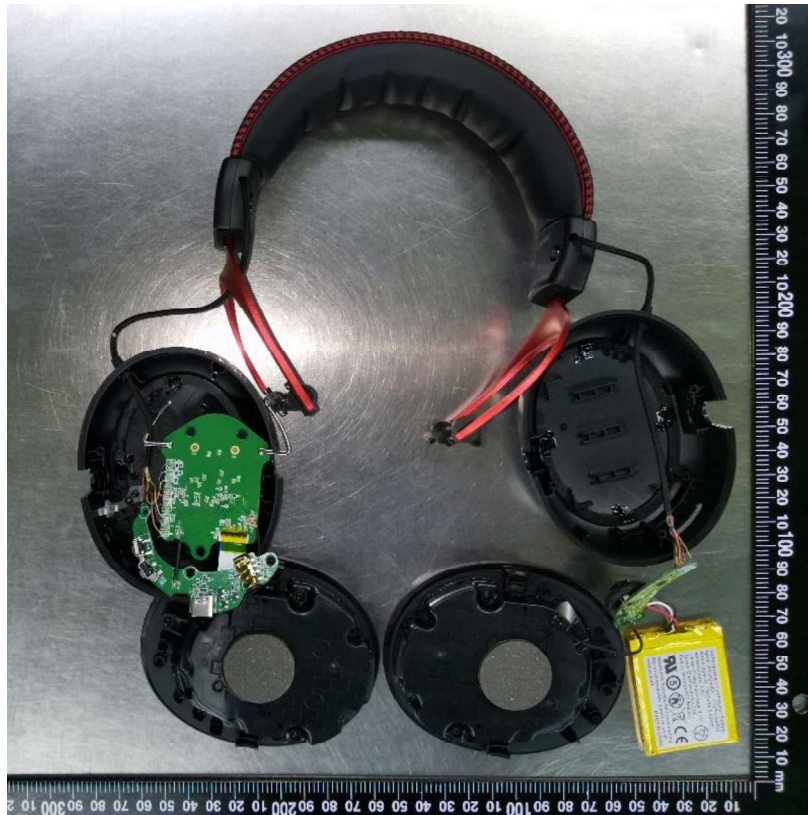

Product: HyperX Cloud II Wireless Headset
Type Identification: CL002

Product: HyperX Cloud II Wireless Headset
Type Identification: CL002

Product: HyperX Cloud II Wireless Headset

Type Identification: CL002