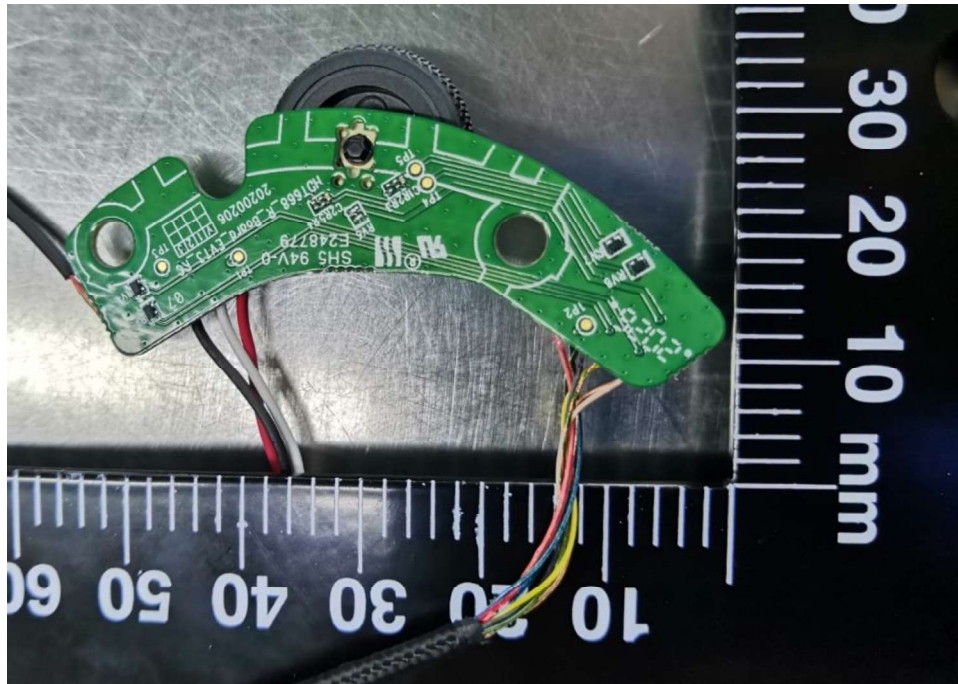

Product: HyperX Cloud II Wireless Headset
Type Identification: CL002

Product: HyperX Cloud II Wireless Headset
Type Identification: CL002

Product: HyperX Cloud II Wireless Headset

Type Identification: CL002