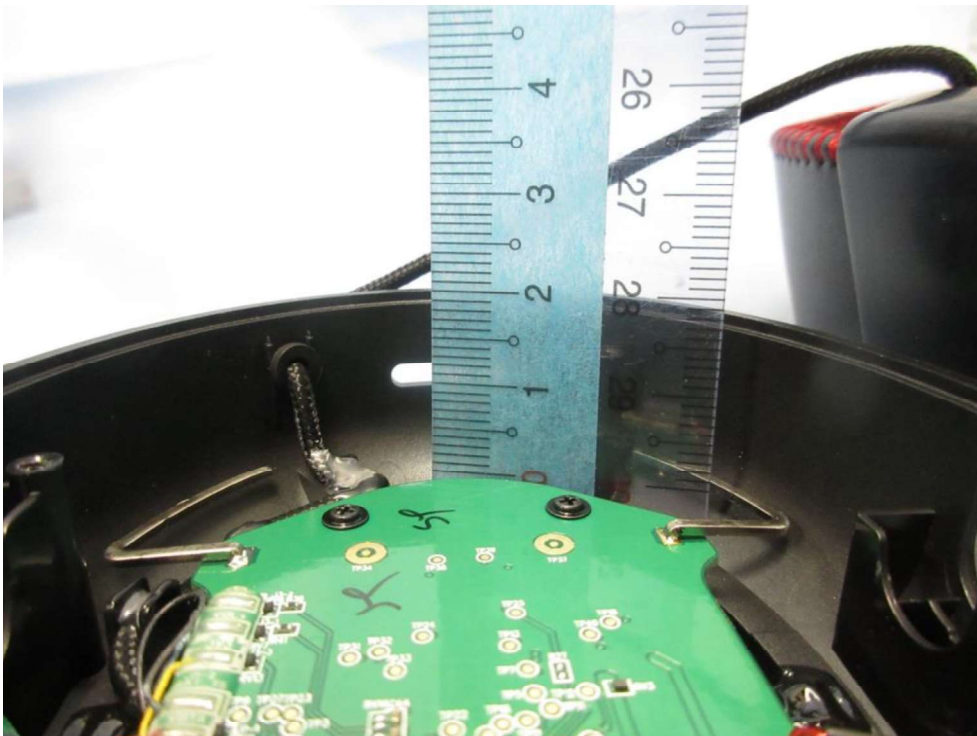

Product: HyperX Cloud II Wireless Headset
Type Identification: CL002