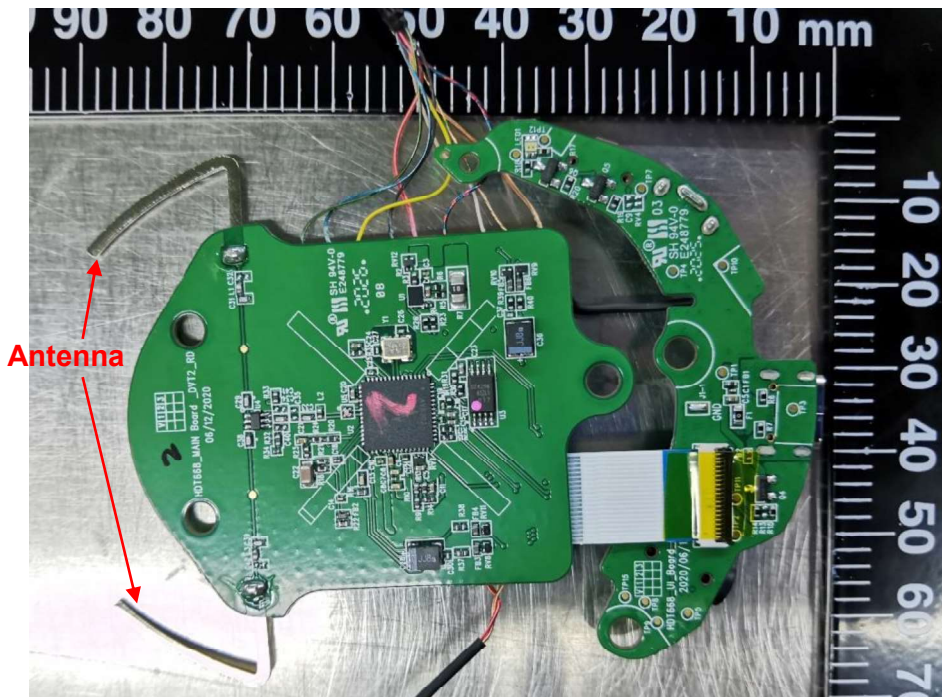

Product: HyperX Cloud II Wireless Headset
Type Identification: CL002

Product: HyperX Cloud II Wireless Headset
Type Identification: CL002

Product: HyperX Cloud II Wireless Headset

Type Identification: CL002