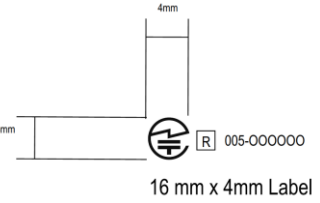

Ear Cup L

Ear Cup R

	Document#	Document Name
	HWC-MEV-0xx.001	HyperX Flight S Headset Label Printing

	Document#	Document Name
	HWC-MEV-0xx.001	HyperX Flight S Dongle Label Printing