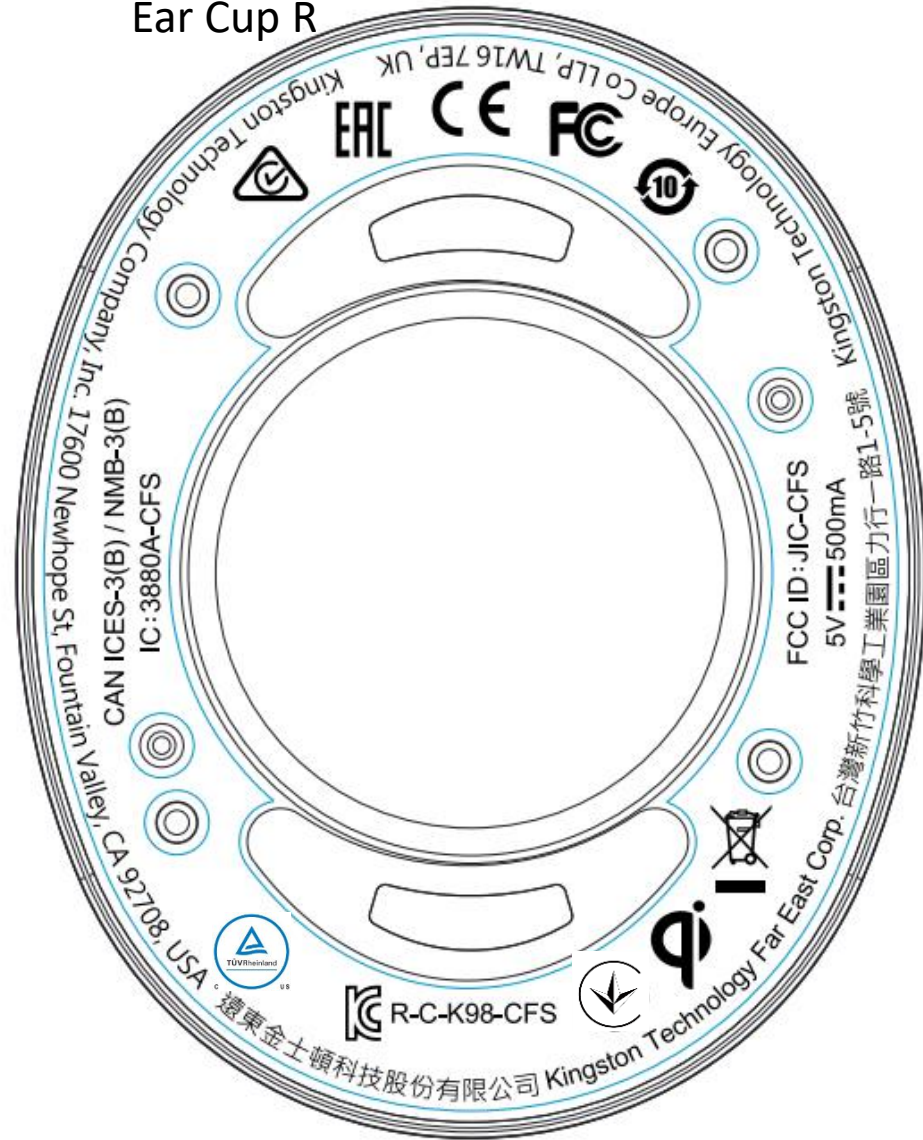

Ear Cup L

Ear Cup R

	Document#	Document Name
	HWC-MEV-0xx.001	HyperX Flight S Headset Label Printing

	Document#	Document Name
	HWC-MEV-0xx.001	HyperX Flight S Dongle Label Printing