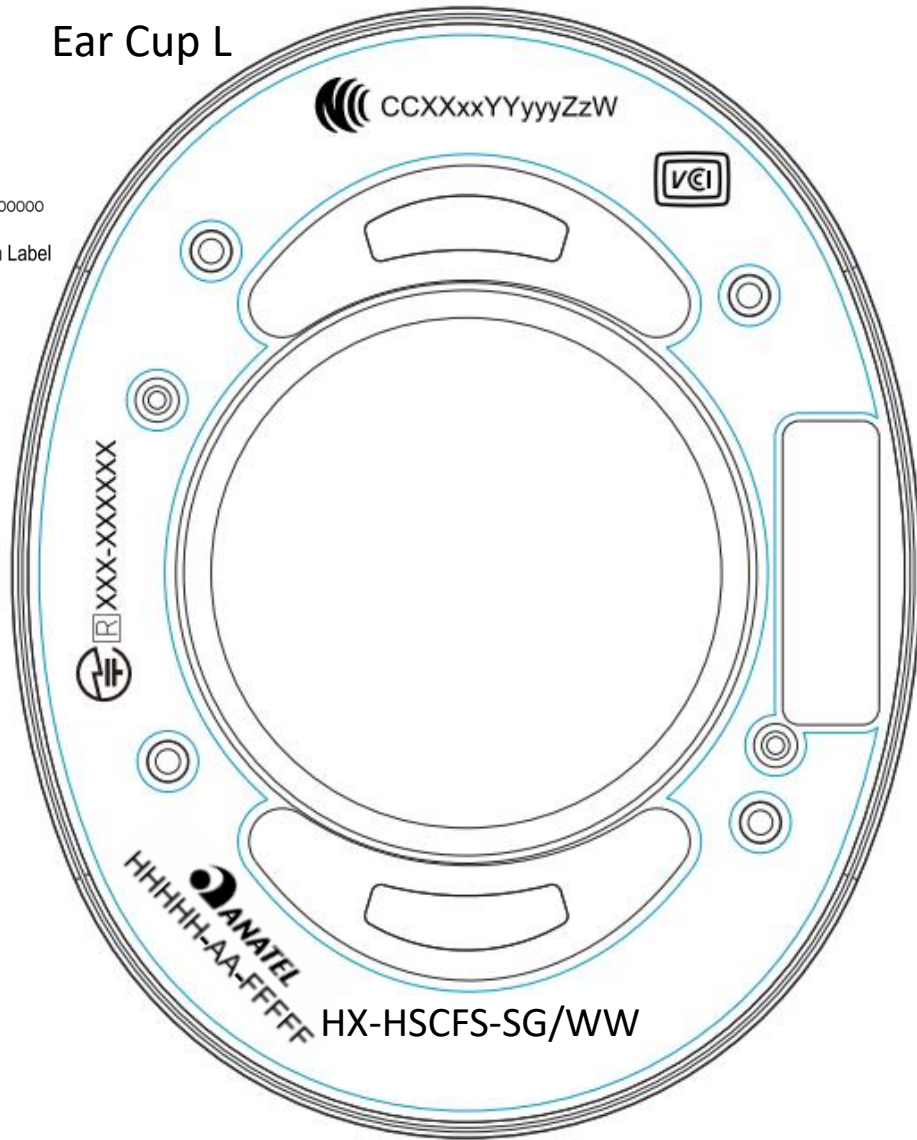

Ear Cup L

Ear Cup R

	Document#	Document Name
	HWC-MEV-0xx.001	HyperX Flight S Headset Label Printing

	Document#	Document Name
	HWC-MEV-0xx.001	HyperX Flight S Dongle Label Printing