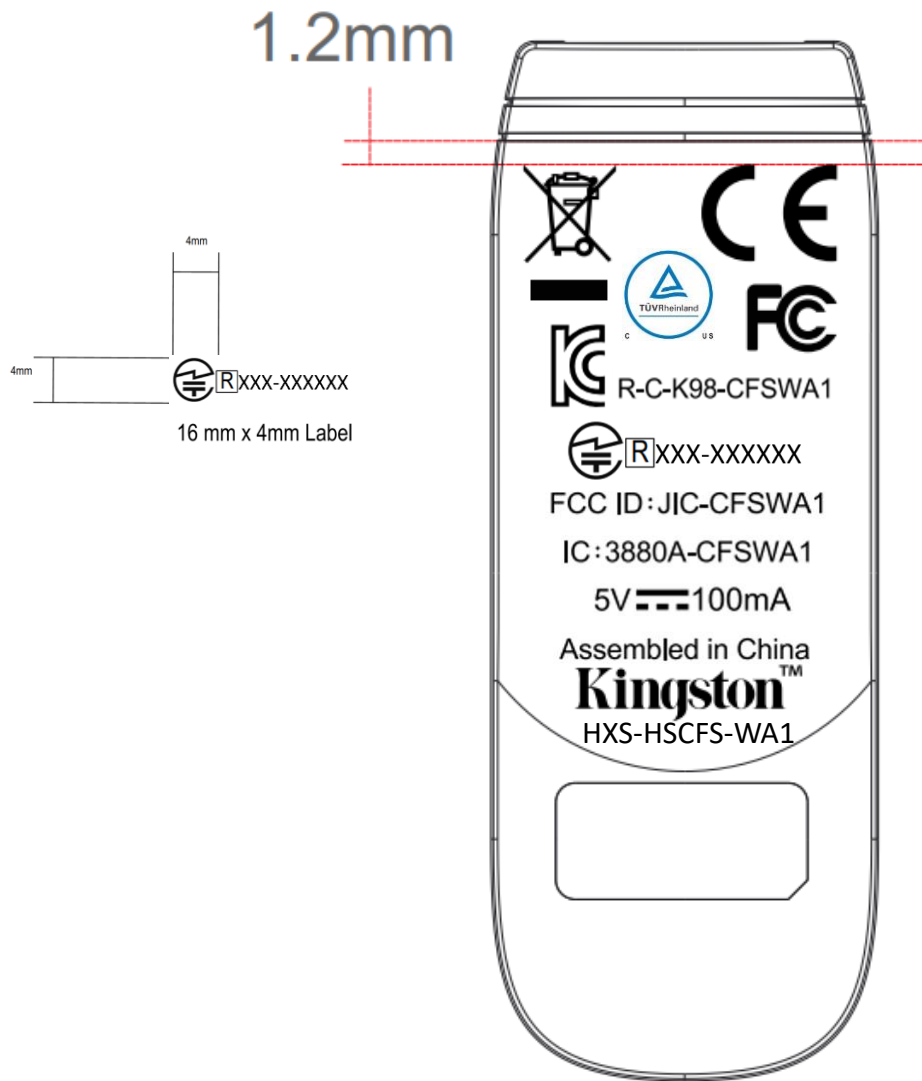

Ear Cup L

Ear Cup R

	Document#	Document Name
	HWC-MEV-0xx.001	HyperX Flight S Headset Label Printing

	Document#	Document Name
	HWC-MEV-0xx.001	HyperX Flight S Dongle Label Printing