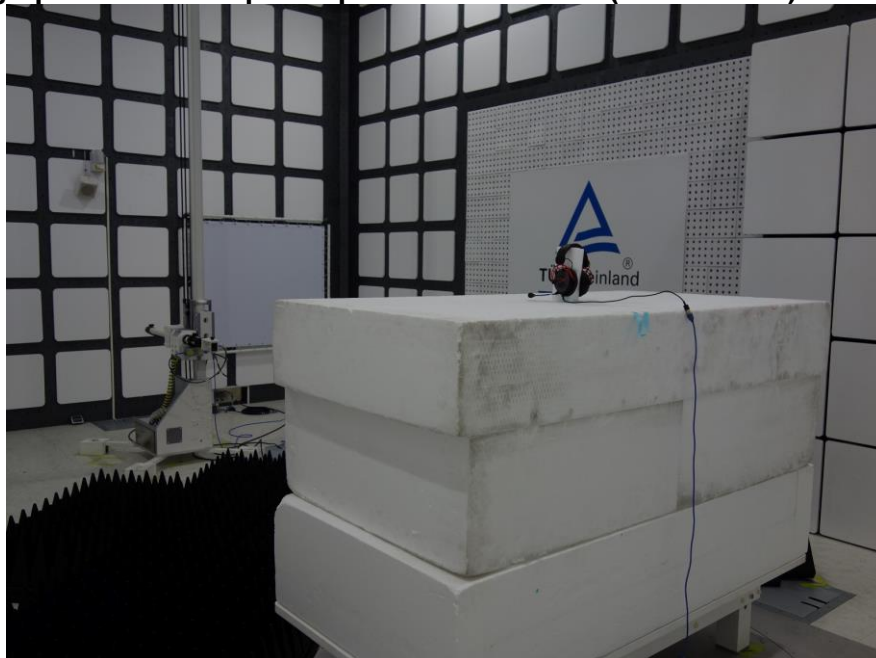

Product: Wireless Headset

Type Identification: CA002

Photograph 1: Test Setup for Spurious Emissions (Front View 1)

Photograph 2: Test Setup for Spurious Emissions (Front View 2)

Product: Wireless Headset

Type Identification: CA002

Photograph 3: Test Setup for Spurious Emissions (Back View 1)

Photograph 4: Test Setup for Spurious Emissions (Back View 2)

Product: Wireless Headset

Type Identification: CA002

Photograph 5: Test Setup for Spurious Emissions (Back View 3)

Photograph 6: Test Setup for Spurious Emissions (Back View 4)

Product: Wireless Headset

Type Identification: CA002

Photograph 7: Test Setup for Mains Conducted Emissions (Front View)

Photograph 8: Test Setup for Mains Conducted Emissions (Back View)