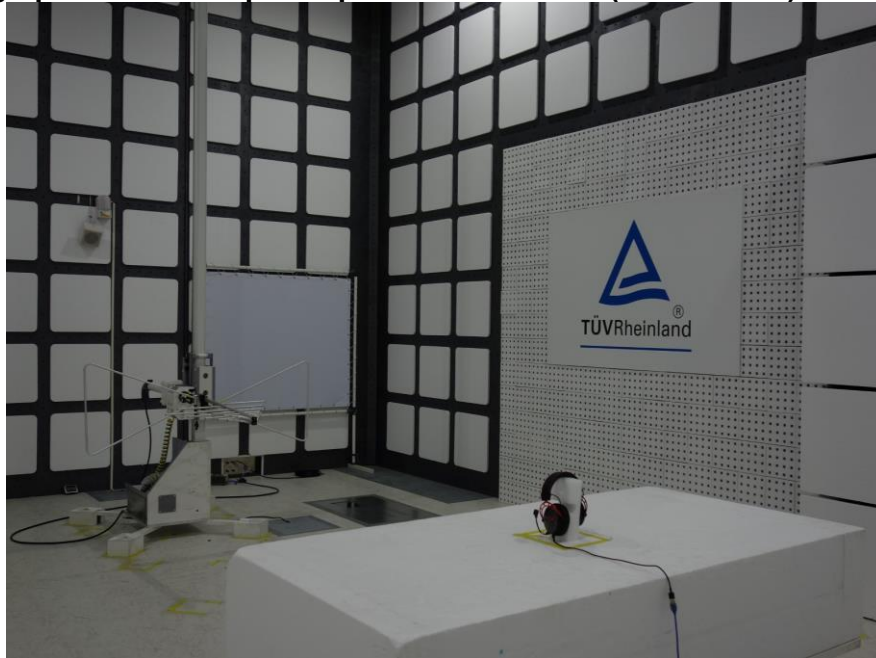

Type Identification: CA002

Photograph 3: Test Setup for Spurious Emissions (Back View 1)

Photograph 4: Test Setup for Spurious Emissions (Back View 2)

Product: Wireless Headset

Type Identification: CA002

Photograph 5: Test Setup for Spurious Emissions (Back View 3)

Photograph 6: Test Setup for Spurious Emissions (Back View 4)

Product: Wireless Headset

Type Identification: CA002

Photograph 7: Test Setup for Mains Conducted Emissions (Front View)

Photograph 8: Test Setup for Mains Conducted Emissions (Back View)