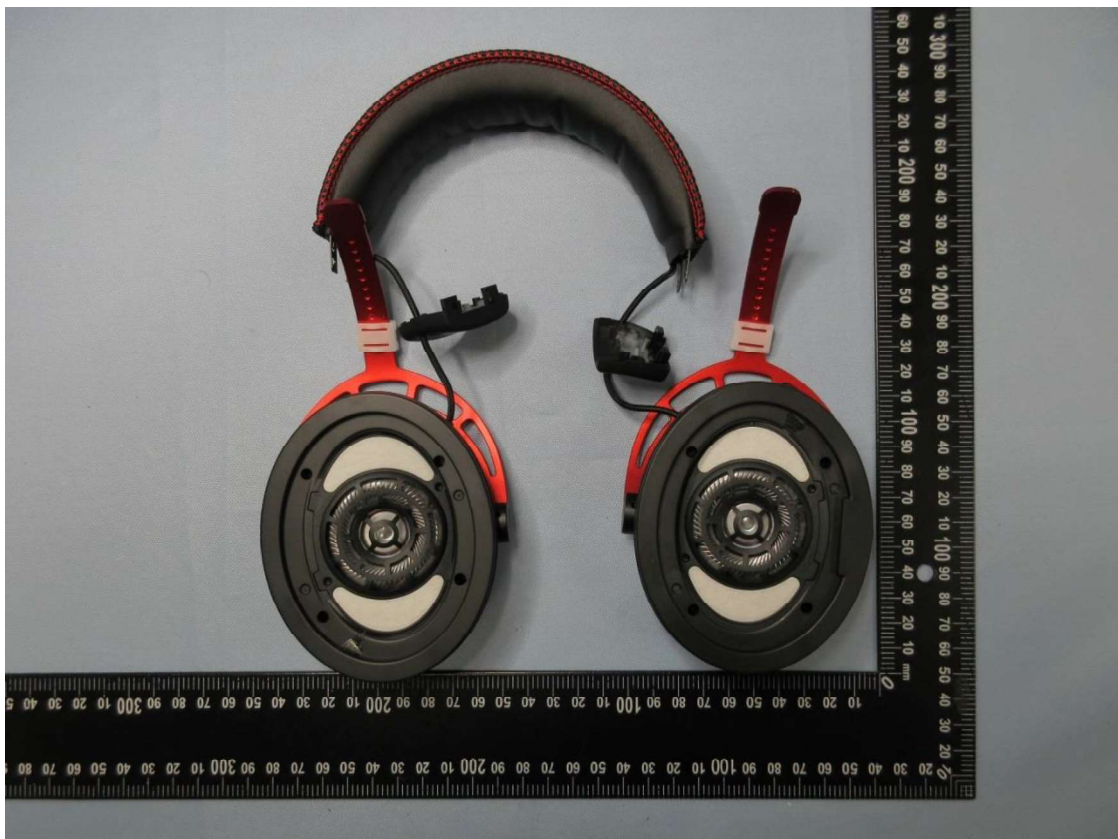

Product: Wireless Headset

Type Identification: CA002