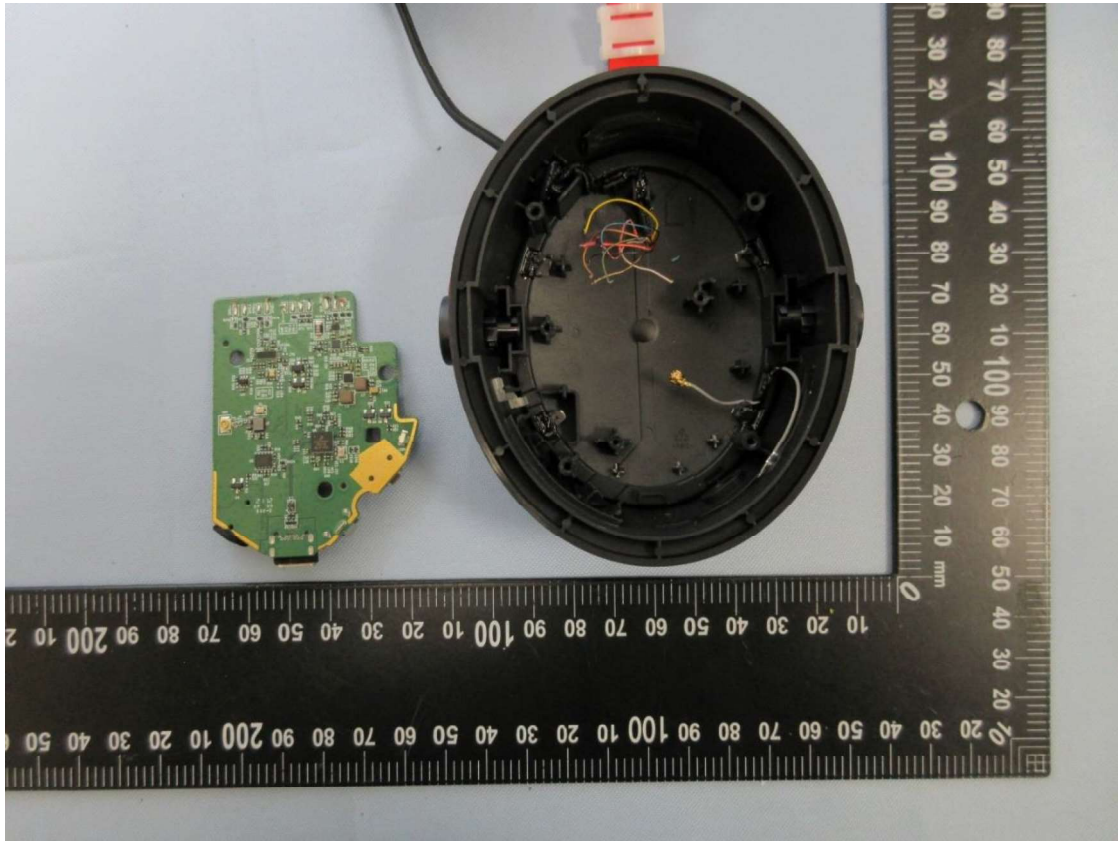

Product: Wireless Headset

Type Identification: CA002

Product: Wireless Headset

Type Identification: CA002

Product: Wireless Headset

Type Identification: CA002

Product: Wireless Headset

Type Identification: CA002