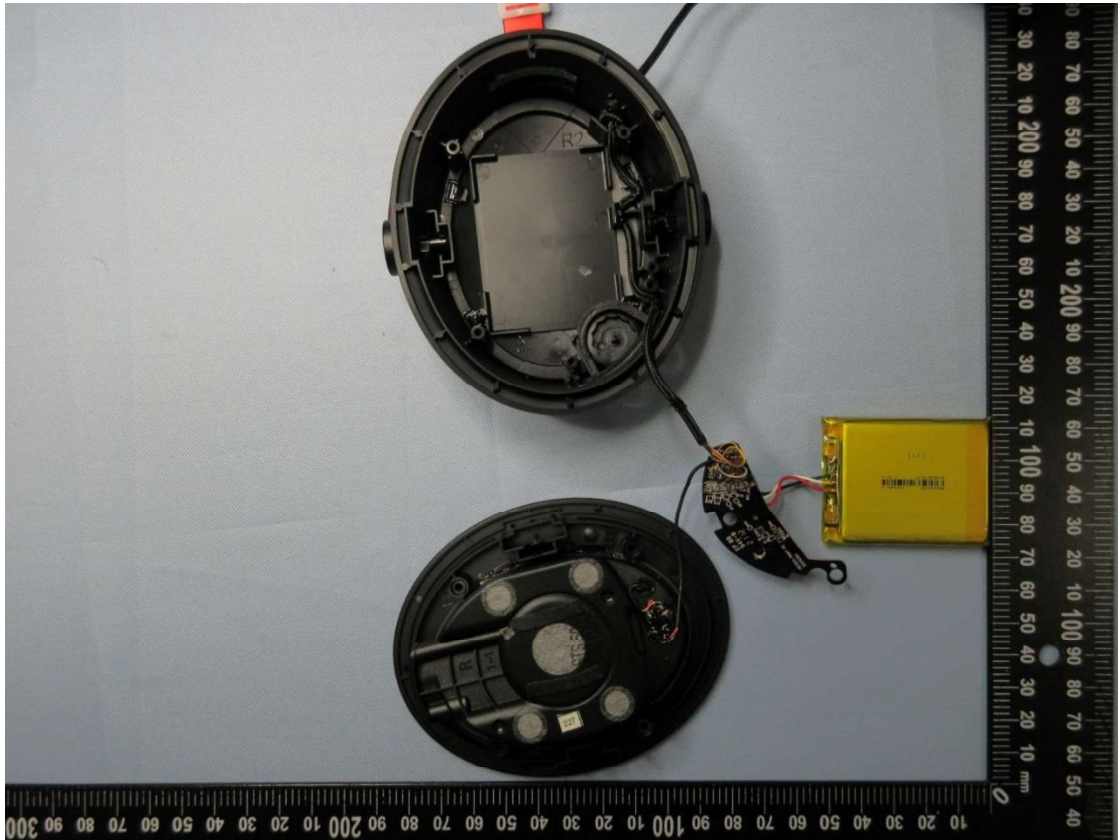

Product: Wireless Headset

Type Identification: CA002

Product: Wireless Headset

Type Identification: CA002

Product: Wireless Headset

Type Identification: CA002

Product: Wireless Headset

Type Identification: CA002