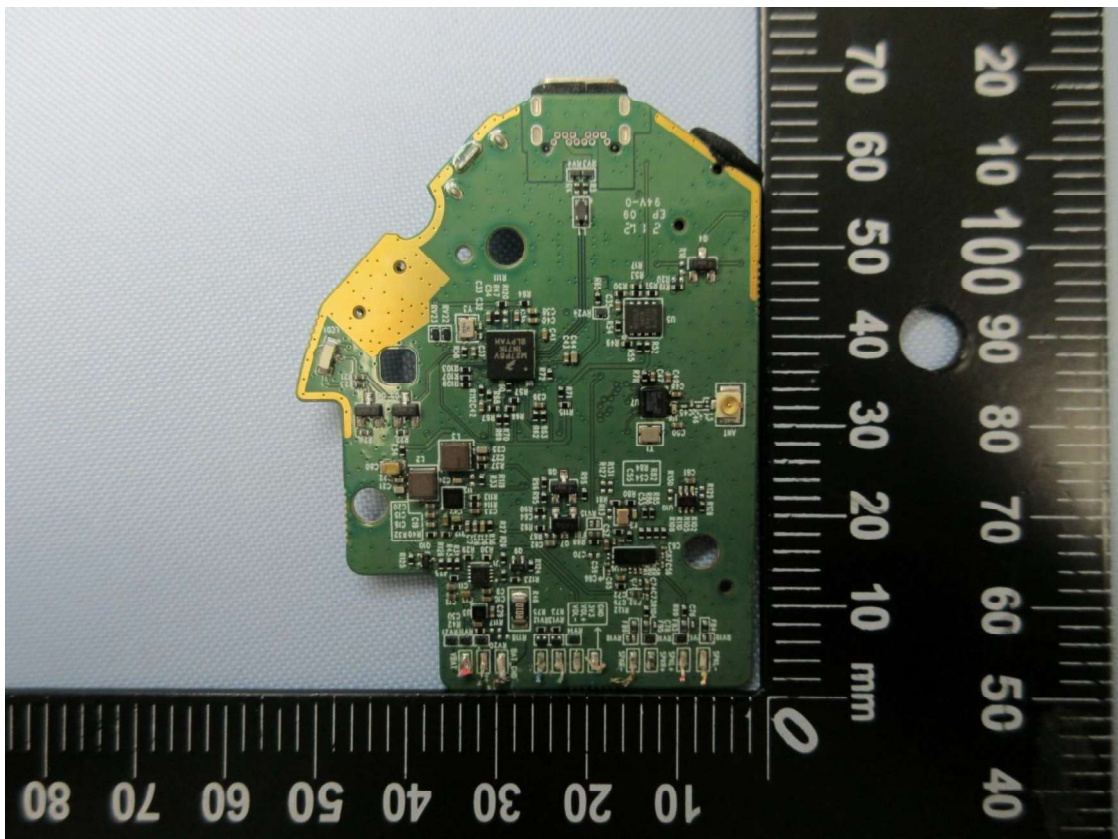

Product: Wireless Headset

Type Identification: CA002

Product: Wireless Headset

Type Identification: CA002

Product: Wireless Headset

Type Identification: CA002

Product: Wireless Headset

Type Identification: CA002