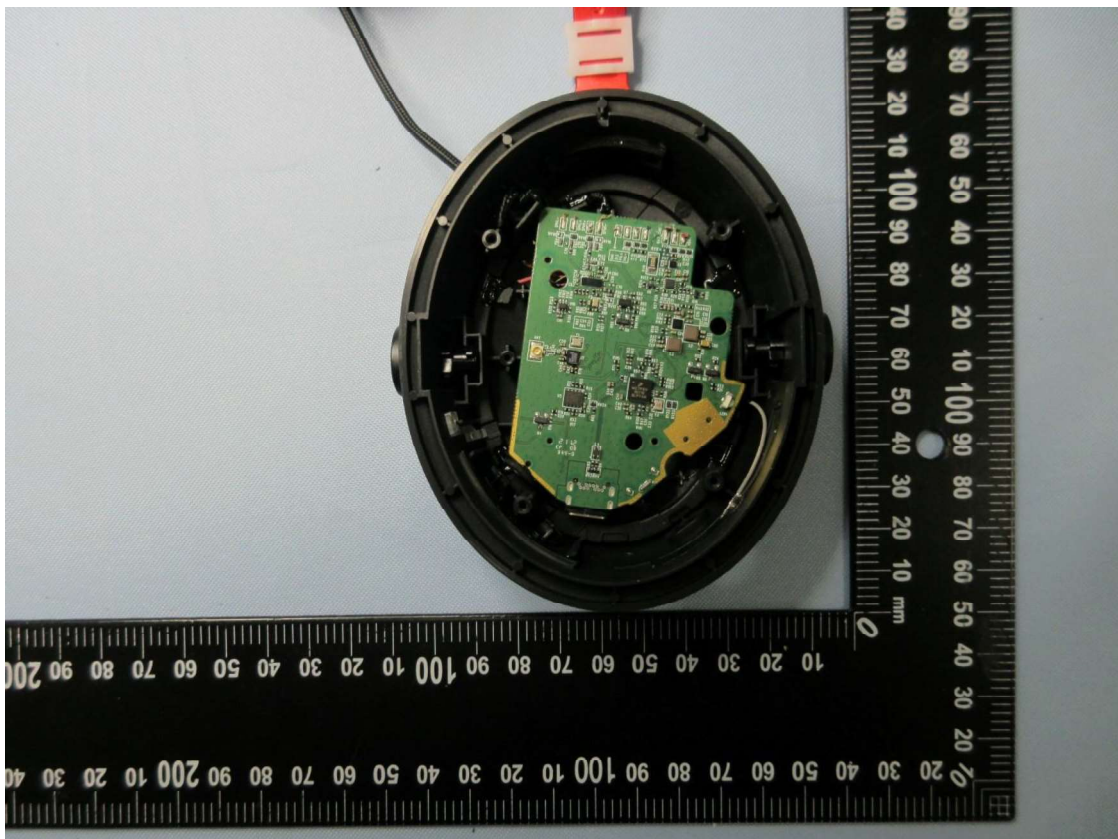

Product: Wireless Headset

Type Identification: CA002

Product: Wireless Headset

Type Identification: CA002

Product: Wireless Headset

Type Identification: CA002

Product: Wireless Headset

Type Identification: CA002