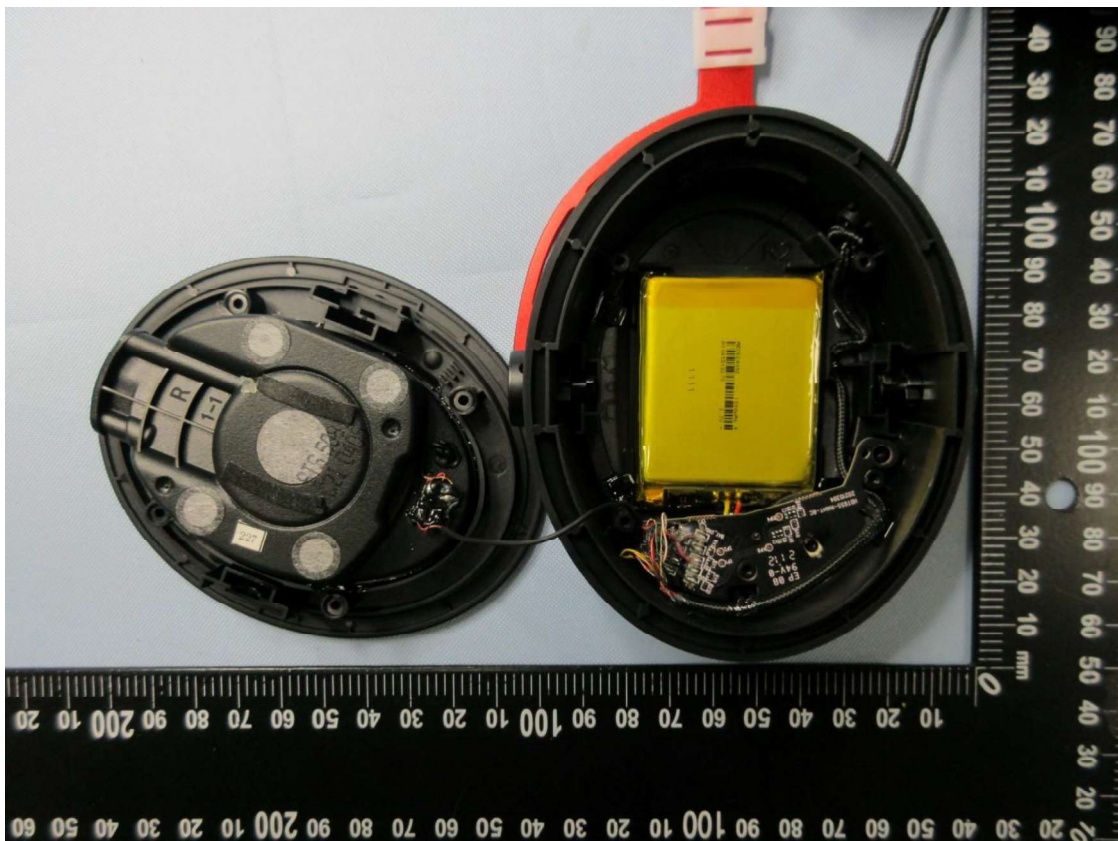

Product: Wireless Headset

Type Identification: CA002

Product: Wireless Headset

Type Identification: CA002

Product: Wireless Headset

Type Identification: CA002

Product: Wireless Headset

Type Identification: CA002

Accessories

Product: Wireless Headset

Type Identification: CA002