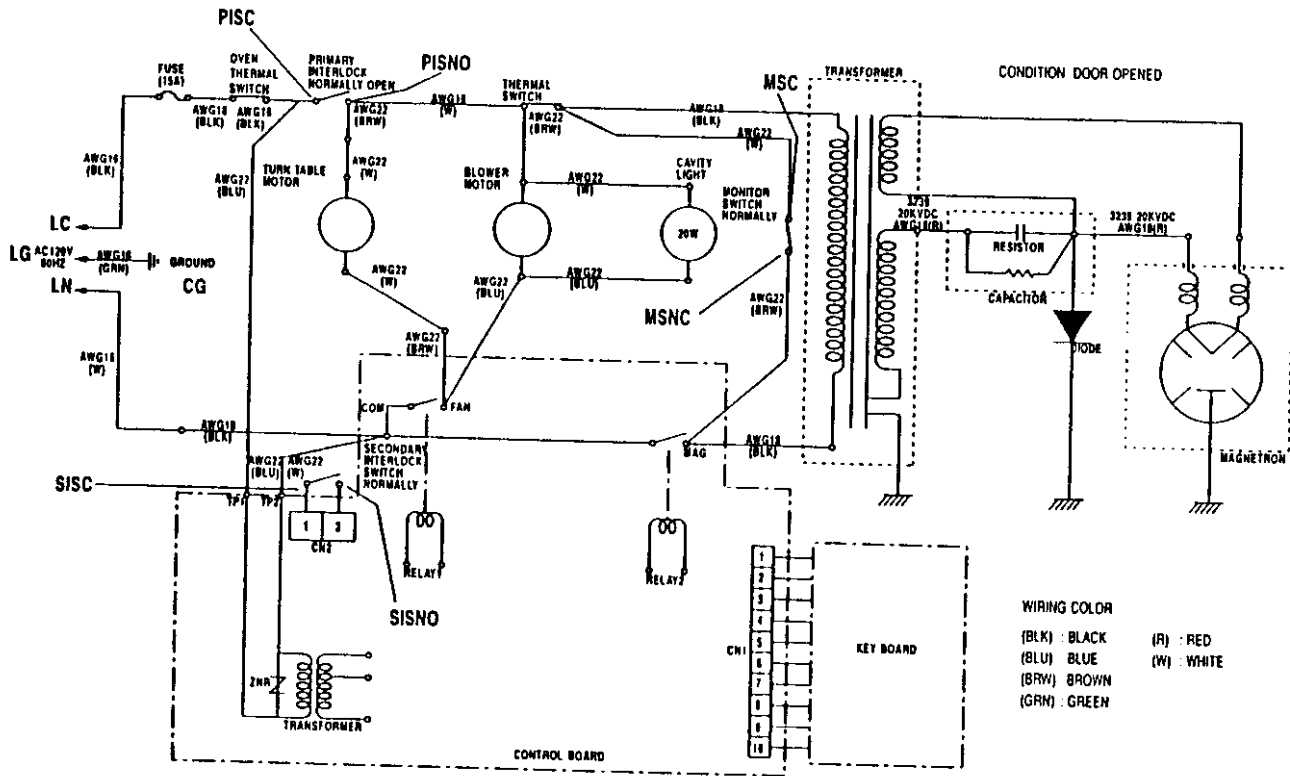

NISSIHIN INDUSTRY CO., LTD.

HEAD OFFICE : 3-2-11 SHIBUKAWA CHO HIGASHI OSAKA CITY JAPAN

TEL : (06) 720-1781 FAX : (06) 721-5985

WIRING DIAGRAM

WIRING COLOR
 (BLK) : BLACK (R) : RED
 (BLU) : BLUE (W) : WHITE
 (BRW) : BROWN
 (GRN) : GREEN

- LC = Line cord pin hot
- LN = Line cord pin neutral
- LG = Line cord ground
- PISC = Primary Interlock switch common
- PISNO = Primary Interlock switch normally open
- CG = Chassis ground
- MSC = Monitor switch common
- MSNC = Monitor switch normally closed
- SISC = Secondary Interlock switch common
- SISNO = Secondary Interlock switch normally open

FCC ID: JHK105Z
 EXHIBIT "C"
 1 OF 1