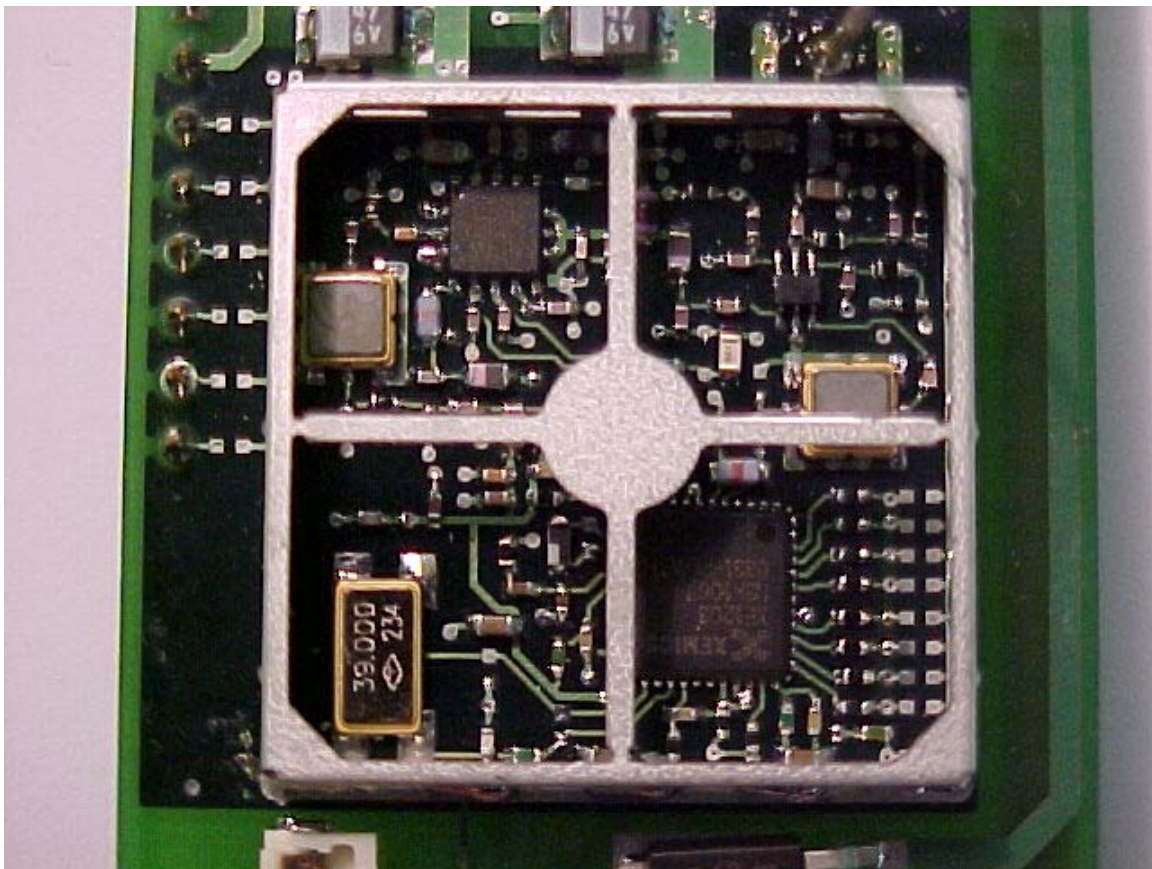

Graco Incorporated

FHSS Module
902 - 928 MHz Digital Radio

FCC ID#: JHI GNET

Photo One - Internal

Open for Inspection – Shielding removed from RF Section

Graco Incorporated

**FHSS Module
902 - 928 MHz Digital Radio**

FCC ID#: JHI GNET

Photo Two - Internal

Close up of Bottom of PCB

Graco Incorporated

**FHSS Module
902 - 928 MHz Digital Radio**

FCC ID#: JHI GNET

Photo Three - Internal

Another Close up View of the Wire Antenna Connection