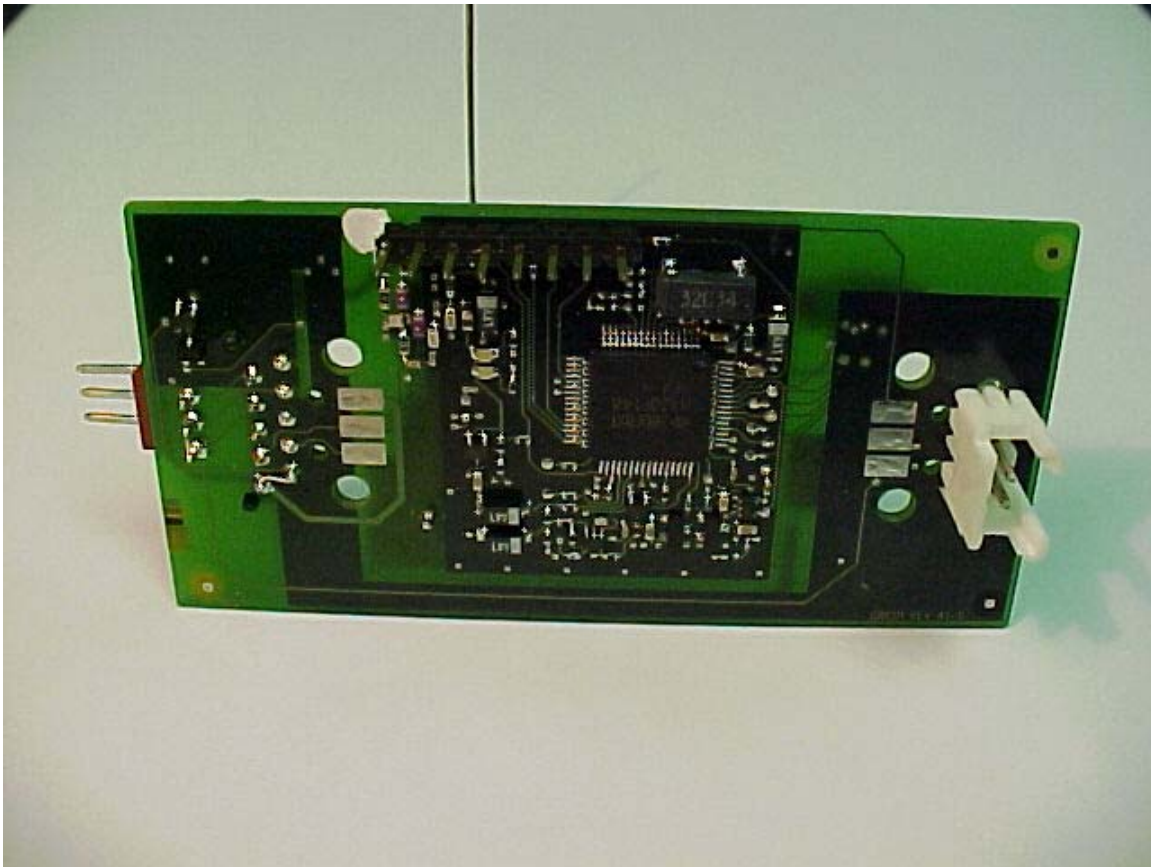

Graco Incorporated

FHSS Module
902 - 928 MHz Digital Radio

FCC ID#: JHI GNET

Photo One - Internal

Open for Inspection – Shielding removed from RF Section

Graco Incorporated

**FHSS Module
902 - 928 MHz Digital Radio**

FCC ID#: JHI GNET

Photo Two - Internal

Close up of Bottom of PCB

Graco Incorporated

**FHSS Module
902 - 928 MHz Digital Radio**

FCC ID#: JHI GNET

Photo Three - Internal

Another Close up View of the Wire Antenna Connection