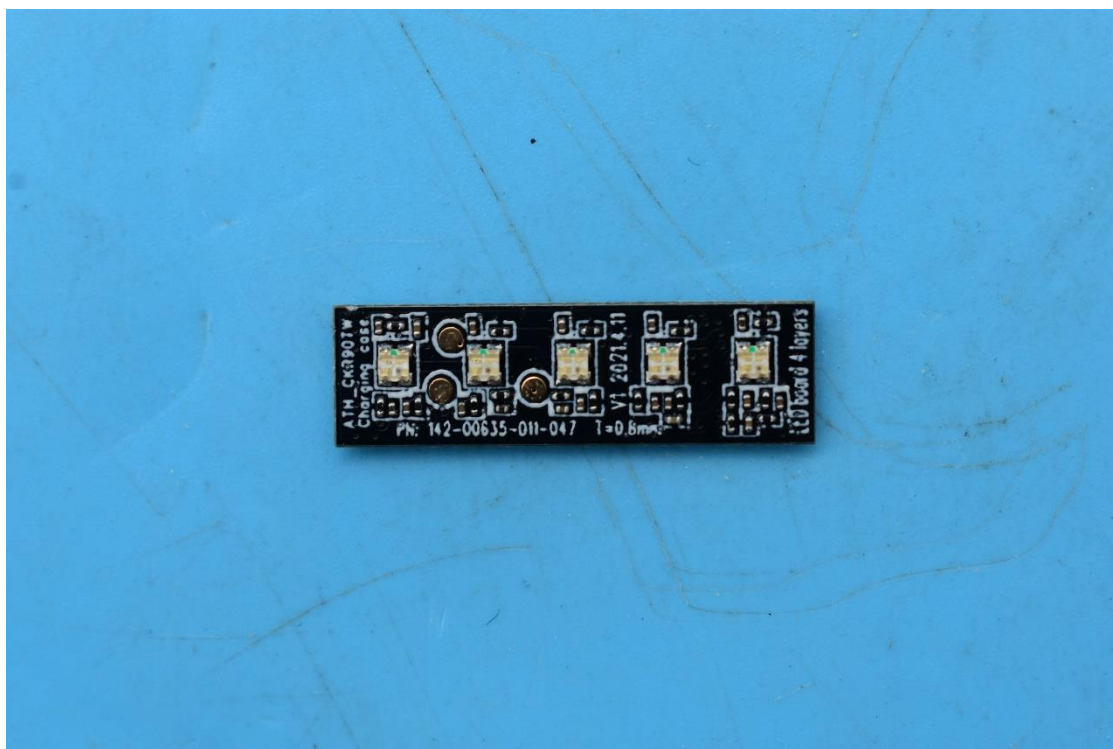

FCC ID:JFZTWX9R, IC:1752B-TWX9R,
MODEL NAME:2ATH-TWX9

Internal Photos

1. EUT uncover view

2. Antenna view