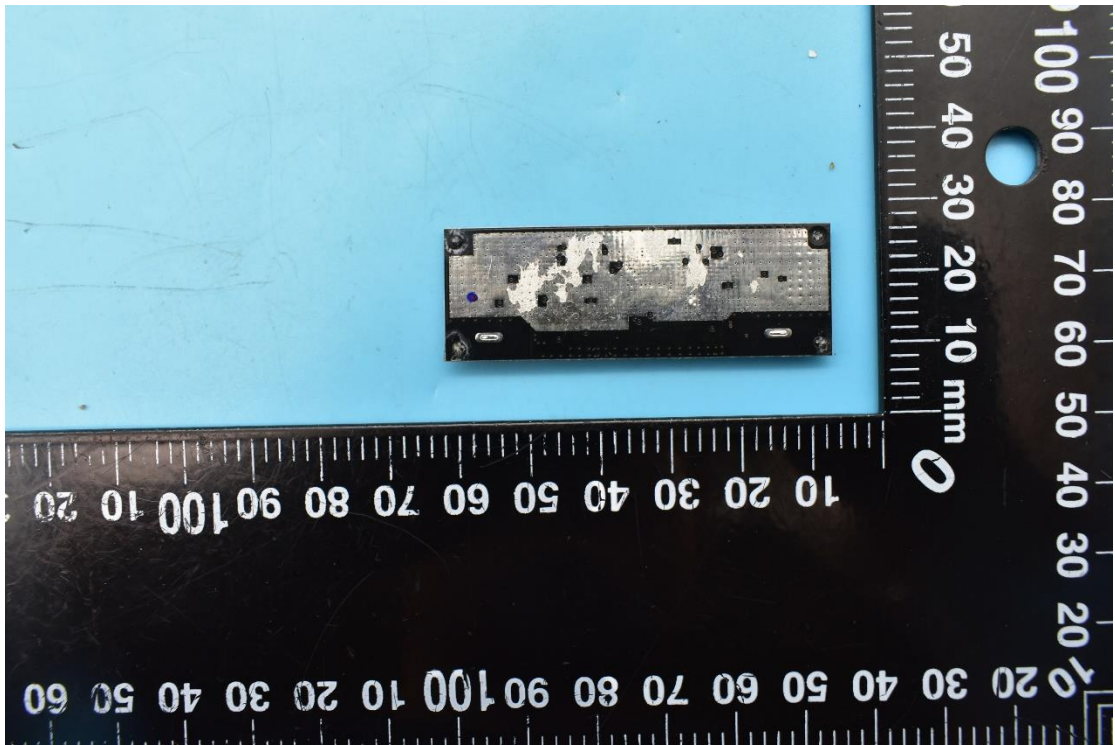

FCC ID:JFZTWX9R, IC:1752B-TWX9R,
MODEL NAME:2ATH-TWX9

Internal Photos

1. EUT uncover view

2. Antenna view