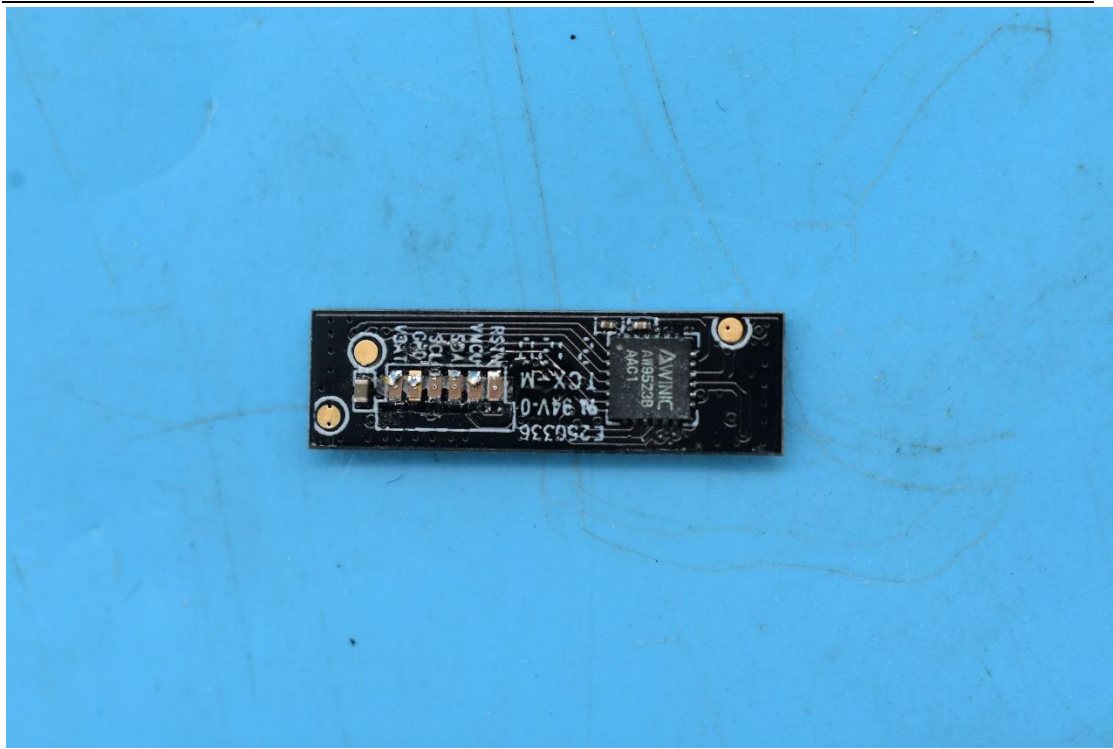

FCC ID:JFZTWX9R, IC:1752B-TWX9R,
MODEL NAME:2ATH-TWX9

Internal Photos

1. EUT uncover view

2. Antenna view