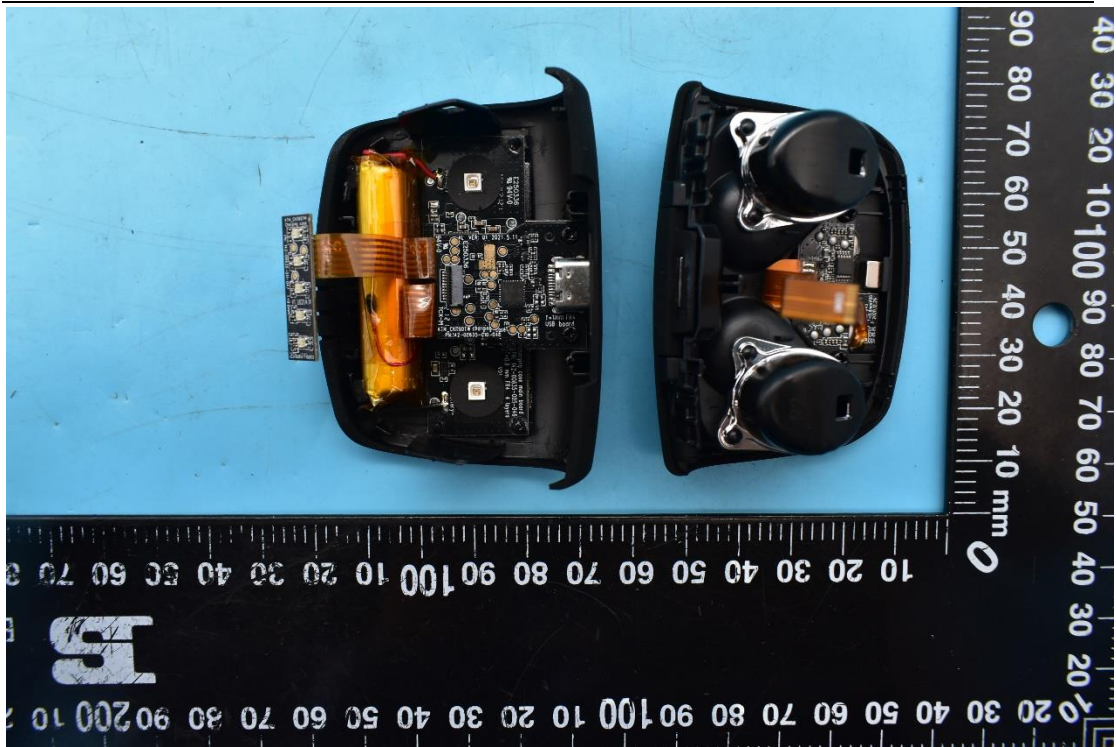

FCC ID:JFZTWX9R, IC:1752B-TWX9R,
MODEL NAME:2ATH-TWX9

Internal Photos

1. EUT uncover view

2. Antenna view