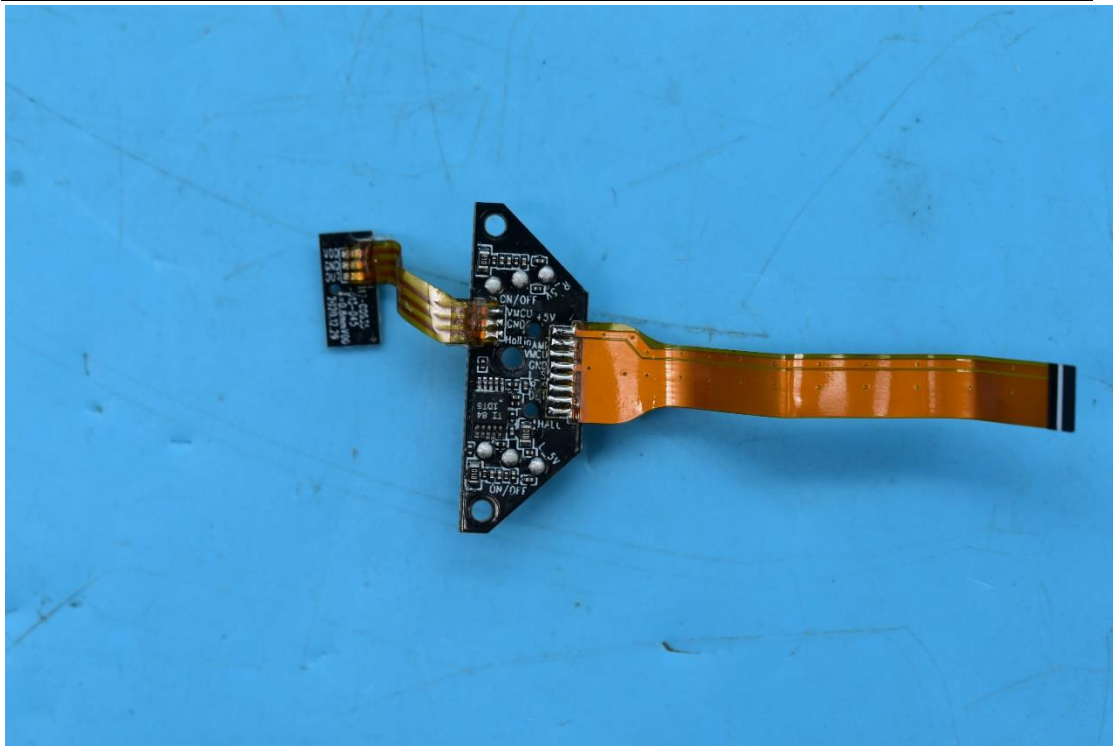

FCC ID:JFZTWX9R, IC:1752B-TWX9R,
MODEL NAME:2ATH-TWX9

Internal Photos

1. EUT uncover view

2. Antenna view