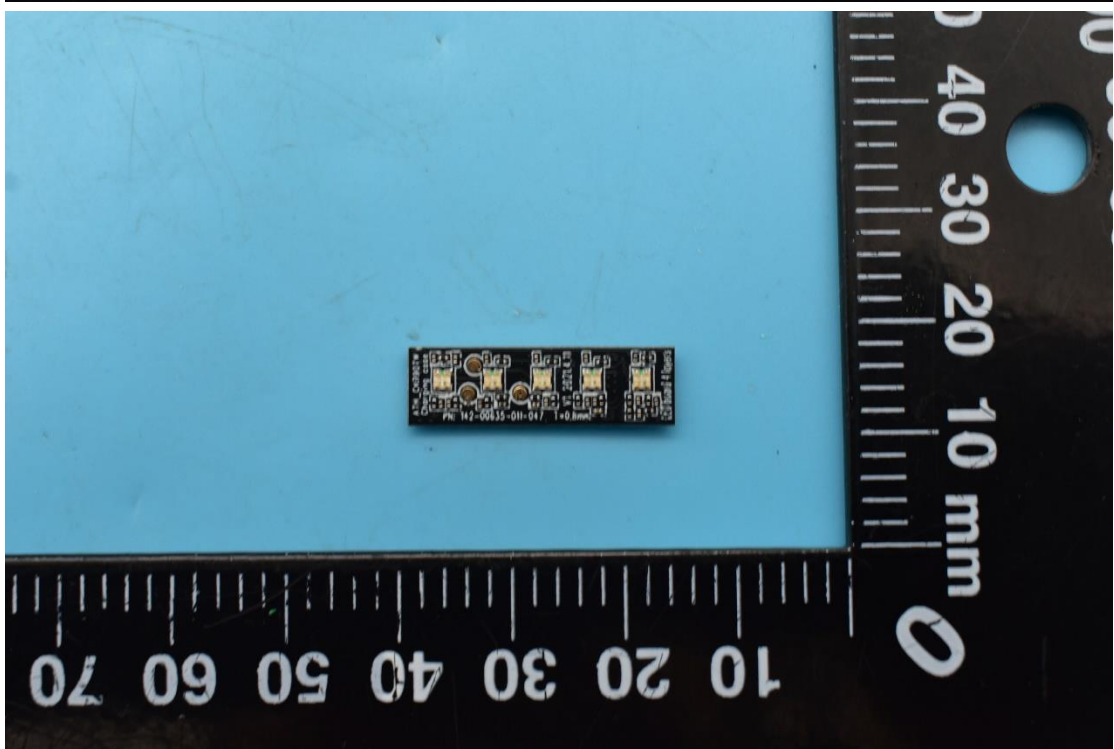

FCC ID:JFZTWX9R, IC:1752B-TWX9R,
MODEL NAME:2ATH-TWX9

Internal Photos

1. EUT uncover view

2. Antenna view