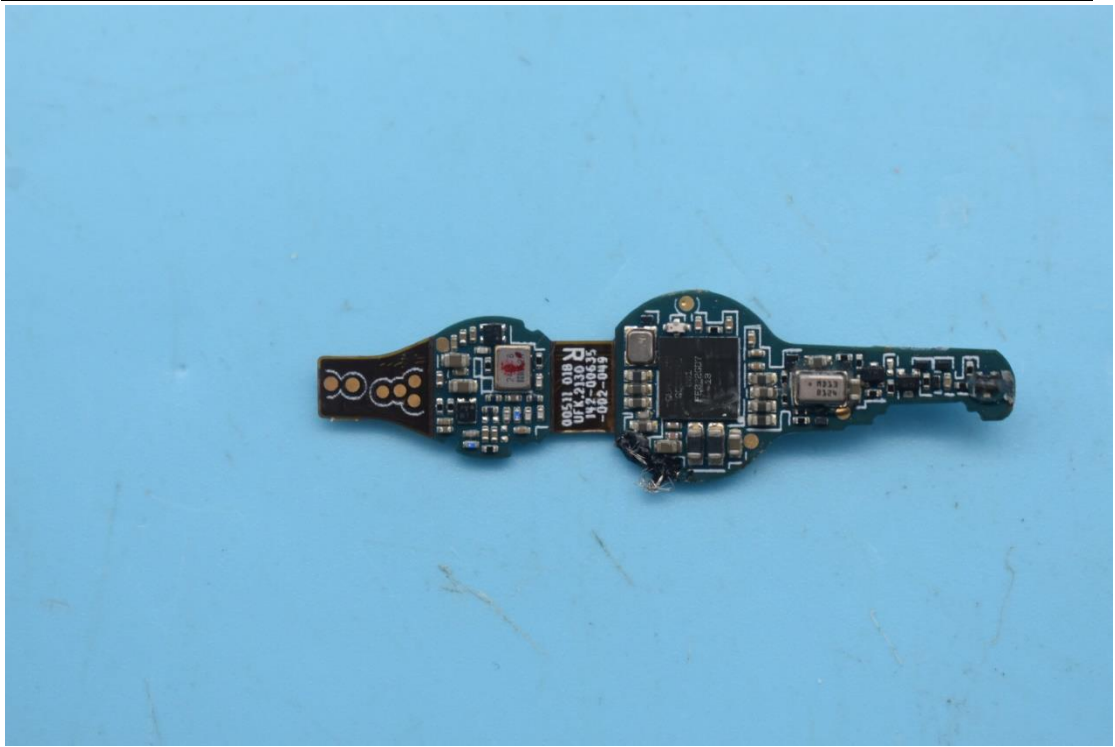

FCC ID:JFZTWX9R, IC:1752B-TWX9R,
MODEL NAME:2ATH-TWX9

Internal Photos

1. EUT uncover view

2. Antenna view