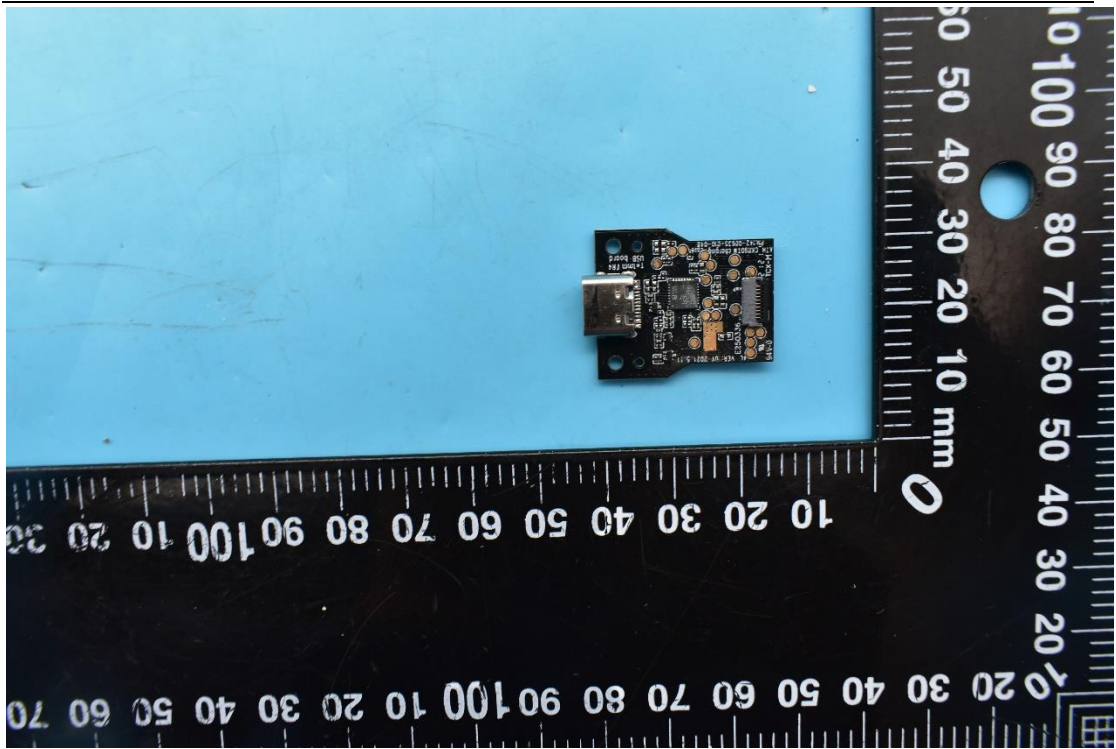

FCC ID:JFZTWX9R, IC:1752B-TWX9R,
MODEL NAME:2ATH-TWX9

Internal Photos

1. EUT uncover view

2. Antenna view