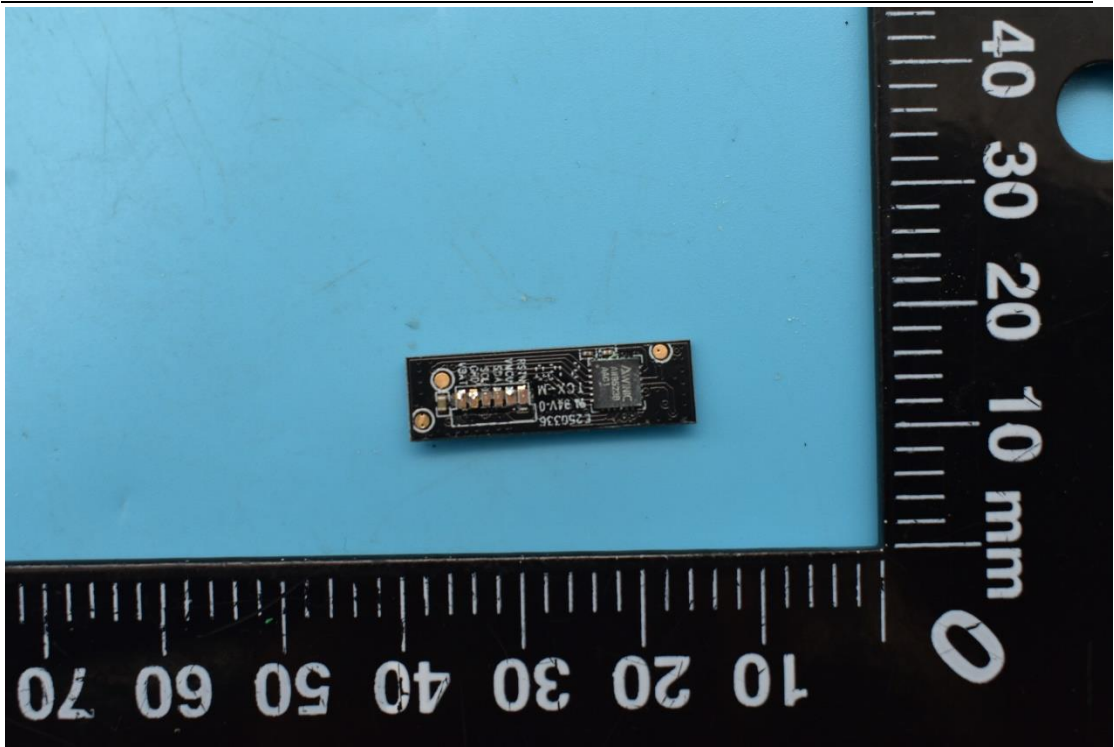

FCC ID:JFZTWX9R, IC:1752B-TWX9R,
MODEL NAME:2ATH-TWX9

Internal Photos

1. EUT uncover view

2. Antenna view