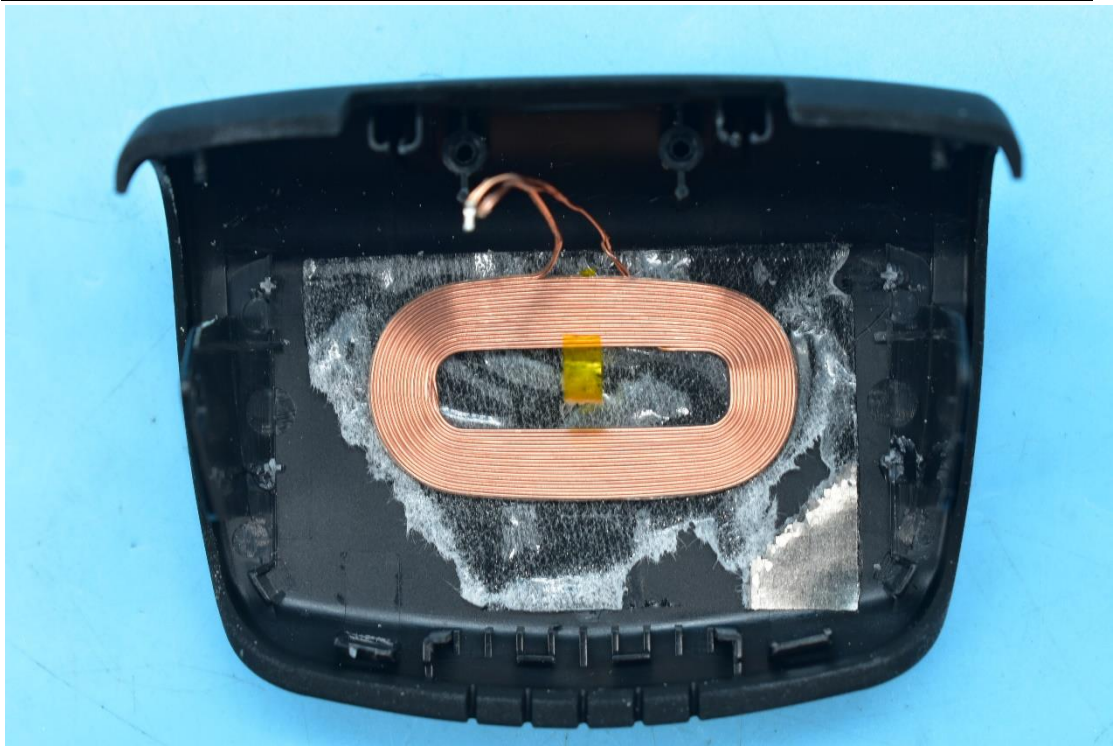

FCC ID:JFZTWX9R, IC:1752B-TWX9R,
MODEL NAME:2ATH-TWX9

Internal Photos

1. EUT uncover view

2. Antenna view