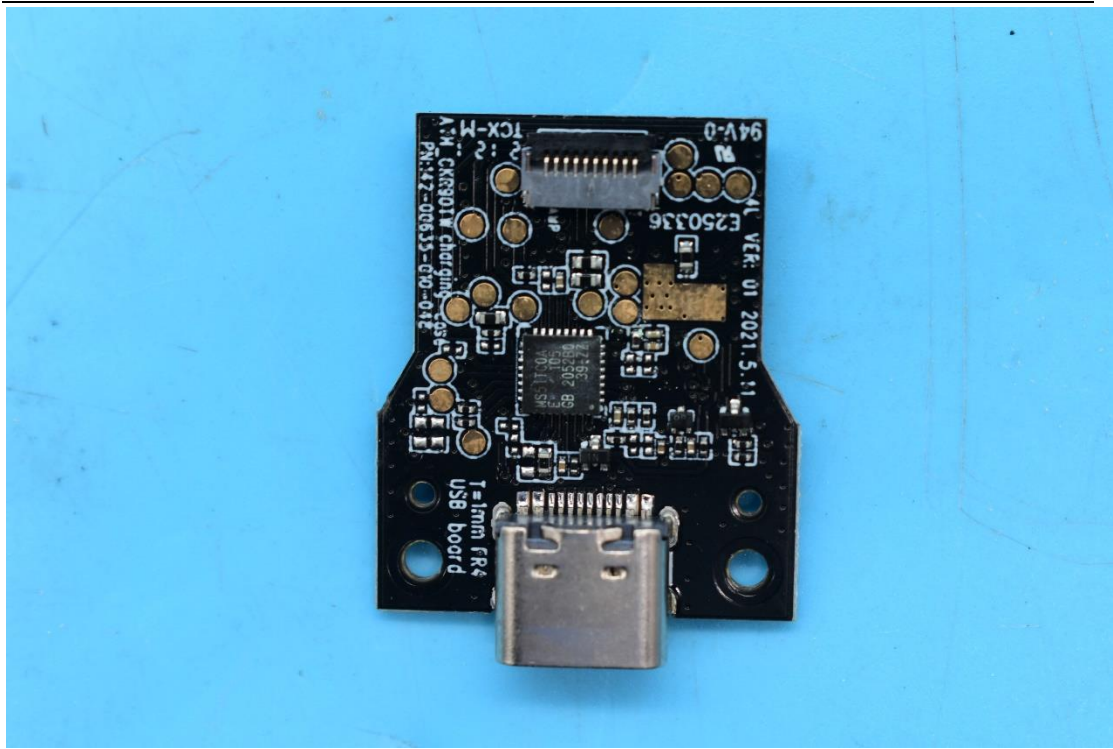

FCC ID:JFZTWX9R, IC:1752B-TWX9R,
MODEL NAME:2ATH-TWX9

Internal Photos

1. EUT uncover view

2. Antenna view