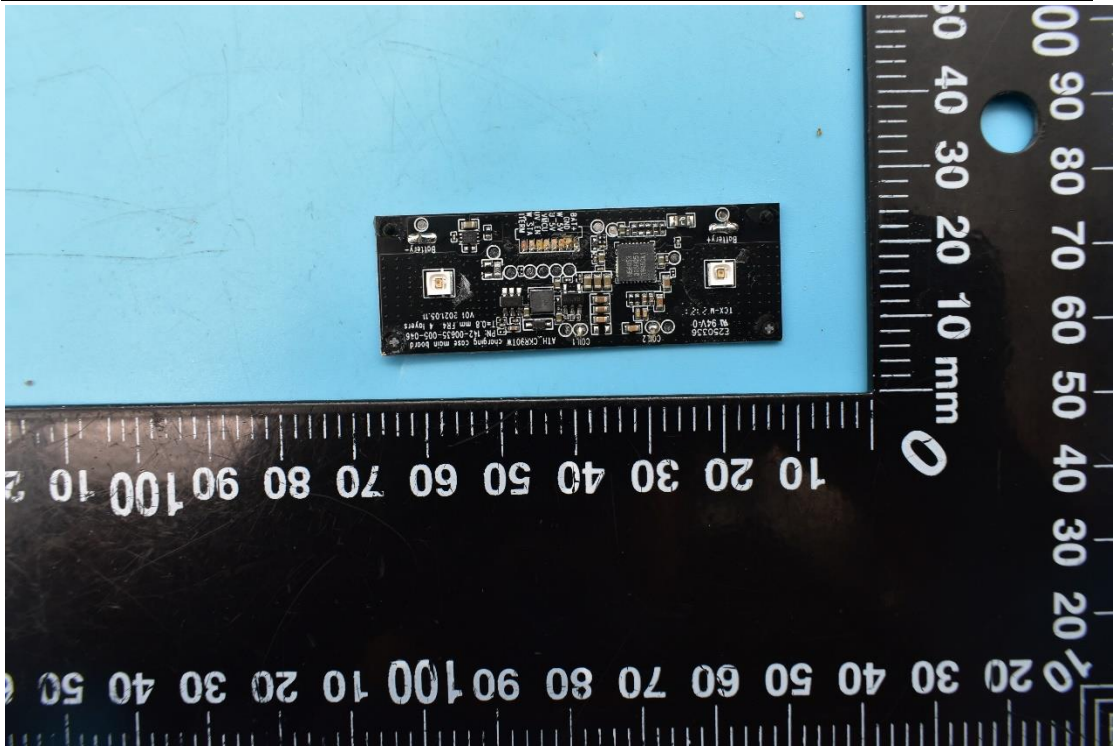

FCC ID:JFZTWX9R, IC:1752B-TWX9R,
MODEL NAME:2ATH-TWX9

Internal Photos

1. EUT uncover view

2. Antenna view