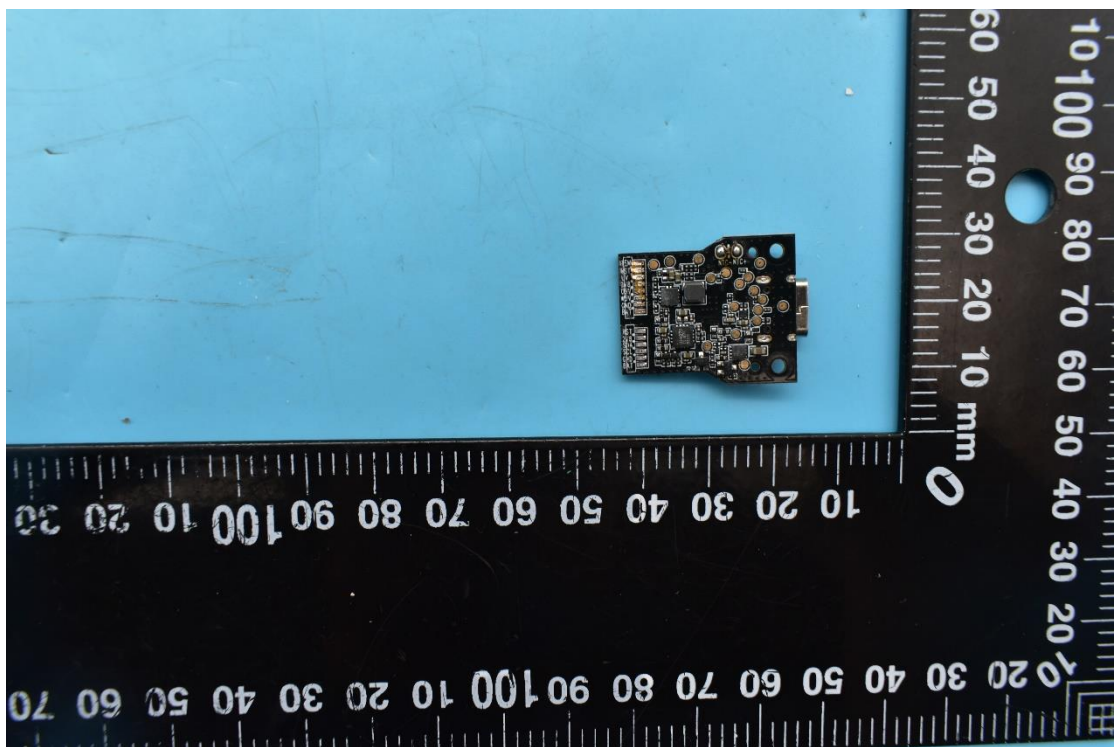

FCC ID:JFZTWX9R, IC:1752B-TWX9R,
MODEL NAME:2ATH-TWX9

Internal Photos

1. EUT uncover view

2. Antenna view