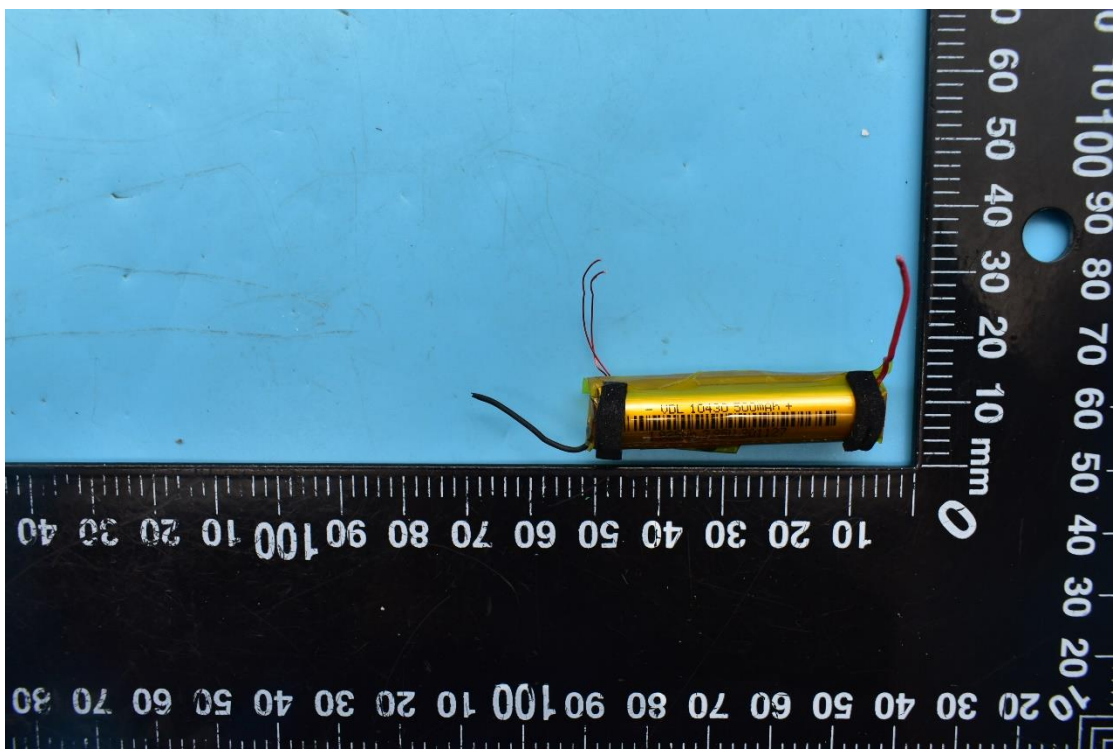

FCC ID:JFZTWX9R, IC:1752B-TWX9R,
MODEL NAME:2ATH-TWX9

Internal Photos

1. EUT uncover view

2. Antenna view