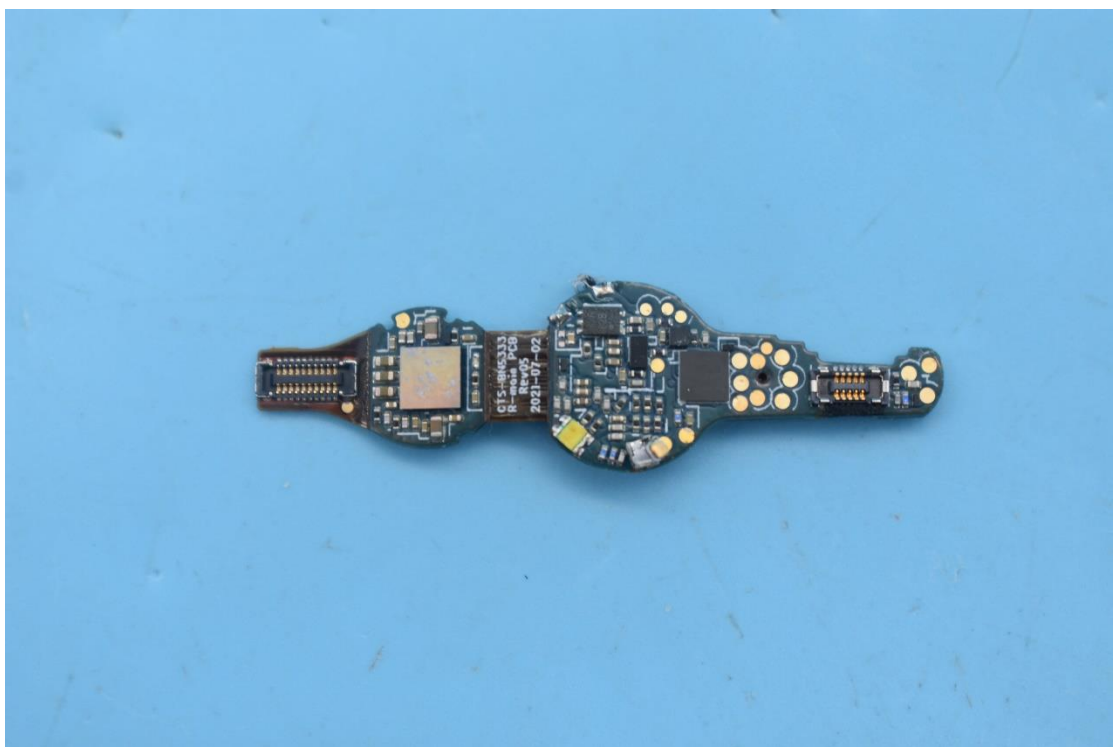

FCC ID:JFZTWX9R, IC:1752B-TWX9R,
MODEL NAME:2ATH-TWX9

Internal Photos

1. EUT uncover view

2. Antenna view