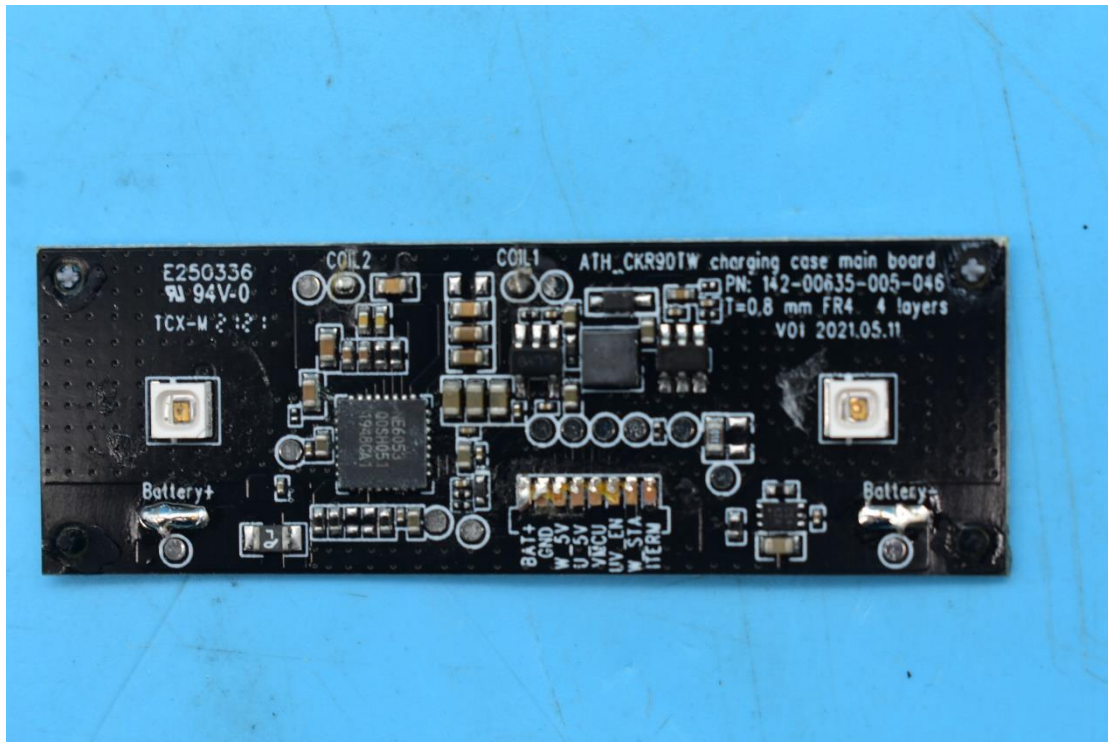

FCC ID:JFZTWX9R, IC:1752B-TWX9R,
MODEL NAME:2ATH-TWX9

Internal Photos

1. EUT uncover view

2. Antenna view