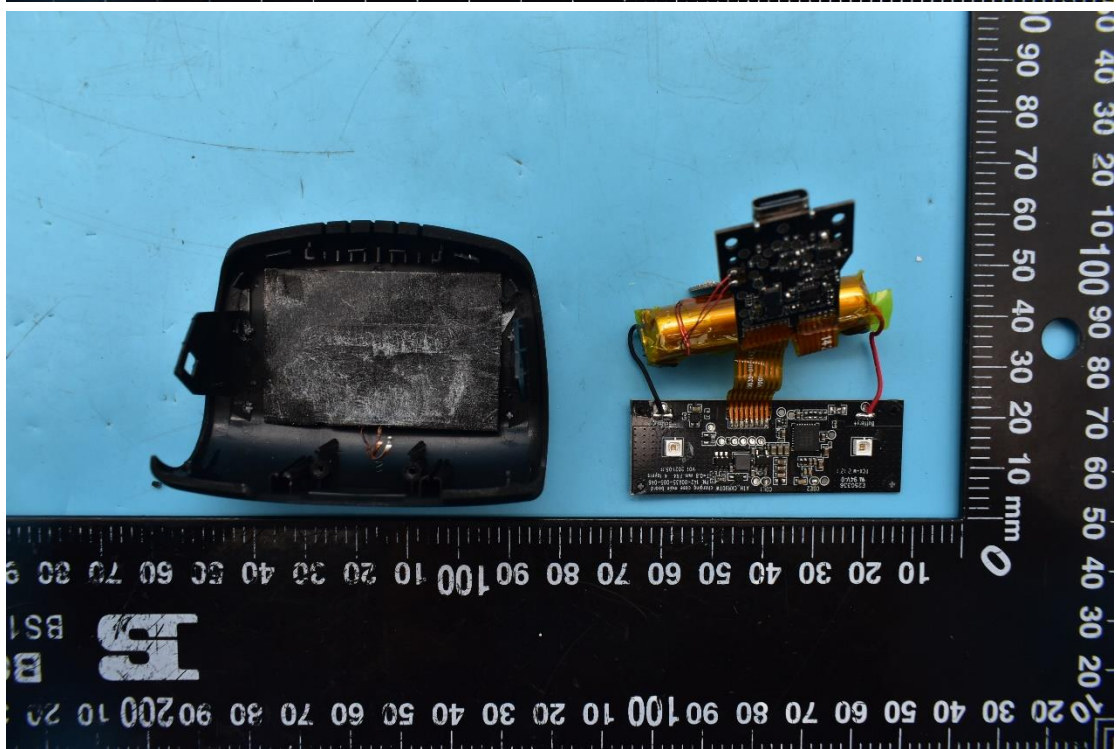

FCC ID:JFZTWX9R, IC:1752B-TWX9R,
MODEL NAME:2ATH-TWX9

Internal Photos

1. EUT uncover view

2. Antenna view