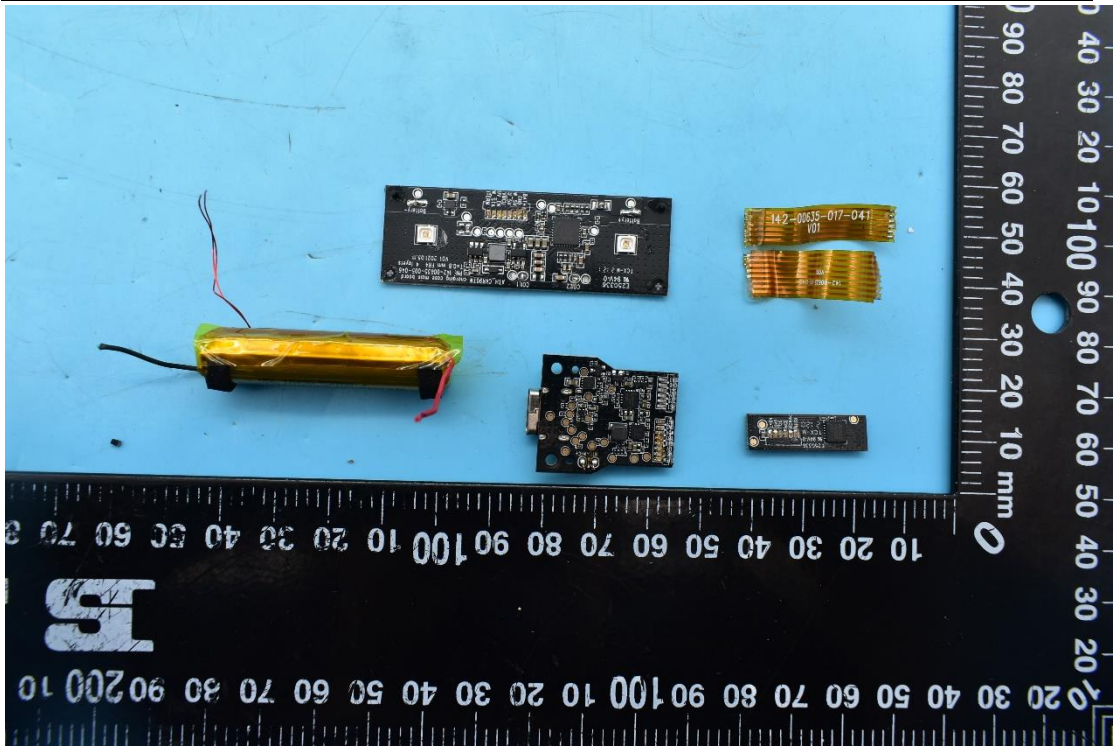

FCC ID:JFZTWX9R, IC:1752B-TWX9R,
MODEL NAME:2ATH-TWX9

Internal Photos

1. EUT uncover view

2. Antenna view