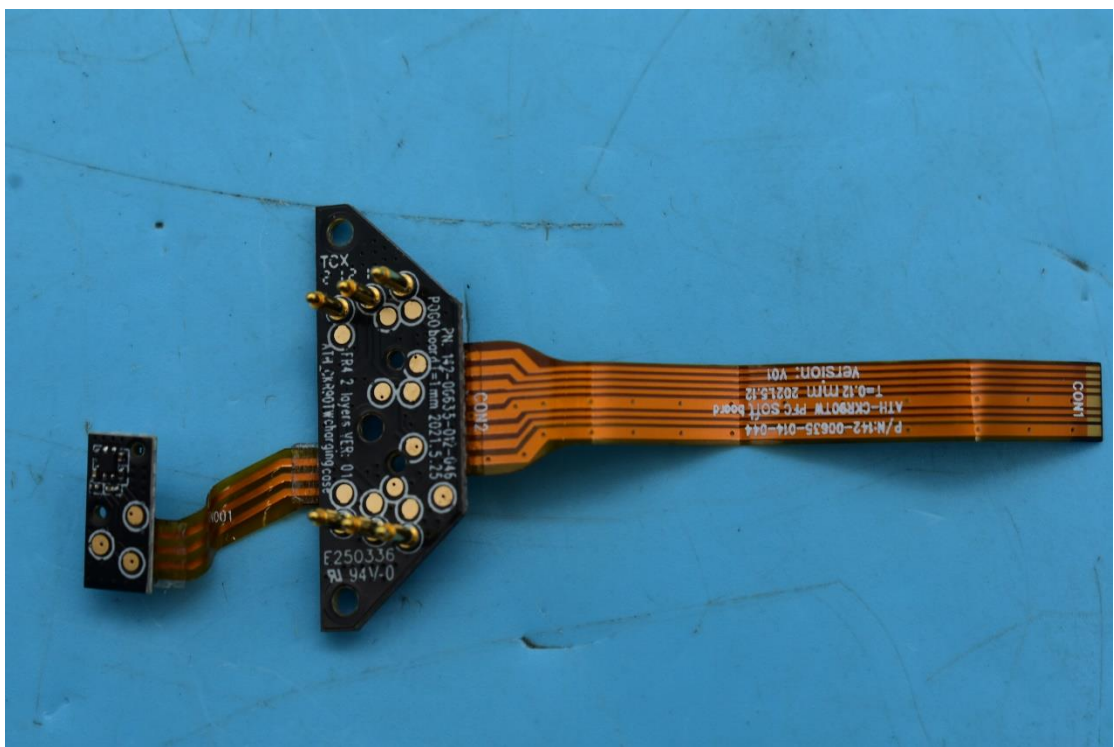

FCC ID:JFZTWX9R, IC:1752B-TWX9R,
MODEL NAME:2ATH-TWX9

Internal Photos

1. EUT uncover view

2. Antenna view