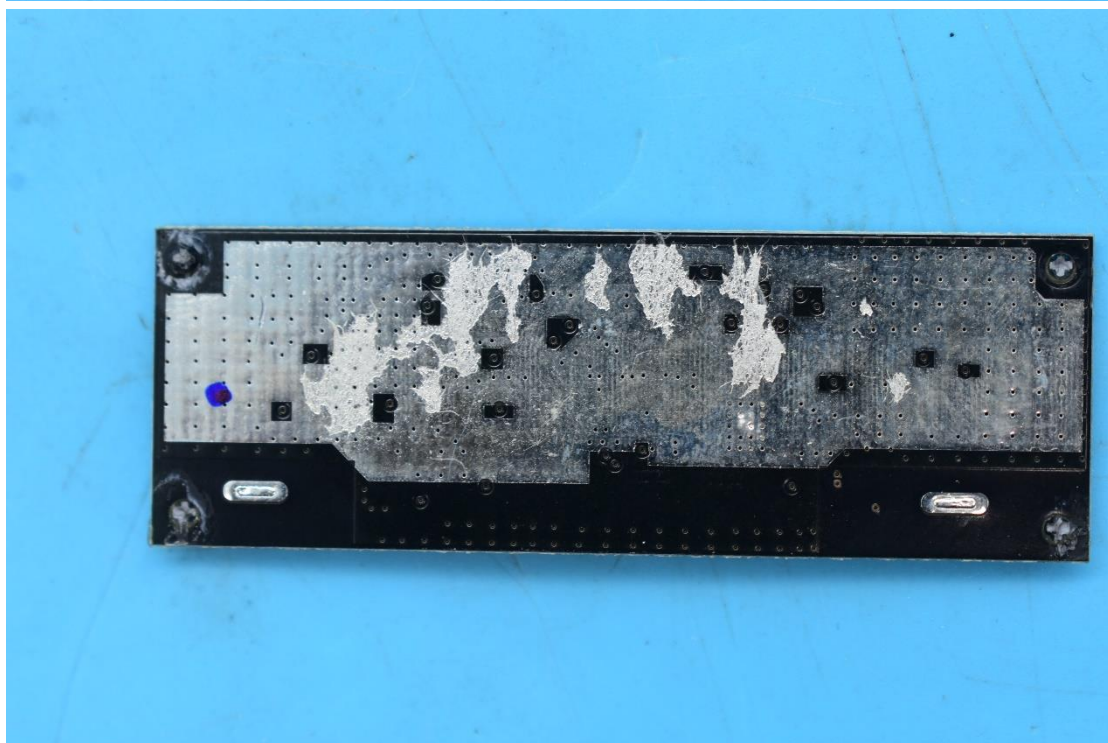

FCC ID:JFZTWX9R, IC:1752B-TWX9R,
MODEL NAME:2ATH-TWX9

Internal Photos

1. EUT uncover view

2. Antenna view