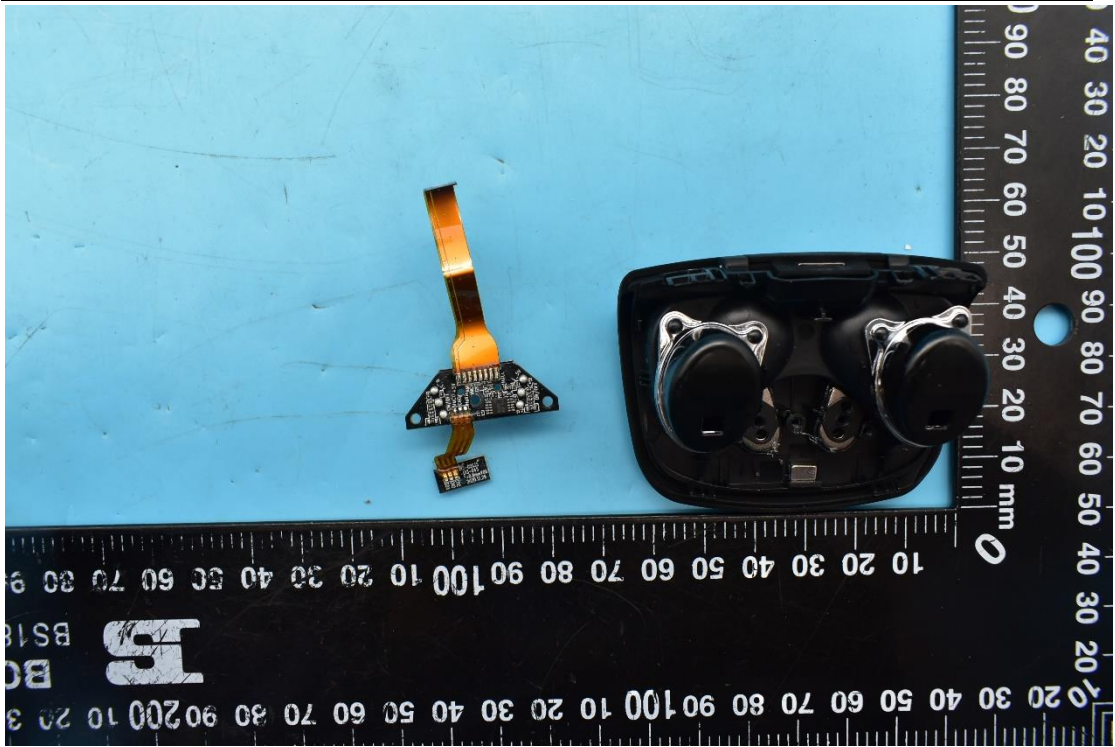

FCC ID:JFZTWX9R, IC:1752B-TWX9R,
MODEL NAME:2ATH-TWX9

Internal Photos

1. EUT uncover view

2. Antenna view