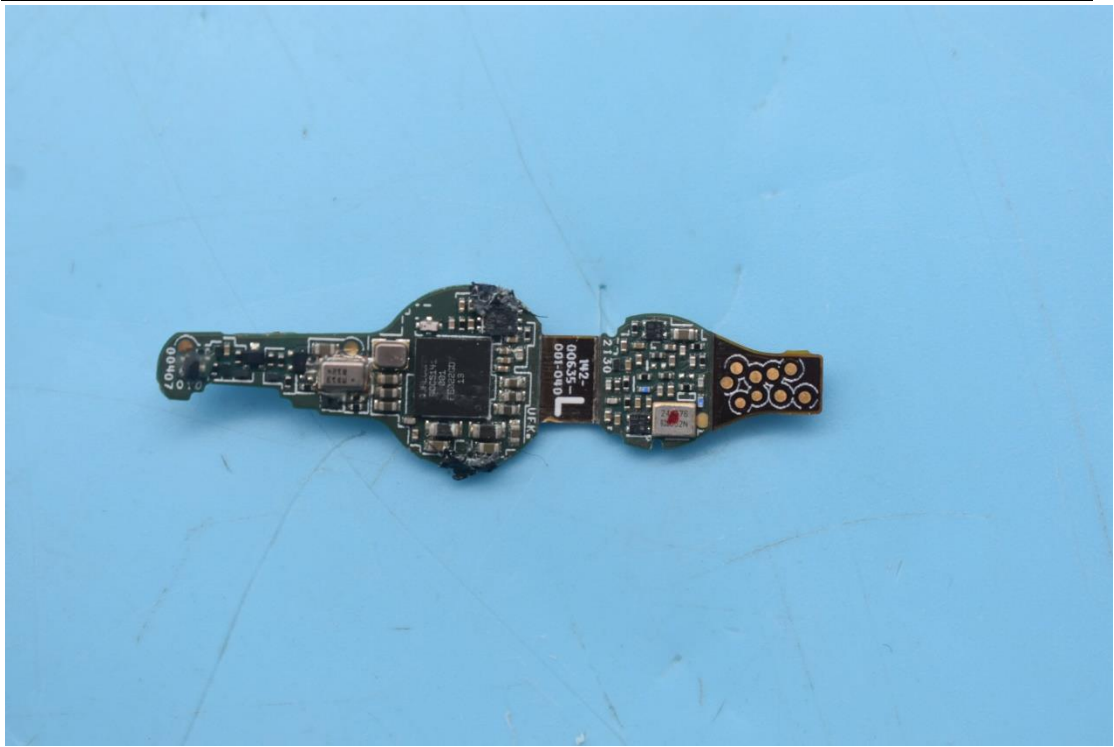

FCC ID:JFZTWX9L, IC:1752B-TWX9L,  
MODEL NAME:2ATH-TWX9

## Internal Photos

### 1. EUT uncover view

## 2. Antenna view