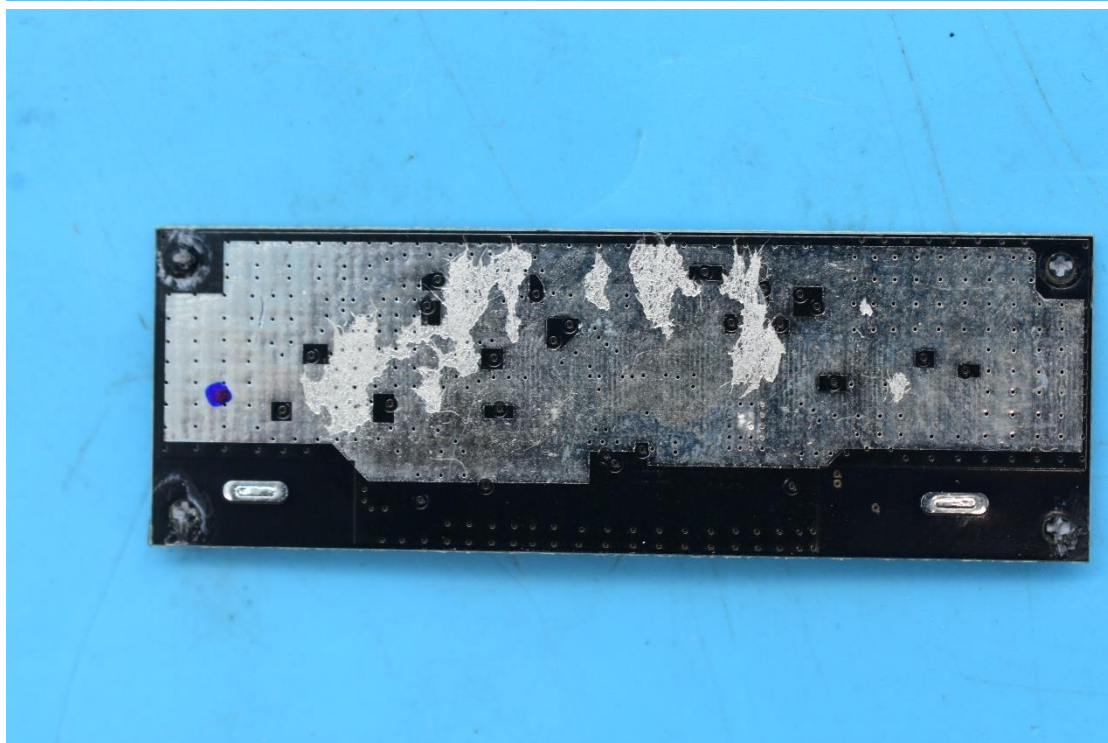

FCC ID:JFZTWX9L, IC:1752B-TWX9L,  
MODEL NAME:2ATH-TWX9

## Internal Photos

### 1. EUT uncover view

## 2. Antenna view