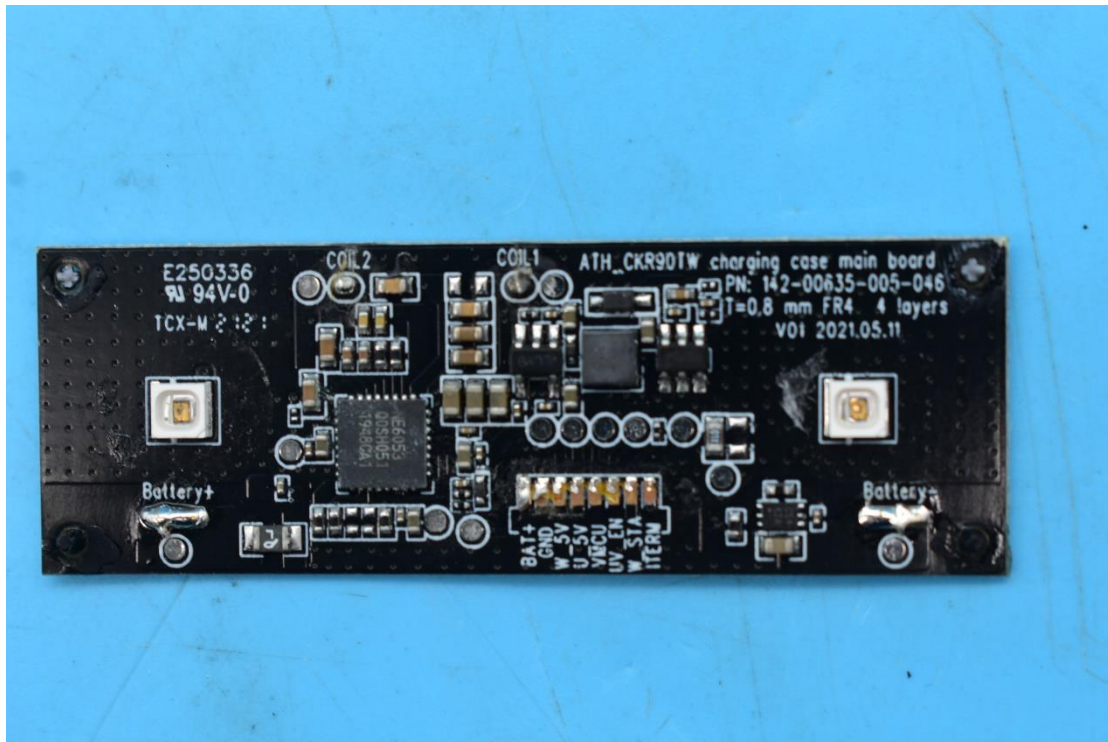

FCC ID:JFZTWX9L, IC:1752B-TWX9L,  
MODEL NAME:2ATH-TWX9

## Internal Photos

### 1. EUT uncover view

## 2. Antenna view