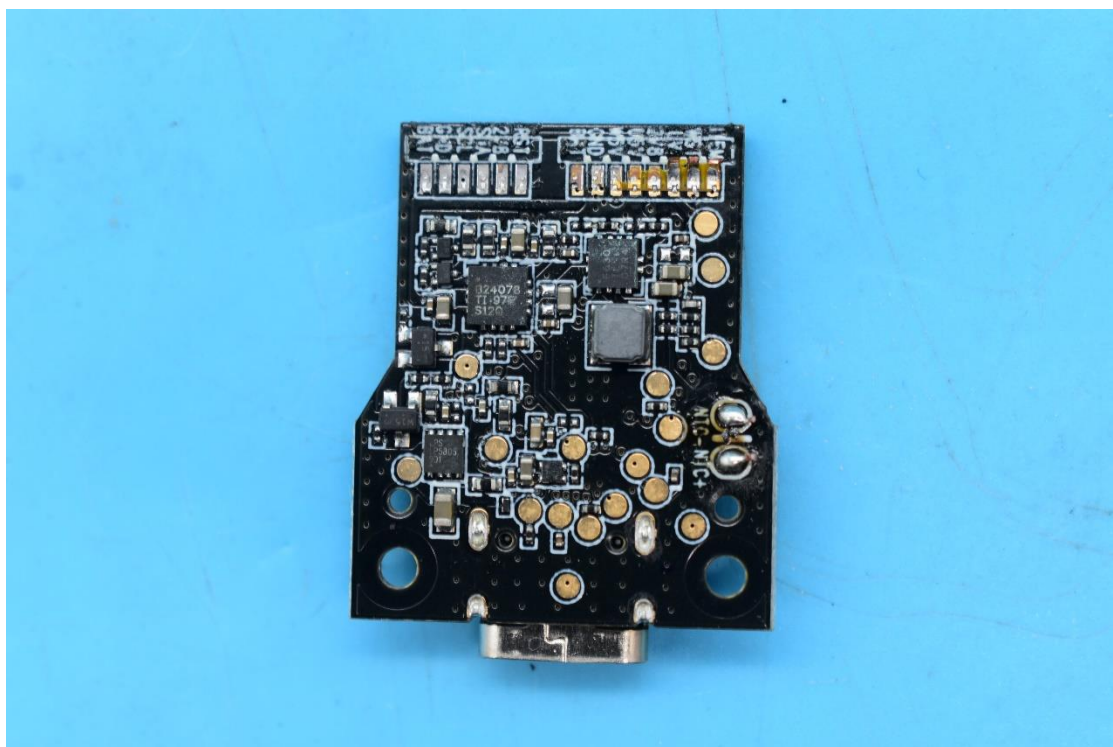

FCC ID:JFZTWX9L, IC:1752B-TWX9L,  
MODEL NAME:2ATH-TWX9

## Internal Photos

## 2. Antenna view