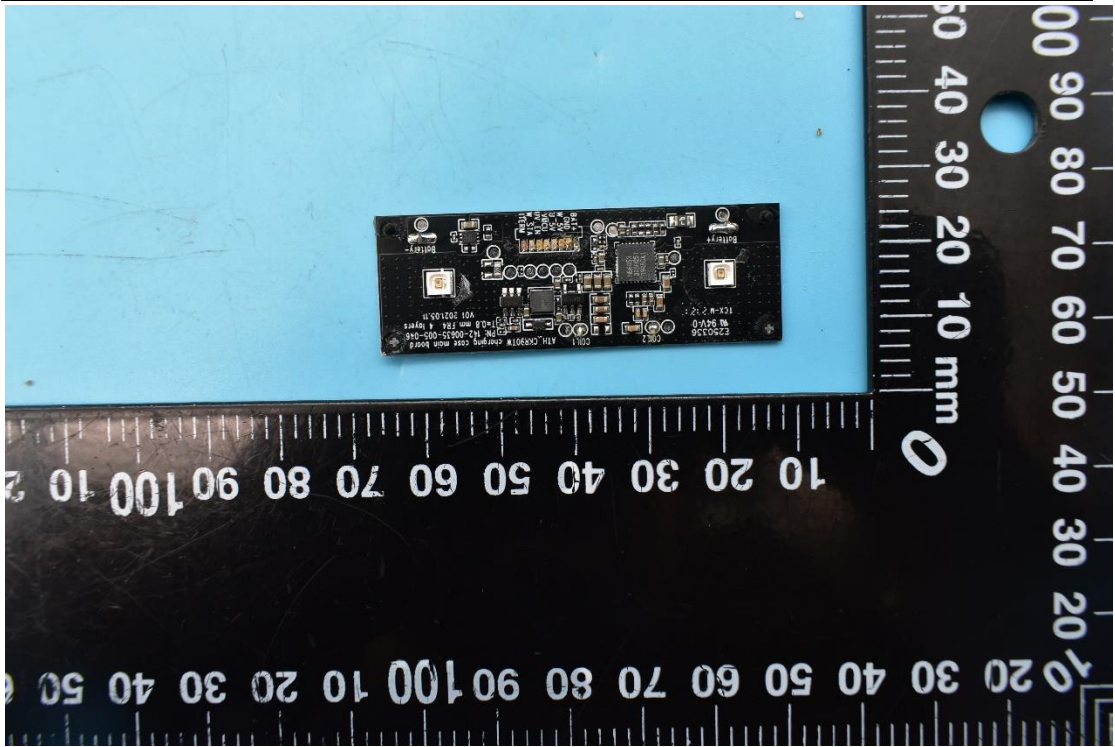

FCC ID:JFZTWX9L, IC:1752B-TWX9L,  
MODEL NAME:2ATH-TWX9

## Internal Photos

### 1. EUT uncover view

## 2. Antenna view