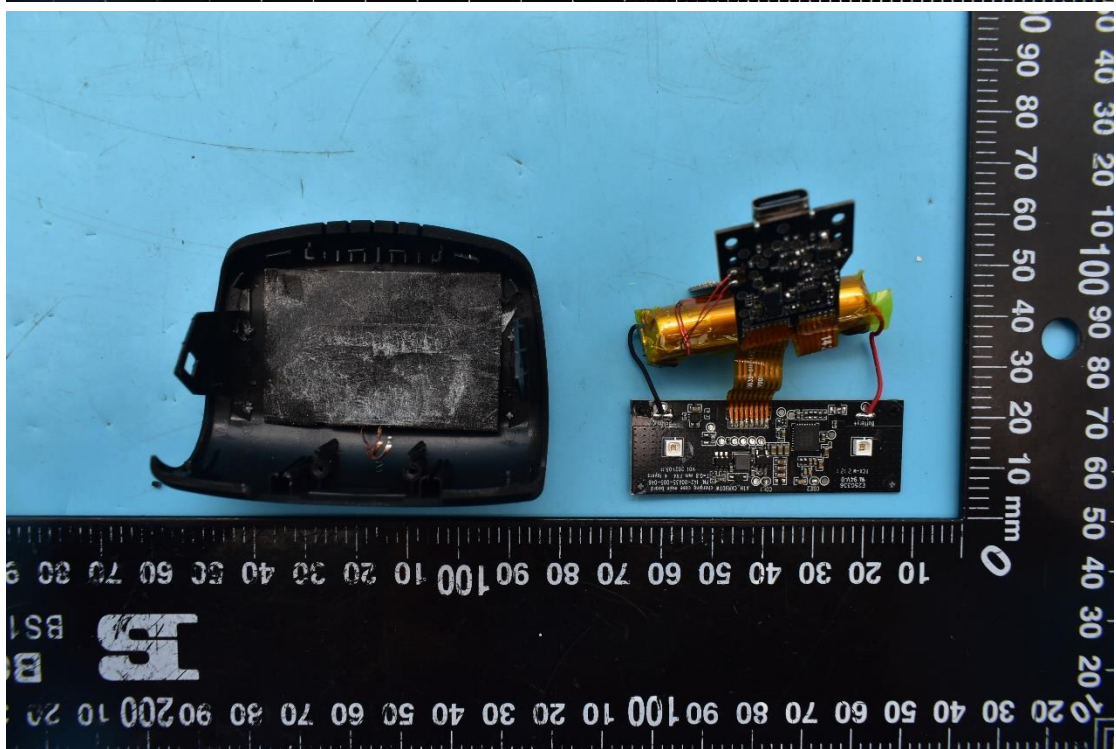

FCC ID:JFZTWX9L, IC:1752B-TWX9L,  
MODEL NAME:2ATH-TWX9

## Internal Photos

### 1. EUT uncover view

## 2. Antenna view