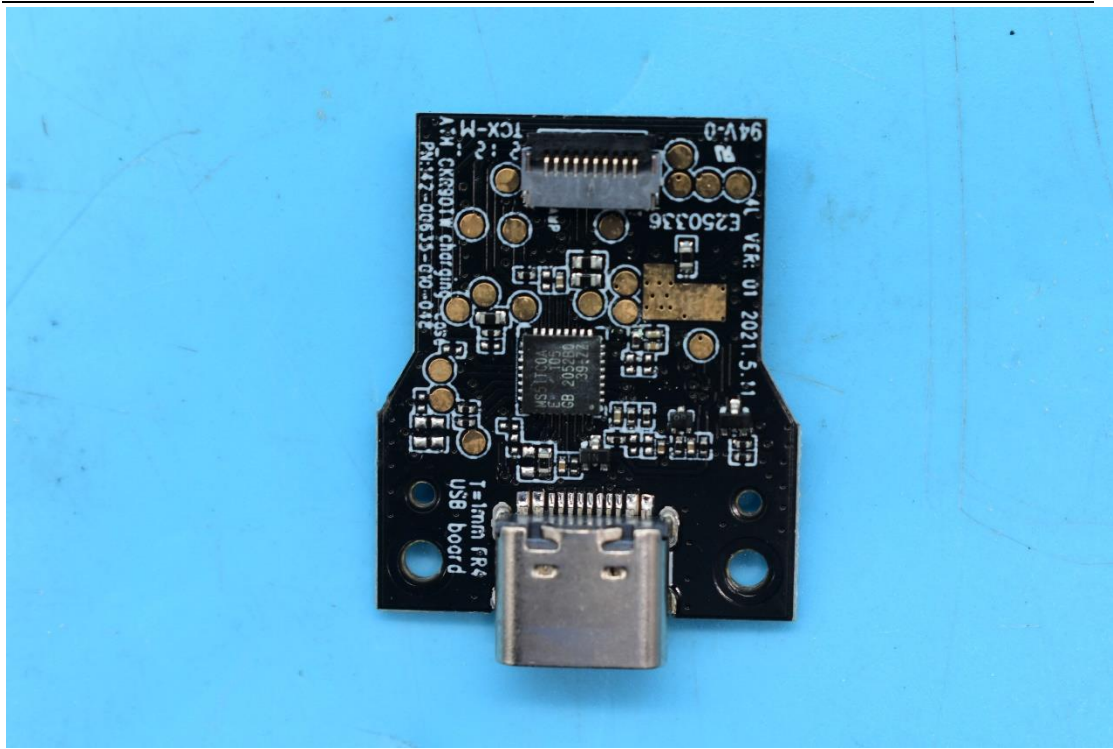

FCC ID:JFZTWX9L, IC:1752B-TWX9L,  
MODEL NAME:2ATH-TWX9

## Internal Photos

### 1. EUT uncover view

## 2. Antenna view