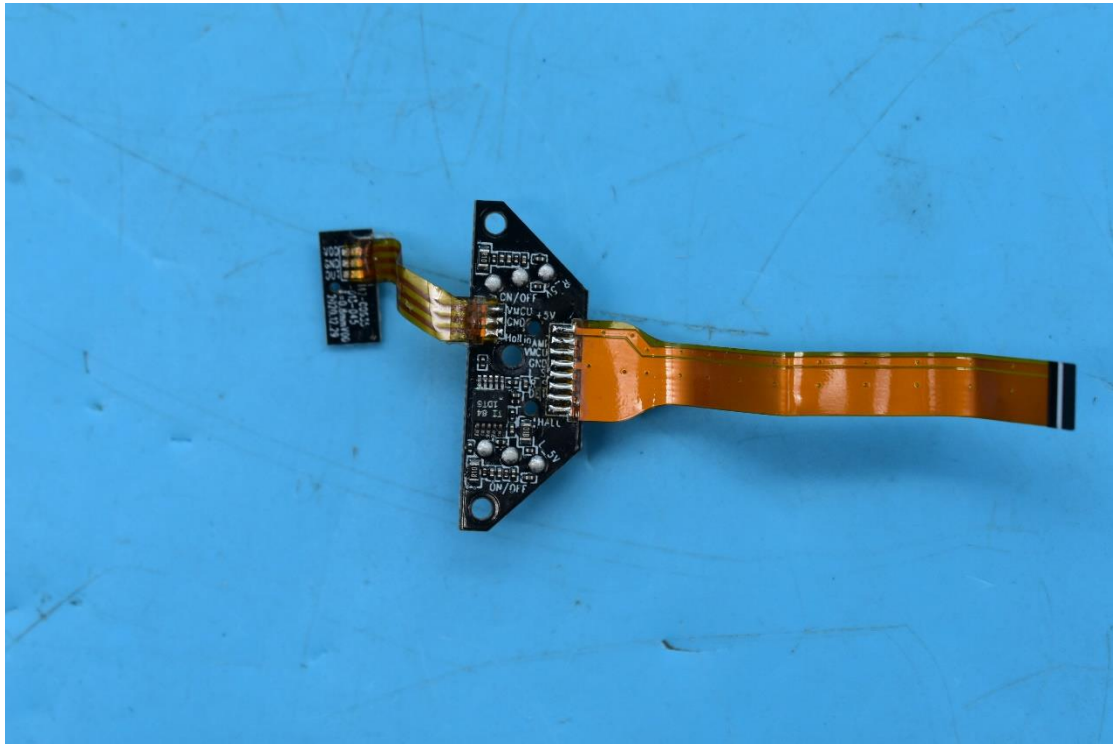

FCC ID:JFZTWX9L, IC:1752B-TWX9L,  
MODEL NAME:2ATH-TWX9

## Internal Photos

### 1. EUT uncover view

## 2. Antenna view