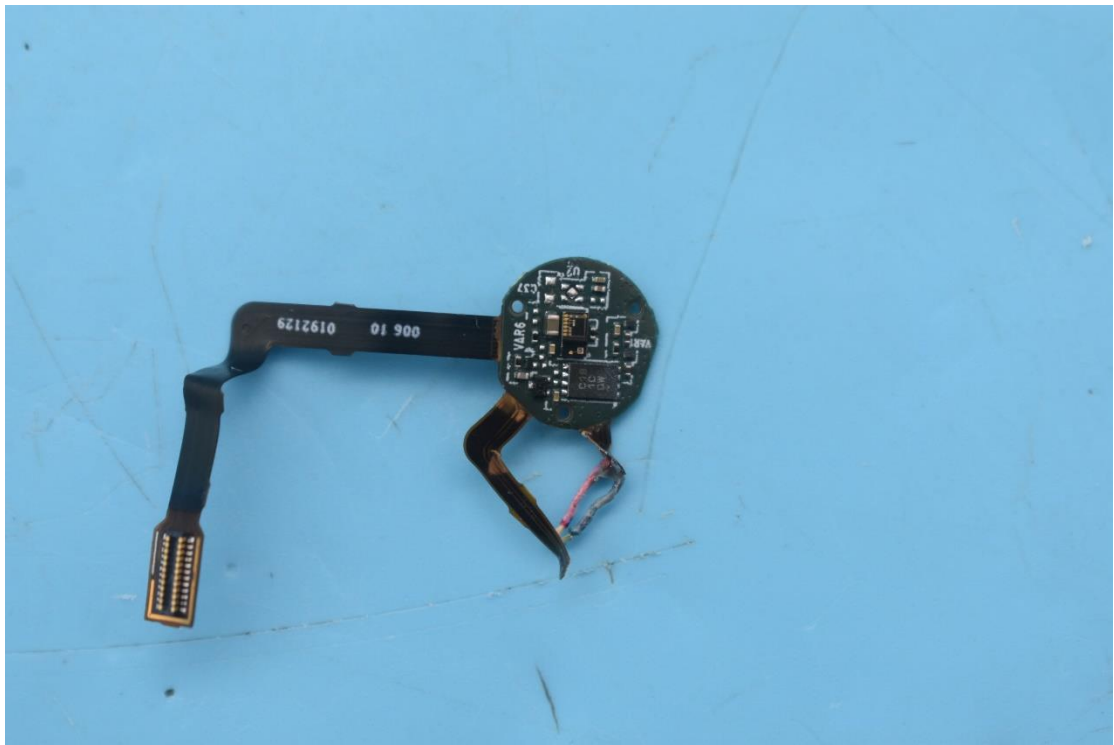

FCC ID:JFZTWX9L, IC:1752B-TWX9L,  
MODEL NAME:2ATH-TWX9

## Internal Photos

### 1. EUT uncover view

## 2. Antenna view