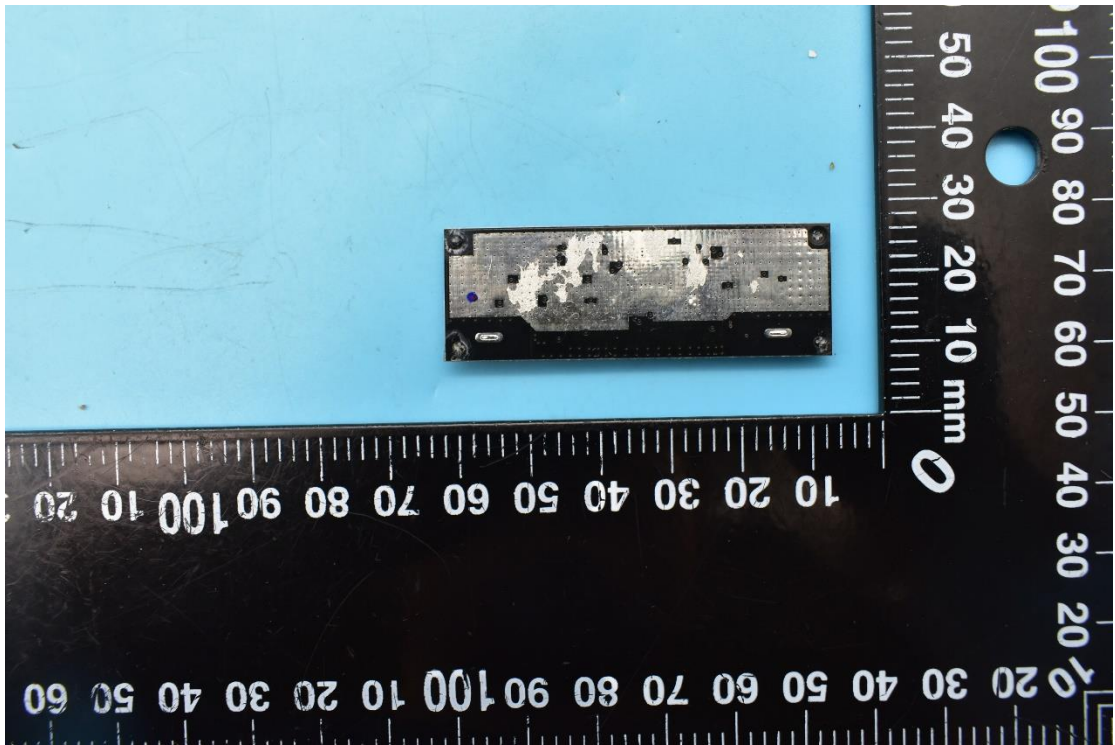

FCC ID:JFZTWX9L, IC:1752B-TWX9L,  
MODEL NAME:2ATH-TWX9

## Internal Photos

### 1. EUT uncover view

## 2. Antenna view