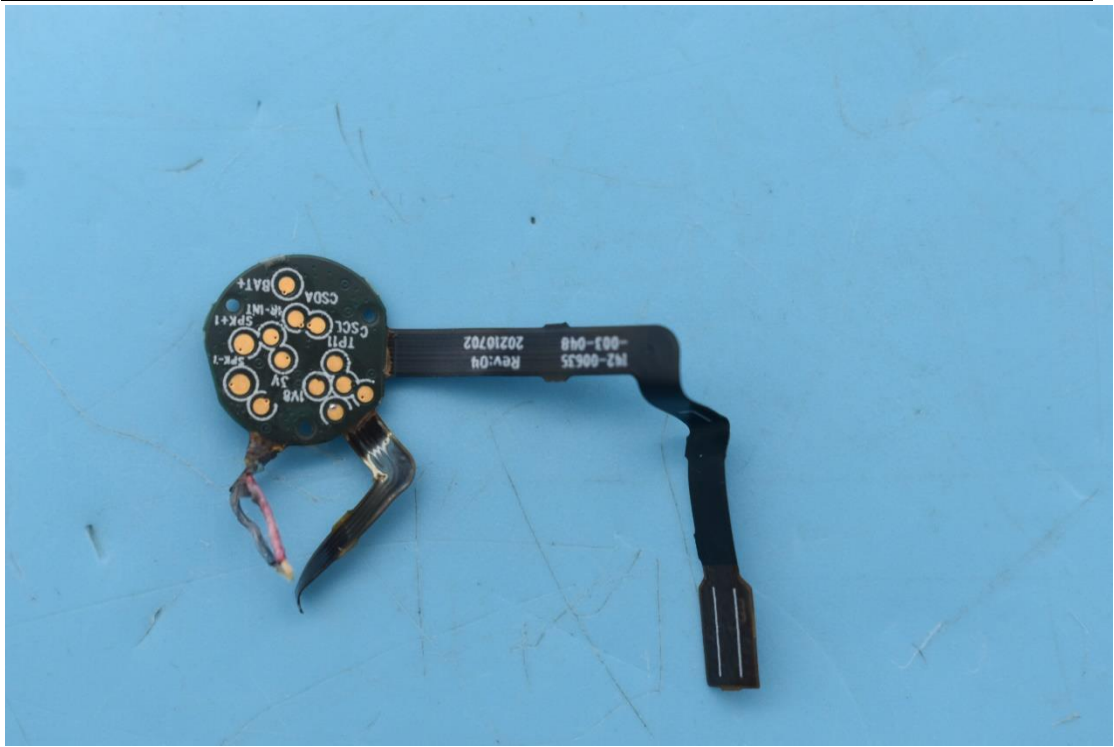

FCC ID:JFZTWX9L, IC:1752B-TWX9L,  
MODEL NAME:2ATH-TWX9

## Internal Photos

### 1. EUT uncover view

## 2. Antenna view