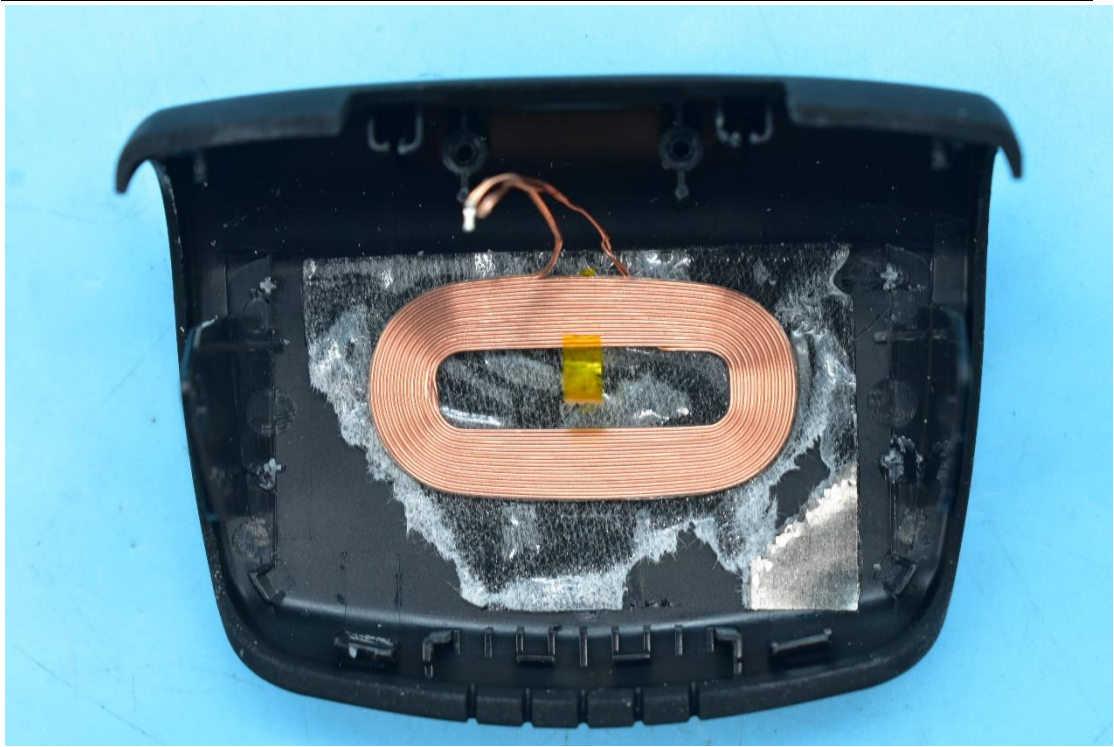

FCC ID:JFZTWX9L, IC:1752B-TWX9L,  
MODEL NAME:2ATH-TWX9

## Internal Photos

### 1. EUT uncover view

## 2. Antenna view