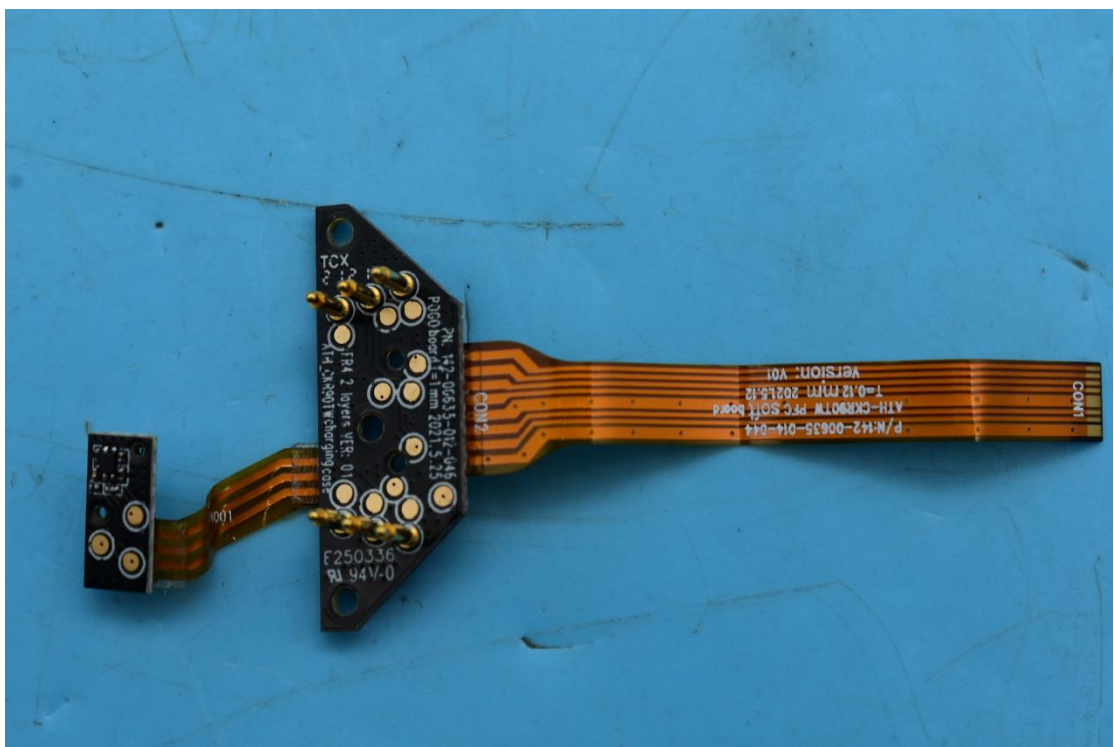

FCC ID:JFZTWX9L, IC:1752B-TWX9L,  
MODEL NAME:2ATH-TWX9

## Internal Photos

### 1. EUT uncover view

## 2. Antenna view