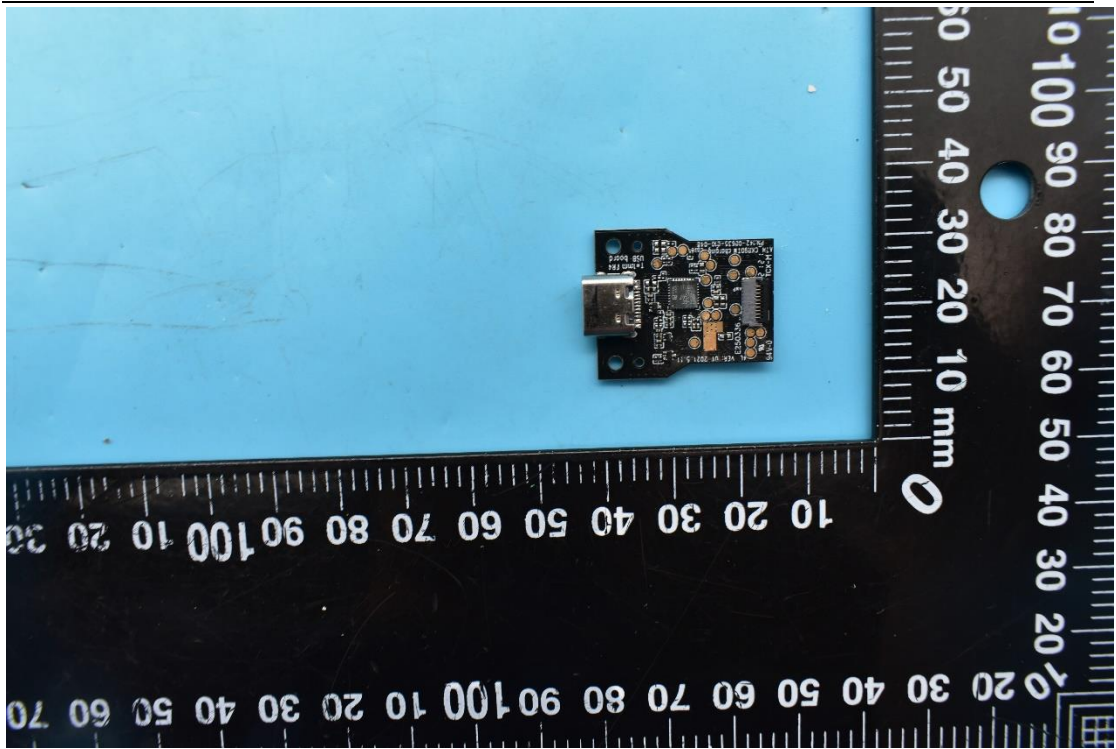

FCC ID:JFZTWX9L, IC:1752B-TWX9L,  
MODEL NAME:2ATH-TWX9

## Internal Photos

### 1. EUT uncover view

## 2. Antenna view