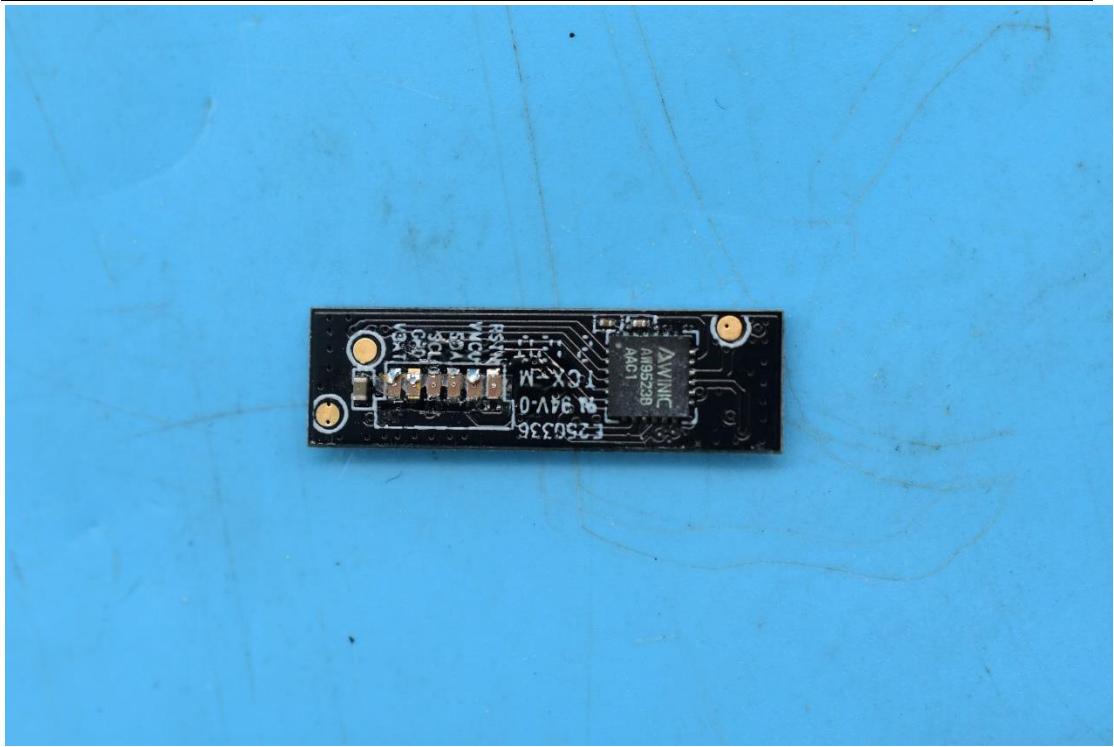

FCC ID:JFZTWX9L, IC:1752B-TWX9L,  
MODEL NAME:2ATH-TWX9

## Internal Photos

### 1. EUT uncover view

## 2. Antenna view