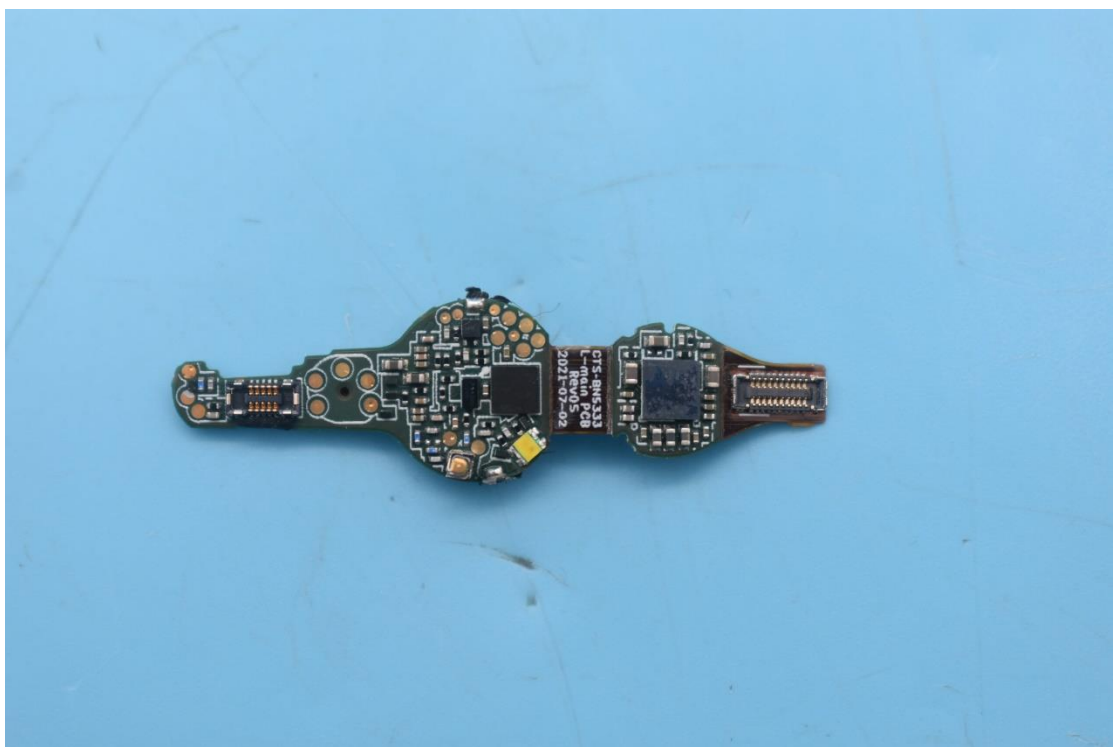

FCC ID:JFZTWX9L, IC:1752B-TWX9L,  
MODEL NAME:2ATH-TWX9

## Internal Photos

### 1. EUT uncover view

## 2. Antenna view