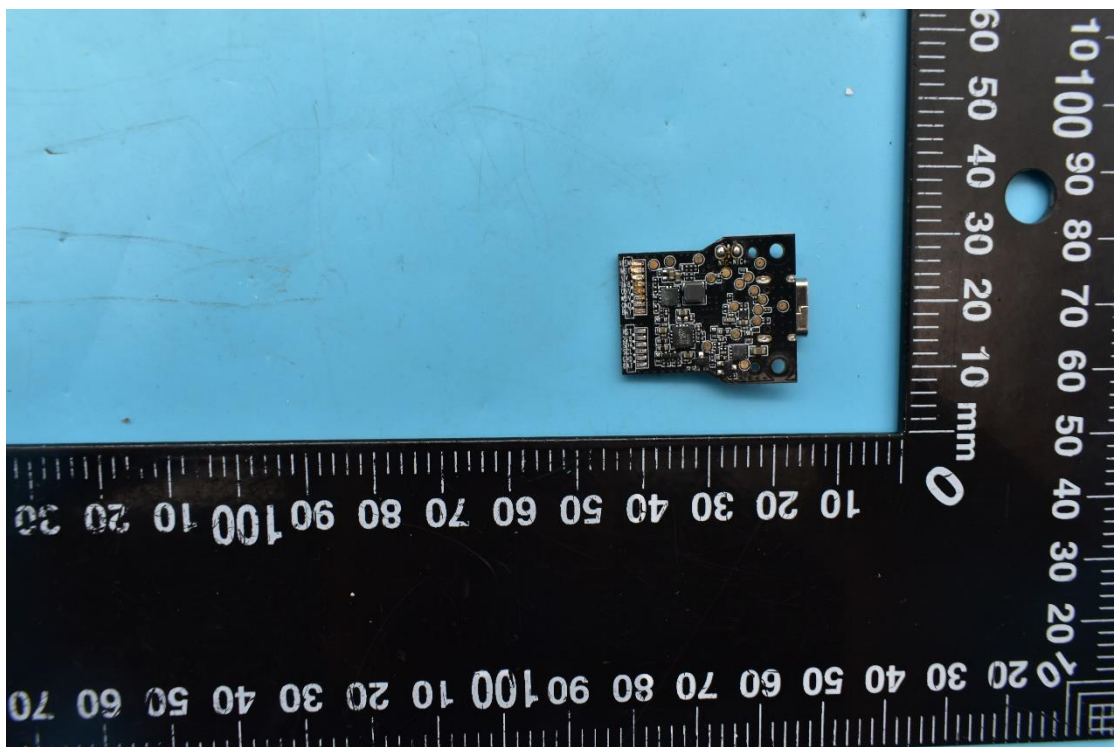

FCC ID:JFZTWX9L, IC:1752B-TWX9L,  
MODEL NAME:2ATH-TWX9

## Internal Photos

### 1. EUT uncover view

## 2. Antenna view