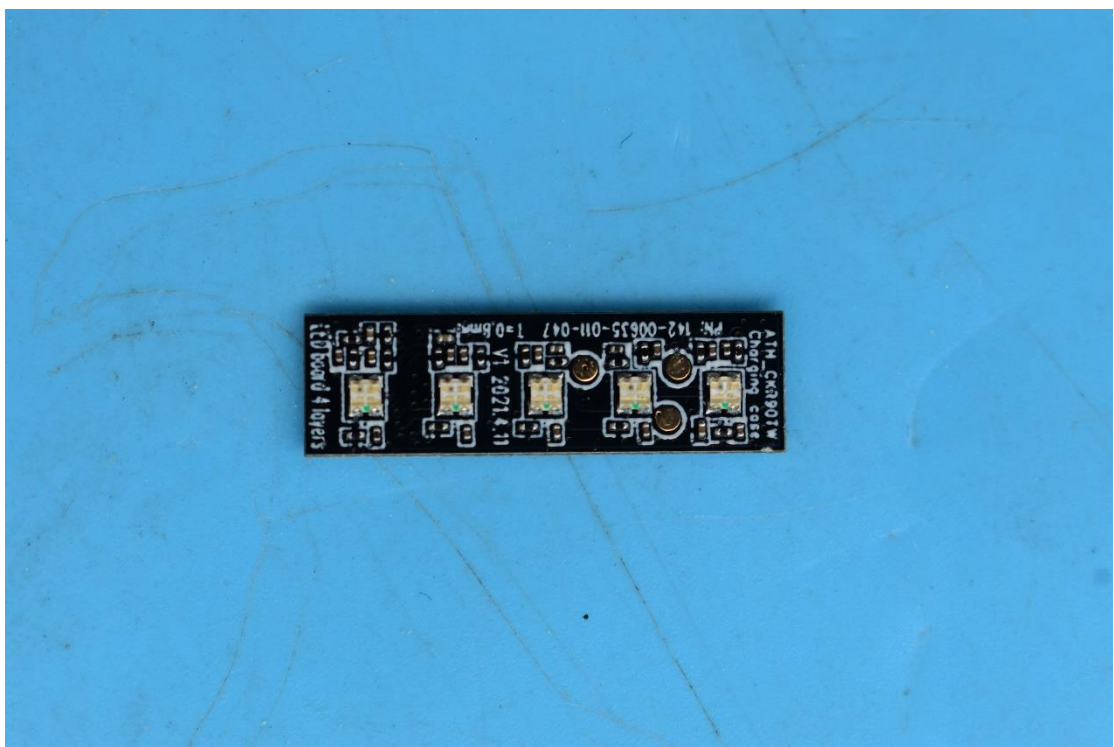

FCC ID:JFZTWX9L, IC:1752B-TWX9L,  
MODEL NAME:2ATH-TWX9

## Internal Photos

### 1. EUT uncover view

## 2. Antenna view