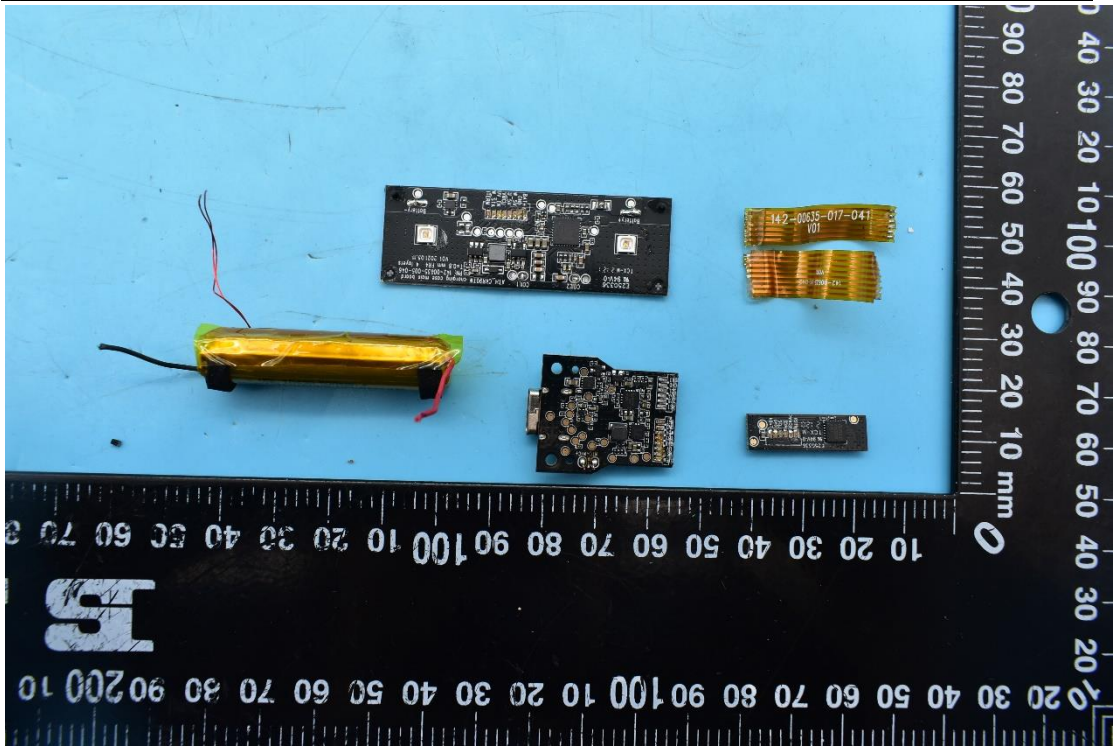

FCC ID:JFZTWX9L, IC:1752B-TWX9L,  
MODEL NAME:2ATH-TWX9

## Internal Photos

### 1. EUT uncover view

## 2. Antenna view