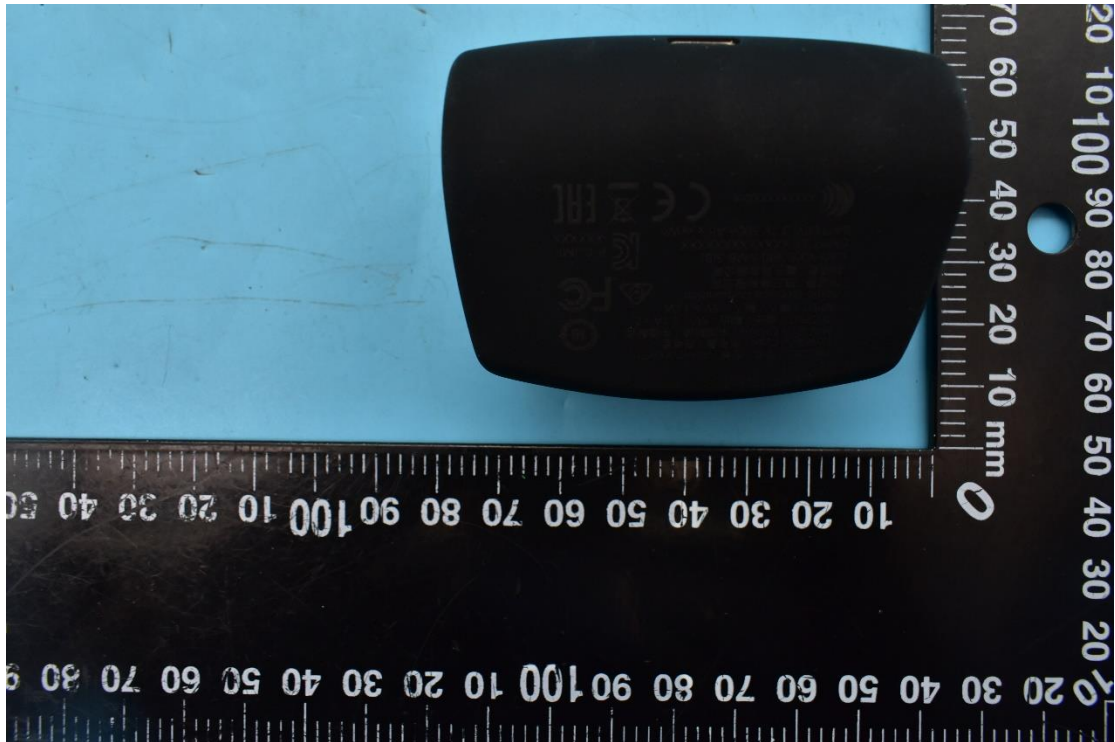

FCC ID:JFZTWX9L, IC:1752B-TWX9L,

MODEL NAME:2ATH-TWX9

External Photos

1. EUT front view

2. EUT rear view

3. EUT left side view

4. EUT right side view

5. EUT top view

6. EUT bottom view

7. Accessories