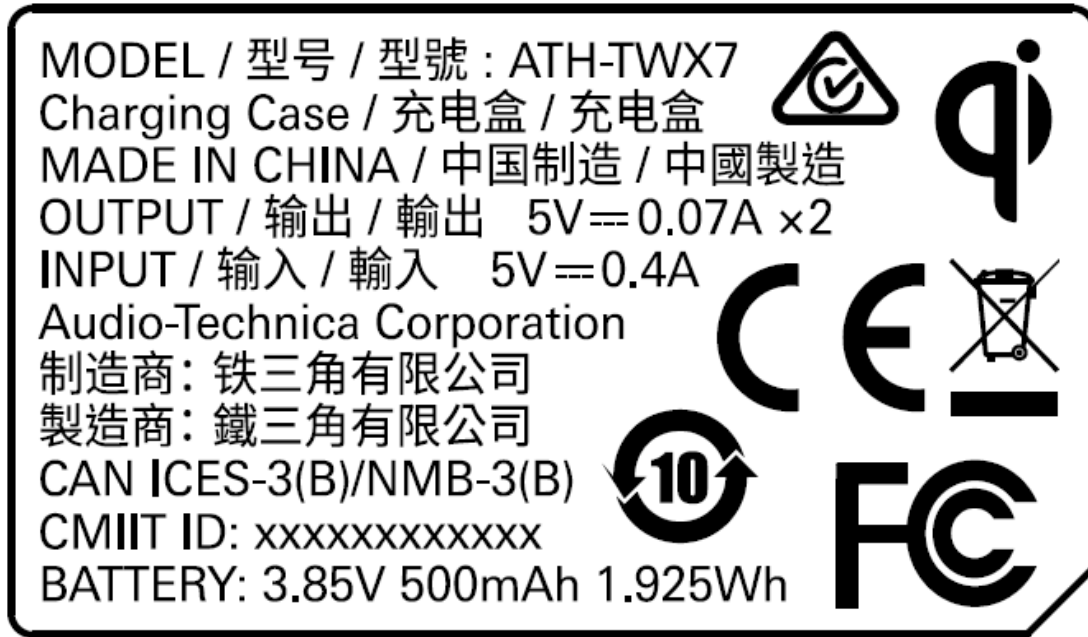

1. Charging case Label

2. Lable location

Pasted on the charging case bottom side.

Label Size: 3.9\*2.3 cm

3. Gift box label

FCC ID: JFZTWX7L  
IC: 1752B-TWX7L  
MODEL: ATH-TWX7L

FCC ID: JFZTWX7R  
IC: 1752B-TWX7R  
MODEL: ATH-TWX7R

4. Label location