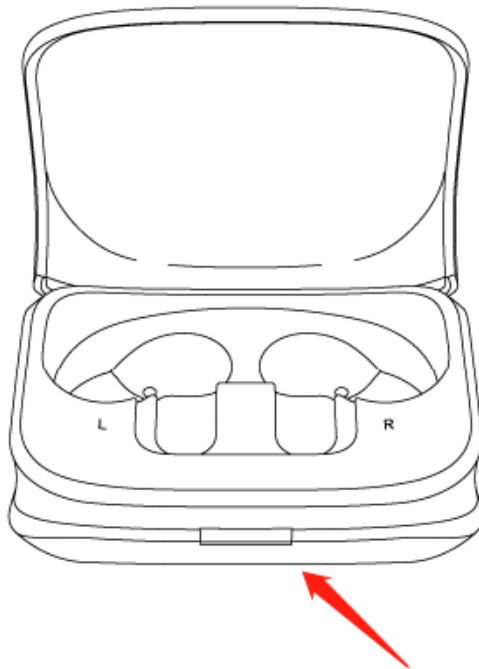

1. Charging case Label

2. Lable location

Pasted on the charging case bottom side.

Label Size: 3.9\*2.3 cm

3. Gift box label

FCC ID: JFZTWX7L  
IC: 1752B-TWX7L  
MODEL: ATH-TWX7L

FCC ID: JFZTWX7R  
IC: 1752B-TWX7R  
MODEL: ATH-TWX7R

4. Label location