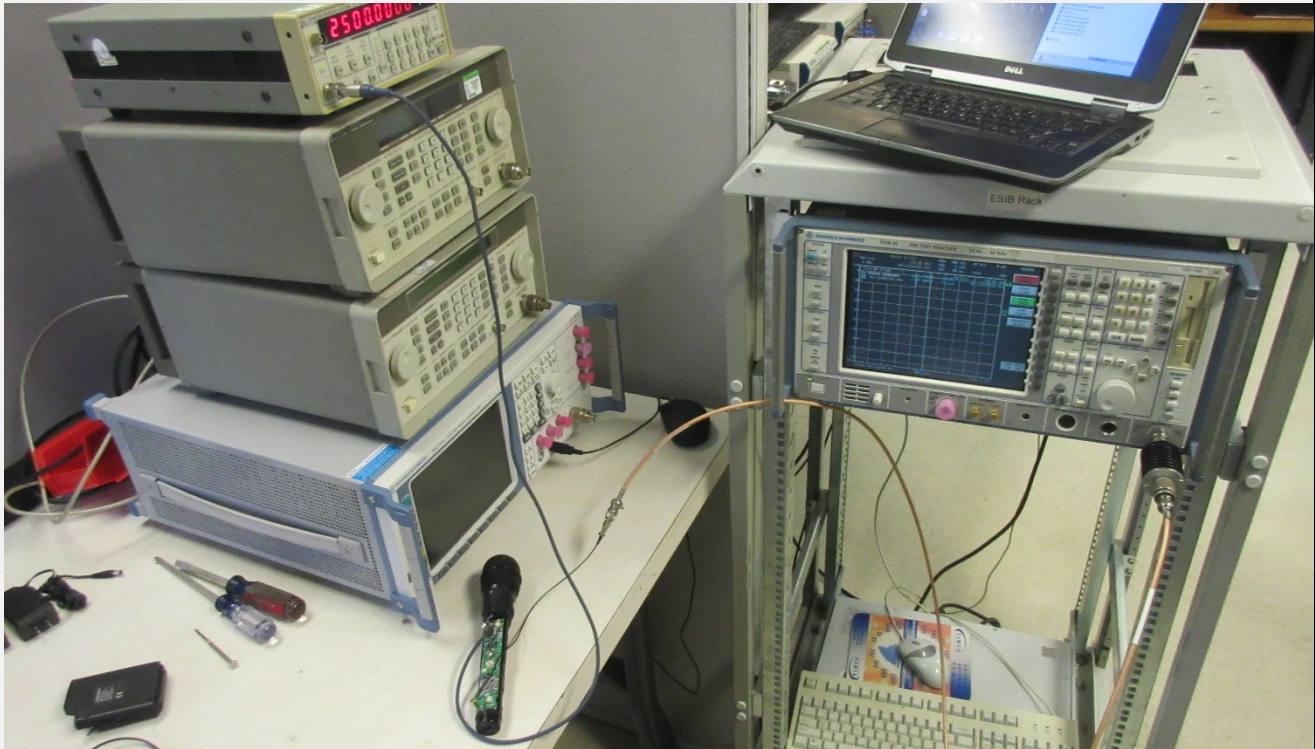

TEST SETUP PHOTOGRAPHS

Applicant: AUDIO-TECHNICA CORPORATION

FCC ID: JFZT220BI

Power Output , Emission Mask

TEST SETUP PHOTOGRAPHS

FIELD STRENGTH OF SPURIOUS EMISSIONS

TEST SETUP PHOTOGRAPHS

Frequency Stability