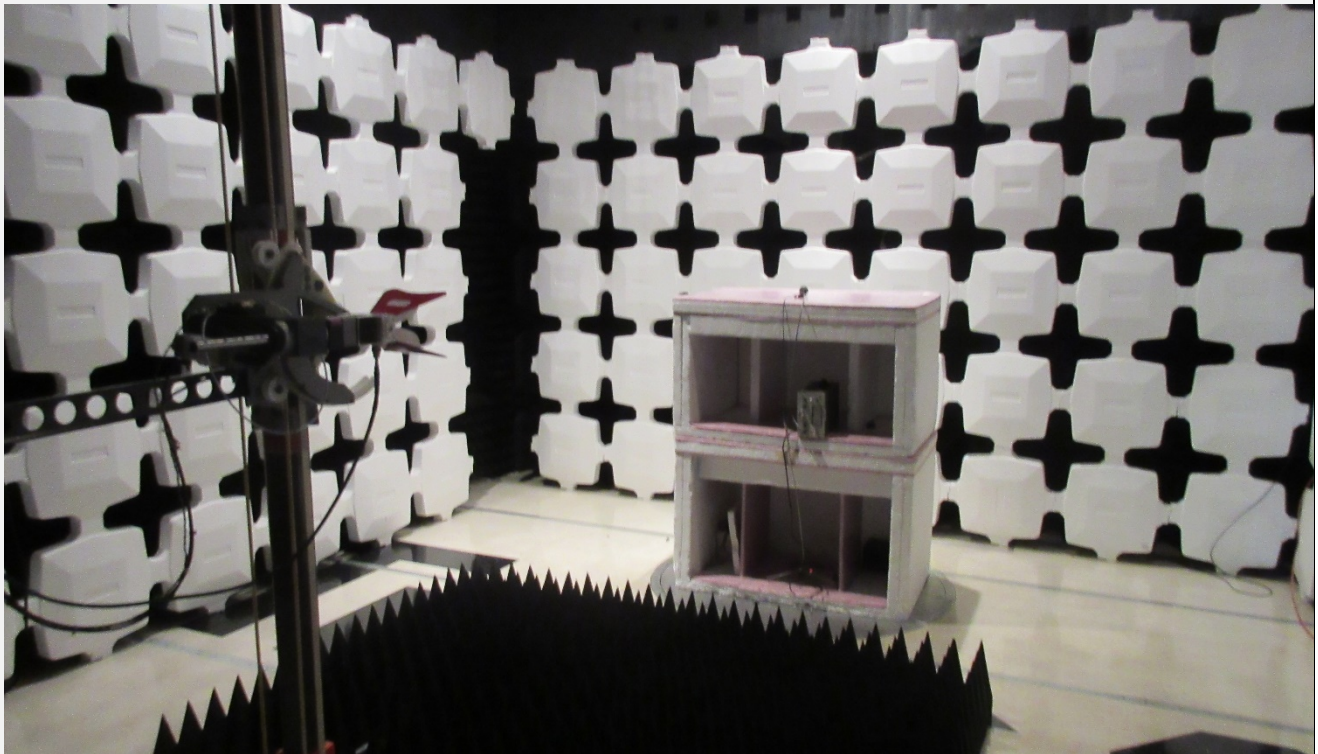

TEST SETUP PHOTOGRAPHS

Applicant: AUDIO-TECHNICA CORPORATION

FCC ID: JFZT220BI

Power Output , Emission Mask

TEST SETUP PHOTOGRAPHS

FIELD STRENGTH OF SPURIOUS EMISSIONS

TEST SETUP PHOTOGRAPHS

Frequency Stability