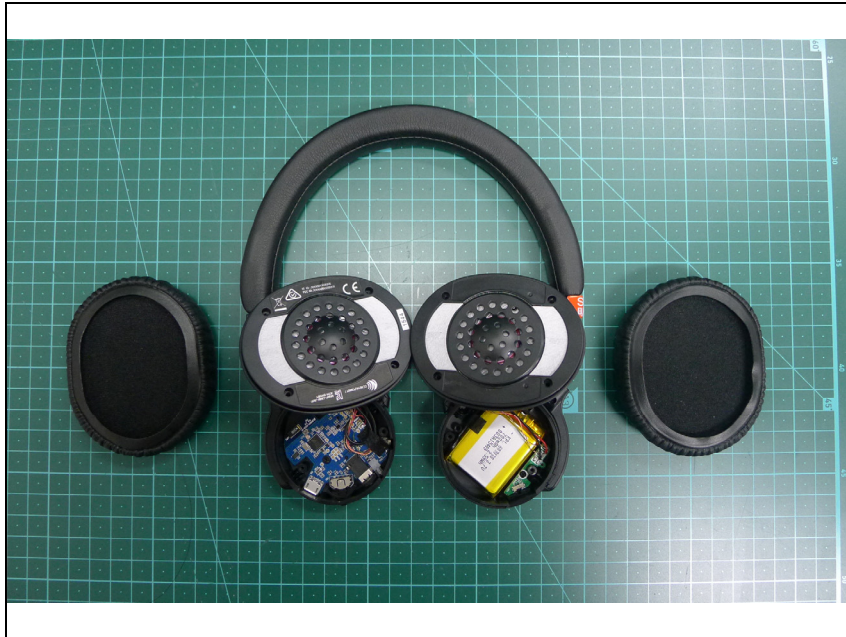

Internal photos of EUT

Internal photo (Main board - Front)

Internal photo (Main board - Rear)

Internal photo (Sub board - Front)

Internal photo (Sub board - Rear)

Internal photo

Bluetooth Antennal (Chip type antenna)