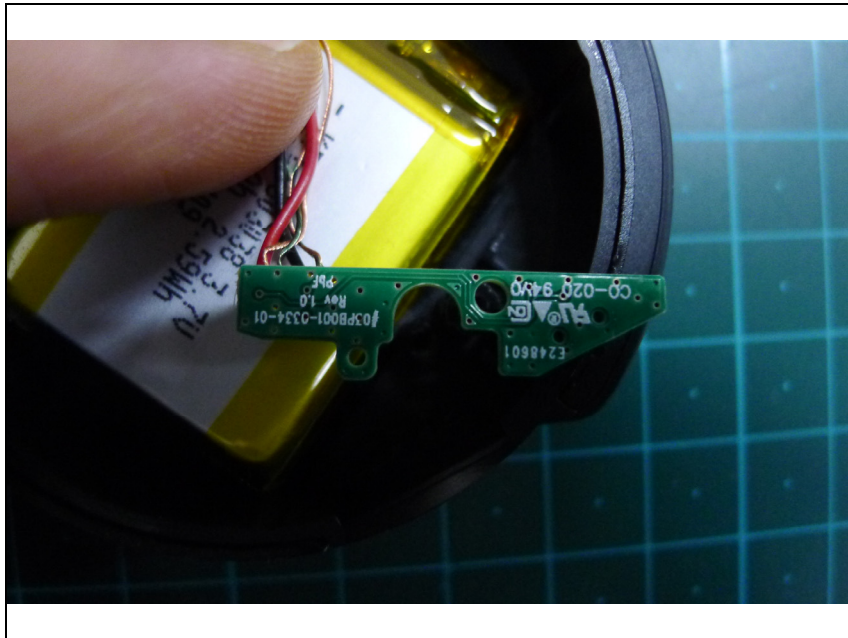

Internal photos of EUT

Internal photo (Main board - Front)

Internal photo (Main board - Rear)

Internal photo (Sub board - Front)

Internal photo (Sub board - Rear)

Internal photo

Bluetooth Antennal (Chip type antenna)