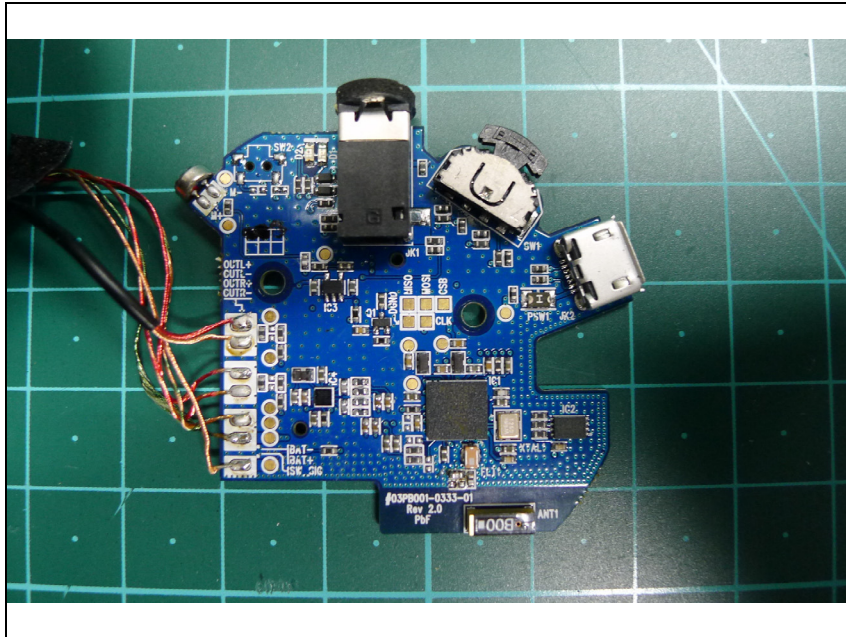

Internal photos of EUT

Internal photo (Main board - Front)

Internal photo (Main board - Rear)

Internal photo (Sub board - Front)

Internal photo (Sub board - Rear)

Internal photo

Bluetooth Antennal (Chip type antenna)