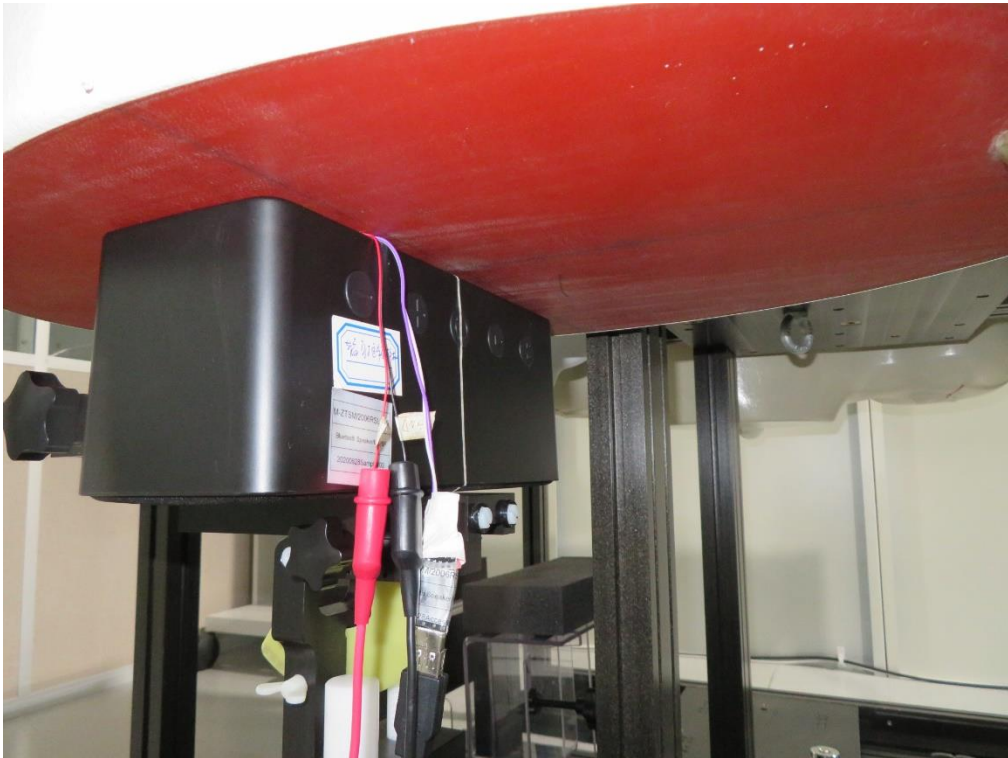

RF Test Setup Photograph

Description: Front View of Conducted Emission Test Setup for Power Port

Description: Back View of Conducted Emission Test Setup for Power Port

Description: Radiated Emission Test Setup for below 1GHz

Description: Radiated Emission Test Setup for above 1GHz

Description: Body Back Position with 0mm gap

Description: Body Left Position with 0mm gap

Description: Body Top Position with 0mm gap