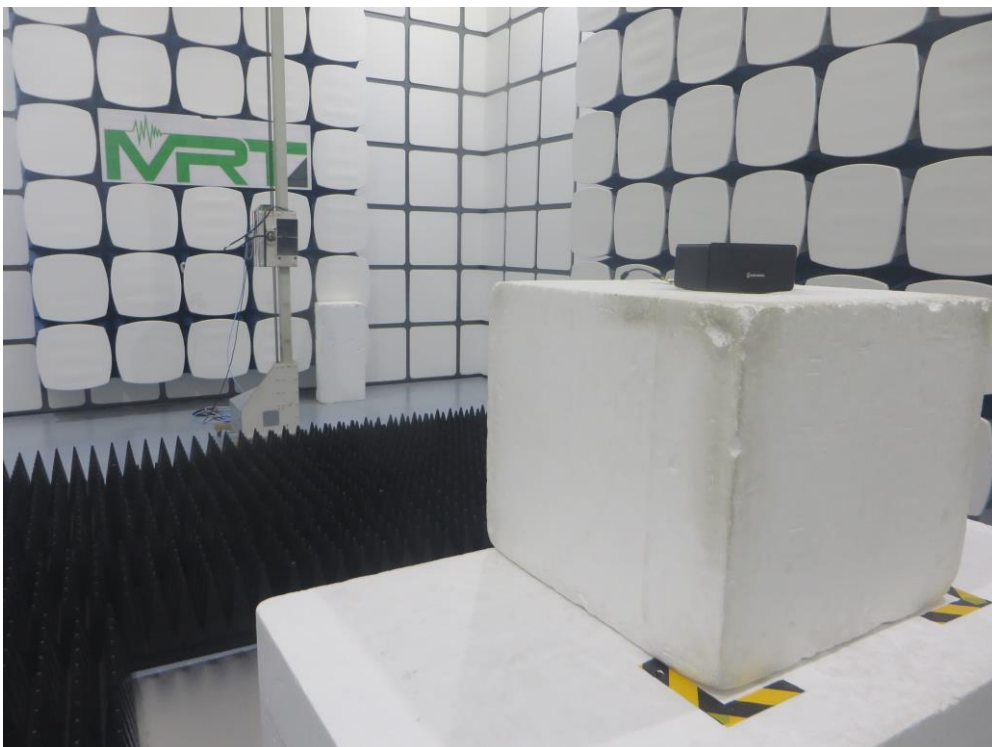

RF Test Setup Photograph

Description: Front View of Conducted Emission Test Setup for Power Port

Description: Back View of Conducted Emission Test Setup for Power Port

Description: Radiated Emission Test Setup for below 1GHz

Description: Radiated Emission Test Setup for above 1GHz

Description: Body Back Position with 0mm gap

Description: Body Left Position with 0mm gap

Description: Body Top Position with 0mm gap