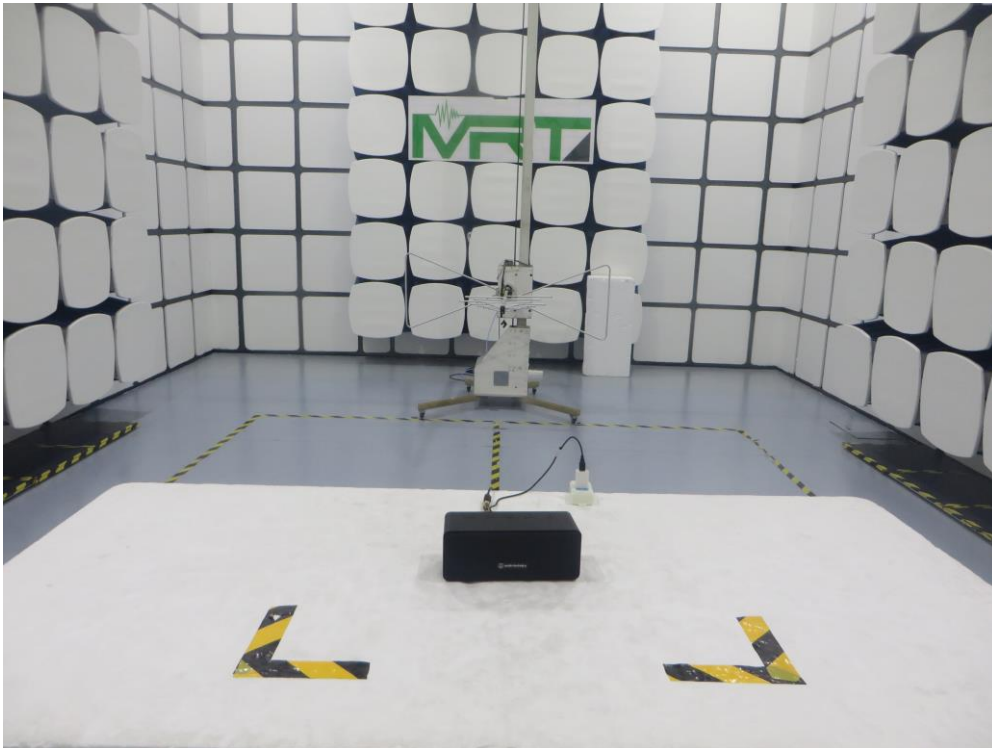

RF Test Setup Photograph

Description: Front View of Conducted Emission Test Setup for Power Port

Description: Back View of Conducted Emission Test Setup for Power Port

Description: Radiated Emission Test Setup for below 1GHz

Description: Radiated Emission Test Setup for above 1GHz

Description: Body Back Position with 0mm gap

Description: Body Left Position with 0mm gap

Description: Body Top Position with 0mm gap