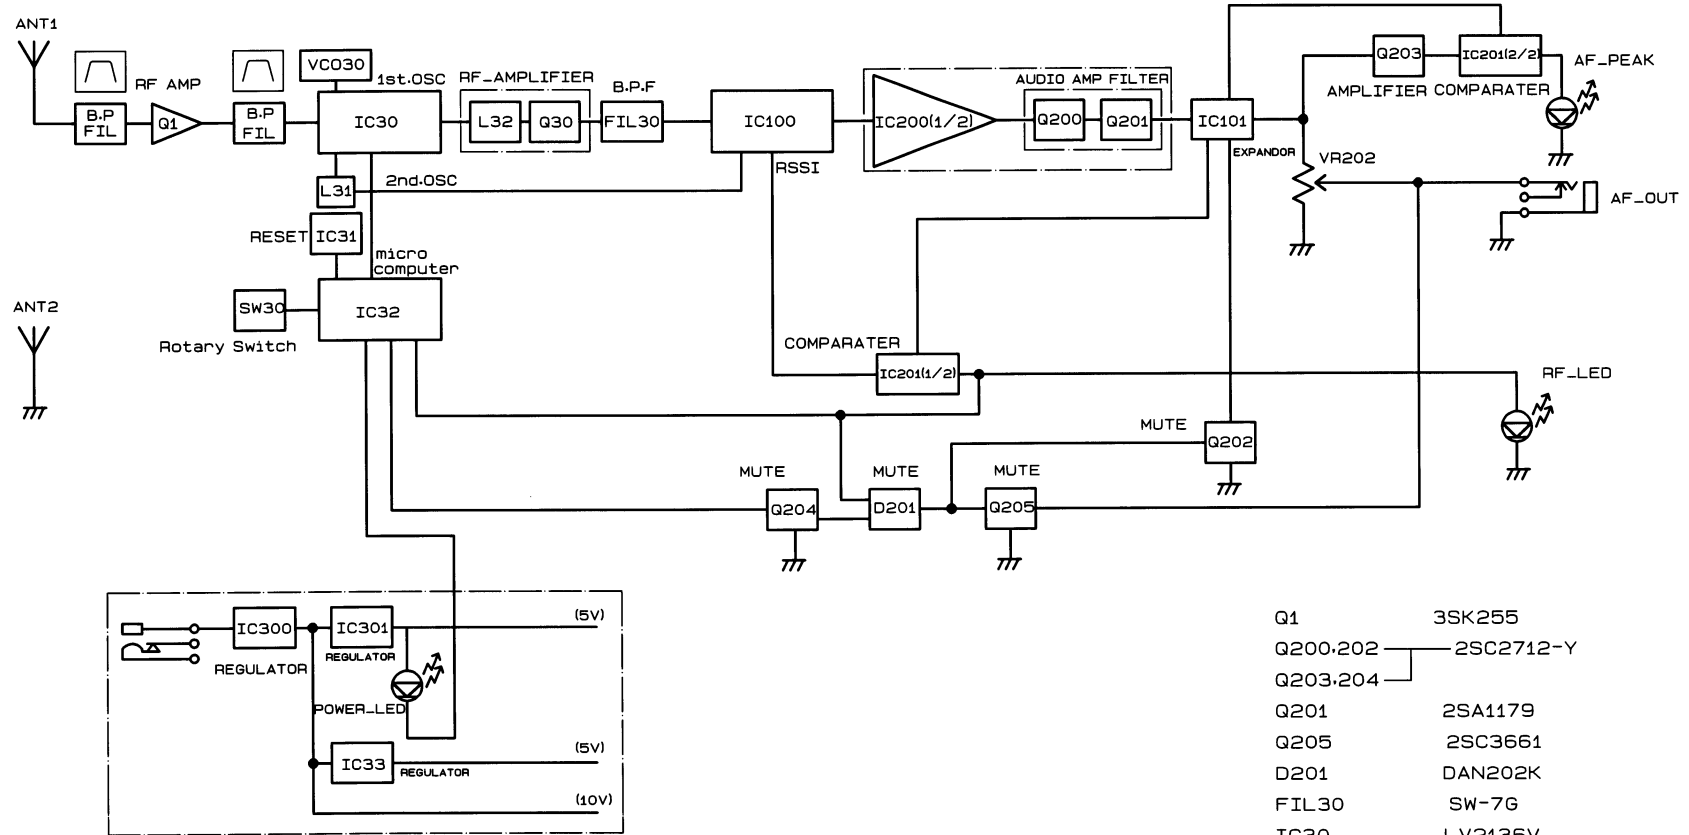

ATW-R600 BLOCK DIAGRAM

- | | |
|-----------|-----------|
| Q1 | 3SK255 |
| Q200-202 | 2SC2712-Y |
| Q203-204 | |
| Q201 | 2SA1179 |
| Q205 | 2SC3661 |
| D201 | DAN202K |
| FIL30 | SW-7G |
| IC30 | LV2136V |
| IC31 | S-80740SN |
| IC32 | FPT-28P |
| IC100 | LA8662V |
| IC101 | NE571D |
| IC200 | NJM2068 |
| IC201 | LA6393ML |
| IC300 | TA7810S |
| IC300.301 | UPC78L05 |