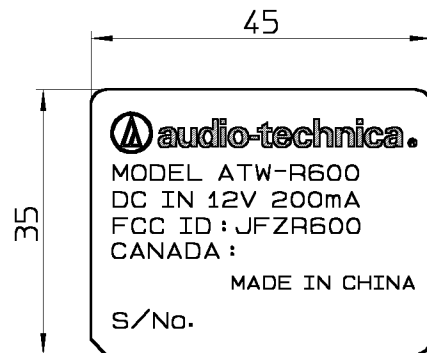

# ATW-R600 FCC LABEL (HIGH BAND)

S=NONE

BLACK WORD ON SILVER BASE