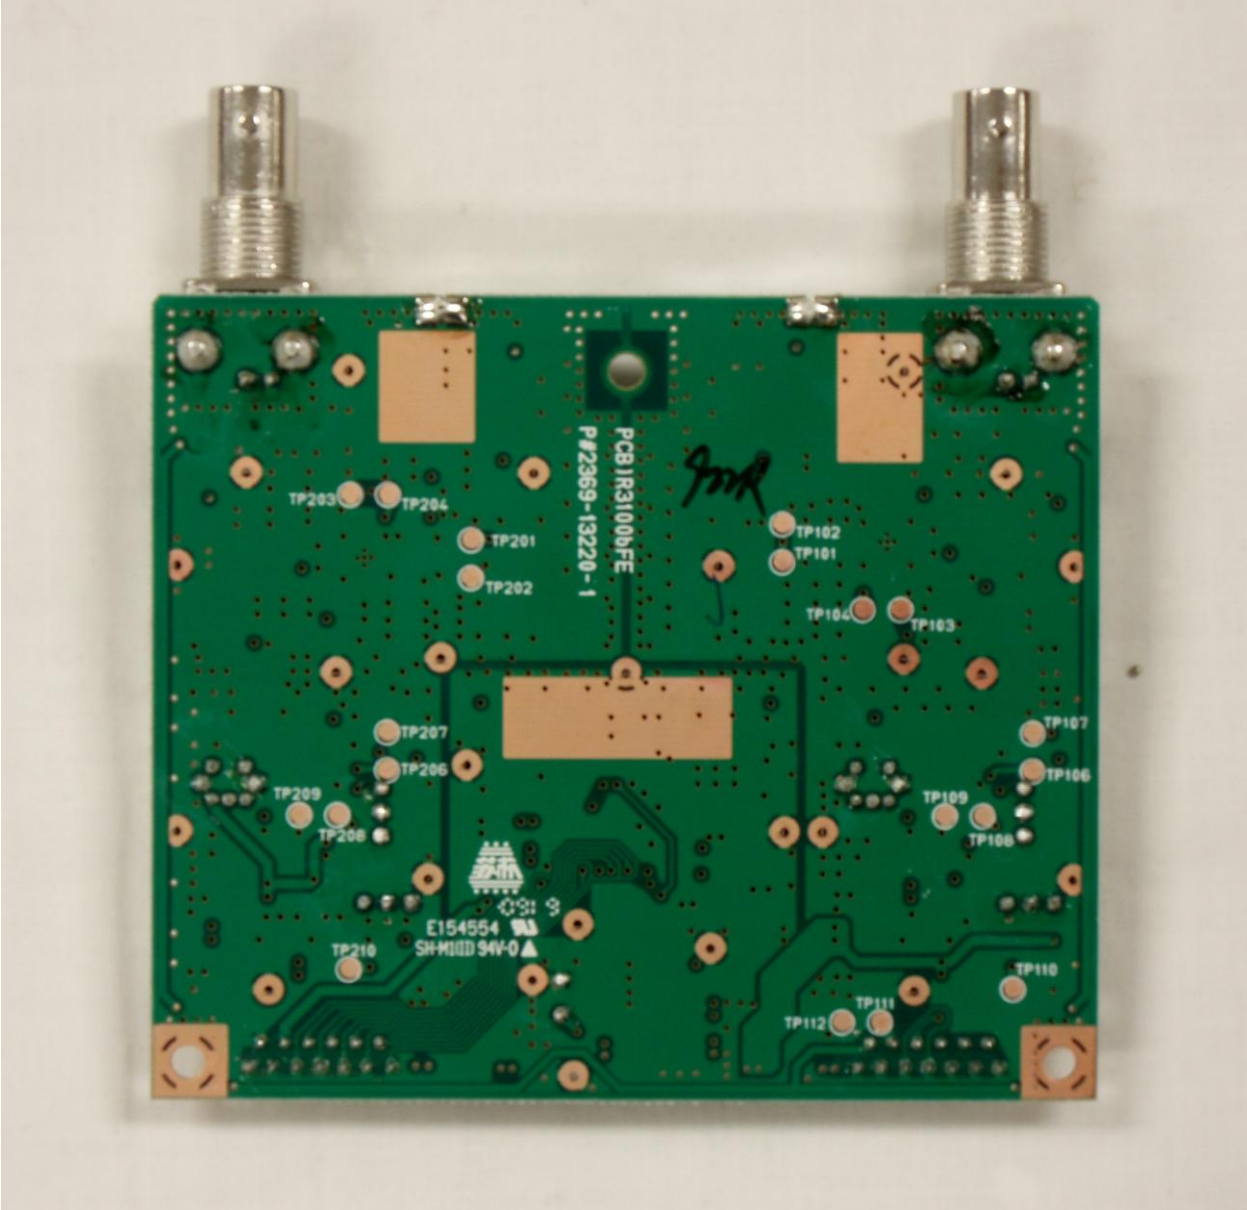

AUDIO TECHNICA CORP.

FCC ID: JFZR3100BI

INTERNAL PHOTOS

PCB IR3100FE
P#2369-13220-1

Handwritten signature

E154554
SH-M100 34V-0

TP203

TP204

TP201

TP202

TP102

TP101

TP104

TP103

TP207

TP206