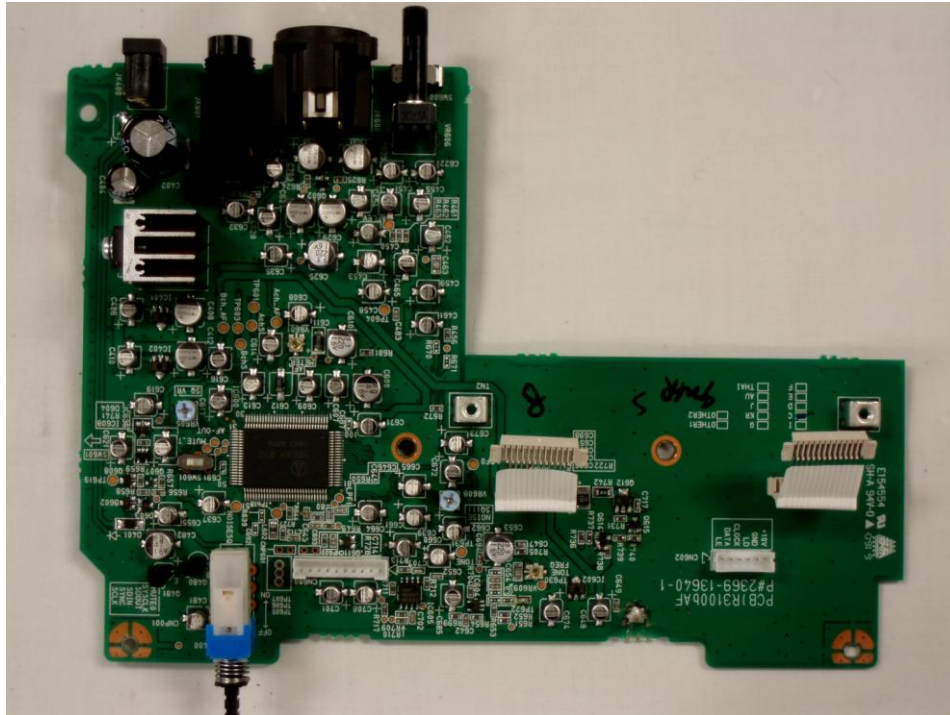

AUDIO TECHNICA CORP.

FCC ID: JFZR3100BI

INTERNAL PHOTOS

PCB IR3100FE
P#2369-13220-1

Handwritten signature

E154554
SH-M100 34V-0

TP203

TP204

TP201

TP202

TP102

TP101

TP104

TP103

TP207

TP206