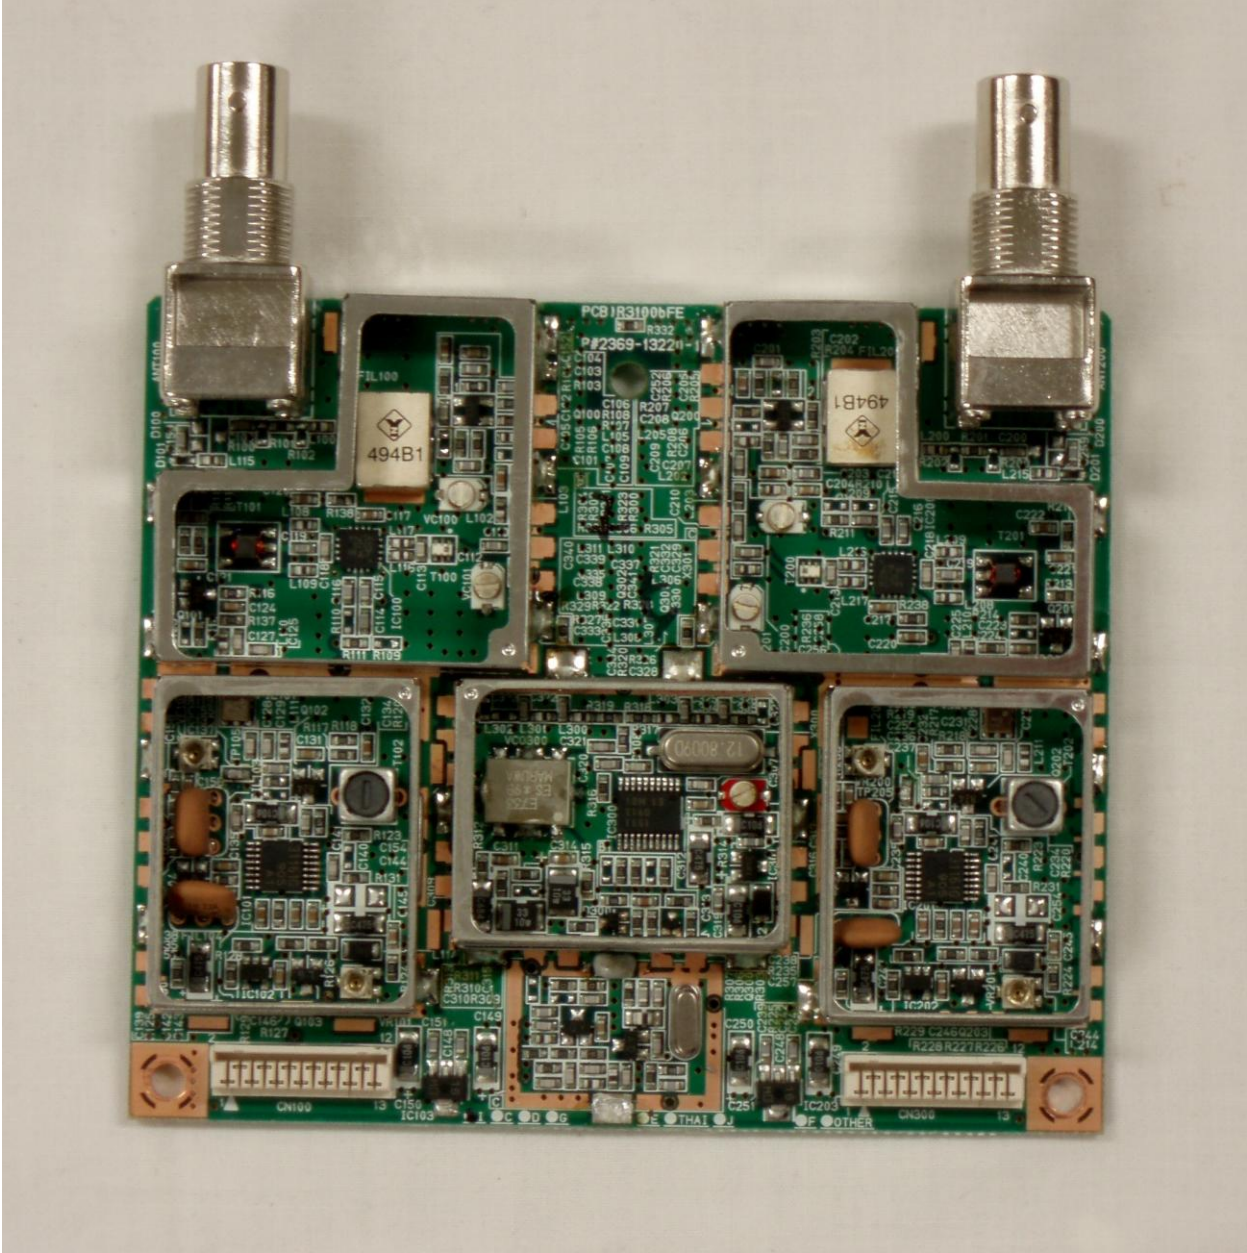

AUDIO TECHNICA CORP.

FCC ID: JFZR3100BI

INTERNAL PHOTOS

PCB IR3100FE
P#2369-13220-1

Handwritten signature

E154554
SH-M100 34V-0

TP203

TP204

TP201

TP202

TP102

TP101

TP104

TP103

TP207

TP206