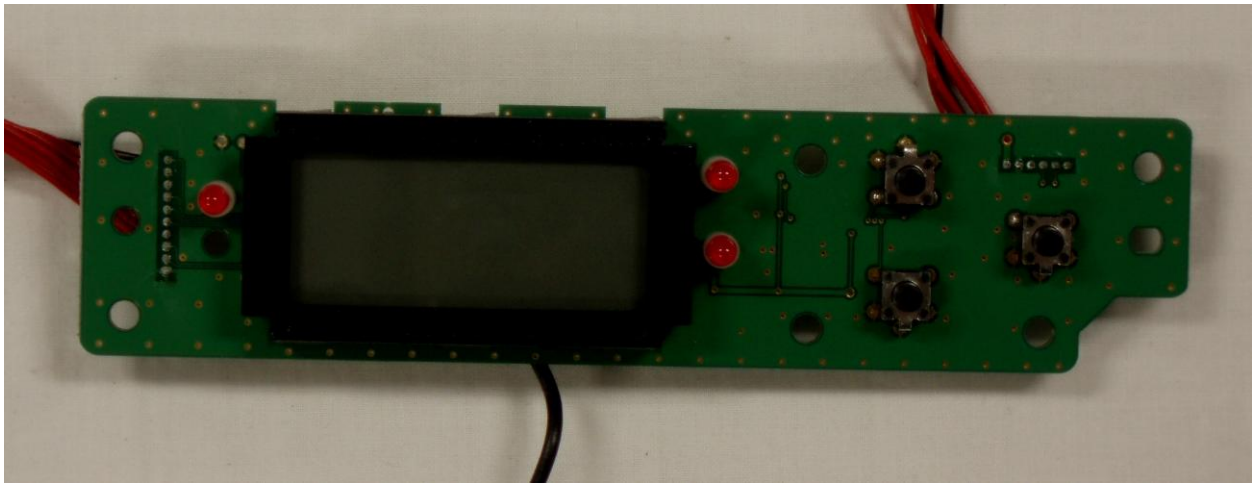

AUDIO TECHNICA CORP.

FCC ID: JFZR3100BI

INTERNAL PHOTOS

PCB IR3100FE
P#2369-13220-1

Handwritten signature

E154554
SH-M100 34V-0

TP203

TP204

TP201

TP202

TP102

TP101

TP104

TP103

TP207

TP206