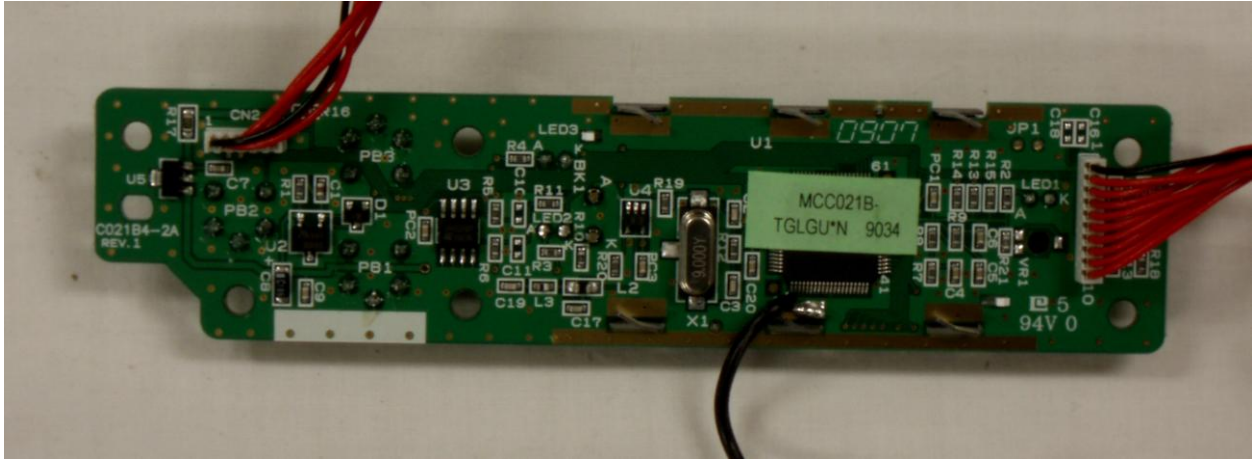

AUDIO TECHNICA CORP.

FCC ID: JFZR3100BI

INTERNAL PHOTOS

PCB IR3100FE
P#2369-13220-1

Handwritten signature

E154554
SH-M100 34V-0

TP203

TP204

TP201

TP202

TP102

TP101

TP104

TP103

TP207

TP206