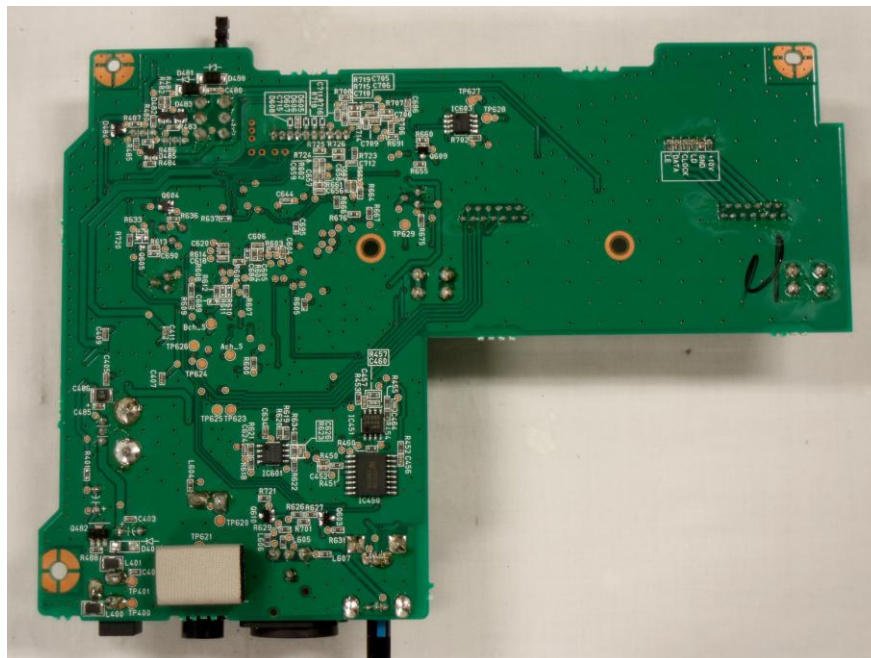

AUDIO TECHNICA CORP.

FCC ID: JFZR3100BI

INTERNAL PHOTOS

PCB IR3100FE
P#2369-13220-1

Handwritten signature

E154554
SH-M100 34V-0

TP203

TP204

TP201

TP202

TP102

TP101

TP104

TP103

TP207

TP206