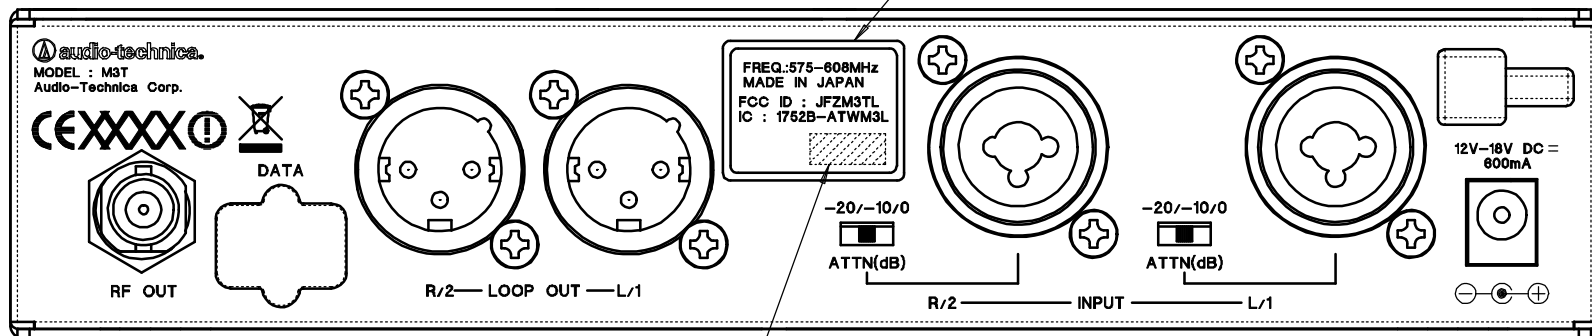

M3T-L REAR

MODEL SEAL(FCC LABEL)

SERIAL SEAL

'07.09.27